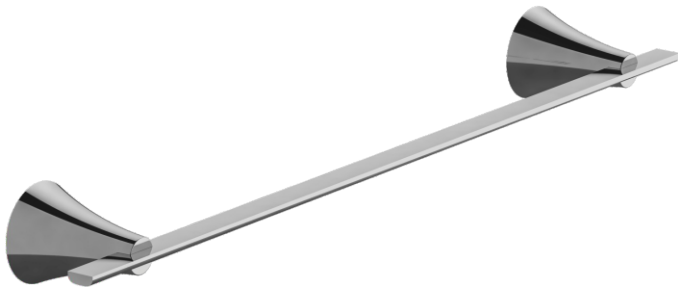

ALESIA PLUS - FV164/49

18" towel bar.

Toallero barral de 45 cm.

FRANZ
VIEGENER

FEATURES

CARACTERÍSTICAS

COLOR / FINISHES

COLOR / ACABADOS

PC
Polished Chrome.

PN
Polished Nickel.

BN
Brushed Nickel.

BG
Brushed Gold.

PG
Polished Gold.

RG
Rose Gold.

BK
Black Chrome.

FB
Flat Black.

UPB
*Unlacked
Polished Brass*

FLOW RATE

CAUDAL

ITEM DETAILS

DETALLE DE PRODUCTO

COMPLIANCE

CERTIFICACIONES