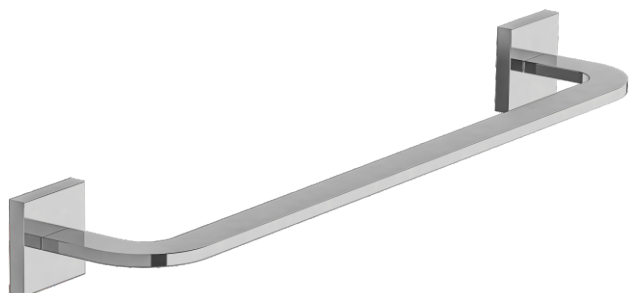

DOMINO - FV164/J4

18" towel bar.

Toallero barral de 45 cm.

FRANZ
VIEGENER

FEATURES

CARACTERÍSTICAS

COLOR / FINISHES

COLOR / ACABADOS

PC
Polished Chrome.

PN
Polished Nickel.

BN
Brushed Nickel.

BG
Brushed Gold.

PG
Polished Gold.

RG
Rose Gold.

BK
Black Chrome.

FB
Flat Black.

UPB
*Unlacked
Polished Brass*

FLOW RATE

CAUDAL

ITEM DETAILS

DETALLE DE PRODUCTO

COMPLIANCE

CERTIFICACIONES