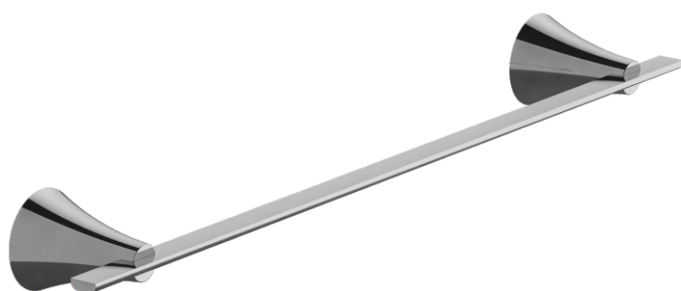

ALESIA PLUS - FV164.01/49

24" towel bar.

Toallero barral de 60 cm.

FRANZ
VIEGENER

FEATURES

CARACTERÍSTICAS

COLOR / FINISHES

COLOR / ACABADOS

PC
Polished Chrome.

PN
Polished Nickel.

BN
Brushed Nickel.

BG
Brushed Gold.

PG
Polished Gold.

RG
Rose Gold.

BK
Black Chrome.

FB
Flat Black.

UPB
*Unlacked
Polished Brass*

FLOW RATE

CAUDAL

ITEM DETAILS

DETALLE DE PRODUCTO

COMPLIANCE

CERTIFICACIONES