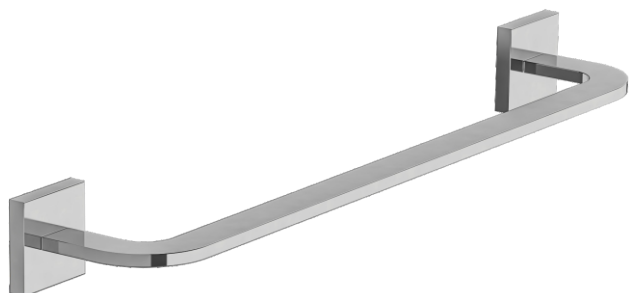

DOMINO - FV164.01/J4

24" towel bar.

Toallero barral de 60 cm.

FRANZ
VIEGENER

FEATURES

CARACTERÍSTICAS

COLOR / FINISHES

COLOR / ACABADOS

PC
Polished Chrome.

PN
Polished Nickel.

BN
Brushed Nickel.

BG
Brushed Gold.

PG
Polished Gold.

RG
Rose Gold.

BK
Black Chrome.

FB
Flat Black.

UPB
*Unlacked
Polished Brass*

FLOW RATE

CAUDAL

ITEM DETAILS

DETALLE DE PRODUCTO

COMPLIANCE

CERTIFICACIONES