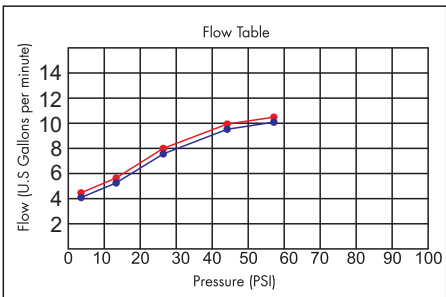

Description

Features

-All brass construction

Flow Rate

— Spout  
— Shower

Item Details

Color / Finishes

Compliance

Product image

Scale drawing