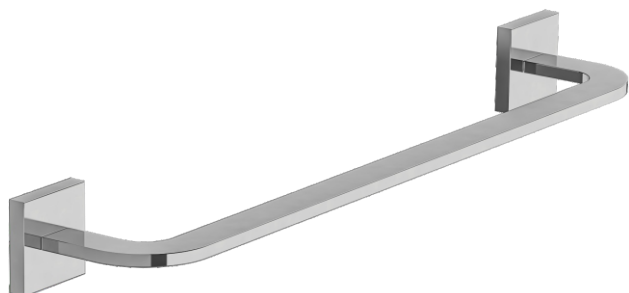

DOMINO - FV164.02/J4

30" towel bar.

Toallero barral de 76 cm.

FRANZ
VIEGENER

FEATURES

CARACTERÍSTICAS

COLOR / FINISHES

COLOR / ACABADOS

PC
Polished Chrome.

PN
Polished Nickel.

BN
Brushed Nickel.

BG
Brushed Gold.

PG
Polished Gold.

RG
Rose Gold.

BK
Black Chrome.

FB
Flat Black.

UPB
*Unlacked
Polished Brass*

FLOW RATE

CAUDAL

ITEM DETAILS

DETALLE DE PRODUCTO

COMPLIANCE

CERTIFICACIONES