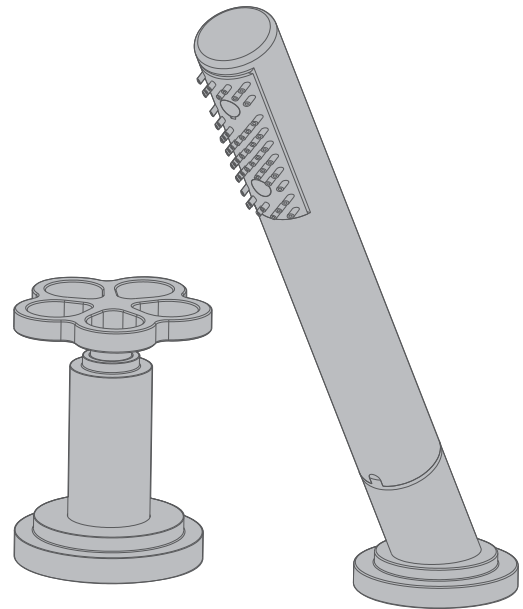

**Features**

- .Brass diverter valve
- . Hand shower with
- . Designed to be installed
- . 3/4" inlet NPT connection
- . Quarter turn to diverter

**Deck mounted Roman diverter valve and handshower assembly.**