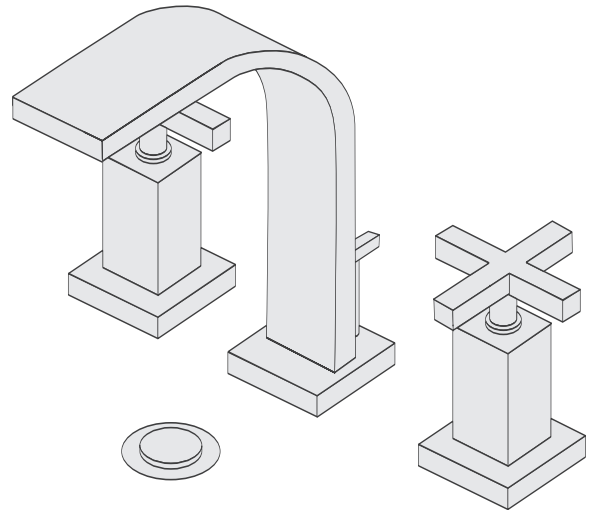

Features

- . All no lead brass construction
- . Brass valve bodies
- . Quarter-turn ceramic cartridges
- . Flexible S.S. connectors with sediment screens.
- . Pop-up drain with lift rod and tailpiece
- . Stationary spout with recessed aerator
- . For 8" or 16" centers
- . 6 3/8" spout reach

Widespread lavatory faucet

Colors/Finishes							
<input type="checkbox"/>	PC	<input type="checkbox"/>	BN	<input type="checkbox"/>	PN	<input type="checkbox"/>	ORB