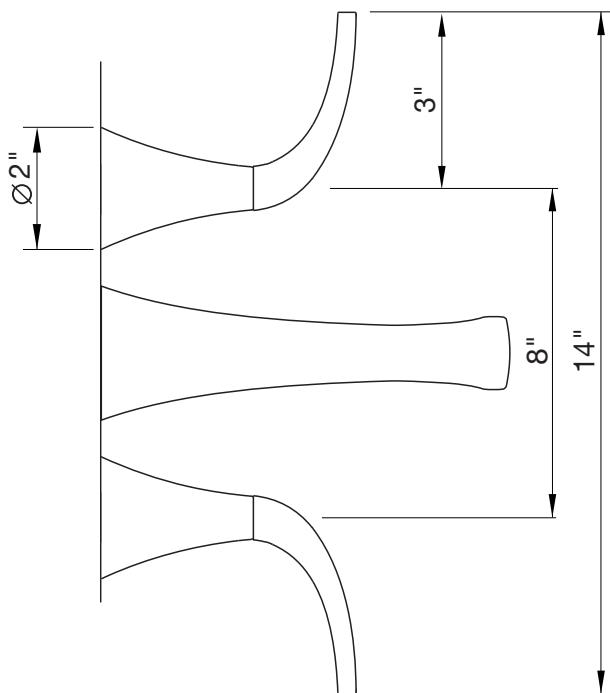

Alesia lever plus FV203/49L.0

Features

- . All no lead brass construction
- . Cast Brass Body
- . Quarter-turn ceramic cartridges
- . Stationary spout with recessed swivel aerator
- . For 8" centers
- . 7 1/2" spout reach

**Wall-mounted lavatory set.
Trim only.**

Colors/Finishes

- | | | | | | | | |
|--------------------------|----|--------------------------|----|--------------------------|----|--------------------------|-----|
| <input type="checkbox"/> | PC | <input type="checkbox"/> | BN | <input type="checkbox"/> | PN | <input type="checkbox"/> | ORB |
|--------------------------|----|--------------------------|----|--------------------------|----|--------------------------|-----|