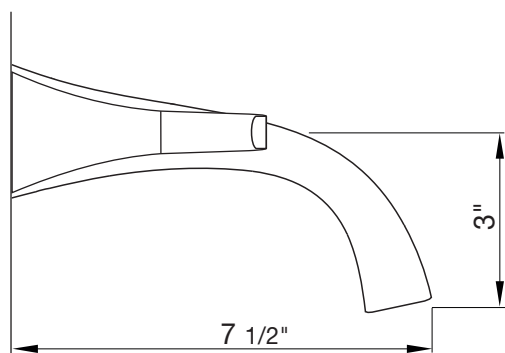

Alesia lever plus FV203/49L.0

Features

- . All no lead brass construction
- . Cast Brass Body
- . Quarter-turn ceramic cartridges
- . Stationary spout with recessed swivel aerator
- . For 8" centers
- . 7 1/2" spout reach

**Wall-mounted lavatory set.
Trim only.**

Colors/Finishes

☐	PC	☐	BN	☐	PN	☐	ORB