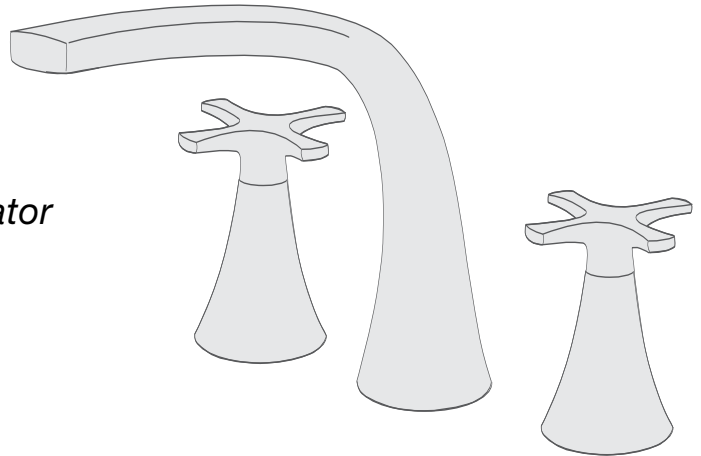

Features

- . All brass construction
- . Brass valve bodies
- . Quarter-turn ceramic cartridges
- . Stationary spout with recessed aerator
- . 10" spout reach

Roman tub Faucets.

Colors/Finishes

- PC
 BN
 PN
 ORB