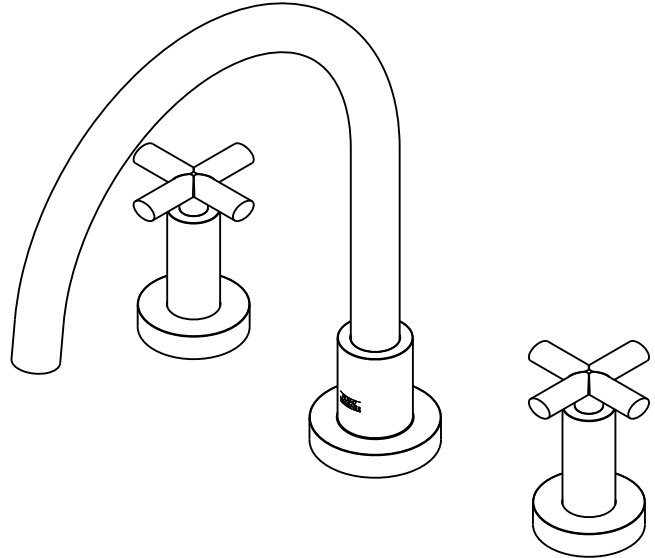

Features

- . All brass construction
- . Brass valve bodies
- . Quarter-turn ceramic cartridges
- . Stationary spout with recessed laminar device
- . 11" spout reach

Roman tub Faucets.

Colors/Finishes							
<input type="checkbox"/>	PC	<input type="checkbox"/>	BN	<input type="checkbox"/>	PN	<input type="checkbox"/>	ORB