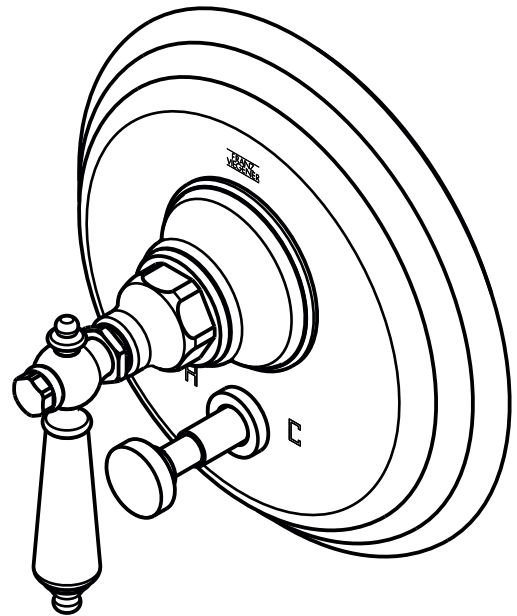

Features

- . All brass construction
- . Lever handle
- . Diverter included

Pressure balance trim.

Colors/Finishes

PC
 BN
 PN
 ORB