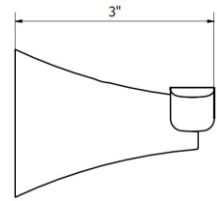

ALESIA PLUS - FV166/49

Robe Hook.
Toallero barral.

FRANZ
VIEGENER

FEATURES CARACTERÍSTICAS

COLOR / FINISHES COLOR / ACABADOS

PC
Polished Chrome.

PN
Polished Nickel.

BN
Brushed Nickel.