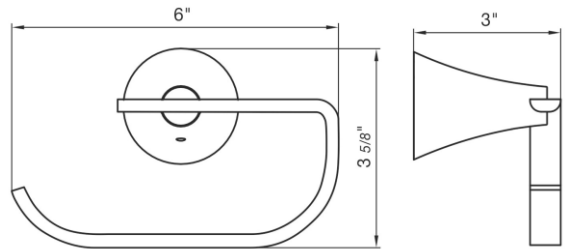

ALESIA PLUS - FV167/49

Toilet paper holder.
Portarrollo.

FRANZ
VIEGENER

FEATURES CARACTERÍSTICAS

COLOR / FINISHES COLOR / ACABADOS

PC
Polished Chrome.

PN
Polished Nickel.

BN
Brushed Nickel.