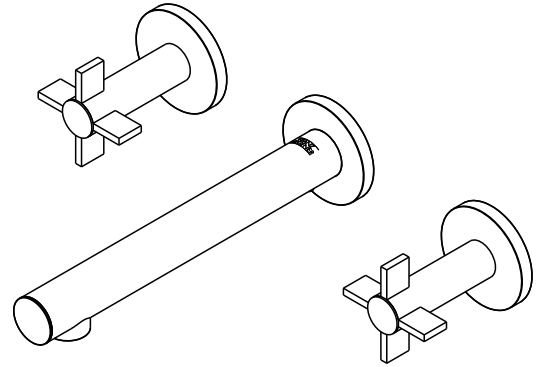

## Features

- . All no lead brass construction
- . Cast Brass Body
- . Quarter-turn ceramic cartridges
- . Stationary spout with recessed swivel aerator
- . For 8" centers
- . 9" spout reach

## Wall-mounted lavatory set. Trim only.