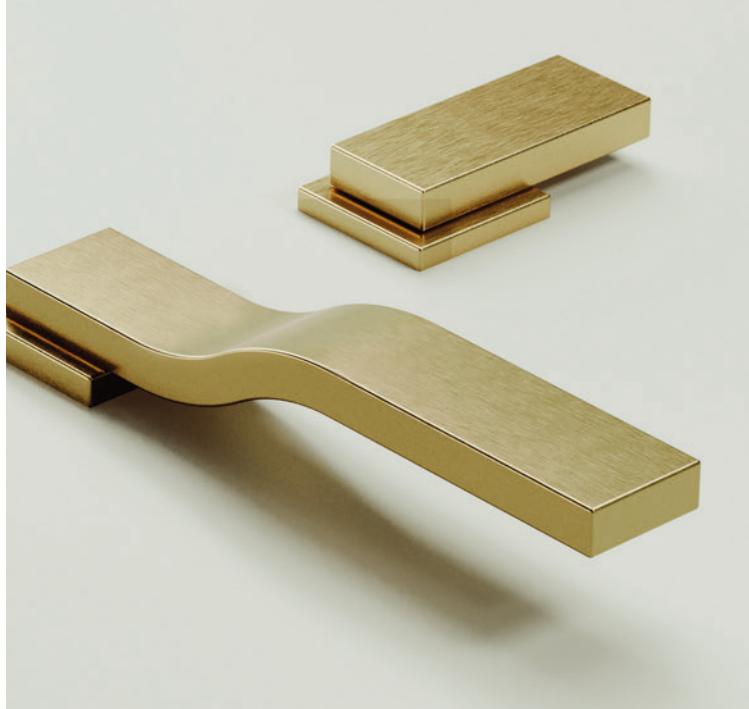

FRANZ VIEGENER

Skyline

COLLECTION

Discover the **Skyline Collection** by Franz Viegner, where sleek lines and innovative design converge to redefine modern elegance.

Elevate your space with the **Skyline Collection**

Contemporary heights

Inspired by the dynamic silhouettes of urban landscapes, this collection brings a touch of architectural sophistication to your space.

The Skyline Collection by Franz Viegner is a celebration of minimalist design and exceptional craftsmanship

SABLE

- 9 - SATIN GREYSTONE - PVD
- 10 - SATIN BLACK - PVD
- 11 - FLAT BLACK

AU NATUREL

- 12 - UNLAQUERED POLISHED BRASS

FINISHING TOUCHES

FV207/J9

Widespread lavatory faucet with push-down pop-up drain assembly (no lift rod).