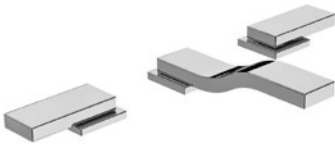

SABLE

- 9 - SATIN GREYSTONE - PVD
- 10 - SATIN BLACK - PVD
- 11 - FLAT BLACK

AU NATUREL

- 12 - UNLAQUERED POLISHED BRASS

FINISHING TOUCHES

FV207/J9

Widespread lavatory faucet with push-down pop-up drain assembly (no lift rod).

FV203/J9.0

Wall-mounted lavatory faucet, less drain assembly, trim only.

FV480/J9.0

Wall volume control. Trim only.

FV210/J9

Deck mounted Roman bath faucet 3/4" valves.

FV103/J9.17.0

Tub wall spout 1/2" Fem NPT connection.