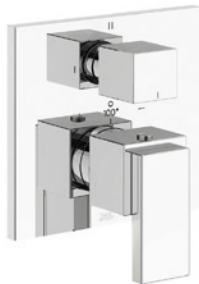

SABLE

- 9 - SATIN GREYSTONE - PVD
- 10 - SATIN BLACK - PVD
- 11 - FLAT BLACK

AU NATUREL

- 12 - UNLAQUERED POLISHED BRASS

FINISHING TOUCHES

FV207/J9

Widespread lavatory faucet with push-down pop-up drain assembly (no lift rod).

FV203/J9.0

Wall-mounted lavatory faucet, less drain assembly, trim only.

FV480/J9.0

Wall volume control. Trim only.

FV210/J9

Deck mounted Roman bath faucet 3/4" valves.

FV103/J9.17.0

Tub wall spout 1/2" Fem NPT connection.

FV133/J9

Deck mounted Roman diverter valve and handshower assembly.

FV217/J9.0

Thermostatic wall valve. Trim only.

FV227/J9.0

Thermostatic wall valve. Trim only.

FV247/J9.0

Thermostatic wall valve with three outlets. Trim only.

FV215/J9.0

Square freestanding tub faucet. Trim only.

FV166/J9
Robe hook.

FV163/J9
Towel holder.

FV164/J9
18" towel holder.

FV164.01/J9
24" towel holder.

FV164.02/J9
30" towel holder.

FV167/J9
Toilet paper holder.