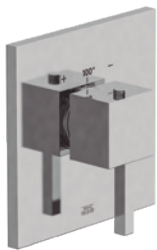

FV203/85L.0

Wall-mounted lavatory faucet, less drain assembly, trim only.

FV210/85L

Deck mounted Roman bath faucet 3/4" valves.

FV133/85L.0

Deck mounted Roman diverter valve and handshower assembly.

FV217/85.0

Square thermostatic wall valve. Trim only.

FV126/85

6" showerhead.

FV103L/85.17.0

Tub wall spout 1/2" Fem NPT connection.

FV480/85L.0

Wall volume control. Trim only.

FV201/85

Widespread lavatory faucet with push down pop-up drain assembly.

FV203/85.0

Wall-mounted lavatory faucet, less drain assembly, trim only.

FV210/85

Deck mounted Roman bath faucet 3/4" valves.

FV133/85.0

Deck mounted Roman diverter valve and handshower assembly.

FV217/85.0

Square thermostatic wall valve. Trim only.

FV126/85

6" showerhead.

FV103L/85.17.0

Tub wall spout 1/2" Fem NPT connection.

FV480/85.0

Wall volume control. Trim only.