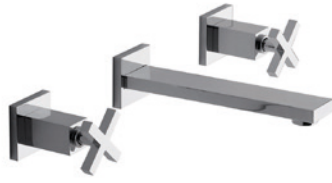

SABLE

- 9 - SATIN GREYSTONE - PVD
- 10 - SATIN BLACK - PVD
- 11 - FLAT BLACK

AU NATUREL

- 12 - UNLAQUERED POLISHED BRASS

FINISHING TOUCHES

FV201/85L

Widespread lavatory faucet with push down pop-up drain assembly.

FV203/85L.0

Wall-mounted lavatory faucet, less drain assembly, trim only.

FV210/85L

Deck mounted Roman bath faucet 3/4" valves.

FV133/85L.0

Deck mounted Roman diverter valve and handshower assembly.

FV217/85.0

Square thermostatic wall valve. Trim only.

FV126/85

6" showerhead.

FV103L/85.17.0

Tub wall spout 1/2" Fem NPT connection.

FV480/85L.0

Wall volume control. Trim only.

FV201/85

Widespread lavatory faucet with push down pop-up drain assembly.

FV203/85.0

Wall-mounted lavatory faucet, less drain assembly, trim only.

FV210/85

Deck mounted Roman bath faucet 3/4" valves.

FV133/85.0

Deck mounted Roman diverter valve and handshower assembly.