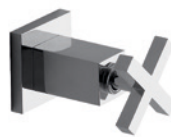

Widespread lavatory faucet with push down pop-up drain assembly.

FV203/85.0

Wall-mounted lavatory faucet, less drain assembly, trim only.

FV210/85

Deck mounted Roman bath faucet 3/4" valves.

FV133/85.0

Deck mounted Roman diverter valve and handshower assembly.

FV217/85.0

Square thermostatic wall valve. Trim only.

FV126/85

6" showerhead.

FV103L/85.17.0

Tub wall spout 1/2" Fem NPT connection.

FV480/85.0

Wall volume control. Trim only.