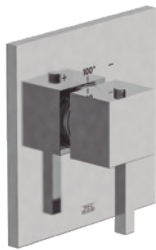

SABLE

- 9 - SATIN GREYSTONE - PVD
- 10 - SATIN BLACK - PVD
- 11 - FLAT BLACK

AU NATUREL

- 12 - UNLAQUERED POLISHED BRASS

FINISHING TOUCHES

FV201/85L

Widespread lavatory faucet with push down pop-up drain assembly.

FV203/85L.0

Wall-mounted lavatory faucet, less drain assembly, trim only.

FV210/85L

Deck mounted Roman bath faucet 3/4" valves.

FV133/85L.0

Deck mounted Roman diverter valve and handshower assembly.

FV217/85.0

Square thermostatic wall valve. Trim only.

FV126/85

6" showerhead.

FV103L/85.17.0

Tub wall spout 1/2" Fem NPT connection.

FV480/85L.0

Wall volume control. Trim only.

FV201/85

Widespread lavatory faucet with push down pop-up drain assembly.

FV203/85.0

Wall-mounted lavatory faucet, less drain assembly, trim only.

FV210/85

Deck mounted Roman bath faucet 3/4" valves.

FV133/85.0

Deck mounted Roman diverter valve and handshower assembly.