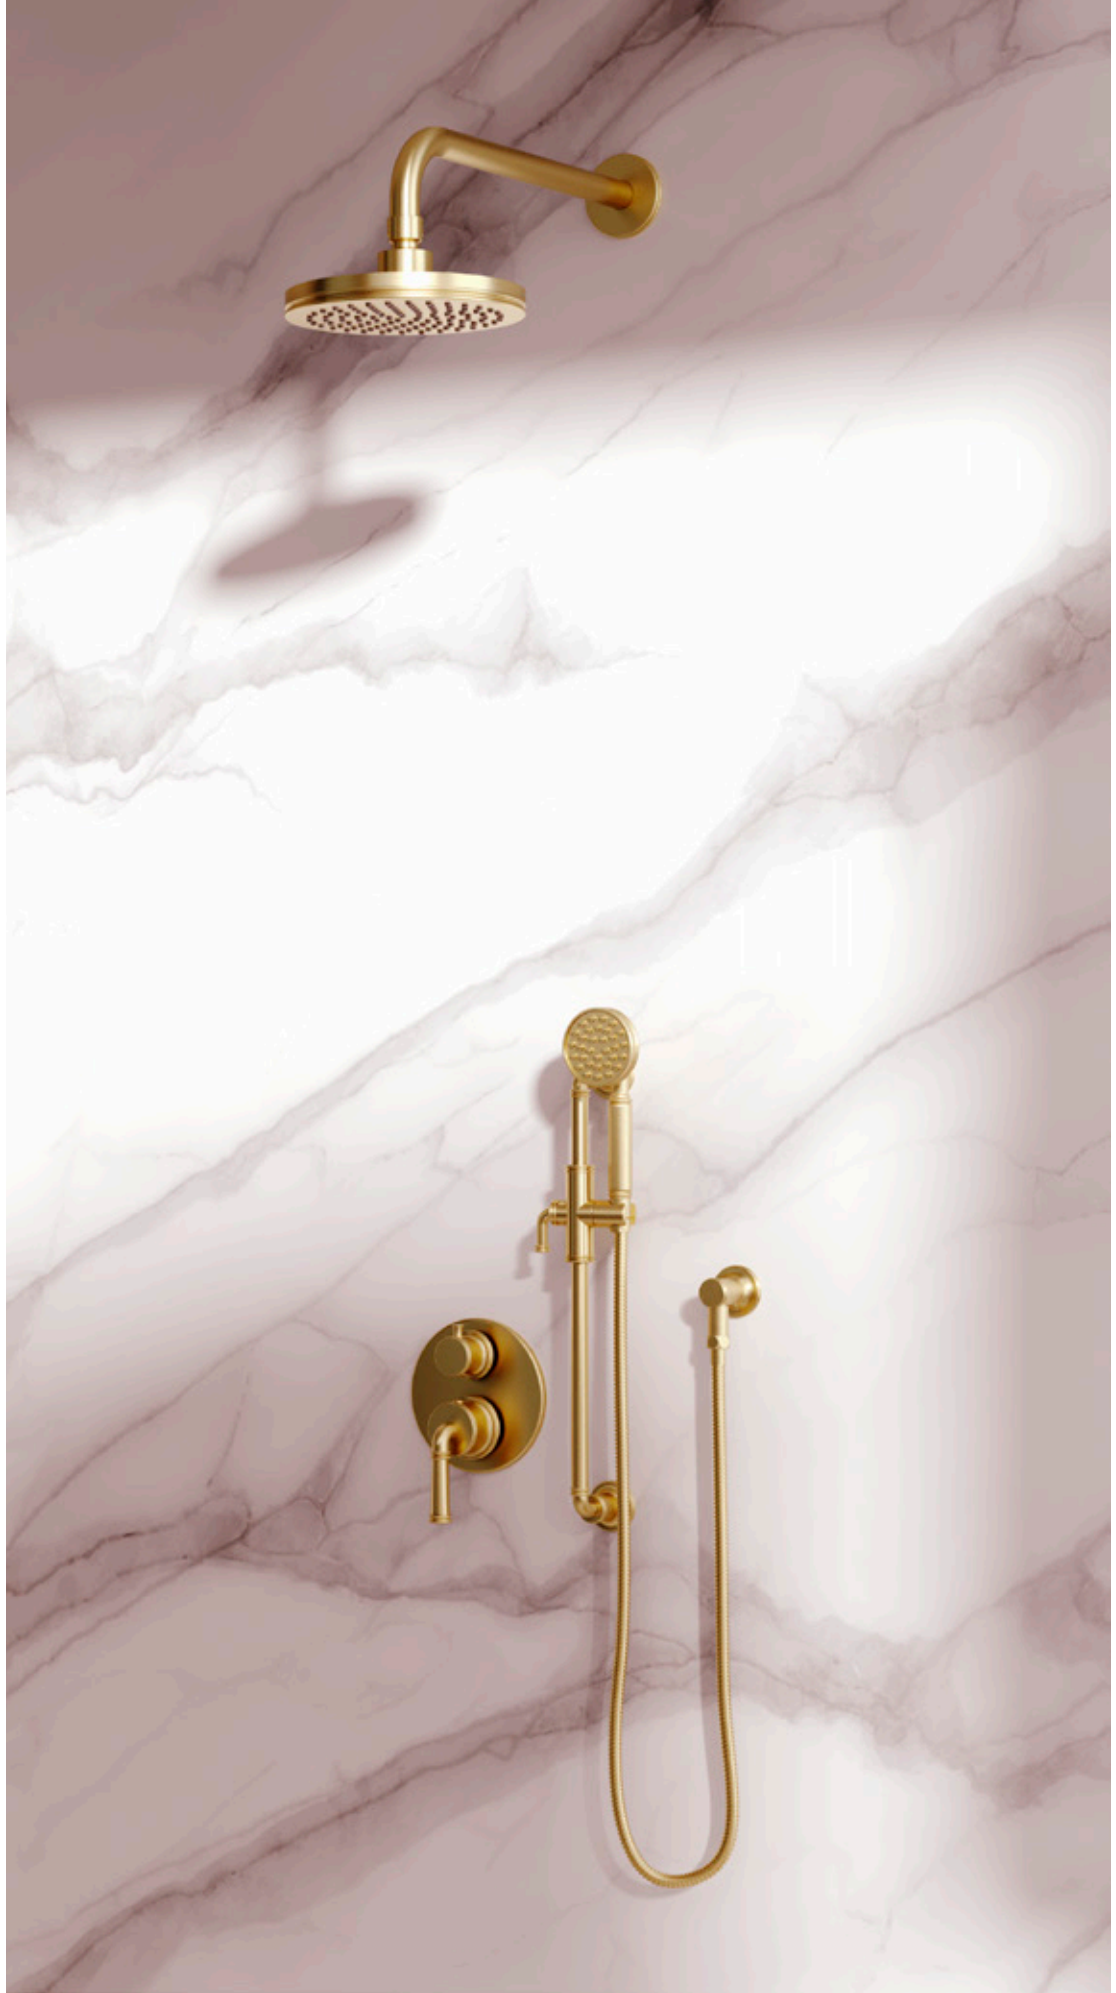

The design draws inspiration from "*The Great Gatsby*" and the style of the Gilded Age.

It's a perfect infusion of classic appeal, beauty, and versatility— a true masterclass in harmony and balance.

Timeless Contemporary

GILDED

- 1 - BRUSHED BRASS - PVD
- 2 - POLISHED BRASS - PVD
- 3 - BRUSHED GOLD - PVD

- BB
- PB
- BG
- PG

REFINED STEEL-TONED

- 4 - BRUSHED NICKEL - PVD
- 5 - POLISHED NICKEL - PVD
- 6 - POLISHED CHROME

- BN
- PN
- PC