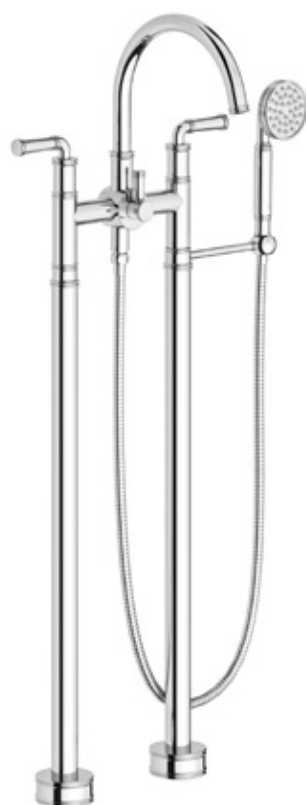

FV225/K3H.0
Freestanding tub faucet.

FV225A/K3H.0
Freestanding tub faucet.

FV128.0/K3H

24" Round slidebar handshower and hose with supply outlet.

FV128/K3H

30" Round slidebar handshower and hose with supply outlet.

FV128A.0/K3H

24" Round slidebar handshower and hose with supply outlet.

FV128A/K3H

30" Round slidebar handshower and hose with supply outlet.

FV207/K3G

Widespread lavatory faucet.

FV210/K3G

Deck mounted roman tub bath faucet.

FV225/K3G.0

Freestanding tub faucet.

FV225A/K3G.0

Freestanding tub faucet.

FV207/K3HG.0

Widespread lavatory faucet.

FV210/K3HG.0

Deck mounted roman tub bath faucet.

FV225/K3HG.0

Freestanding tub faucet.

FV225A/K3HG.0

Freestanding tub faucet.

FV163/K3

7 5/8" Towel Holder.

FV164/K3

18" Towel Bar.