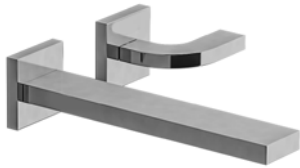

- BN
- PN
- PC

BRONZE

- 7 - BRUSHED HONEY BRONZE

- BHB

SABLE

- 8 - SATIN GREYSTONE - PVD
- 9 - SATIN BLACK - PVD
- 10 - FLAT BLACK - PVD

- SGR
- BK
- FB

AU NATUREL

- 11 - UNLAQUERED POLISHED BRASS - PVD

- UPB

FINISHING TOUCHES

FV201/J4

Widespread lavatory faucet with push down pop-up drain assembly.

FV203/J4.0

Wall-mounted lavatory faucet, less drain assembly, trim only.

FV209/J4.0

Progressive cartridge wall-mounted single handle lavatory faucet.

FV480/J4.0

Wall volume control. Trim only.

FV210/J4

Deck mounted Roman bath faucet 3/4" valves.

FV133/J4.0

Deck mounted Roman diverter valve and handshower assembly.