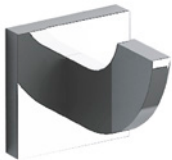

FV209/J4.0

Progressive cartridge wall-mounted single handle lavatory faucet.

FV480/J4.0

Wall volume control. Trim only.

FV210/J4

Deck mounted Roman bath faucet 3/4" valves.

FV133/J4.0

Deck mounted Roman diverter valve and handshower assembly.

FV131/J4

Hand shower assembly, all in one.

FV163/J4
Towel holder.

FV164/J4
18" towel bar.

FV164.01/J4
24" towel bar.

FV164.02/J4
30" towel bar.

FV166/J4
Robe hook.

FV167/J4
Toilet paper holder.