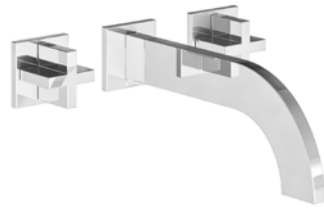

### SABLE

- 8 - SATIN GREYSTONE - PVD
- 9 - SATIN BLACK - PVD
- 10 - FLAT BLACK - PVD

- SGR
- BK
- FB

# FINISHING TOUCHES

**FV207/J3**

Widespread lavatory faucet, with push-down pop-up drain assembly (no lift rod).

**FV203/J3**

Wall-mounted lavatory faucet, less drain assembly, trim only.

**FV209/J3**

Progressive cartridge wall-mounted single handle lavatory faucet.