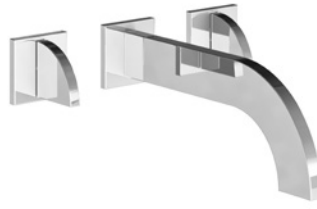

**FV210/J3**

Deck mounted roman bath faucet 3/4" valves.

**FV133/J3**

Deck mounted roman diverter valve and hand shower assembly.

**FV480/J3**

Wall volume control. Trim only.

**FV131/J3**

Hand shower assembly. All in one swivel holder and water supply, 1/2" NPT female.

**FV103/J3.17.0**

Tub wall spout 1/2" fem NPT connection.

**FV140/J3**

Shower arm and escutcheon 1/2" NPT Male connection.

**FV215/J3.0**

Square freestanding tub faucet. Trim only.

**FV207/J3**

Widespread lavatory faucet, with push-down pop-up drain assembly (no lift rod).

**FV203/J3**

Wall-mounted lavatory faucet, less drain assembly, trim only.

**FV209/J3**

Progressive cartridge wall-mounted single handle lavatory faucet.

**FV210/J3**

Deck mounted roman bath faucet 3/4" valves.