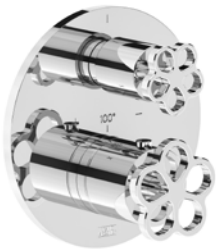

# FINISHING TOUCHES

FV201/J1  
Widespread lavatory faucet

FV203/J1.0  
Wall-mounted lavatory faucet.

FV209/J1.0  
Progressive cartridge wall-mounted single handle lavatory faucet.

FV480/J1.0  
Wall volume control.

FV217/J1.0  
Thermostatic wall valve.

FV227/J1.0  
Thermostatic wall valve.

FV237/J1.0  
Thermostatic wall valve.

FV247/J1.0  
Thermostatic wall valve.

FV210/J1  
Deck mounted roman tub bath faucet.

FV133/J1.0  
Deck mounted roman tub handshower assembly.

FV215/J1.0  
Freestanding tub faucet.

FV162/87  
Towel holder.

FV164/87  
18" Towel Bar.

FV164.01/87  
24" Towel Bar.

FV164.02/87  
30" Towel Bar.

FV166/87  
Robe hook.

FV167/87  
Toilet paper holder.

[www.franzviegener.com](http://www.franzviegener.com)