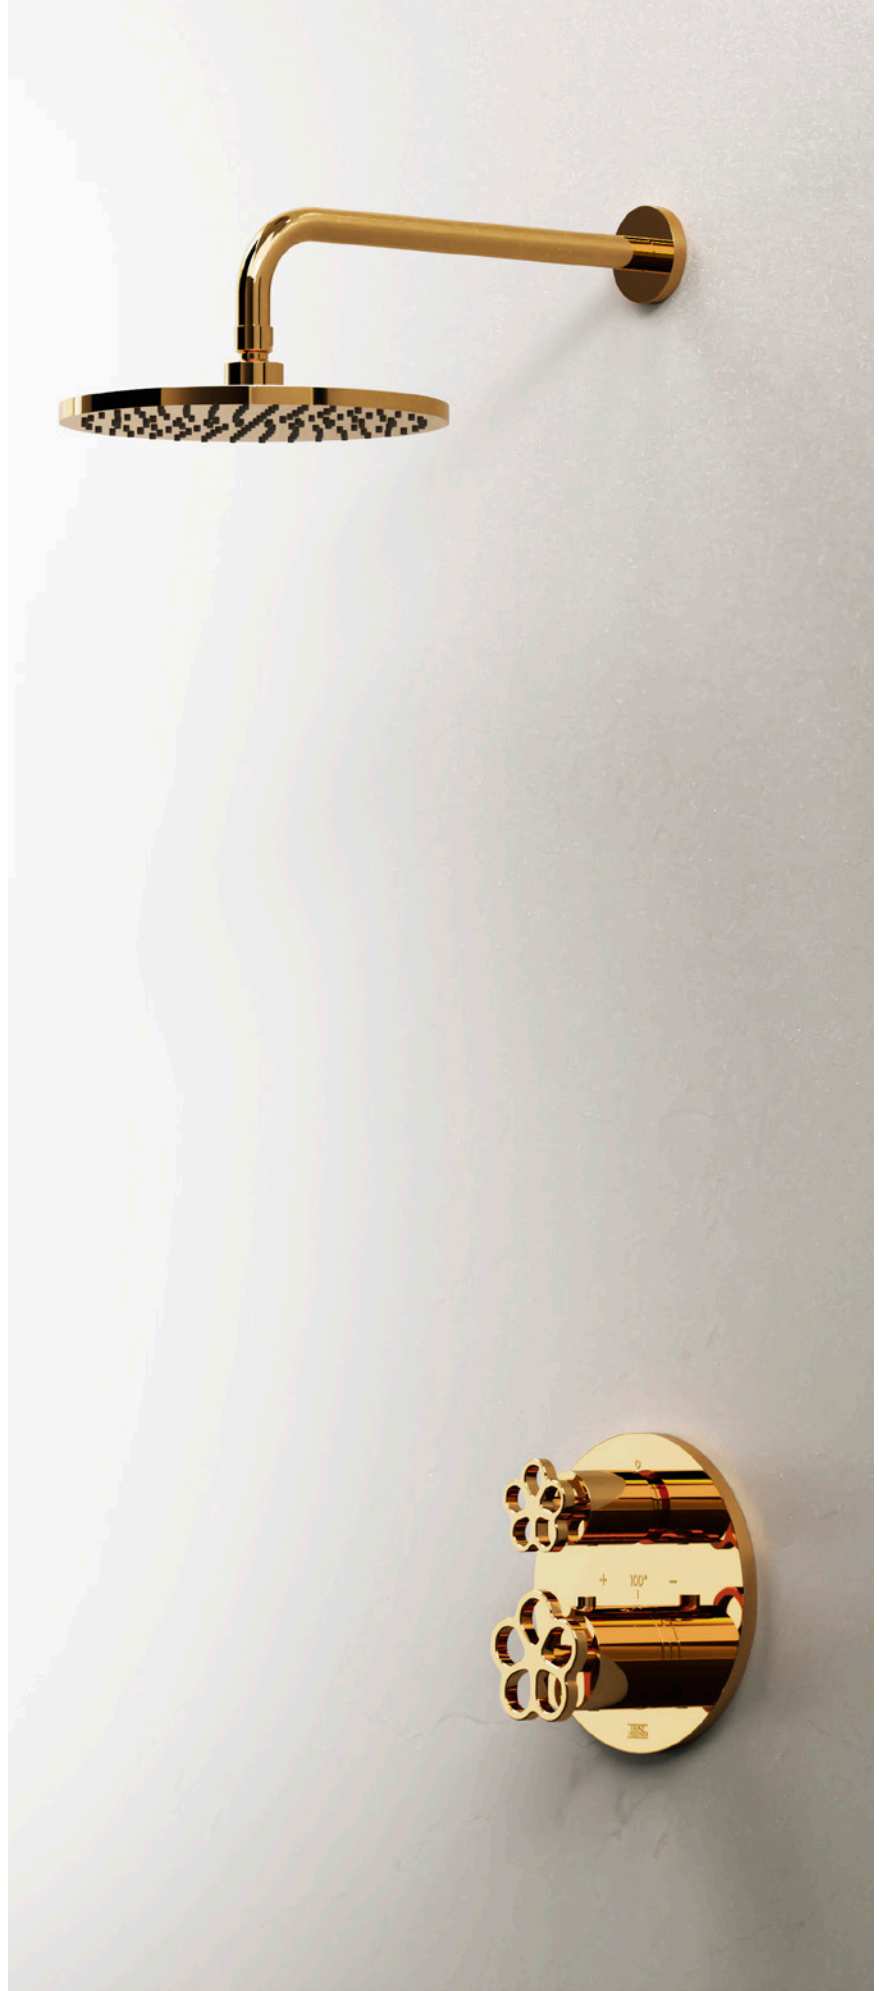

A photograph showcasing three pieces of industrial-style plumbing hardware. In the center is a tall, black, curved faucet with a high-arched spout. To its left and right are two matching handles, each featuring a black cylindrical base and a gold-colored, four-lobed cross-shaped top. The items are set against a light grey wall with a large, dark, curved shadow cast above them, and they sit on a light-colored concrete ledge. The lighting is dramatic, creating strong shadows.

### GILDED

- 1 - BRUSHED BRASS - PVD
- 2 - POLISHED BRASS - PVD
- 3 - BRUSHED GOLD - PVD

- BB
- PB
- BG
- PG

### REFINED STEEL-TONED

- 4 - BRUSHED NICKEL - PVD
- 5 - POLISHED NICKEL - PVD
- 6 - POLISHED CHROME

- BN
- PN
- PC

### SABLE

- 8 - SATIN GREYSTONE - PVD
- 9 - SATIN BLACK - PVD
- 10 - FLAT BLACK - PVD

- SGR
- BK
- FB