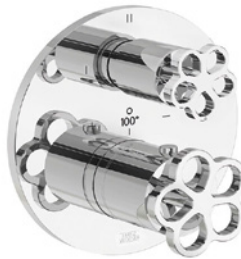

# FINISHING TOUCHES

FV201/J1  
Widespread lavatory faucet

FV203/J1.0  
Wall-mounted lavatory faucet.

FV209/J1.0  
Progressive cartridge wall-mounted single handle lavatory faucet.

FV480/J1.0  
Wall volume control.

FV217/J1.0  
Thermostatic wall valve.

FV227/J1.0  
Thermostatic wall valve.

FV237/J1.0  
Thermostatic wall valve.

FV247/J1.0  
Thermostatic wall valve.

FV210/J1  
Deck mounted roman tub bath faucet.

FV133/J1.0  
Deck mounted roman tub handshower assembly.

FV215/J1.0  
Freestanding tub faucet.

FV162/87  
Towel holder.

FV164/87  
18" Towel Bar.

FV164.01/87  
24" Towel Bar.

FV164.02/87  
30" Towel Bar.

FV166/87  
Robe hook.

FV167/87  
Toilet paper holder.

[www.franzviegener.com](http://www.franzviegener.com)