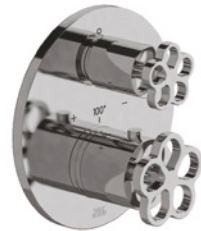

# FINISHING TOUCHES

FV201/J1  
Widespread lavatory faucet

FV203/J1.0  
Wall-mounted lavatory faucet.

FV209/J1.0  
Progressive cartridge wall-mounted single handle lavatory faucet.

FV480/J1.0  
Wall volume control.

FV217/J1.0  
Thermostatic wall valve.

FV227/J1.0  
Thermostatic wall valve.

FV237/J1.0  
Thermostatic wall valve.

FV247/J1.0  
Thermostatic wall valve.

FV210/J1  
Deck mounted roman tub bath faucet.

FV133/J1.0  
Deck mounted roman tub handshower assembly.

FV215/J1.0  
Freestanding tub faucet.

FV162/87  
Towel holder.

FV164/87  
18" Towel Bar.

FV164.01/87  
24" Towel Bar.

FV164.02/87  
30" Towel Bar.

FV166/87  
Robe hook.

FV167/87  
Toilet paper holder.

[www.franzviegener.com](http://www.franzviegener.com)