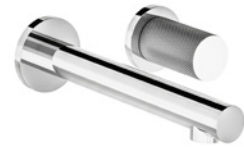

FV247V.0

Thermostatic wall valve.

FV210/J2V

Deck mounted roman tub bath faucet.

FV133/J2V.0

Deck mounted roman tub handshower assembly.

FV131/J2

Hand shower assembly.

FV103/J2.17.0

Tub wall spout.

FV201/J2K

Widespread lavatory faucet with pop-up drain assembly.

FV203/J2K.0

Wall mounted lavatory set, with pop-up drain assembly.

FV209/J2K.0

Progressive cartridge wall-mounted single handle lavatory faucet.

FV182/J2K

Single handle lavatory set, with pop-up drain assembly.

FV181.01/J2K

Vessel height, single handle lavatory set, with push-down pop-up drain assembly (no lift rod).

FV181.02/J2K

Vessel height, single handle lavatory set, with push-down pop-up drain assembly (no lift rod).