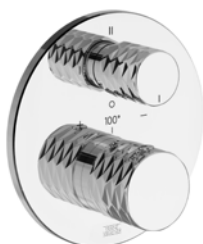

FV182/J2D

Single handle lavatory set, with pop-up drain assembly.

FV181.01/J2D

Vessel height, single handle lavatory set, with push-down pop-up drain assembly (no lift rod).

FV181.02/J2D

Vessel height, single handle lavatory set, with push-down pop-up drain assembly (no lift rod).

FV480D.0

Wall volume control. Trim only

FV217D.0

Thermostatic wall valve.

FV227D.0

Thermostatic wall valve.

FV237D.0

Thermostatic wall valve.

FV247D.0

Thermostatic wall valve.

FV210/J2D

Deck mounted roman tub bath faucet.

FV133/J2D.0

Deck mounted roman tub handshower assembly.

FV131/J2

Hand shower assembly.