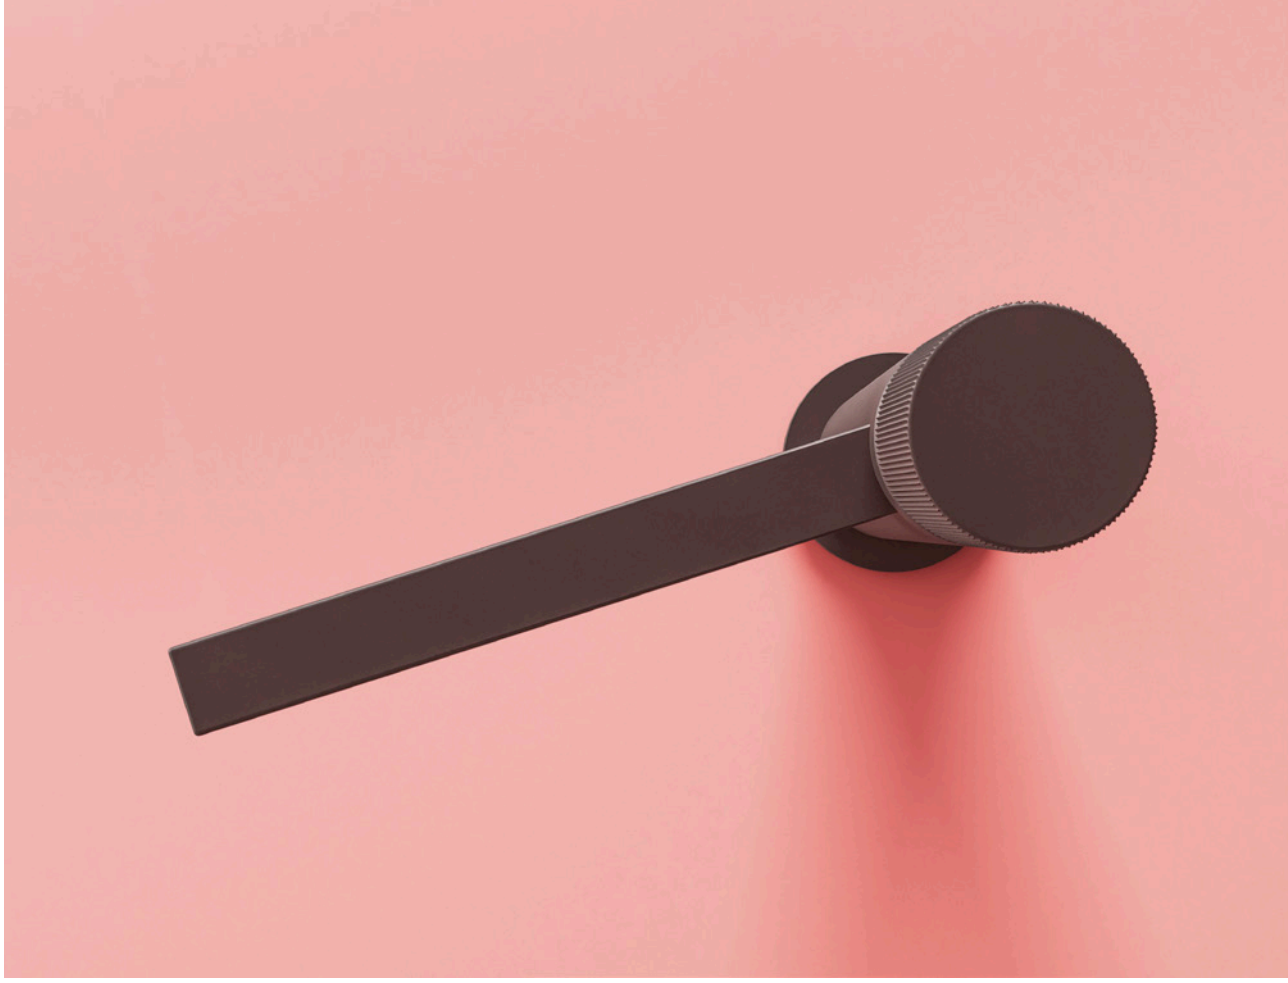

Lollipop Collection

FRANZ VIEGENER

Graceful *Flow*

The Lollipop collection draws inspiration from the vibrant hues of candy, capturing the playful energy of Pop Art—an artistic movement that brought everyday aesthetics into design in the mid-20th century. With its clean lines and expressive character, Lollipop stands out for its visual appeal, seamlessly blending straight edges with circular forms. Its refined spout delivers a smooth, graceful flow, reminiscent of a cascading waterfall, creating a unique sensory experience within the space.