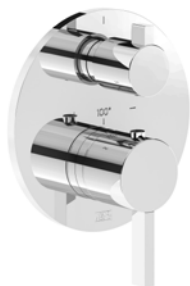

FV182/J2

Single handle lavatory set, with pop-up drain assembly.

FV181.01/J2

Vessel height, single handle lavatory set, with push-down pop-up drain assembly (no lift rod).

FV181.02/J2

Vessel height, single handle lavatory set, with push-down pop-up drain assembly (no lift rod).

FV480/J2L.0

Wall volume control. Trim only.

FV217.0

Thermostatic wall valve.

FV227.0

Thermostatic wall valve.

FV237.0

Thermostatic wall valve.

FV247.0

Thermostatic wall valve.

FV210/J2L

Deck mounted roman tub bath faucet.

FV133/J2L.0

Deck mounted roman tub handshower assembly.

FV131/J2

Hand shower assembly.