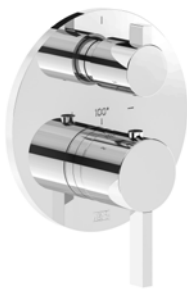

FV182/J2

Single handle lavatory set, with pop-up drain assembly.

FV181.01/J2

Vessel height, single handle lavatory set, with push-down pop-up drain assembly (no lift rod).

FV181.02/J2

Vessel height, single handle lavatory set, with push-down pop-up drain assembly (no lift rod).

FV480/J2.0

Wall volume control. Trim only.

FV217/J2.0

Thermostatic wall valve.

FV227/J2.0

Thermostatic wall valve.

FV237/J2.0

Thermostatic wall valve.

FV247/J2.0

Thermostatic wall valve.

FV210/J2

Deck mounted roman tub bath faucet.

FV133/J2.0

Deck mounted roman tub handshower assembly.

FV131/J2

Hand shower assembly.

FV103/J2.17.0

Tub wall spout.

FV201/J2D

Widespread lavatory faucet with pop-up drain assembly.

FV203/J2D.0

Wall mounted lavatory set, with pop-up drain assembly.

FV209/J2D.0

Progressive cartridge wall-mounted single handle lavatory faucet.