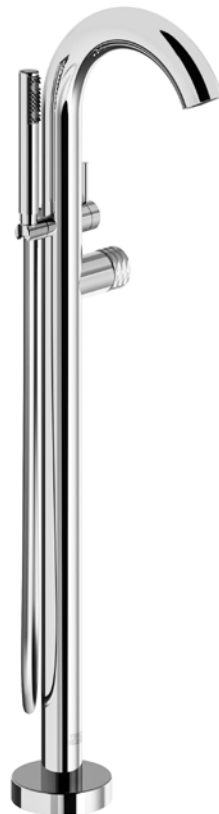

**FV209/59D.0**

Progressive cartridge wall-mounted single handle lavatory faucet.

**FV182/59D**

Single handle lavatory set, with pop-up drain assembly.

**FV181.01/59D**

Vessel height, single handle lavatory set, with push-down pop-up drain assembly (no lift rod).

Thermostatic wall valve.

**FV237D.0**

Thermostatic wall valve.

**FV247D.0**

Thermostatic wall valve.

FV210/59D

Deck mounted roman tub bath faucet.

FV133/59D.0

Deck mounted roman tub handshower assembly.

FV103/59.17.0

Tub wall spout.

FV126/59

6" showerhead.

FV215/59D.0

Freestanding tub faucet.

**FV201/59V**

Widespread lavatory faucet with pop-up drain assembly.

**FV203/59V.0**

Wall mounted lavatory set, with pop-up drain assembly.

**FV209/59V.0**

Progressive cartridge wall-mounted single handle lavatory faucet.