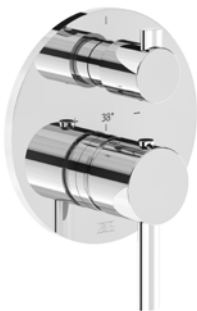

# FINISHING TOUCHES

FV201/59

Widespread lavatory faucet  
with pop-up drain assembly.

FV203/59.0

Wall mounted lavatory set,  
with pop-up drain assembly.

FV209/59.0

Progressive cartridge wall-mounted  
single handle lavatory faucet.

FV182/59L

Single handle lavatory set,  
with pop-up drain assembly.

FV181.01/59L

Vessel height, single handle lavatory  
set, with push-down pop-up drain  
assembly (no lift rod).

FV181.02/59L

Vessel height, single handle lavatory  
set, with push-down pop-up drain  
assembly (no lift rod).

FV480/59.0

Wall volume control.  
Trim only

FV217/59.0

Thermostatic wall valve.

FV227/59.0

Thermostatic wall valve.

FV237/59.0

Thermostatic wall valve.

FV247/59.0

Thermostatic wall valve.

FV210/59

Deck mounted roman tub bath faucet.

FV133/59.0

Deck mounted roman tub handshower assembly.

FV103/59.17.0

Tub wall spout.