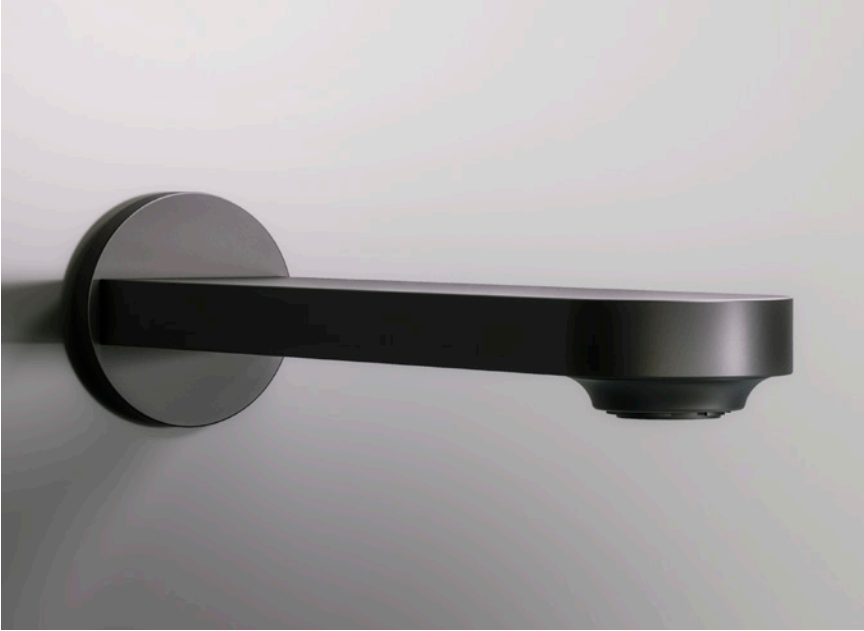

Seven
Collection

FRANZ VIEGENER

7
mm

Seven
Collection

BATHROOM COLLECTION

GILDED

- 1 - BRUSHED BRASS - PVD
- 2 - POLISHED BRASS - PVD
- 3 - BRUSHED GOLD - PVD

- BB
- PB
- BG
- PG

REFINED STEEL-TONED

- 4 - BRUSHED NICKEL - PVD
- 5 - POLISHED NICKEL - PVD
- 6 - POLISHED CHROME

- BN
- PN
- PC

BRONZE

- 7 - BRUSHED HONEY BRONZE

- BHB

SABLE

- 8 - SATIN GREYSTONE - PVD
- 9 - SATIN BLACK - PVD
- 10 - FLAT BLACK - PVD

- SGR
- BK
- FB

AU NATUREL

- 11 - UNLAQUERED POLISHED BRASS - PVD

- UPB

FINISHING TOUCHES

FV181/K1

Single handle luxury lavatory set with push down pop-up drain assembly (no lift rod).

FV227/K1.0

30" towel bar.

FV167/K1

Toilet paper holder.

FV215/K1.0

Freestanding tub faucet. Trim only.

www.franzviegener.com