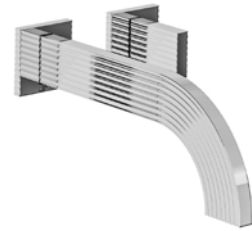

- BN
- PN
- PC

BRONZE

- 7 - BRUSHED HONEY BRONZE

- BHB

SABLE

- 8 - SATIN GREYSTONE - PVD
- 9 - SATIN BLACK - PVD
- 10 - FLAT BLACK - PVD

- SGR
- BK
- FB

AU NATUREL

- 11 - UNLAQUERED POLISHED BRASS - PVD

- UPB

FINISHING TOUCHES

FV207/F4

Widespread lavatory faucet.

FV203/F4.0

Wall-mounted lavatory faucet.

FV209/F4.0

Progressive cartridge wall-mounted single handle lavatory faucet.

FV217/F4.0

Thermostatic wall valve.
Trim only.

FV227/F4.0

Thermostatic wall valve.
Trim only.

FV237/F4.0

Thermostatic wall valve.
Trim only.

FV247/F4.0

Thermostatic wall valve.
Trim only.

FV480/F4.0

Wall volume control.

FV210/F4

Deck mounted roman tub bath faucet.

FV133/F4.0

Deck mounted roman tub handshower assembly.