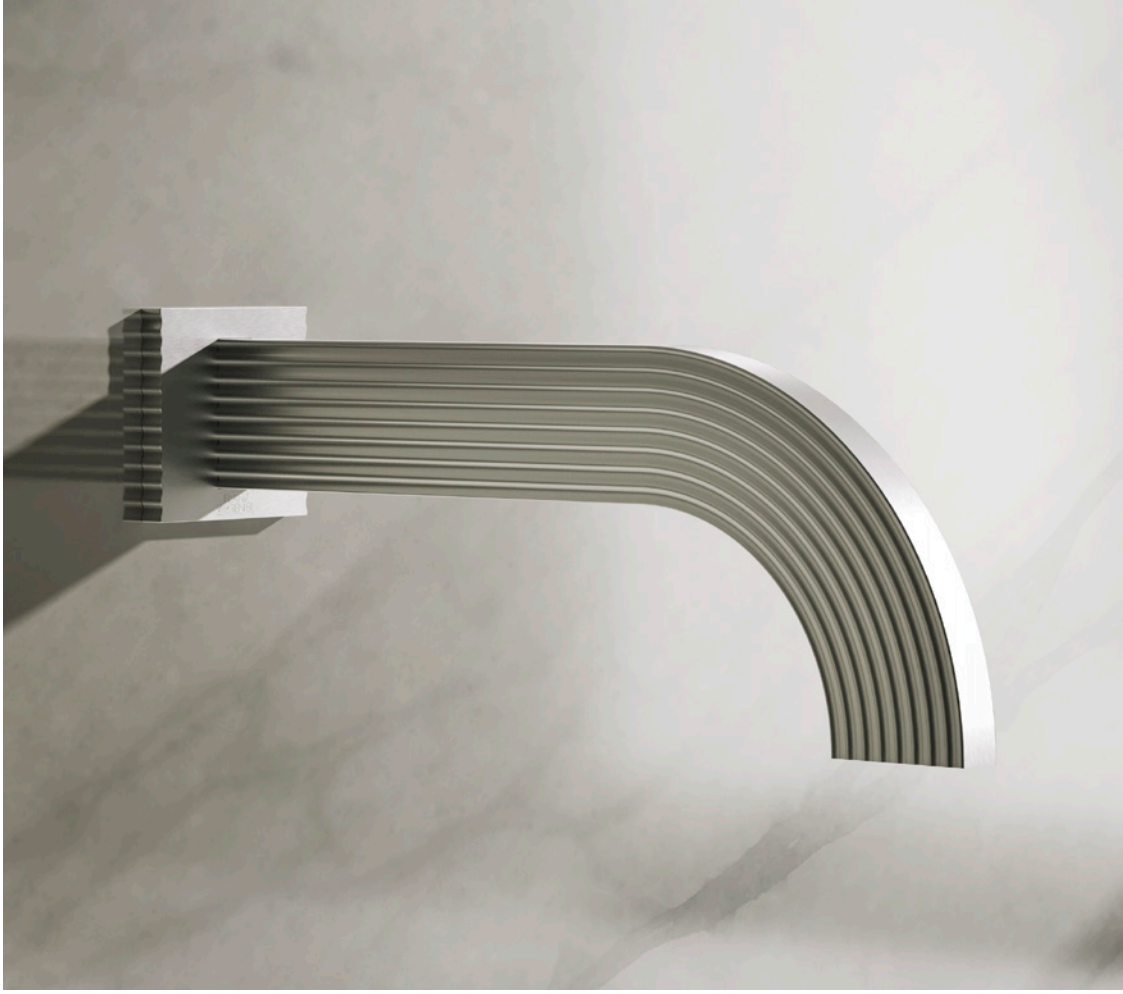

Groovy

Collection

FRANZ VIEGENER

GILDED

- 1 - BRUSHED BRASS - PVD
- 2 - POLISHED BRASS - PVD
- 3 - BRUSHED GOLD - PVD

- BB
- PB
- BG
- PG

REFINED STEEL-TONED

- 4 - BRUSHED NICKEL - PVD
- 5 - POLISHED NICKEL - PVD
- 6 - POLISHED CHROME

- 11 - UNLAQUERED POLISHED BRASS - PVD

- UPB

FINISHING TOUCHES

FV207/F4

Widespread lavatory faucet.

FV203/F4.0

Wall-mounted lavatory faucet.

FV209/F4.0

Progressive cartridge wall-mounted single handle lavatory faucet.

FV217/F4.0

Thermostatic wall valve.
Trim only.

FV227/F4.0

Thermostatic wall valve.
Trim only.

FV237/F4.0

Thermostatic wall valve.
Trim only.

FV247/F4.0

Thermostatic wall valve.
Trim only.

FV480/F4.0

Wall volume control.

FV210/F4

Deck mounted roman tub bath faucet.

FV133/F4.0

Deck mounted roman tub handshower assembly.