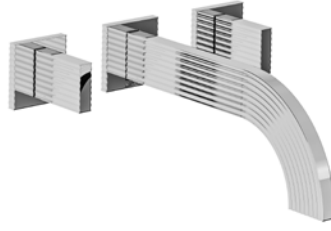

- BN
- PN
- PC

BRONZE

- 7 - BRUSHED HONEY BRONZE

- BHB

SABLE

- 8 - SATIN GREYSTONE - PVD
- 9 - SATIN BLACK - PVD
- 10 - FLAT BLACK - PVD

- SGR
- BK
- FB

AU NATUREL

- 11 - UNLAQUERED POLISHED BRASS - PVD

- UPB

FINISHING TOUCHES

FV207/F4

Widespread lavatory faucet.

FV203/F4.0

Wall-mounted lavatory faucet.

FV209/F4.0

Progressive cartridge wall-mounted single handle lavatory faucet.

FV217/F4.0

Thermostatic wall valve.
Trim only.

FV227/F4.0

Thermostatic wall valve.
Trim only.

FV237/F4.0

Thermostatic wall valve.
Trim only.

FV247/F4.0

Thermostatic wall valve.
Trim only.

FV480/F4.0

Wall volume control.

FV210/F4

Deck mounted roman tub bath faucet.

FV133/F4.0

Deck mounted roman tub handshower assembly.