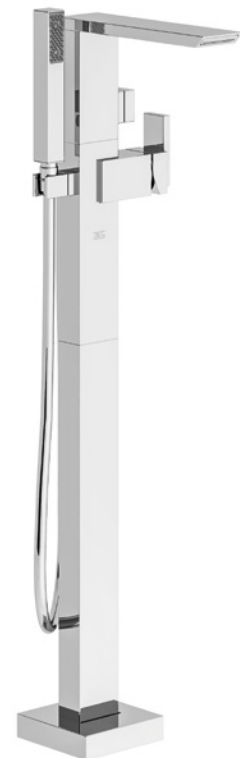

Groovy

Collection

FRANZ VIEGENER

GILDED

- 1 - BRUSHED BRASS - PVD
- 2 - POLISHED BRASS - PVD
- 3 - BRUSHED GOLD - PVD

- BB
- PB
- BG
- PG

REFINED STEEL-TONED

- 4 - BRUSHED NICKEL - PVD
- 5 - POLISHED NICKEL - PVD
- 6 - POLISHED CHROME

Progressive cartridge wall-mounted single handle lavatory faucet.

FV217/F4.0

Thermostatic wall valve.
Trim only.

FV227/F4.0

Thermostatic wall valve.
Trim only.

FV237/F4.0

Thermostatic wall valve.
Trim only.

FV247/F4.0

Thermostatic wall valve.
Trim only.

FV480/F4.0

Wall volume control.

FV210/F4

Deck mounted roman tub bath faucet.

FV133/F4.0

Deck mounted roman tub handshower assembly.

FV215/F4.0

Freestanding tub faucet.

FV126/F4

Square rain head.

FV103/F4.17.0

Tub wall spout.

FV163/F4

Towel Holder.