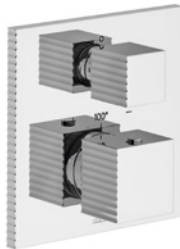

- 11 - UNLAQUERED POLISHED BRASS - PVD

- UPB

FINISHING TOUCHES

FV207/F4

Widespread lavatory faucet.

FV203/F4.0

Wall-mounted lavatory faucet.

FV209/F4.0

Progressive cartridge wall-mounted single handle lavatory faucet.

FV217/F4.0

Thermostatic wall valve.
Trim only.

FV227/F4.0

Thermostatic wall valve.
Trim only.

FV237/F4.0

Thermostatic wall valve.
Trim only.

FV247/F4.0

Thermostatic wall valve.
Trim only.

FV480/F4.0

Wall volume control.

FV210/F4

Deck mounted roman tub bath faucet.

FV133/F4.0

Deck mounted roman tub handshower assembly.