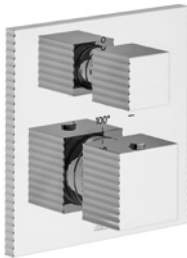

Progressive cartridge wall-mounted single handle lavatory faucet.

FV217/F4.0

Thermostatic wall valve.
Trim only.

FV227/F4.0

Thermostatic wall valve.
Trim only.

FV237/F4.0

Thermostatic wall valve.
Trim only.

FV247/F4.0

Thermostatic wall valve.
Trim only.

FV480/F4.0

Wall volume control.

FV210/F4

Deck mounted roman tub bath faucet.

FV133/F4.0

Deck mounted roman tub handshower assembly.