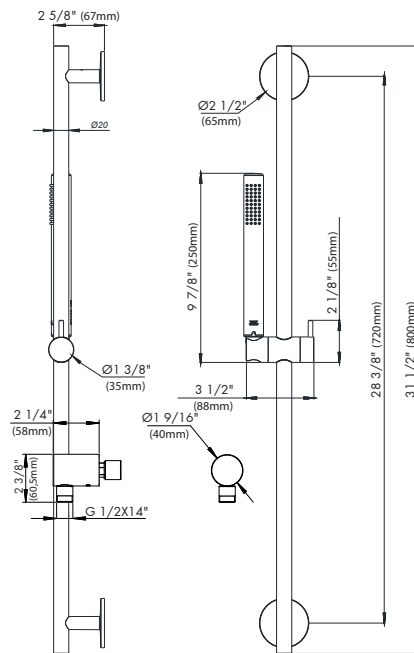

FV128.02

Slidebar handshower assembly with supply elbow
Barral redondo con soporte de ducha deslizante y codo.

FRANZ VIEGENER

FEATURES CARACTERÍSTICAS

- All brass construction.
  Producto realizado íntegramente en latón.

COLOR / FINISHES COLOR / ACABADOS

PC <i>Polished Chrome.</i>	PN <i>Polished Nickel.</i>	BN <i>Brushed Nickel.</i>
BG <i>Brushed Gold.</i>	PG <i>Polished Gold.</i>	RG <i>Rose Gold.</i>
BK <i>Black Chrome.</i>	UPB <i>Unlacked Polished Brass</i>	

FLOW RATE CAUDAL

- Maximum flow rate 1,7 gpm (6,5 L/min) at 45 PSI
  Minimum flow rate 1,6 gpm (6,0 L/min) at 80 PSI

ITEM DETAILS DETALLE DE PRODUCTO

COMPLIANCE CERTIFICACIONES