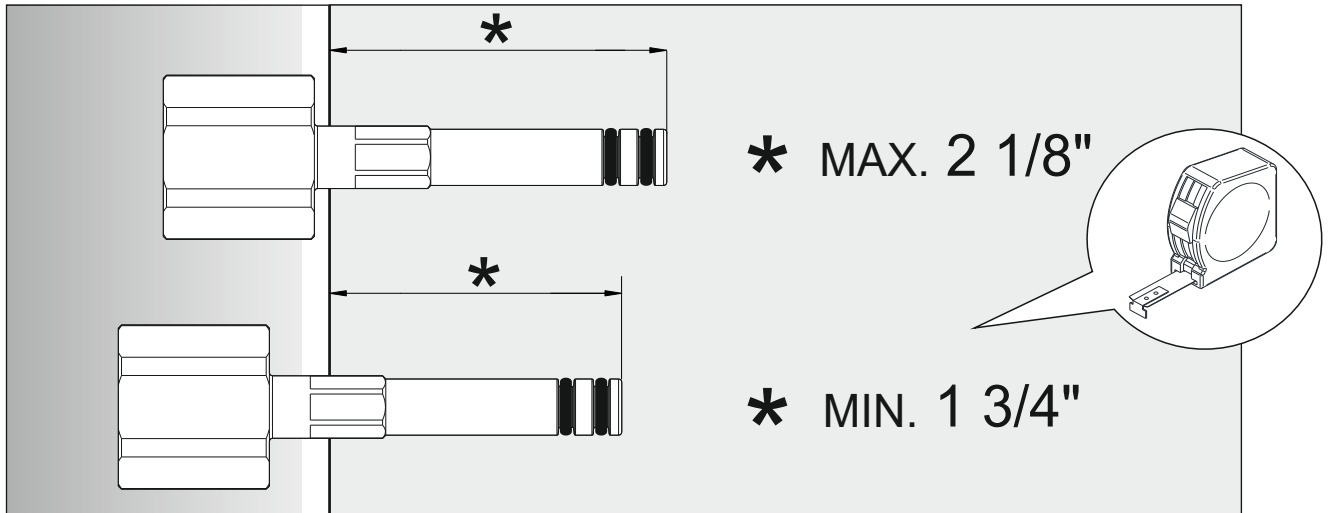

Required installation tools.

Provided	Not provided			
 Allen wrench	 Teflon tape	 Square	 Adjustable wrench	 Measuring tape
 Silicone grease				

FV131/J2

Lollipop - Holder for hand Shower - Line J2

Lollipop - Holder for hand Shower - Line J2