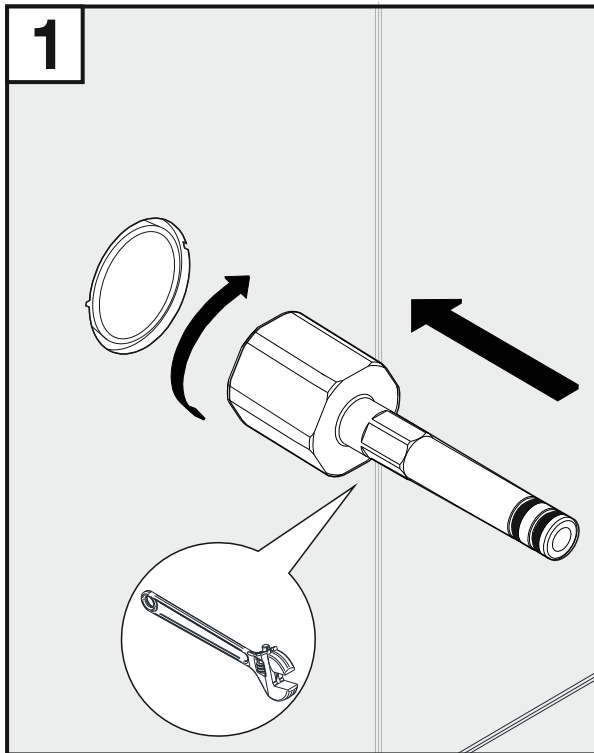

Required installation tools.

Provided	Not provided			
 Allen wrench	 Teflon tape	 Square	 Adjustable wrench	 Measuring tape
 Silicone grease				

FV131/J2

Lollipop - Holder for hand Shower - Line J2

Lollipop - Holder for hand Shower - Line J2