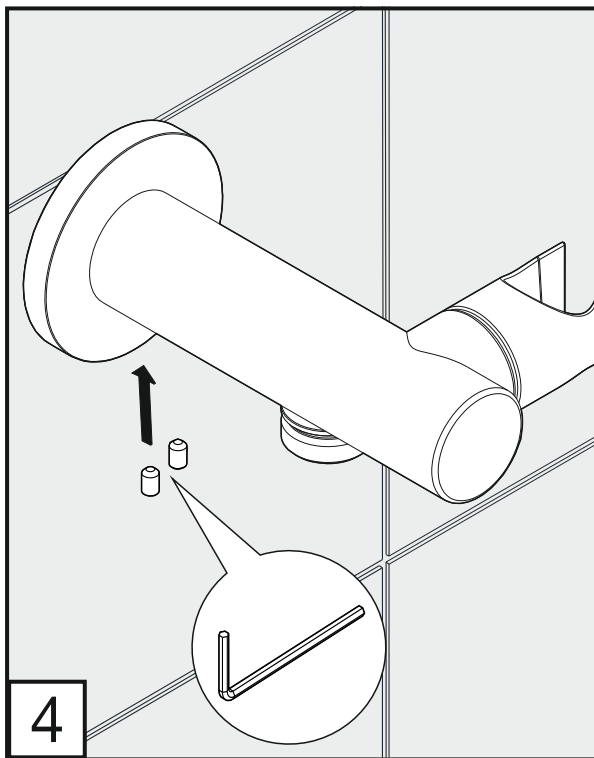

Required installation tools.

Provided	Not provided			
 Allen wrench	 Teflon tape	 Square	 Adjustable wrench	 Measuring tape
 Silicone grease				

FV131/J2

Lollipop - Holder for hand Shower - Line J2

Lollipop - Holder for hand Shower - Line J2