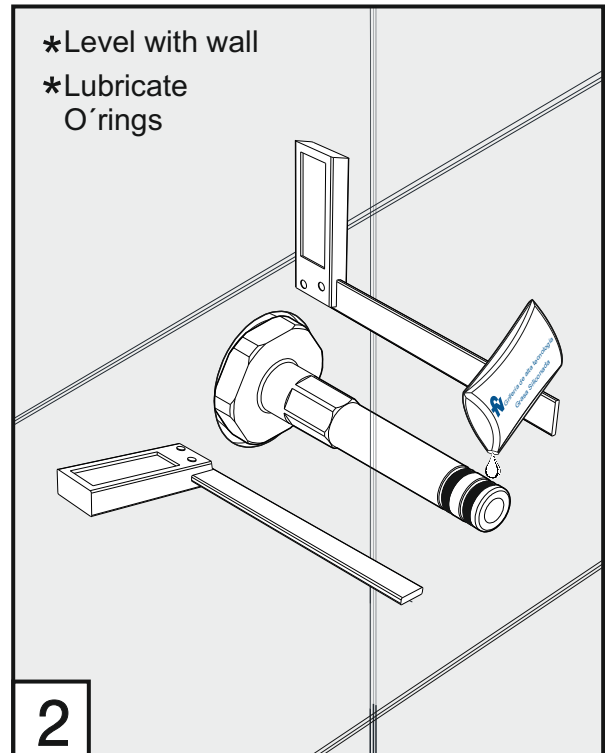

FRANZ VIEGENER

Lollipop

i n s t a l l a t i o n

FV131/J2

Lollipop - Holder for hand Shower - Line J2

CONGRATULATIONS !

This product has been subjected to stringent tests for its quality, performance and finish. We guarantee years of trouble free operation.

Required installation tools.

Provided	Not provided			
 Allen wrench	 Teflon tape	 Square	 Adjustable wrench	 Measuring tape
 Silicone grease				

FV131/J2

Lollipop - Holder for hand Shower - Line J2

Lollipop - Holder for hand Shower - Line J2

Lollipop - Holder for hand Shower - Line J2

Lollipop - Holder for hand Shower - Line J2

FRANZ VIEGENER

a FV S.A. Company

4000 Porett Drive • Gurnee Illinois 60031

Phone 847-244-1234 / Fax 847-244-1259

FRANZ VIEGENER reserve the right to make revisions without notice in the design of faucets and bathroom accessories or in packaging.
FOLFV131/J2 / Edition No 1 _ March, 2015.