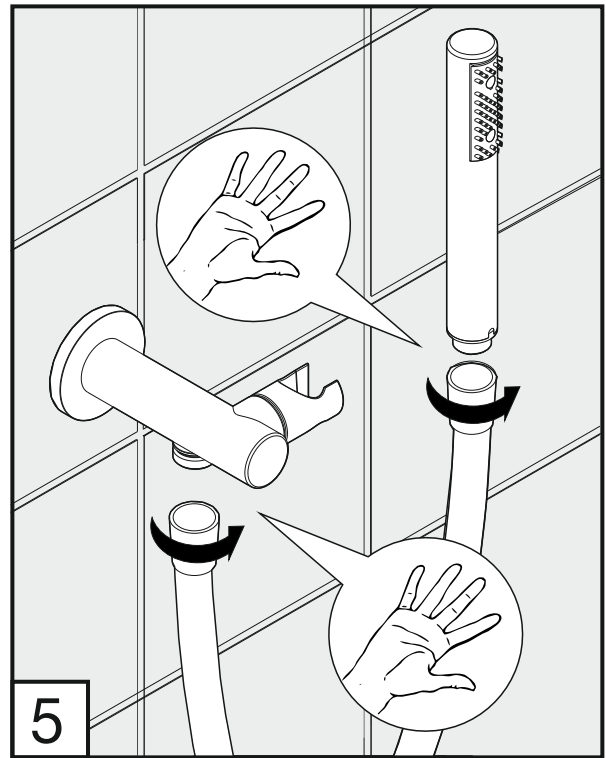

Required installation tools.

Provided	Not provided			
 Allen wrench	 Teflon tape	 Square	 Adjustable wrench	 Measuring tape
 Silicone grease				

FV131/J2

Lollipop - Holder for hand Shower - Line J2

Lollipop - Holder for hand Shower - Line J2