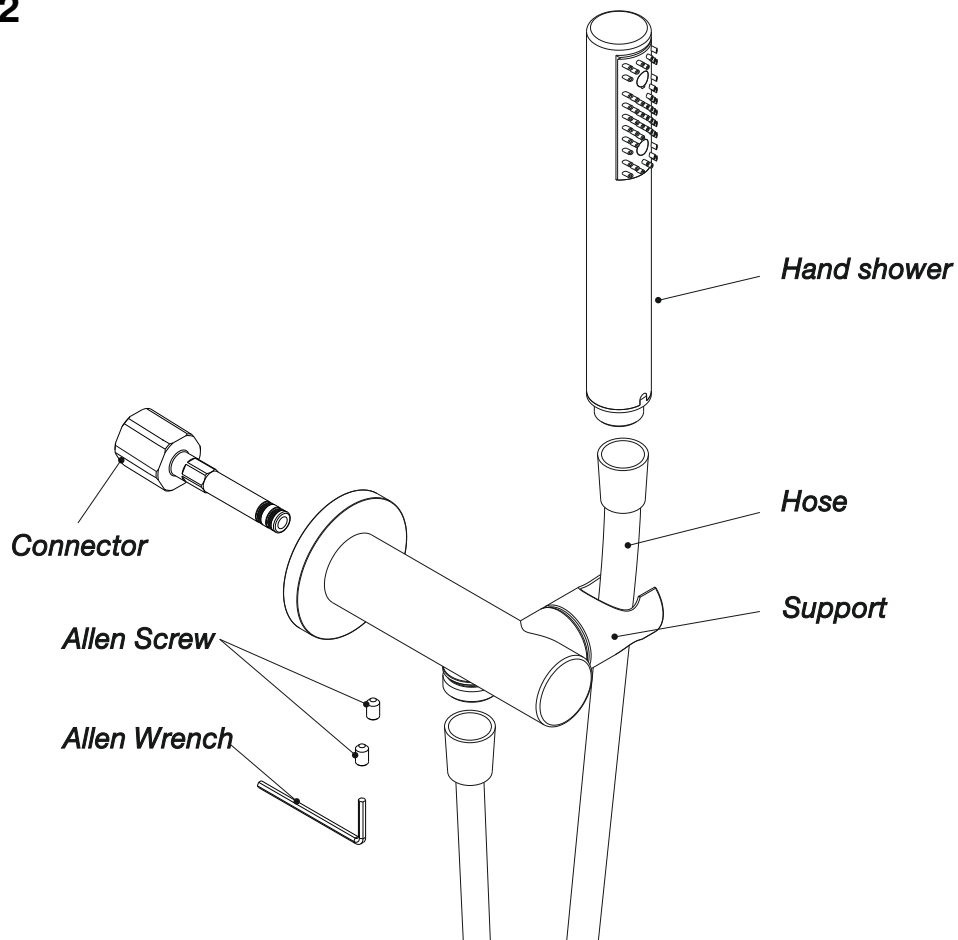

FRANZ VIEGENER

Lollipop

i n s t a l l a t i o n

FV131/J2

Lollipop - Holder for hand Shower - Line J2

CONGRATULATIONS !

This product has been subjected to stringent tests for its quality, performance and finish. We guarantee years of trouble free operation.

Required installation tools.

Provided	Not provided			
 Allen wrench	 Teflon tape	 Square	 Adjustable wrench	 Measuring tape
 Silicone grease				

FV131/J2

Lollipop - Holder for hand Shower - Line J2

Lollipop - Holder for hand Shower - Line J2

Lollipop - Holder for hand Shower - Line J2

Lollipop - Holder for hand Shower - Line J2

FRANZ VIEGENER

a FV S.A. Company

4000 Porett Drive • Gurnee Illinois 60031

Phone 847-244-1234 / Fax 847-244-1259

FRANZ VIEGENER reserve the right to make revisions without notice in the design of faucets and bathroom accessories or in packaging.
FOLFV131/J2 / Edition No 1 _ March, 2015.