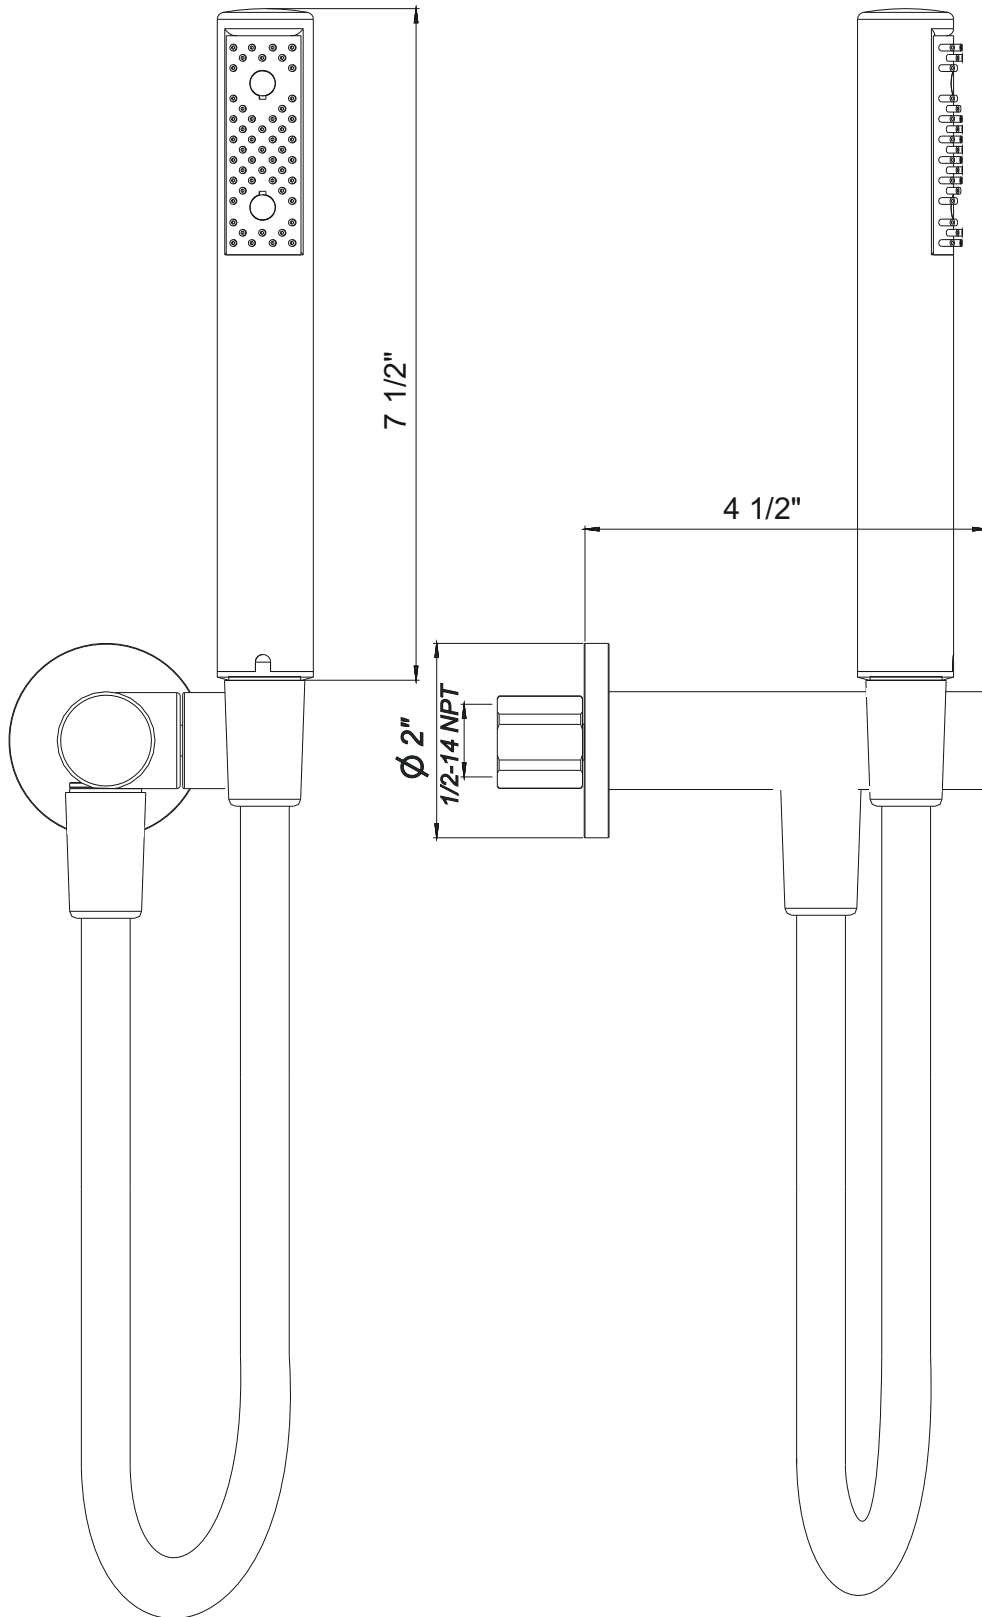

FRANZ VIEGENER

Lollipop

i n s t a l l a t i o n

FV131/J2

Lollipop - Holder for hand Shower - Line J2

CONGRATULATIONS !

This product has been subjected to stringent tests for its quality, performance and finish. We guarantee years of trouble free operation.

Required installation tools.

Provided	Not provided			
 Allen wrench	 Teflon tape	 Square	 Adjustable wrench	 Measuring tape
 Silicone grease				

FV131/J2

Lollipop - Holder for hand Shower - Line J2

Lollipop - Holder for hand Shower - Line J2

Lollipop - Holder for hand Shower - Line J2

Lollipop - Holder for hand Shower - Line J2

FRANZ VIEGENER

a FV S.A. Company

4000 Porett Drive • Gurnee Illinois 60031

Phone 847-244-1234 / Fax 847-244-1259

FRANZ VIEGENER reserve the right to make revisions without notice in the design of faucets and bathroom accessories or in packaging.
FOLFV131/J2 / Edition No 1 _ March, 2015.