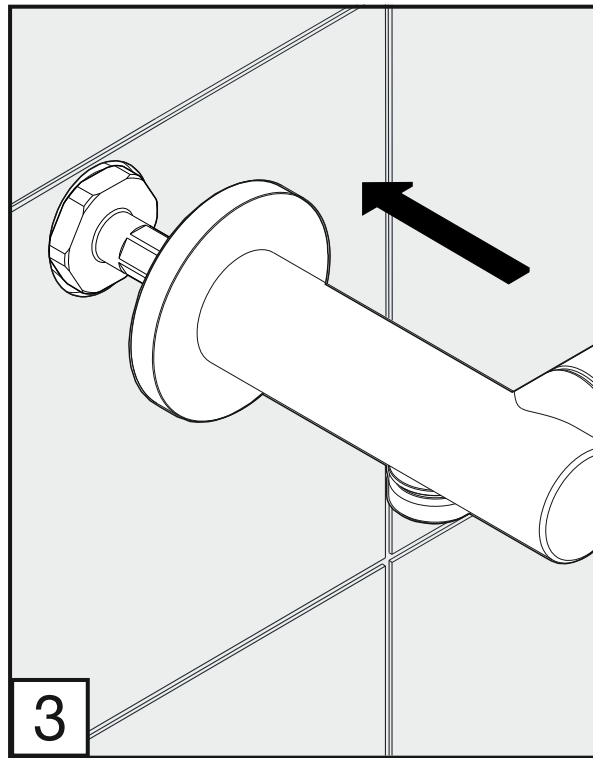

Required installation tools.

Provided	Not provided			
 Allen wrench	 Teflon tape	 Square	 Adjustable wrench	 Measuring tape
 Silicone grease				

FV131/J2

Lollipop - Holder for hand Shower - Line J2

Lollipop - Holder for hand Shower - Line J2