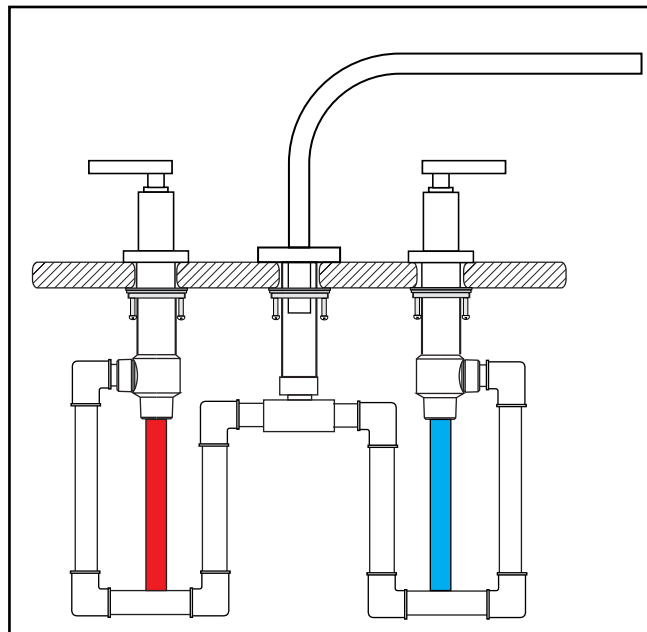

Required installation tools.

| Provided. | Not provided. |
|--|---|
|  |  Phillips Screwdriver |
|  |  Adjustable wrench |
|  |  Channellock |
|  Handle fixation wrench |  Sealant tape |

Dominic lever *plus* Roman tub faucet - Line 85L

FV210/85L
Roman tub faucet plus

Installation

Dominic lever *plus* Roman tub faucet - Line 85L

Dominic lever *plus* Roman tub faucet - Line 85L

FV133/85L.0
(Optional / not included)
Hand shower, diverter valve
& complete handle

Installation

Dominic lever *plus* Roman tub faucet - Line 85L

Installation

Dominic lever *plus* Roman tub faucet - Line 85L

Installation

Dominic lever *plus* Roman tub faucet - Line 85L

Installation

Dominic lever *plus* Roman tub faucet - Line 85L