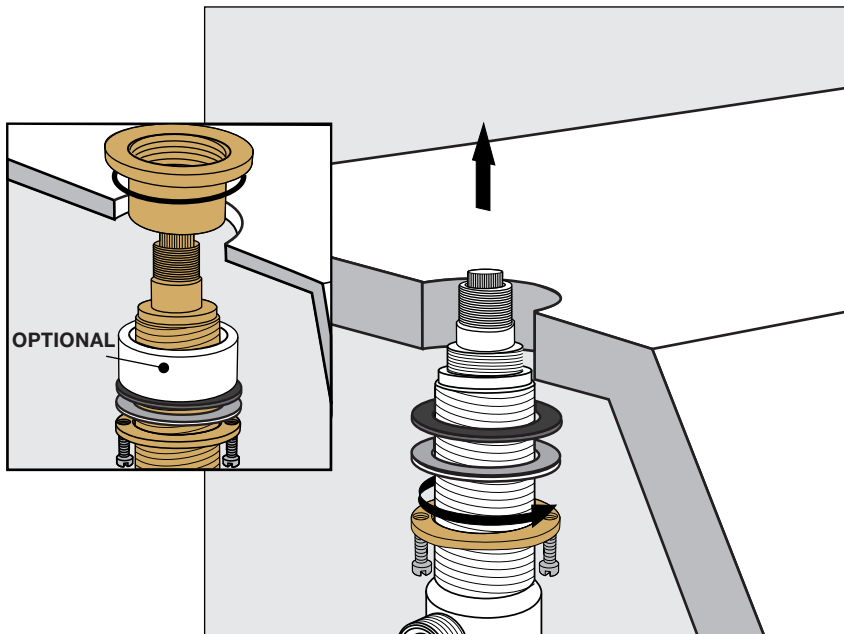

FV210/85L
Roman tub faucet plus

Installation

Dominic lever *plus* Roman tub faucet - Line 85L

Dominic lever *plus* Roman tub faucet - Line 85L

FV133/85L.0
(Optional / not included)
Hand shower, diverter valve
& complete handle

Installation

Dominic lever *plus* Roman tub faucet - Line 85L

Installation

Dominic lever *plus* Roman tub faucet - Line 85L

Installation

Dominic lever *plus* Roman tub faucet - Line 85L

Installation

Dominic lever *plus* Roman tub faucet - Line 85L