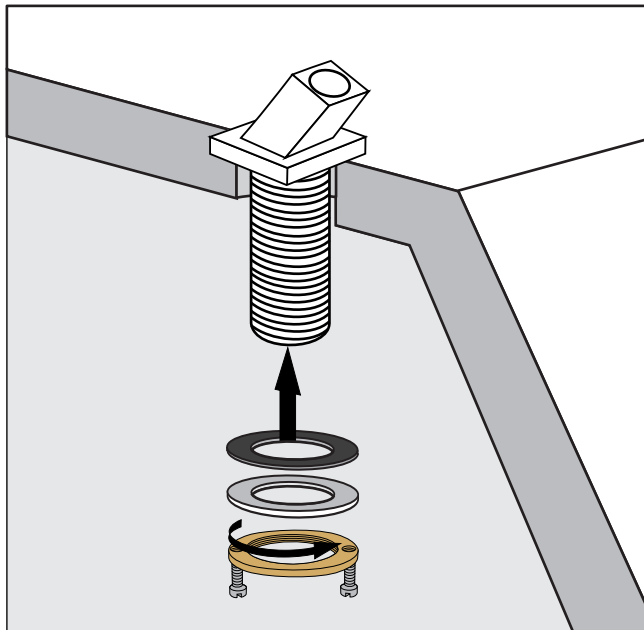

FV210/85L
Roman tub faucet plus

Installation

Dominic lever *plus* Roman tub faucet - Line 85L

Dominic lever *plus* Roman tub faucet - Line 85L

FV133/85L.0
(Optional / not included)
Hand shower, diverter valve
& complete handle

Installation

Dominic lever *plus* Roman tub faucet - Line 85L

Installation

Dominic lever *plus* Roman tub faucet - Line 85L

Installation

Dominic lever *plus* Roman tub faucet - Line 85L

Installation

Dominic lever *plus* Roman tub faucet - Line 85L