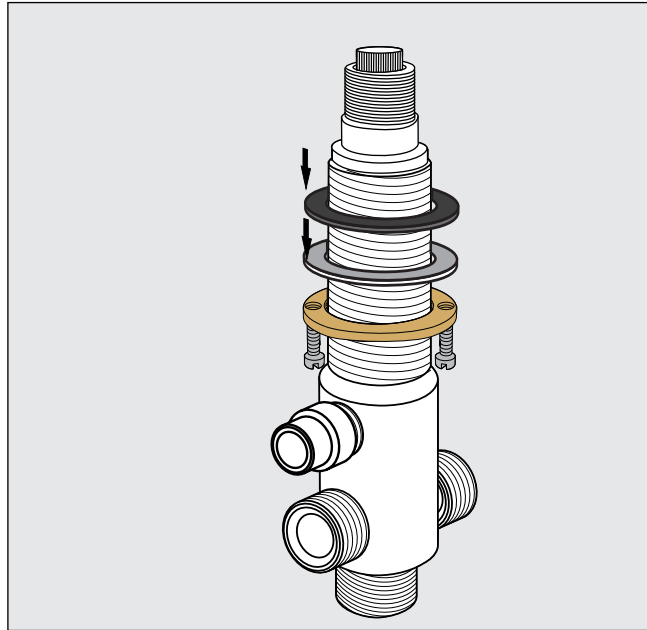

FRANZ VIEGENER

Dominic lever plus

i n s t a l l a t i o n

Dominic lever *plus* Roman tub faucet - Line 85L

CONGRATULATIONS !

This product has been subjected to stringent tests for its quality, performance and finish.

FV210/85L
Roman tub faucet plus

Installation

Dominic lever *plus* Roman tub faucet - Line 85L

Dominic lever *plus* Roman tub faucet - Line 85L

FV133/85L.0
(Optional / not included)
Hand shower, diverter valve
& complete handle

Installation

Dominic lever *plus* Roman tub faucet - Line 85L

Installation

Dominic lever *plus* Roman tub faucet - Line 85L

Installation

Dominic lever *plus* Roman tub faucet - Line 85L

Installation

Dominic lever *plus* Roman tub faucet - Line 85L