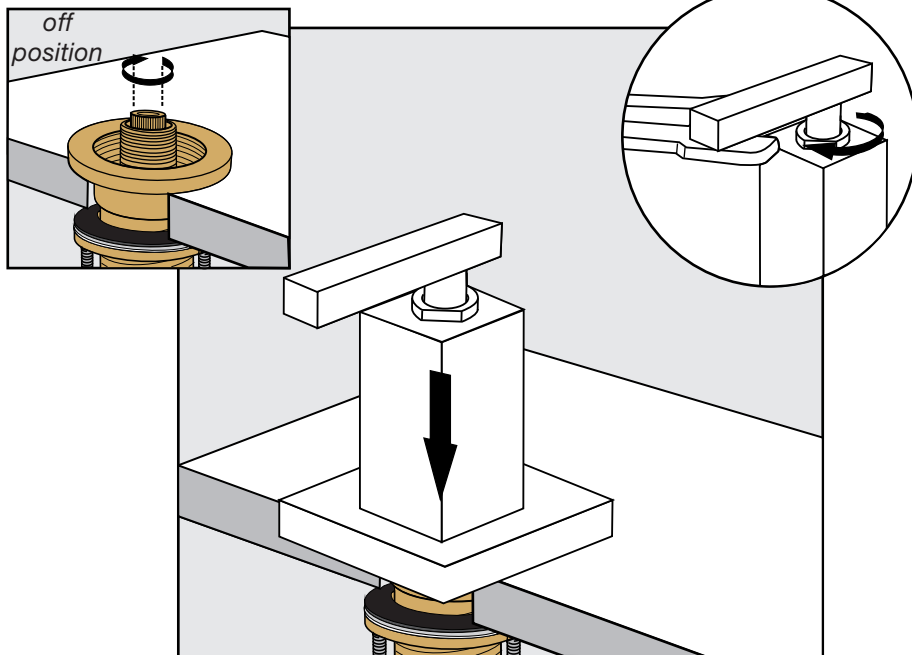

FV210/85L
Roman tub faucet plus

Installation

Dominic lever *plus* Roman tub faucet - Line 85L

Dominic lever *plus* Roman tub faucet - Line 85L

FV133/85L.0
(Optional / not included)
Hand shower, diverter valve
& complete handle

Installation

Dominic lever *plus* Roman tub faucet - Line 85L

Installation

Dominic lever *plus* Roman tub faucet - Line 85L

Installation

Dominic lever *plus* Roman tub faucet - Line 85L

Installation

Dominic lever *plus* Roman tub faucet - Line 85L