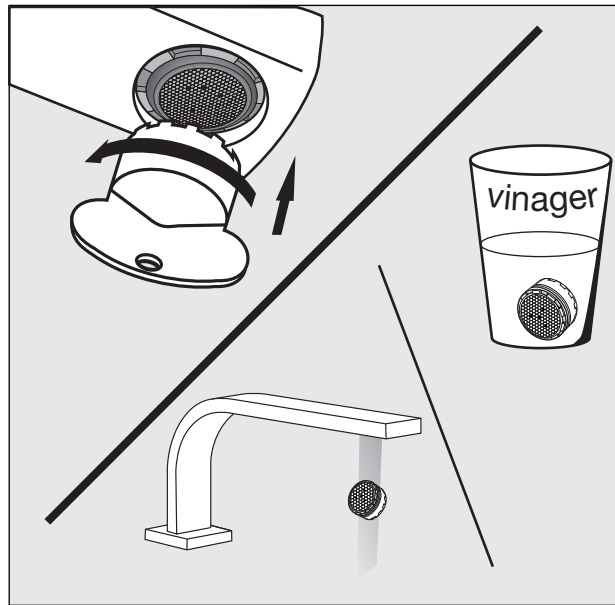

FV210/85L
Roman tub faucet plus

Installation

Dominic lever *plus* Roman tub faucet - Line 85L

Dominic lever *plus* Roman tub faucet - Line 85L

FV133/85L.0
(Optional / not included)
Hand shower, diverter valve
& complete handle

Installation

Dominic lever *plus* Roman tub faucet - Line 85L

Installation

Dominic lever *plus* Roman tub faucet - Line 85L

Installation

Dominic lever *plus* Roman tub faucet - Line 85L

Installation

Dominic lever *plus* Roman tub faucet - Line 85L

Installation**Dominic lever *plus* Roman tub faucet - Line 85L**

FRANZ VIEGENER

A FV S.A. company.

4000 Porett Drive • Gurnee Illinois 60031

Phone 847-244-1234 / Fax 847-244-1259

FRANZ VIEGENER reserve the right to make revisions without notice in the design of faucets and bathroom accessories or in packaging.
FOLLFV210/85L / Edition No 1 _ February, 2011
