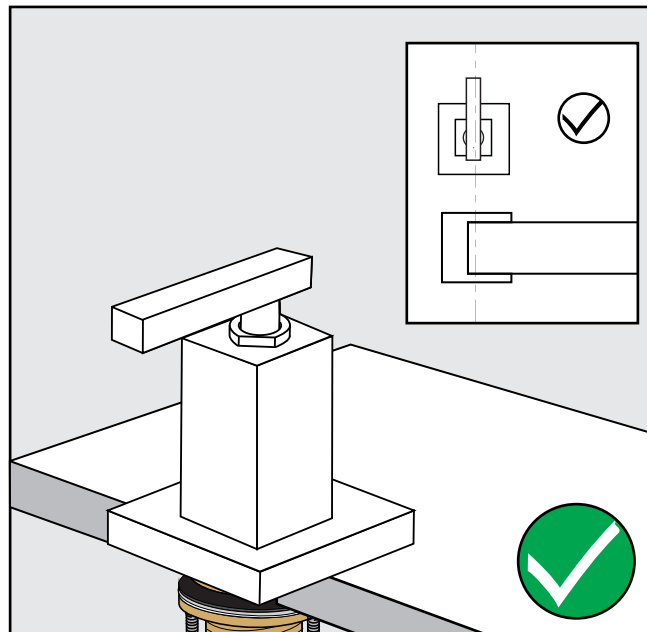

FV210/85L
Roman tub faucet plus

Installation

Dominic lever *plus* Roman tub faucet - Line 85L

Dominic lever *plus* Roman tub faucet - Line 85L

FV133/85L.0
(Optional / not included)
Hand shower, diverter valve
& complete handle

Installation

Dominic lever *plus* Roman tub faucet - Line 85L

Installation

Dominic lever *plus* Roman tub faucet - Line 85L

Installation

Dominic lever *plus* Roman tub faucet - Line 85L

Installation

Dominic lever *plus* Roman tub faucet - Line 85L