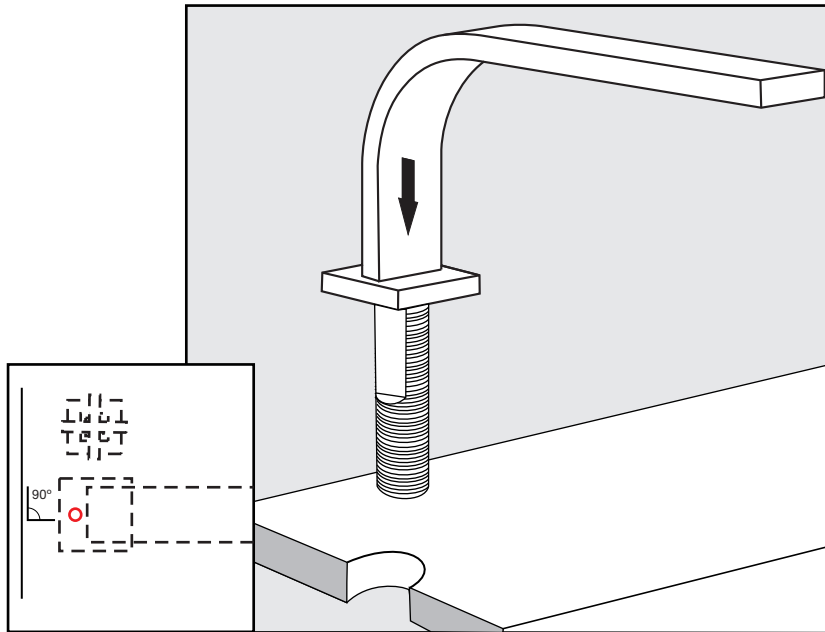

Required installation tools.

| Provided. | Not provided. |
|--|---|
|  |  Phillips Screwdriver |
|  |  Adjustable wrench |
|  |  Channellock |
|  Handle fixation wrench |  Sealant tape |

Dominic lever *plus* Roman tub faucet - Line 85L

FV210/85L
Roman tub faucet plus

Installation

Dominic lever *plus* Roman tub faucet - Line 85L

Dominic lever *plus* Roman tub faucet - Line 85L

FV133/85L.0
(Optional / not included)
Hand shower, diverter valve
& complete handle

Installation

Dominic lever *plus* Roman tub faucet - Line 85L

Installation

Dominic lever *plus* Roman tub faucet - Line 85L

Installation

Dominic lever *plus* Roman tub faucet - Line 85L

Installation

Dominic lever *plus* Roman tub faucet - Line 85L