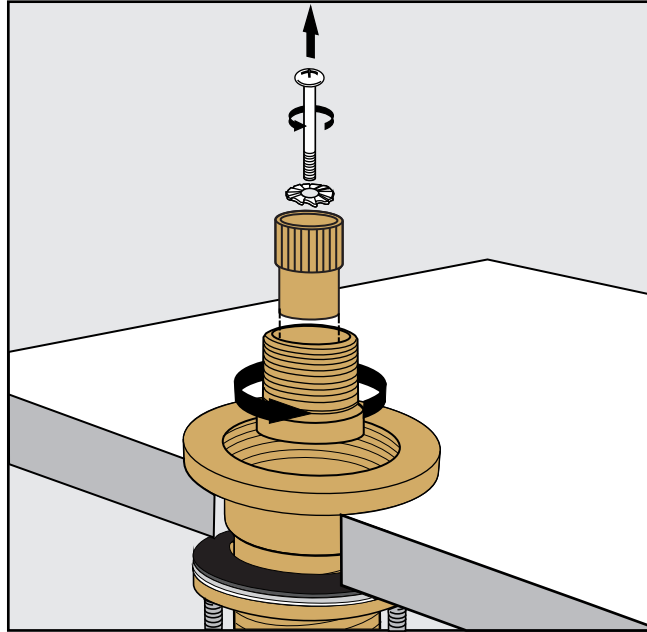

FV210/85L
Roman tub faucet plus

Installation

Dominic lever *plus* Roman tub faucet - Line 85L

Dominic lever *plus* Roman tub faucet - Line 85L

FV133/85L.0
(Optional / not included)
Hand shower, diverter valve
& complete handle

Installation

Dominic lever *plus* Roman tub faucet - Line 85L

Installation

Dominic lever *plus* Roman tub faucet - Line 85L

Installation

Dominic lever *plus* Roman tub faucet - Line 85L

Installation

Dominic lever *plus* Roman tub faucet - Line 85L