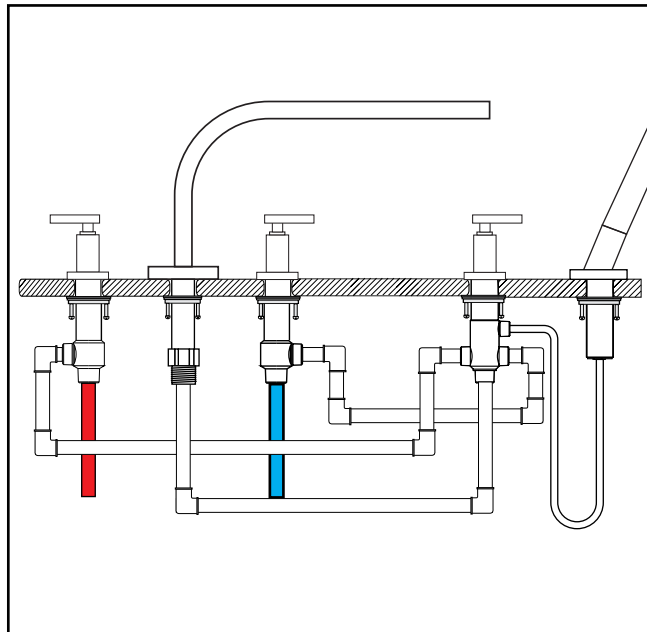

FV210/85L
Roman tub faucet plus

Installation

Dominic lever *plus* Roman tub faucet - Line 85L

Dominic lever *plus* Roman tub faucet - Line 85L

FV133/85L.0
(Optional / not included)
Hand shower, diverter valve
& complete handle

Installation

Dominic lever *plus* Roman tub faucet - Line 85L

Installation

Dominic lever *plus* Roman tub faucet - Line 85L

Installation

Dominic lever *plus* Roman tub faucet - Line 85L

Installation

Dominic lever *plus* Roman tub faucet - Line 85L

Installation**Dominic lever *plus* Roman tub faucet - Line 85L**

FRANZ VIEGENER

A FV S.A. company.

4000 Porett Drive • Gurnee Illinois 60031

Phone 847-244-1234 / Fax 847-244-1259

FRANZ VIEGENER reserve the right to make revisions without notice in the design of faucets and bathroom accessories or in packaging.
FOLLFV210/85L / Edition No 1 _ February, 2011
