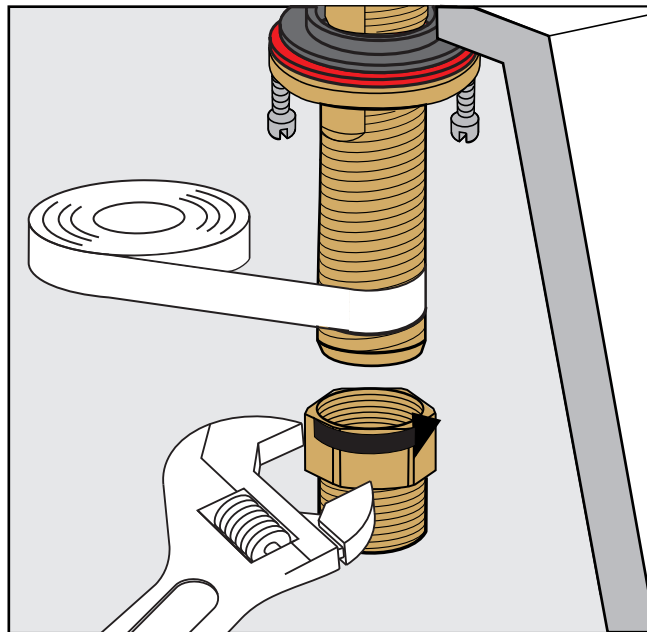

Required installation tools.

| Provided. | Not provided. |
|--|---|
|  |  Phillips Screwdriver |
|  |  Adjustable wrench |
|  |  Channellock |
|  Handle fixation wrench |  Sealant tape |

Dominic lever *plus* Roman tub faucet - Line 85L

FV210/85L
Roman tub faucet plus

Installation

Dominic lever *plus* Roman tub faucet - Line 85L

Dominic lever *plus* Roman tub faucet - Line 85L

FV133/85L.0
(Optional / not included)
Hand shower, diverter valve
& complete handle

Installation

Dominic lever *plus* Roman tub faucet - Line 85L

Installation

Dominic lever *plus* Roman tub faucet - Line 85L

Installation

Dominic lever *plus* Roman tub faucet - Line 85L

Installation

Dominic lever *plus* Roman tub faucet - Line 85L