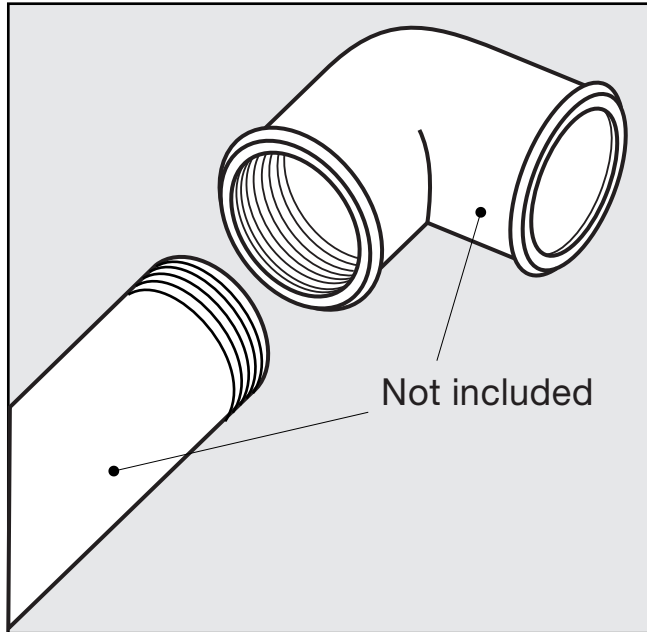

FV210/85L
Roman tub faucet plus

Installation

Dominic lever *plus* Roman tub faucet - Line 85L

Dominic lever *plus* Roman tub faucet - Line 85L

FV133/85L.0
(Optional / not included)
Hand shower, diverter valve
& complete handle

Installation

Dominic lever *plus* Roman tub faucet - Line 85L

Installation

Dominic lever *plus* Roman tub faucet - Line 85L

Installation

Dominic lever *plus* Roman tub faucet - Line 85L

Installation

Dominic lever *plus* Roman tub faucet - Line 85L