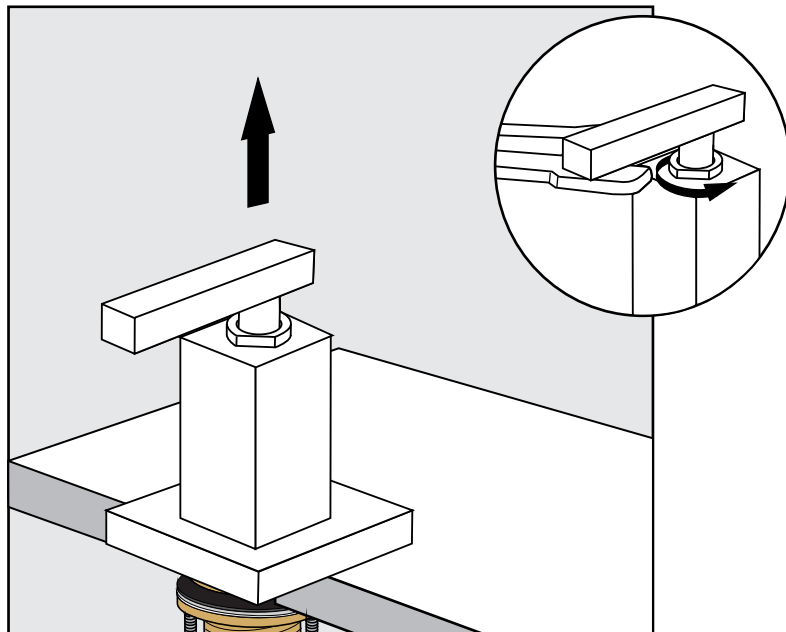

FV210/85L
Roman tub faucet plus

Installation

Dominic lever *plus* Roman tub faucet - Line 85L

Dominic lever *plus* Roman tub faucet - Line 85L

FV133/85L.0
(Optional / not included)
Hand shower, diverter valve
& complete handle

Installation

Dominic lever *plus* Roman tub faucet - Line 85L

Installation

Dominic lever *plus* Roman tub faucet - Line 85L

Installation

Dominic lever *plus* Roman tub faucet - Line 85L

Installation

Dominic lever *plus* Roman tub faucet - Line 85L