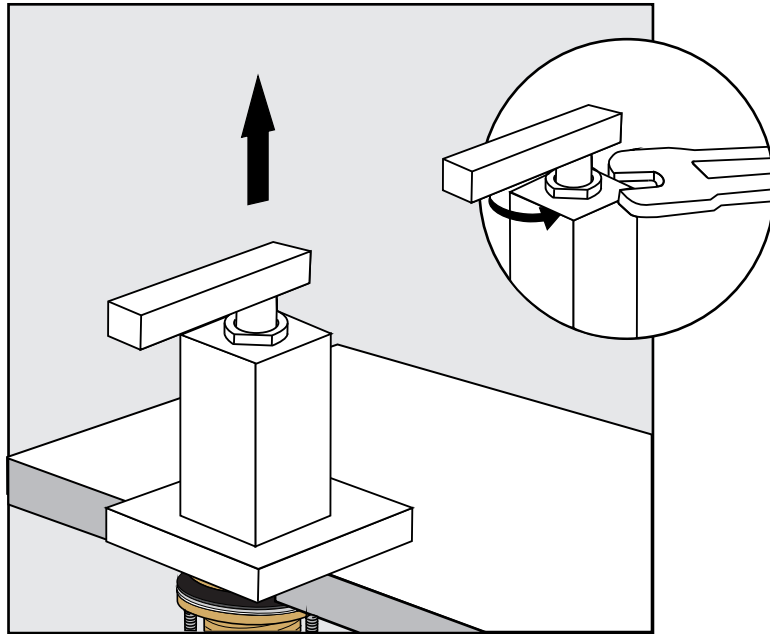

FV210/85L
Roman tub faucet plus

Installation

Dominic lever *plus* Roman tub faucet - Line 85L

Dominic lever *plus* Roman tub faucet - Line 85L

FV133/85L.0
(Optional / not included)
Hand shower, diverter valve
& complete handle

Installation

Dominic lever *plus* Roman tub faucet - Line 85L

Installation

Dominic lever *plus* Roman tub faucet - Line 85L

Installation

Dominic lever *plus* Roman tub faucet - Line 85L

Installation

Dominic lever *plus* Roman tub faucet - Line 85L