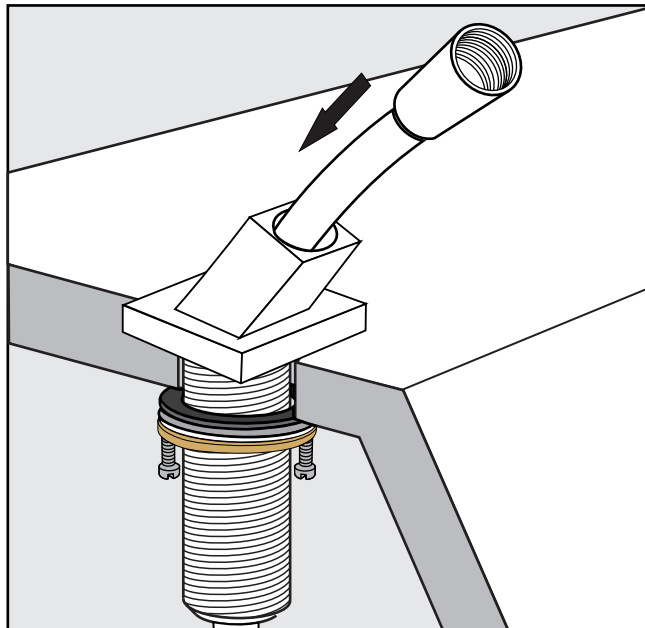

FV210/85L
Roman tub faucet plus

Installation

Dominic lever *plus* Roman tub faucet - Line 85L

Dominic lever *plus* Roman tub faucet - Line 85L

FV133/85L.0
(Optional / not included)
Hand shower, diverter valve
& complete handle

Installation

Dominic lever *plus* Roman tub faucet - Line 85L

Installation

Dominic lever *plus* Roman tub faucet - Line 85L

Installation

Dominic lever *plus* Roman tub faucet - Line 85L

Installation

Dominic lever *plus* Roman tub faucet - Line 85L