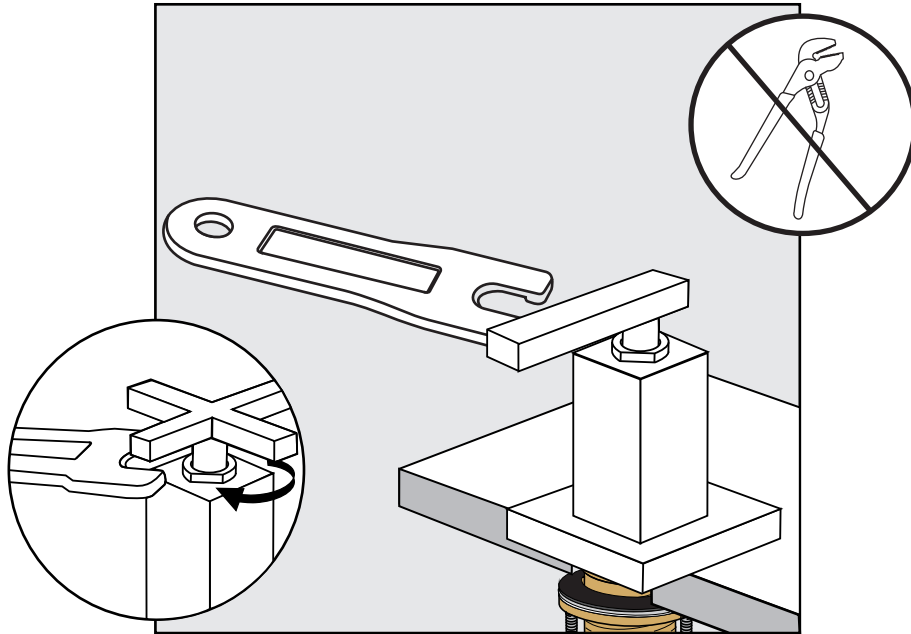

Required installation tools.

| Provided. | Not provided. |
|--|---|
|  |  Phillips Screwdriver |
|  |  Adjustable wrench |
|  |  Channellock |
|  Handle fixation wrench |  Sealant tape |

Dominic lever *plus* Roman tub faucet - Line 85L

FV210/85L
Roman tub faucet plus

Installation

Dominic lever *plus* Roman tub faucet - Line 85L

Dominic lever *plus* Roman tub faucet - Line 85L

FV133/85L.0
(Optional / not included)
Hand shower, diverter valve
& complete handle

Installation

Dominic lever *plus* Roman tub faucet - Line 85L

Installation

Dominic lever *plus* Roman tub faucet - Line 85L

Installation

Dominic lever *plus* Roman tub faucet - Line 85L

Installation

Dominic lever *plus* Roman tub faucet - Line 85L