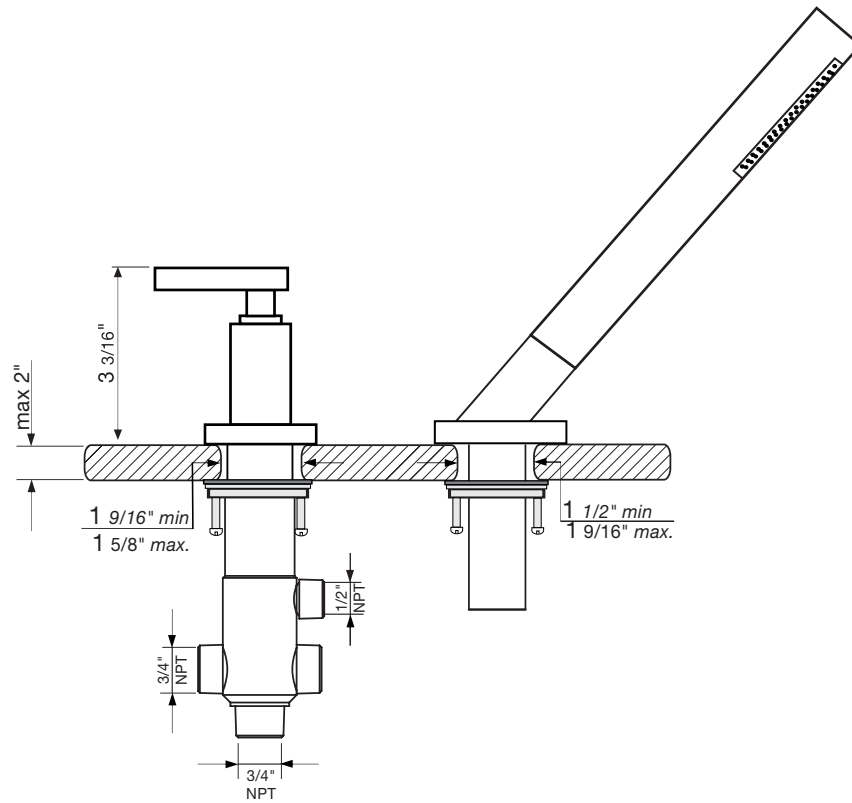

Required installation tools.

| Provided. | Not provided. |
|--|---|
|  |  Phillips Screwdriver |
|  |  Adjustable wrench |
|  |  Channellock |
|  Handle fixation wrench |  Sealant tape |

Dominic lever *plus* Roman tub faucet - Line 85L

FV210/85L
Roman tub faucet plus

Installation

Dominic lever *plus* Roman tub faucet - Line 85L

Dominic lever *plus* Roman tub faucet - Line 85L

FV133/85L.0
(Optional / not included)
Hand shower, diverter valve
& complete handle

Installation

Dominic lever *plus* Roman tub faucet - Line 85L

Installation

Dominic lever *plus* Roman tub faucet - Line 85L

Installation

Dominic lever *plus* Roman tub faucet - Line 85L

Installation

Dominic lever *plus* Roman tub faucet - Line 85L