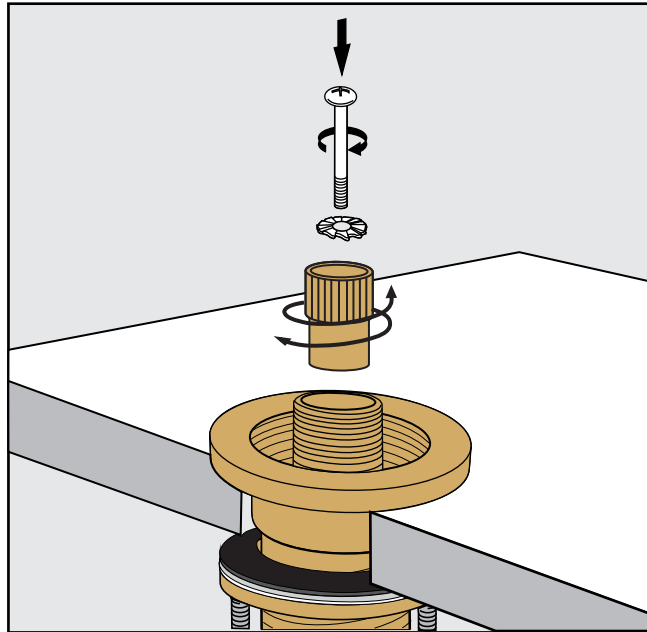

FV210/85L
Roman tub faucet plus

Installation

Dominic lever *plus* Roman tub faucet - Line 85L

Dominic lever *plus* Roman tub faucet - Line 85L

FV133/85L.0
(Optional / not included)
Hand shower, diverter valve
& complete handle

Installation

Dominic lever *plus* Roman tub faucet - Line 85L

Installation

Dominic lever *plus* Roman tub faucet - Line 85L

Installation

Dominic lever *plus* Roman tub faucet - Line 85L

Installation

Dominic lever *plus* Roman tub faucet - Line 85L