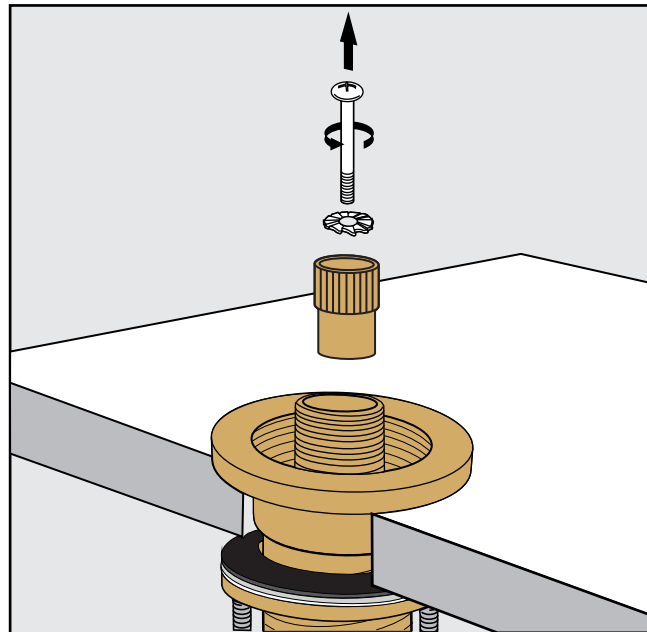

FV210/85L
Roman tub faucet plus

Installation

Dominic lever *plus* Roman tub faucet - Line 85L

Dominic lever *plus* Roman tub faucet - Line 85L

FV133/85L.0
(Optional / not included)
Hand shower, diverter valve
& complete handle

Installation

Dominic lever *plus* Roman tub faucet - Line 85L

Installation

Dominic lever *plus* Roman tub faucet - Line 85L

Installation

Dominic lever *plus* Roman tub faucet - Line 85L

Installation

Dominic lever *plus* Roman tub faucet - Line 85L