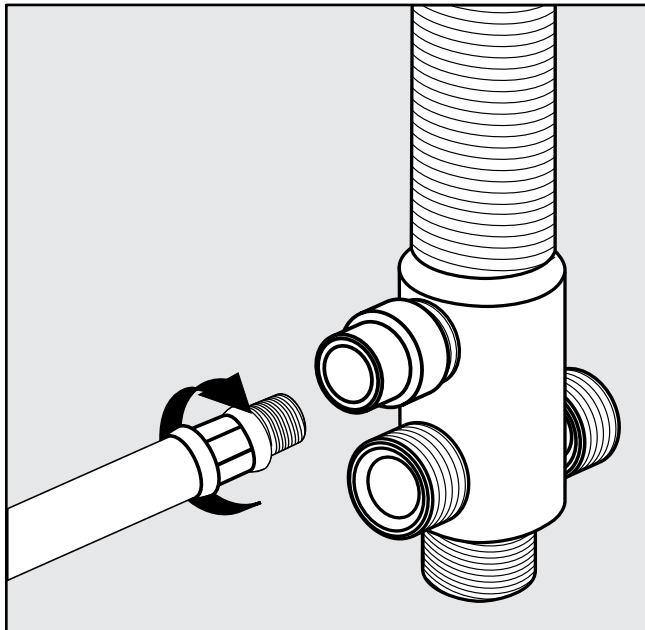

FV210/85L
Roman tub faucet plus

Installation

Dominic lever *plus* Roman tub faucet - Line 85L

Dominic lever *plus* Roman tub faucet - Line 85L

FV133/85L.0
(Optional / not included)
Hand shower, diverter valve
& complete handle

Installation

Dominic lever *plus* Roman tub faucet - Line 85L

Installation

Dominic lever *plus* Roman tub faucet - Line 85L

Installation

Dominic lever *plus* Roman tub faucet - Line 85L

Installation

Dominic lever *plus* Roman tub faucet - Line 85L

Installation**Dominic lever *plus* Roman tub faucet - Line 85L**

FRANZ VIEGENER

A FV S.A. company.

4000 Porett Drive • Gurnee Illinois 60031

Phone 847-244-1234 / Fax 847-244-1259

FRANZ VIEGENER reserve the right to make revisions without notice in the design of faucets and bathroom accessories or in packaging.
FOLLFV210/85L / Edition No 1 _ February, 2011
