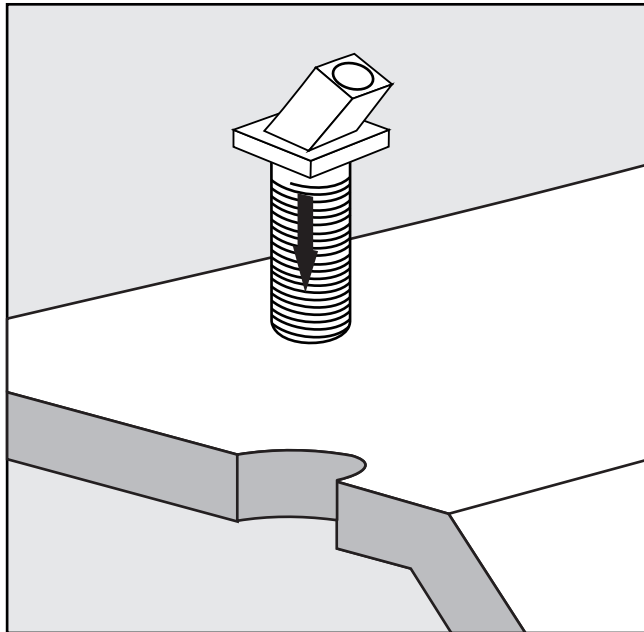

FV210/85L
Roman tub faucet plus

Installation

Dominic lever *plus* Roman tub faucet - Line 85L

Dominic lever *plus* Roman tub faucet - Line 85L

FV133/85L.0
(Optional / not included)
Hand shower, diverter valve
& complete handle

Installation

Dominic lever *plus* Roman tub faucet - Line 85L

Installation

Dominic lever *plus* Roman tub faucet - Line 85L

Installation

Dominic lever *plus* Roman tub faucet - Line 85L

Installation

Dominic lever *plus* Roman tub faucet - Line 85L