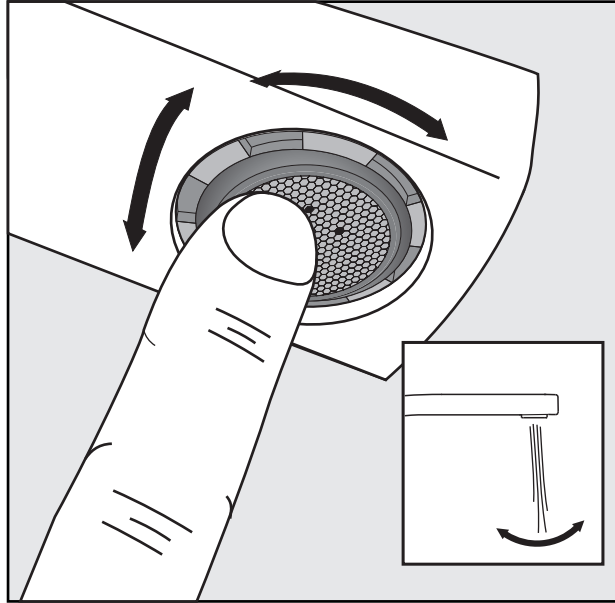

FV210/85L
Roman tub faucet plus

Installation

Dominic lever *plus* Roman tub faucet - Line 85L

Dominic lever *plus* Roman tub faucet - Line 85L

FV133/85L.0
(Optional / not included)
Hand shower, diverter valve
& complete handle

Installation

Dominic lever *plus* Roman tub faucet - Line 85L

Installation

Dominic lever *plus* Roman tub faucet - Line 85L

Installation

Dominic lever *plus* Roman tub faucet - Line 85L

Installation

Dominic lever *plus* Roman tub faucet - Line 85L

Installation**Dominic lever *plus* Roman tub faucet - Line 85L**

FRANZ VIEGENER

A FV S.A. company.

4000 Porett Drive • Gurnee Illinois 60031

Phone 847-244-1234 / Fax 847-244-1259

FRANZ VIEGENER reserve the right to make revisions without notice in the design of faucets and bathroom accessories or in packaging.
FOLLFV210/85L / Edition No 1 _ February, 2011
