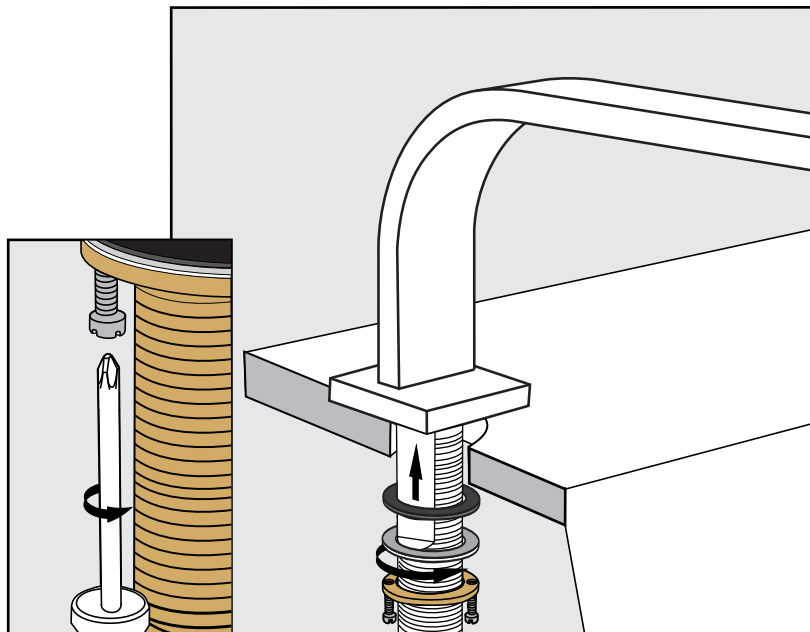

Required installation tools.

| Provided. | Not provided. |
|--|---|
|  |  Phillips Screwdriver |
|  |  Adjustable wrench |
|  |  Channellock |
|  Handle fixation wrench |  Sealant tape |

Dominic lever *plus* Roman tub faucet - Line 85L

FV210/85L
Roman tub faucet plus

Installation

Dominic lever *plus* Roman tub faucet - Line 85L

Dominic lever *plus* Roman tub faucet - Line 85L

FV133/85L.0
(Optional / not included)
Hand shower, diverter valve
& complete handle

Installation

Dominic lever *plus* Roman tub faucet - Line 85L

Installation

Dominic lever *plus* Roman tub faucet - Line 85L

Installation

Dominic lever *plus* Roman tub faucet - Line 85L

Installation

Dominic lever *plus* Roman tub faucet - Line 85L