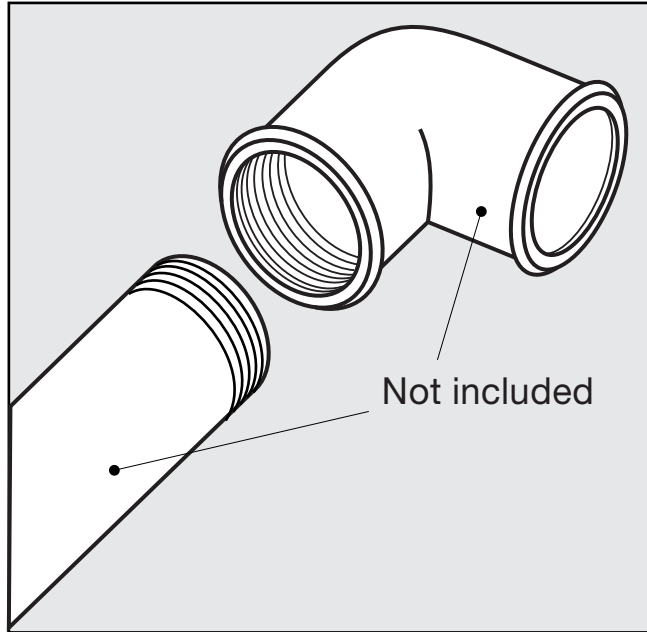

Installation

Dominic lever *plus* Roman tub faucet - Line 85L

Installation

Dominic lever *plus* Roman tub faucet - Line 85L

Installation

Dominic lever *plus* Roman tub faucet - Line 85L

Installation

Dominic lever *plus* Roman tub faucet - Line 85L

Installation**Dominic lever *plus* Roman tub faucet - Line 85L**

FRANZ VIEGENER

A FV S.A. company.

4000 Porett Drive • Gurnee Illinois 60031

Phone 847-244-1234 / Fax 847-244-1259

FRANZ VIEGENER reserve the right to make revisions without notice in the design of faucets and bathroom accessories or in packaging.
FOLLFV210/85L / Edition No 1 _ February, 2011
