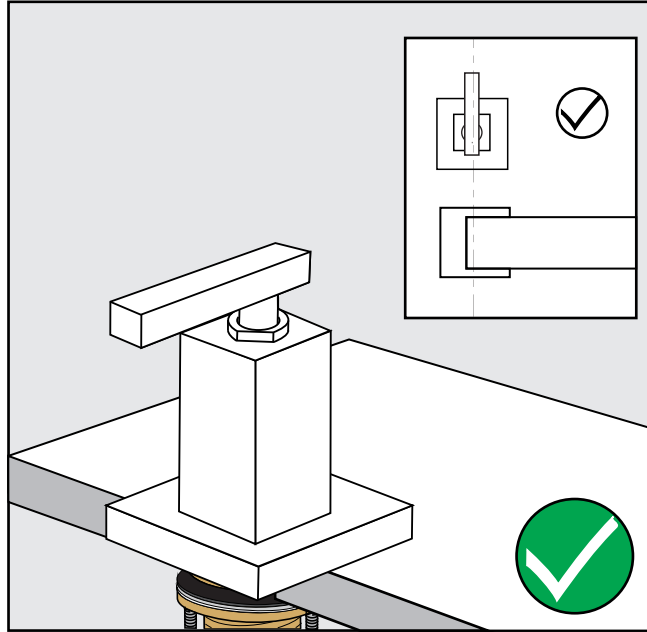

FV210/85L
Roman tub faucet plus

Installation

Dominic lever *plus* Roman tub faucet - Line 85L

Dominic lever *plus* Roman tub faucet - Line 85L

FV133/85L.0
(Optional / not included)
Hand shower, diverter valve
& complete handle

Installation

Dominic lever *plus* Roman tub faucet - Line 85L

Installation

Dominic lever *plus* Roman tub faucet - Line 85L

Installation

Dominic lever *plus* Roman tub faucet - Line 85L

Installation

Dominic lever *plus* Roman tub faucet - Line 85L