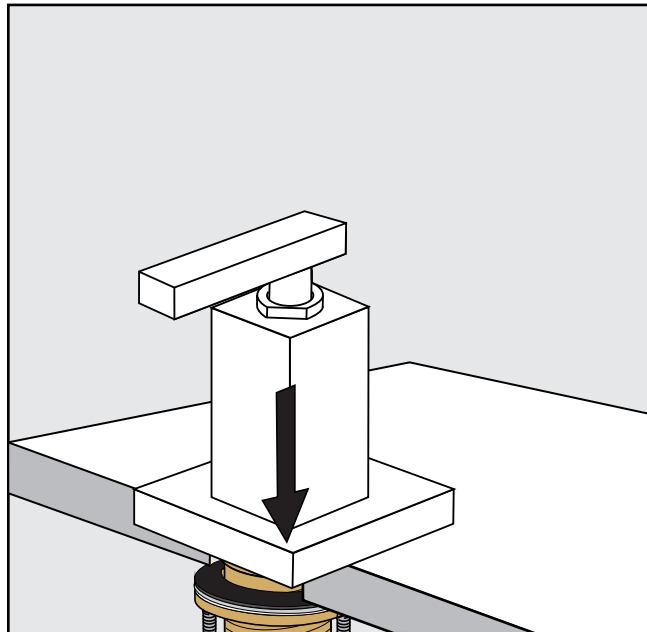

FV210/85L
Roman tub faucet plus

Installation

Dominic lever *plus* Roman tub faucet - Line 85L

Dominic lever *plus* Roman tub faucet - Line 85L

FV133/85L.0
(Optional / not included)
Hand shower, diverter valve
& complete handle

Installation

Dominic lever *plus* Roman tub faucet - Line 85L

Installation

Dominic lever *plus* Roman tub faucet - Line 85L

Installation

Dominic lever *plus* Roman tub faucet - Line 85L

Installation

Dominic lever *plus* Roman tub faucet - Line 85L