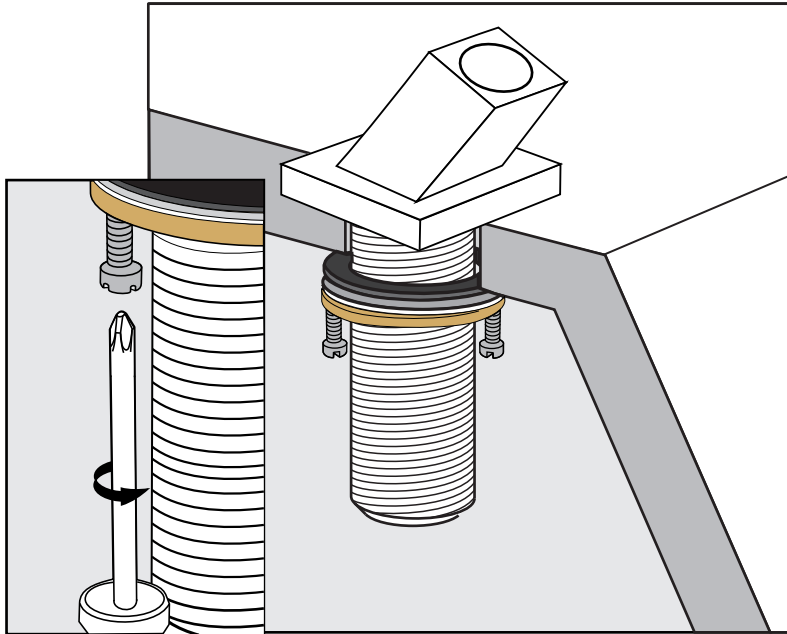

FV210/85L
Roman tub faucet plus

Installation

Dominic lever *plus* Roman tub faucet - Line 85L

Dominic lever *plus* Roman tub faucet - Line 85L

FV133/85L.0
(Optional / not included)
Hand shower, diverter valve
& complete handle

Installation

Dominic lever *plus* Roman tub faucet - Line 85L

Installation

Dominic lever *plus* Roman tub faucet - Line 85L

Installation

Dominic lever *plus* Roman tub faucet - Line 85L

Installation

Dominic lever *plus* Roman tub faucet - Line 85L