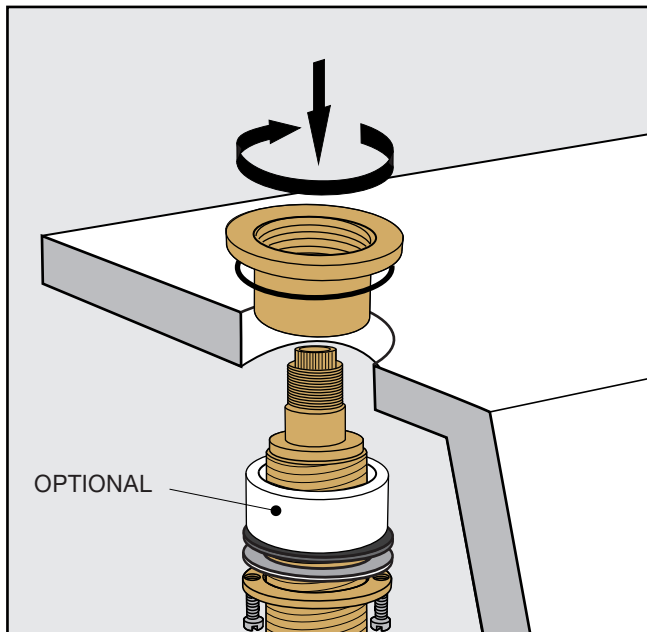

FV210/85L
Roman tub faucet plus

Installation

Dominic lever *plus* Roman tub faucet - Line 85L

Dominic lever *plus* Roman tub faucet - Line 85L

FV133/85L.0
(Optional / not included)
Hand shower, diverter valve
& complete handle

Installation

Dominic lever *plus* Roman tub faucet - Line 85L

Installation

Dominic lever *plus* Roman tub faucet - Line 85L

Installation

Dominic lever *plus* Roman tub faucet - Line 85L

Installation

Dominic lever *plus* Roman tub faucet - Line 85L