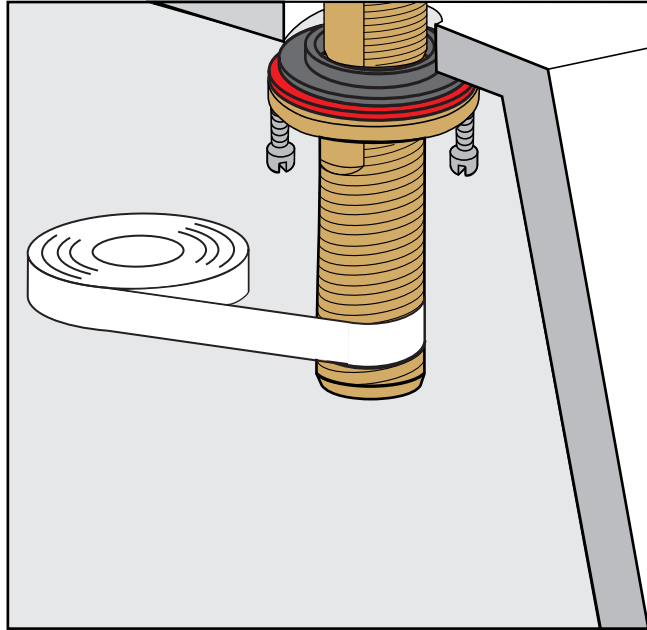

Required installation tools.

| Provided. | Not provided. |
|--|---|
|  |  Phillips Screwdriver |
|  |  Adjustable wrench |
|  |  Channellock |
|  Handle fixation wrench |  Sealant tape |

Dominic lever *plus* Roman tub faucet - Line 85L

FV210/85L
Roman tub faucet plus

Installation

Dominic lever *plus* Roman tub faucet - Line 85L

Dominic lever *plus* Roman tub faucet - Line 85L

FV133/85L.0
(Optional / not included)
Hand shower, diverter valve
& complete handle

Installation

Dominic lever *plus* Roman tub faucet - Line 85L

Installation

Dominic lever *plus* Roman tub faucet - Line 85L

Installation

Dominic lever *plus* Roman tub faucet - Line 85L

Installation

Dominic lever *plus* Roman tub faucet - Line 85L