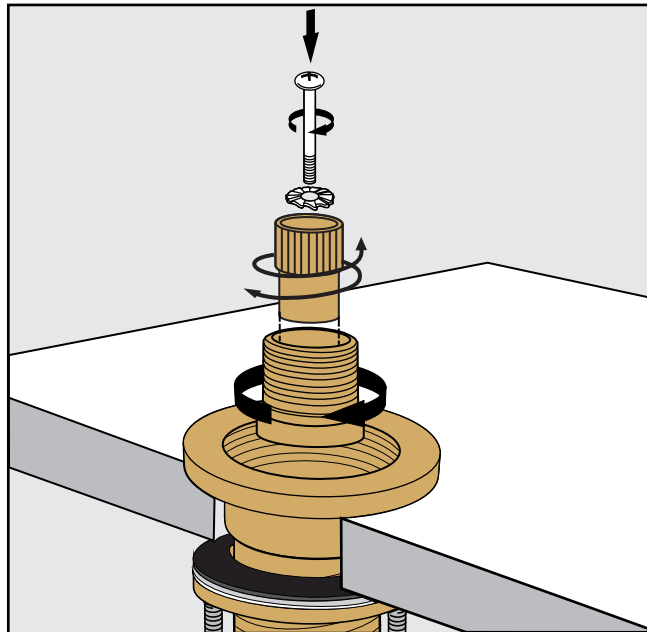

FV210/85L
Roman tub faucet plus

Installation

Dominic lever *plus* Roman tub faucet - Line 85L

Dominic lever *plus* Roman tub faucet - Line 85L

FV133/85L.0
(Optional / not included)
Hand shower, diverter valve
& complete handle

Installation

Dominic lever *plus* Roman tub faucet - Line 85L

Installation

Dominic lever *plus* Roman tub faucet - Line 85L

Installation

Dominic lever *plus* Roman tub faucet - Line 85L

Installation

Dominic lever *plus* Roman tub faucet - Line 85L