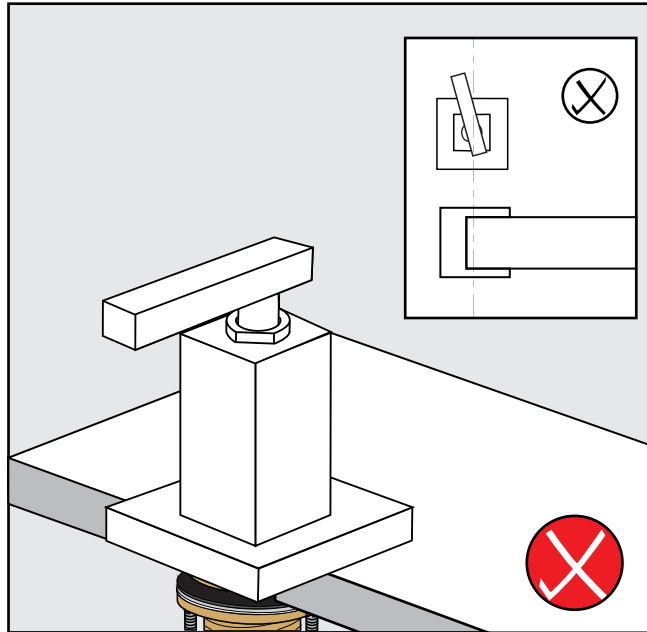

Installation

Dominic lever *plus* Roman tub faucet - Line 85L

Installation

Dominic lever *plus* Roman tub faucet - Line 85L

Installation

Dominic lever *plus* Roman tub faucet - Line 85L

Installation

Dominic lever *plus* Roman tub faucet - Line 85L