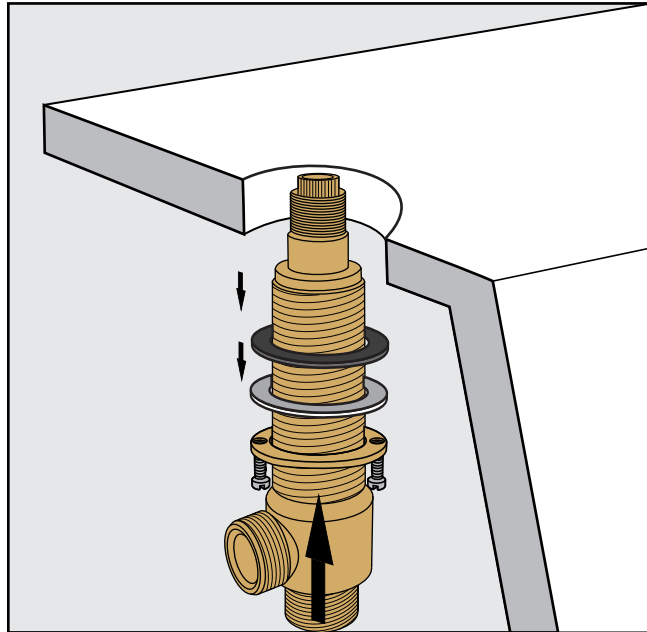

FV210/85L
Roman tub faucet plus

Installation

Dominic lever *plus* Roman tub faucet - Line 85L

Dominic lever *plus* Roman tub faucet - Line 85L

FV133/85L.0
(Optional / not included)
Hand shower, diverter valve
& complete handle

Installation

Dominic lever *plus* Roman tub faucet - Line 85L

Installation

Dominic lever *plus* Roman tub faucet - Line 85L

Installation

Dominic lever *plus* Roman tub faucet - Line 85L

Installation

Dominic lever *plus* Roman tub faucet - Line 85L