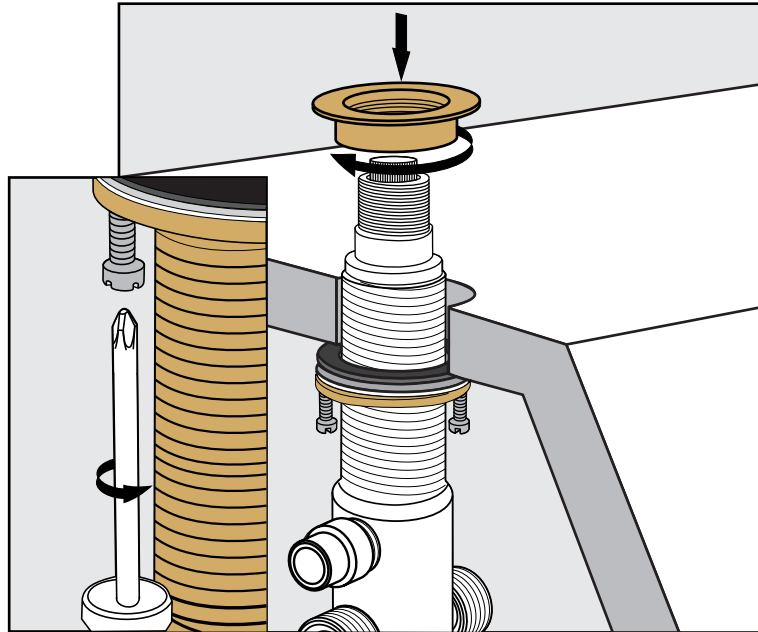

FV210/85L
Roman tub faucet plus

Installation

Dominic lever *plus* Roman tub faucet - Line 85L

Dominic lever *plus* Roman tub faucet - Line 85L

FV133/85L.0
(Optional / not included)
Hand shower, diverter valve
& complete handle

Installation

Dominic lever *plus* Roman tub faucet - Line 85L

Installation

Dominic lever *plus* Roman tub faucet - Line 85L

Installation

Dominic lever *plus* Roman tub faucet - Line 85L

Installation

Dominic lever *plus* Roman tub faucet - Line 85L