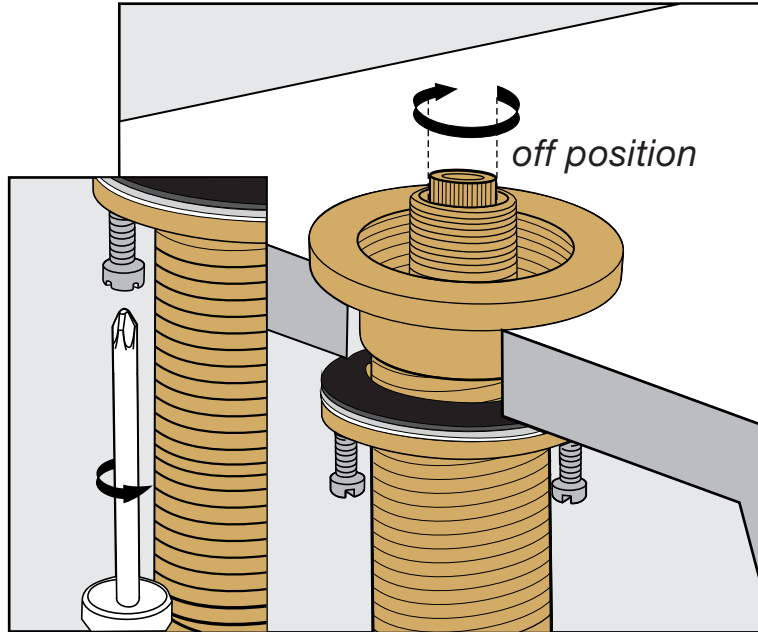

FV210/85L
Roman tub faucet plus

Installation

Dominic lever *plus* Roman tub faucet - Line 85L

Dominic lever *plus* Roman tub faucet - Line 85L

FV133/85L.0
(Optional / not included)
Hand shower, diverter valve
& complete handle

Installation

Dominic lever *plus* Roman tub faucet - Line 85L

Installation

Dominic lever *plus* Roman tub faucet - Line 85L

Installation

Dominic lever *plus* Roman tub faucet - Line 85L

Installation

Dominic lever *plus* Roman tub faucet - Line 85L