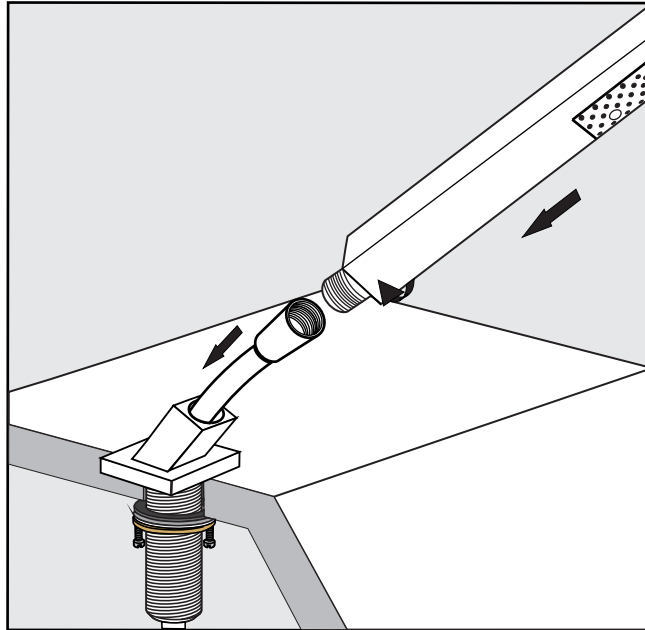

Installation

Dominic lever *plus* Roman tub faucet - Line 85L

Installation

Dominic lever *plus* Roman tub faucet - Line 85L

Installation

Dominic lever *plus* Roman tub faucet - Line 85L

Installation

Dominic lever *plus* Roman tub faucet - Line 85L