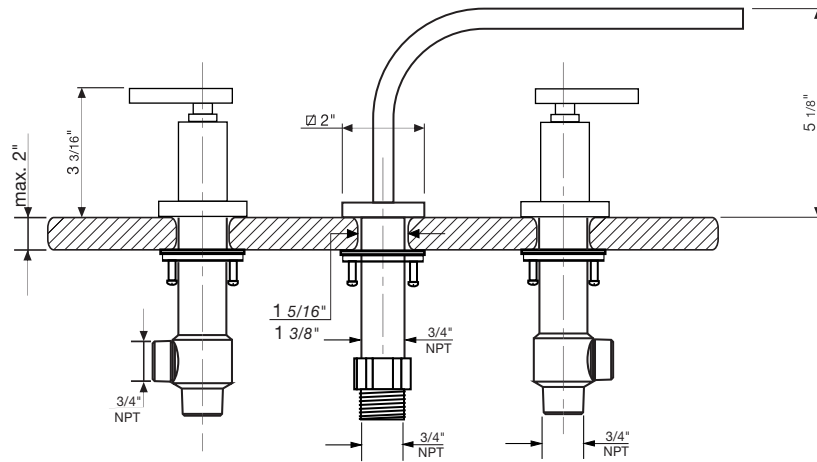

Required installation tools.

| Provided. | Not provided. |
|--|---|
|  |  Phillips Screwdriver |
|  |  Adjustable wrench |
|  |  Channellock |
|  Handle fixation wrench |  Sealant tape |

Dominic lever *plus* Roman tub faucet - Line 85L

FV210/85L
Roman tub faucet plus

Installation

Dominic lever *plus* Roman tub faucet - Line 85L

Dominic lever *plus* Roman tub faucet - Line 85L

FV133/85L.0
(Optional / not included)
Hand shower, diverter valve
& complete handle

Installation

Dominic lever *plus* Roman tub faucet - Line 85L

Installation

Dominic lever *plus* Roman tub faucet - Line 85L

Installation

Dominic lever *plus* Roman tub faucet - Line 85L

Installation

Dominic lever *plus* Roman tub faucet - Line 85L