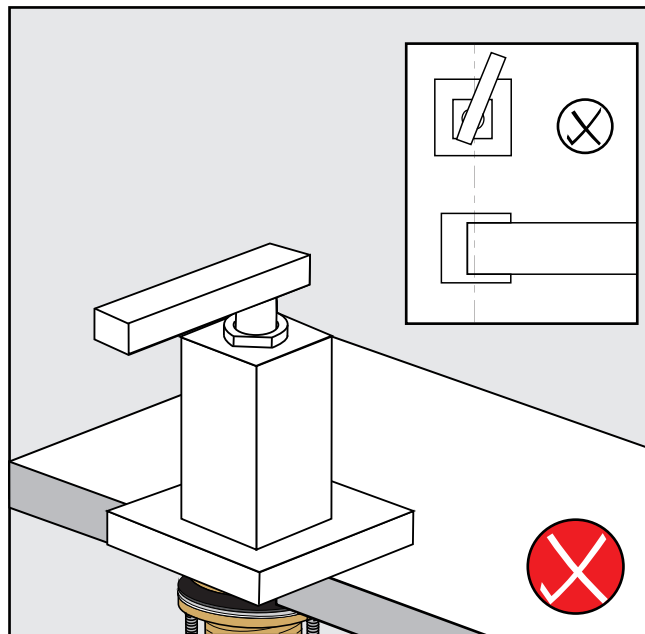

FV210/85L
Roman tub faucet plus

Installation

Dominic lever *plus* Roman tub faucet - Line 85L

Dominic lever *plus* Roman tub faucet - Line 85L

FV133/85L.0
(Optional / not included)
Hand shower, diverter valve
& complete handle

Installation

Dominic lever *plus* Roman tub faucet - Line 85L

Installation

Dominic lever *plus* Roman tub faucet - Line 85L

Installation

Dominic lever *plus* Roman tub faucet - Line 85L

Installation

Dominic lever *plus* Roman tub faucet - Line 85L