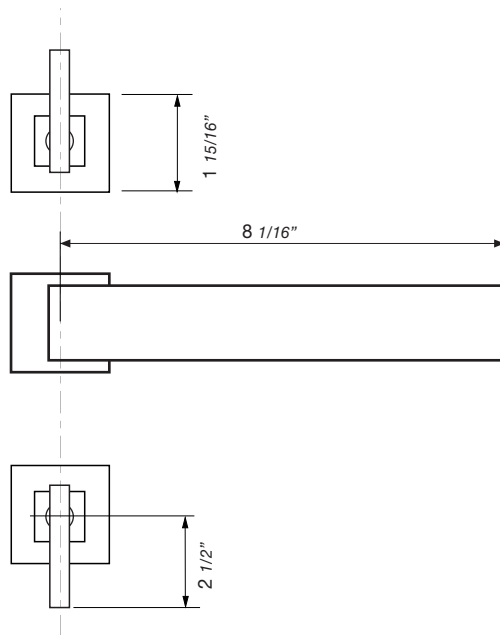

FRANZ VIEGENER

Dominic lever plus

i n s t a l l a t i o n

Dominic lever *plus* Roman tub faucet - Line 85L

CONGRATULATIONS !

This product has been subjected to stringent tests for its quality, performance and finish.

Required installation tools.

| Provided. | Not provided. |
|--|---|
|  |  Phillips Screwdriver |
|  |  Adjustable wrench |
|  |  Channellock |
|  Handle fixation wrench |  Sealant tape |

Dominic lever *plus* Roman tub faucet - Line 85L

FV210/85L
Roman tub faucet plus

Installation

Dominic lever *plus* Roman tub faucet - Line 85L

Dominic lever *plus* Roman tub faucet - Line 85L

FV133/85L.0
(Optional / not included)
Hand shower, diverter valve
& complete handle

Installation

Dominic lever *plus* Roman tub faucet - Line 85L

Installation

Dominic lever *plus* Roman tub faucet - Line 85L

Installation

Dominic lever *plus* Roman tub faucet - Line 85L

Installation

Dominic lever *plus* Roman tub faucet - Line 85L