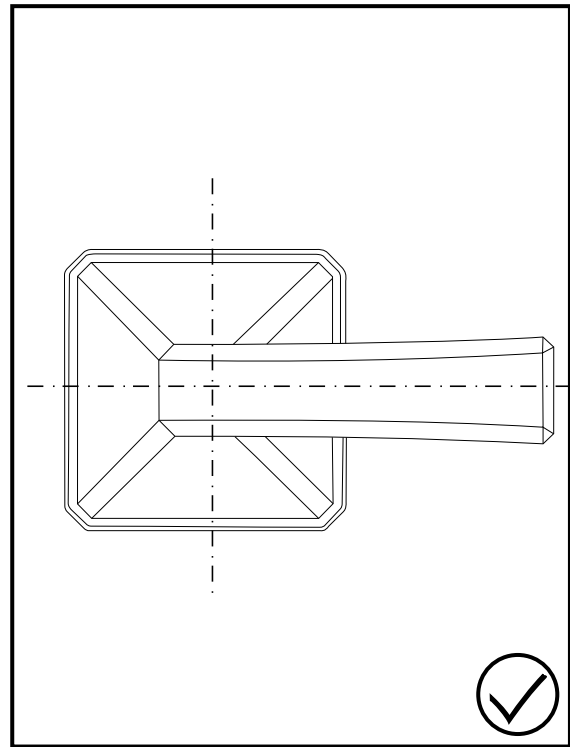

Casablanca Roman tub Faucets - Line 60

FV210/60

Roman tub faucet plus

Installation**Casablanca Roman tub Faucets - Line 60**

FV133/60.0

(Optional / not included)

*Hand shower, diverter valve
& complete handle*