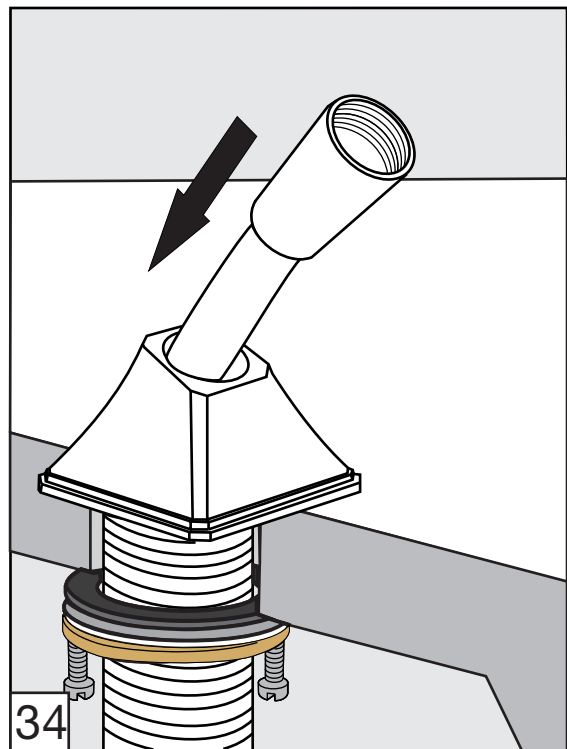

Casablanca Roman tub Faucets - Line 60

FV210/60

Roman tub faucet plus

Installation**Casablanca Roman tub Faucets - Line 60**

FV133/60.0

(Optional / not included)

*Hand shower, diverter valve
& complete handle*