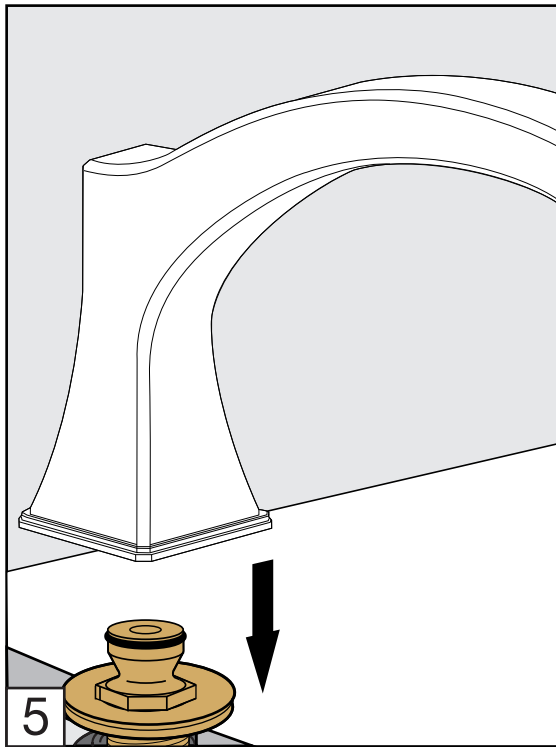

Casablanca Roman tub Faucets - Line 60

FV210/60

Roman tub faucet plus

Installation**Casablanca Roman tub Faucets - Line 60**

FV133/60.0

(Optional / not included)

*Hand shower, diverter valve
& complete handle*