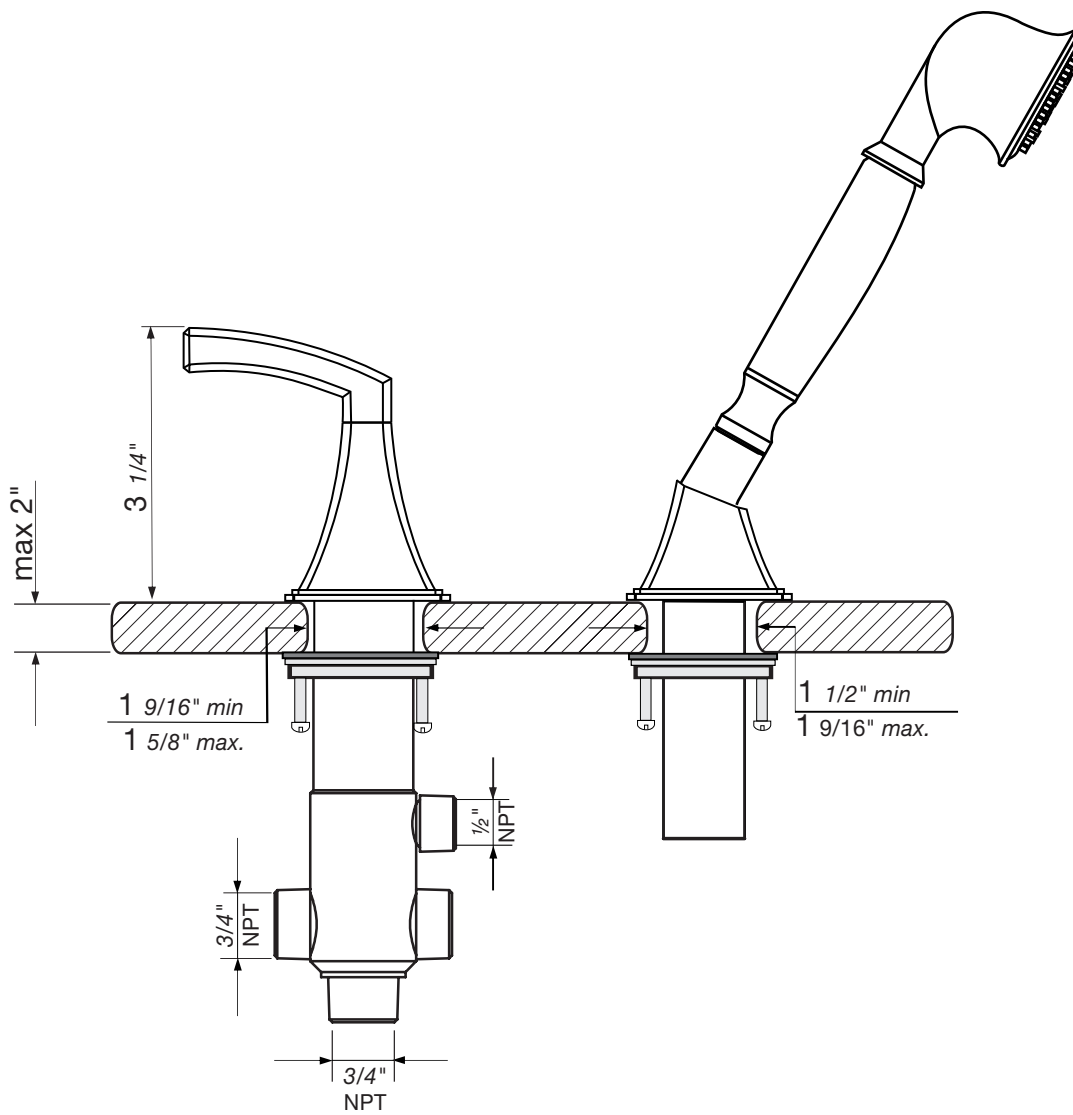

Casablanca Roman tub Faucets - Line 60

FV210/60

Roman tub faucet plus

Installation**Casablanca Roman tub Faucets - Line 60**

FV133/60.0

(Optional / not included)

*Hand shower, diverter valve
& complete handle*

Casablanca Roman tub Faucets - Line 60

FRANZ VIEGENER

A FV S.A. company.

4000 Porett Drive • Gurnee Illinois 60031

Phone 847-244-1234 / Fax 847-244-1259

FRANZ VIEGENER reserve the right to make revisions without notice in the design of faucets and bathroom accessories or in packaging.
FOLLFV210/60 _ Edition No 1 _ October 2011.
