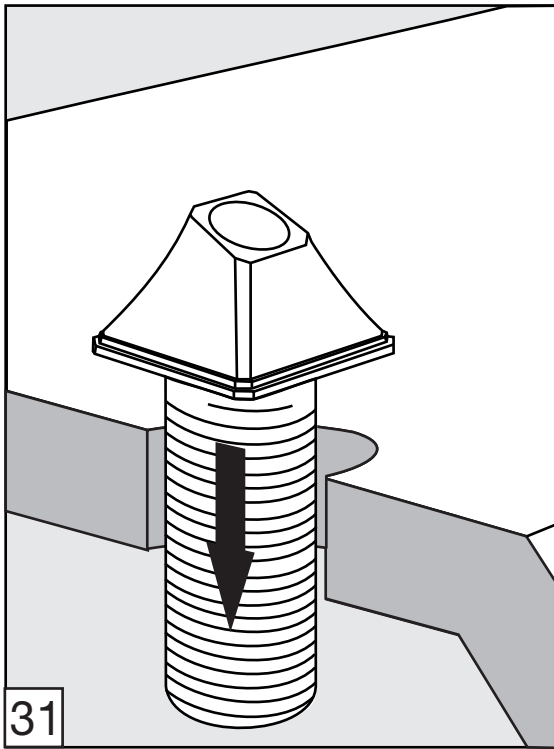

Casablanca Roman tub Faucets - Line 60

FV210/60

Roman tub faucet plus

Installation**Casablanca Roman tub Faucets - Line 60**

FV133/60.0

(Optional / not included)

*Hand shower, diverter valve
& complete handle*