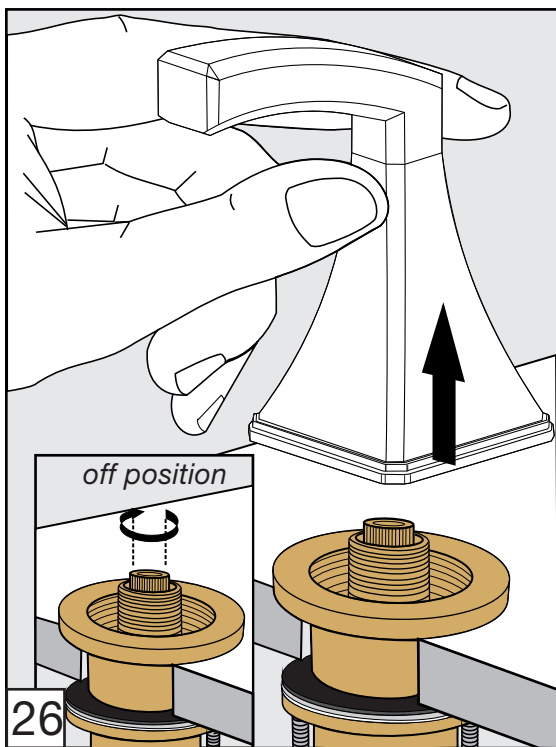

Casablanca Roman tub Faucets - Line 60

FV210/60

Roman tub faucet plus

Installation**Casablanca Roman tub Faucets - Line 60**

FV133/60.0

(Optional / not included)

*Hand shower, diverter valve
& complete handle*