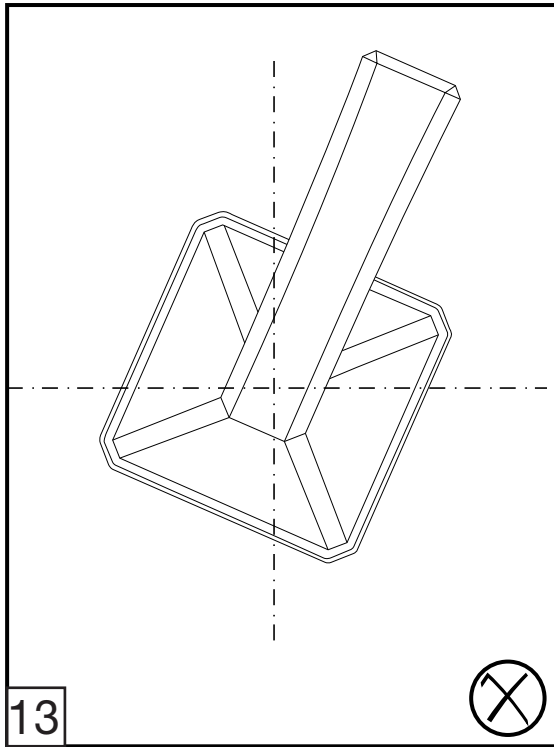

Casablanca Roman tub Faucets - Line 60

FV210/60

Roman tub faucet plus

Installation**Casablanca Roman tub Faucets - Line 60**

FV133/60.0

(Optional / not included)

*Hand shower, diverter valve
& complete handle*