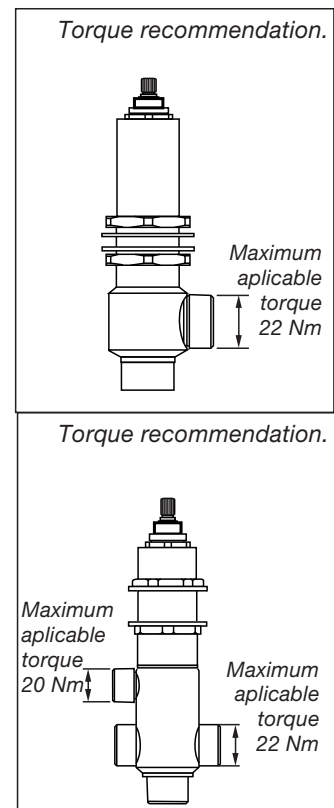

Casablanca Roman tub Faucets - Line 60

FV210/60

Roman tub faucet plus

Installation**Casablanca Roman tub Faucets - Line 60**

FV133/60.0

(Optional / not included)

*Hand shower, diverter valve
& complete handle*