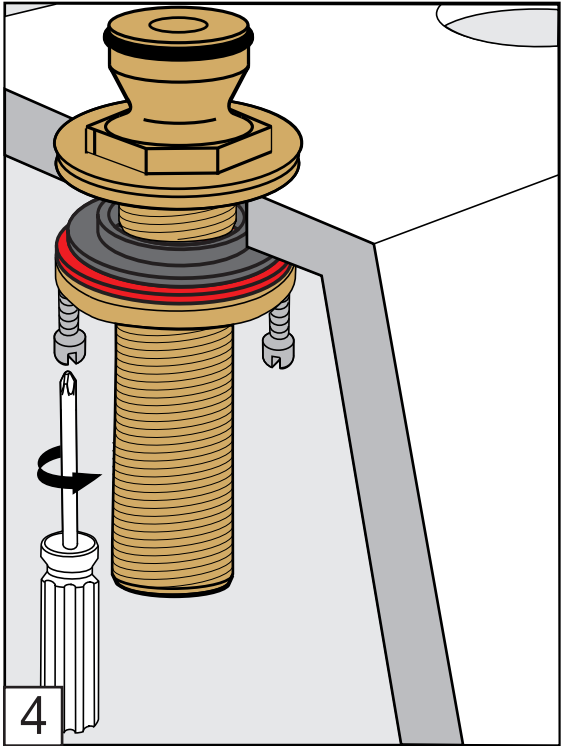

Required installation tools.

Provided.	Not provided.
 <p>Aerator tool</p>  <p>Allen wrench (two different sizes)</p>	 <p>Phillips Screwdriver</p>  <p>Adjustable wrench</p>  <p>Channellock</p>  <p>Sealant tape</p>

Casablanca Roman tub Faucets - Line 60

FV210/60

Roman tub faucet plus

Installation**Casablanca Roman tub Faucets - Line 60**

FV133/60.0

(Optional / not included)

*Hand shower, diverter valve
& complete handle*