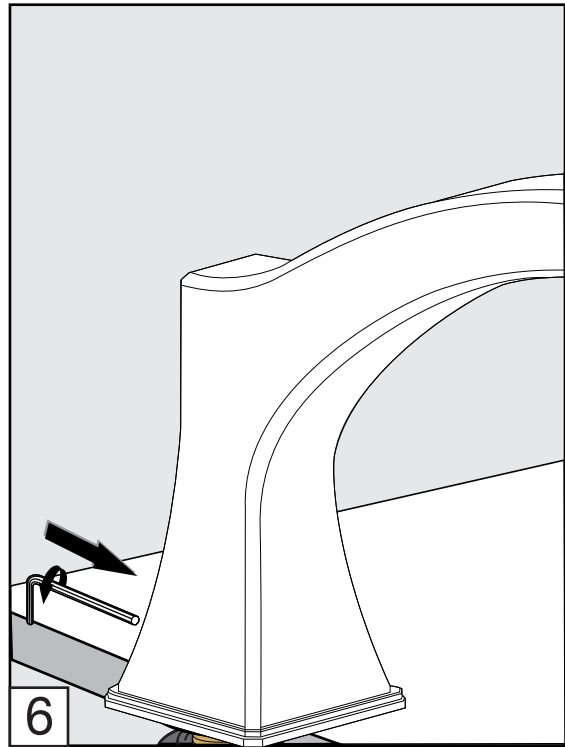

Required installation tools.

Provided.	Not provided.
 <p>Aerator tool</p>  <p>Allen wrench (two different sizes)</p>	 <p>Phillips Screwdriver</p>  <p>Adjustable wrench</p>  <p>Channellock</p>  <p>Sealant tape</p>

Casablanca Roman tub Faucets - Line 60

FV210/60

Roman tub faucet plus

Installation**Casablanca Roman tub Faucets - Line 60**

FV133/60.0

(Optional / not included)

*Hand shower, diverter valve
& complete handle*