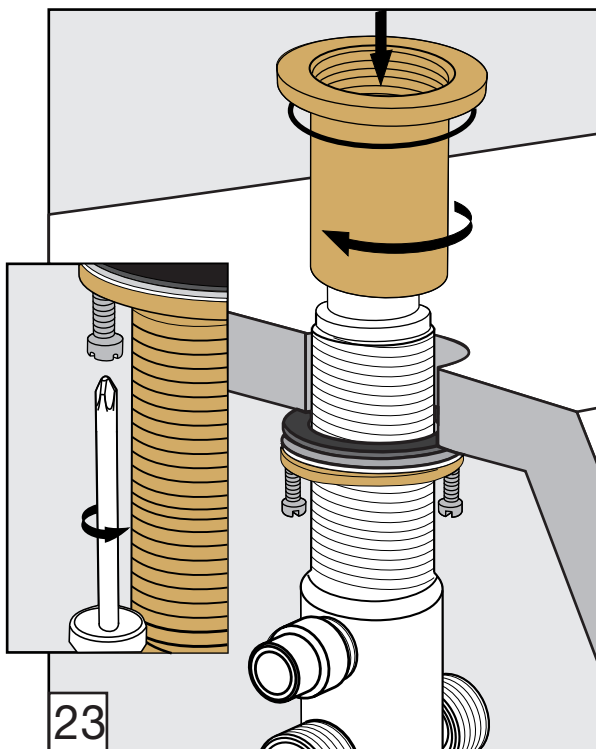

Casablanca Roman tub Faucets - Line 60

FV210/60

Roman tub faucet plus

Installation**Casablanca Roman tub Faucets - Line 60**

FV133/60.0

(Optional / not included)

*Hand shower, diverter valve
& complete handle*