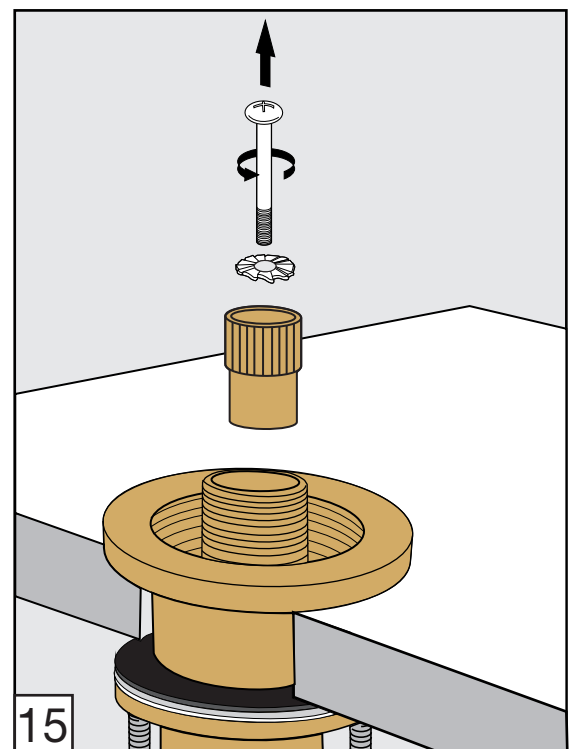

Casablanca Roman tub Faucets - Line 60

FV210/60

Roman tub faucet plus

Installation**Casablanca Roman tub Faucets - Line 60**

FV133/60.0

(Optional / not included)

*Hand shower, diverter valve
& complete handle*