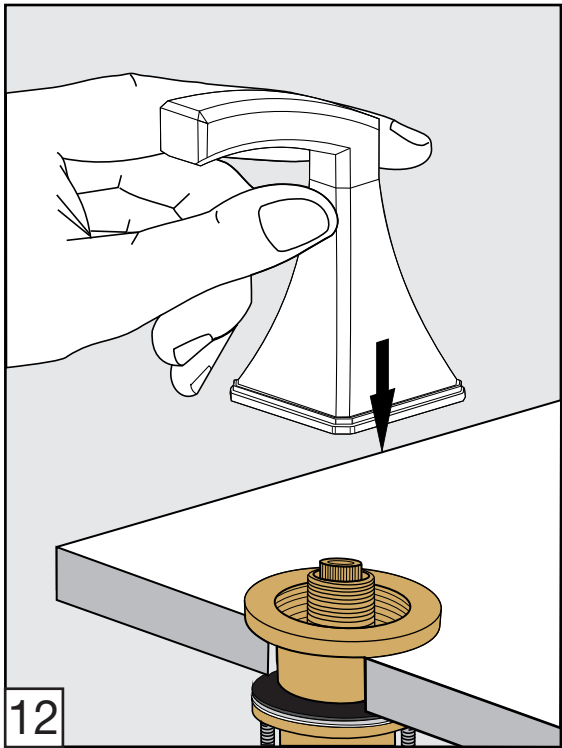

Casablanca Roman tub Faucets - Line 60

FV210/60

Roman tub faucet plus

Installation**Casablanca Roman tub Faucets - Line 60**

FV133/60.0

(Optional / not included)

*Hand shower, diverter valve
& complete handle*