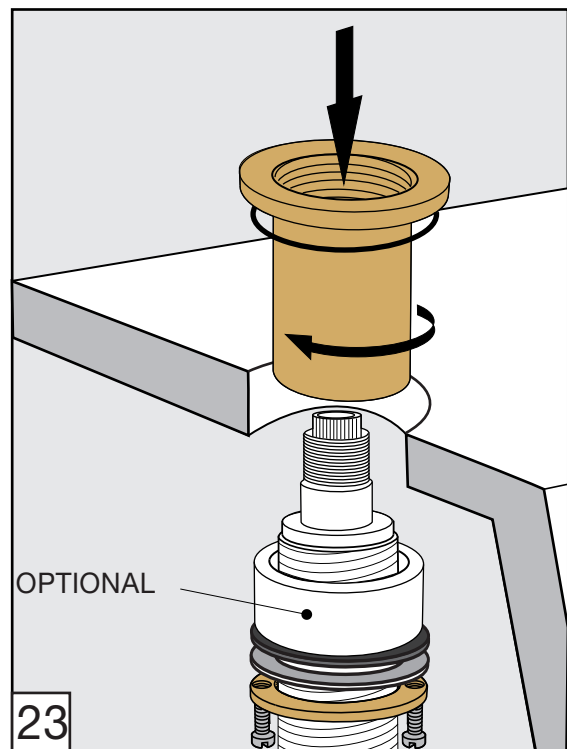

Casablanca Roman tub Faucets - Line 60

FV210/60

Roman tub faucet plus

Installation**Casablanca Roman tub Faucets - Line 60**

FV133/60.0

(Optional / not included)

*Hand shower, diverter valve
& complete handle*