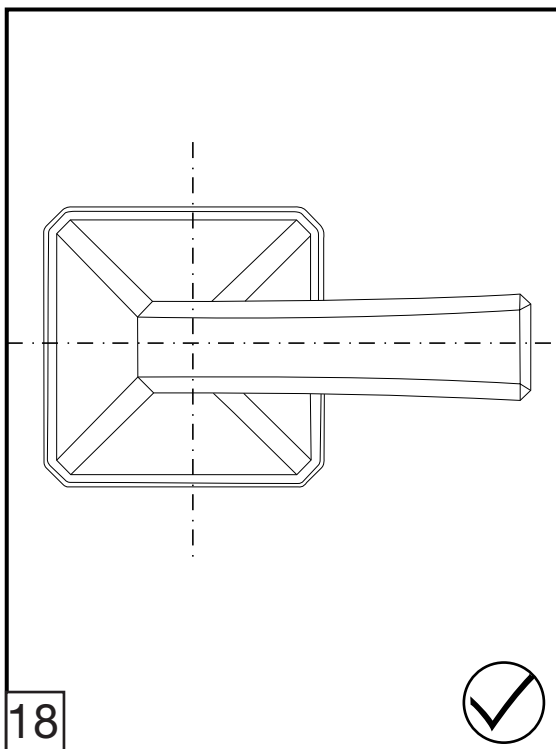

Casablanca Roman tub Faucets - Line 60

FV210/60

Roman tub faucet plus

Installation**Casablanca Roman tub Faucets - Line 60**

FV133/60.0

(Optional / not included)

*Hand shower, diverter valve
& complete handle*