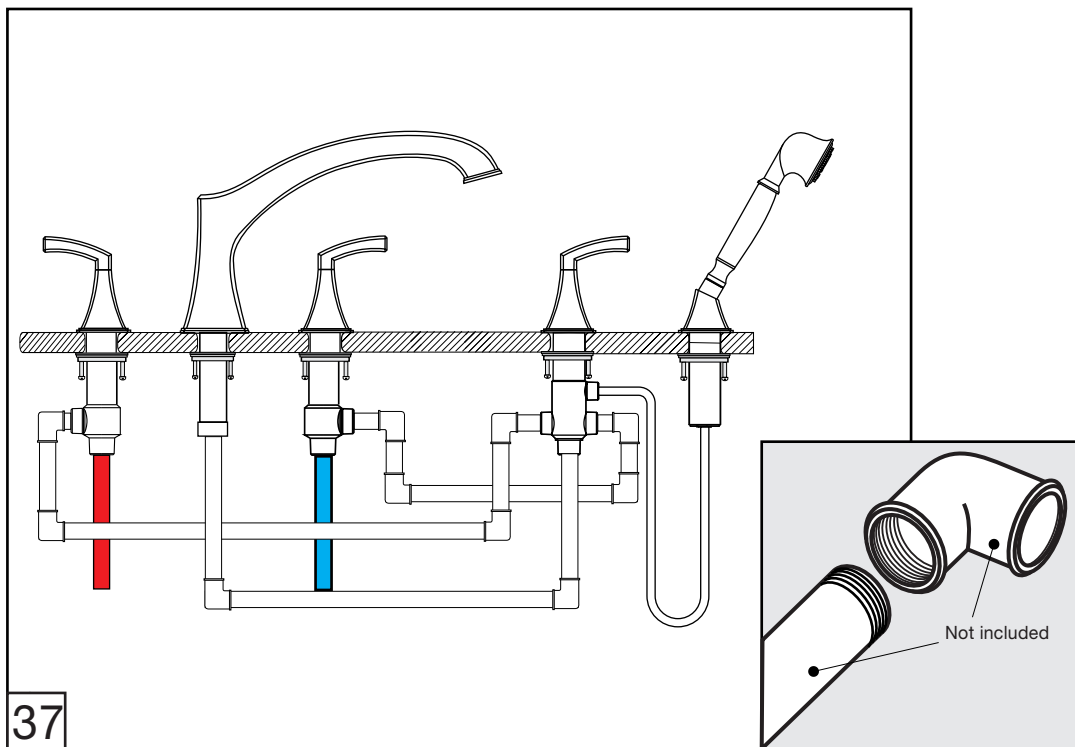

Required installation tools.

Provided.	Not provided.
 <p>Aerator tool</p>  <p>Allen wrench (two different sizes)</p>	 <p>Phillips Screwdriver</p>  <p>Adjustable wrench</p>  <p>Channellock</p>  <p>Sealant tape</p>

Casablanca Roman tub Faucets - Line 60

FV210/60

Roman tub faucet plus

Installation**Casablanca Roman tub Faucets - Line 60**

FV133/60.0

(Optional / not included)

*Hand shower, diverter valve
& complete handle*

Casablanca Roman tub Faucets - Line 60

FRANZ VIEGENER

A FV S.A. company.

4000 Porett Drive • Gurnee Illinois 60031

Phone 847-244-1234 / Fax 847-244-1259

FRANZ VIEGENER reserve the right to make revisions without notice in the design of faucets and bathroom accessories or in packaging.
FOLLFV210/60 _ Edition No 1 _ October 2011.
