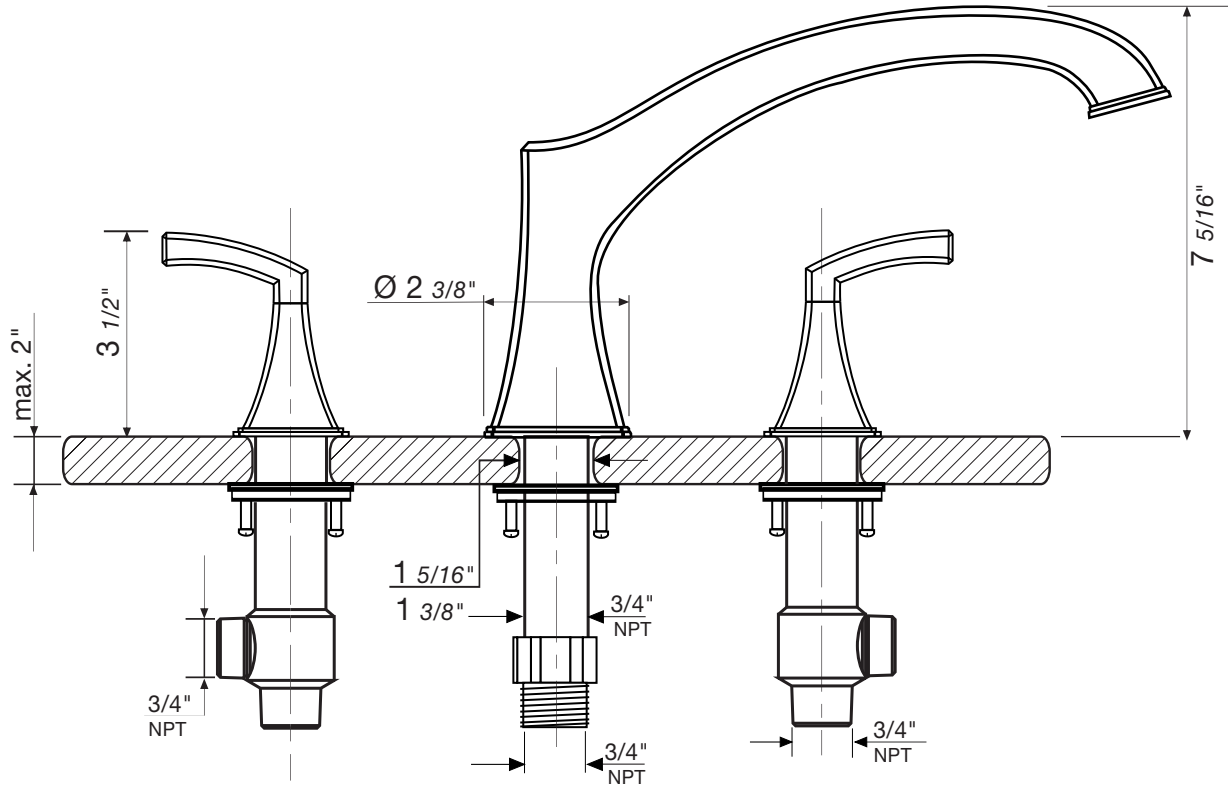

Required installation tools.

Provided.	Not provided.
 <p>Aerator tool</p>  <p>Allen wrench (two different sizes)</p>	 <p>Phillips Screwdriver</p>  <p>Adjustable wrench</p>  <p>Channellock</p>  <p>Sealant tape</p>

Casablanca Roman tub Faucets - Line 60

FV210/60

Roman tub faucet plus

Installation**Casablanca Roman tub Faucets - Line 60**

FV133/60.0

(Optional / not included)

*Hand shower, diverter valve
& complete handle*