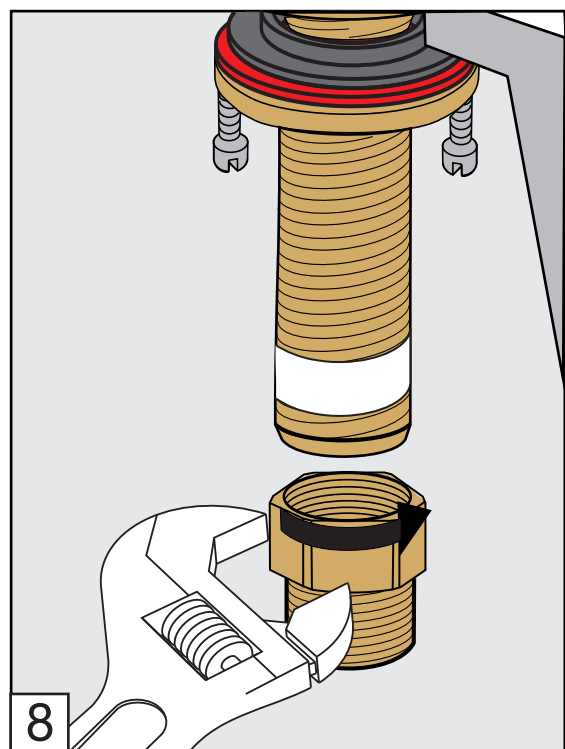

Required installation tools.

Provided.	Not provided.
 <p>Aerator tool</p>  <p>Allen wrench (two different sizes)</p>	 <p>Phillips Screwdriver</p>  <p>Adjustable wrench</p>  <p>Channellock</p>  <p>Sealant tape</p>

Casablanca Roman tub Faucets - Line 60

FV210/60

Roman tub faucet plus

Installation**Casablanca Roman tub Faucets - Line 60**

FV133/60.0

(Optional / not included)

*Hand shower, diverter valve
& complete handle*