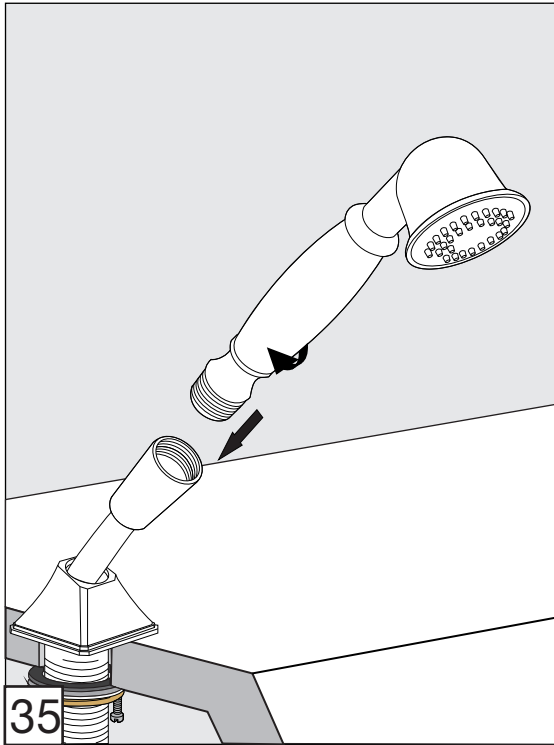

Casablanca Roman tub Faucets - Line 60

FV210/60

Roman tub faucet plus

Installation**Casablanca Roman tub Faucets - Line 60**

FV133/60.0

(Optional / not included)

*Hand shower, diverter valve
& complete handle*