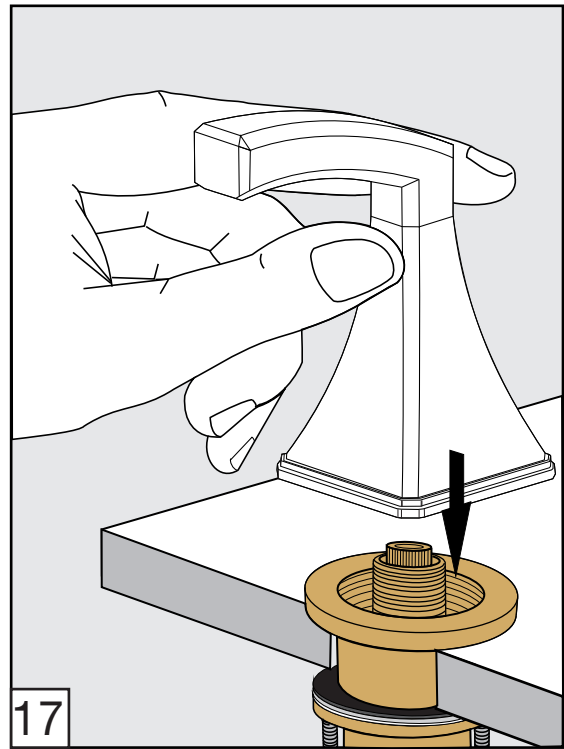

Casablanca Roman tub Faucets - Line 60

FV210/60

Roman tub faucet plus

Installation**Casablanca Roman tub Faucets - Line 60**

FV133/60.0

(Optional / not included)

*Hand shower, diverter valve
& complete handle*