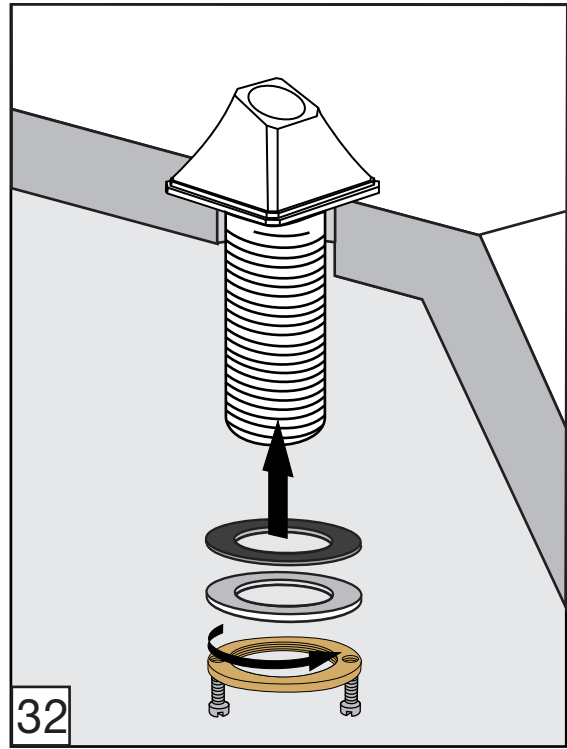

Casablanca Roman tub Faucets - Line 60

FV210/60

Roman tub faucet plus

Installation**Casablanca Roman tub Faucets - Line 60**

FV133/60.0

(Optional / not included)

*Hand shower, diverter valve
& complete handle*