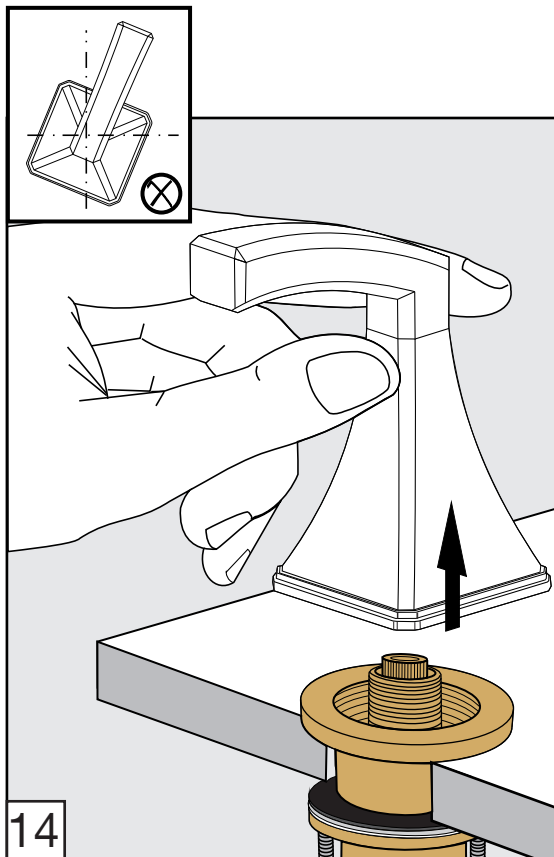

Casablanca Roman tub Faucets - Line 60

FV210/60

Roman tub faucet plus

Installation**Casablanca Roman tub Faucets - Line 60**

FV133/60.0

(Optional / not included)

*Hand shower, diverter valve
& complete handle*