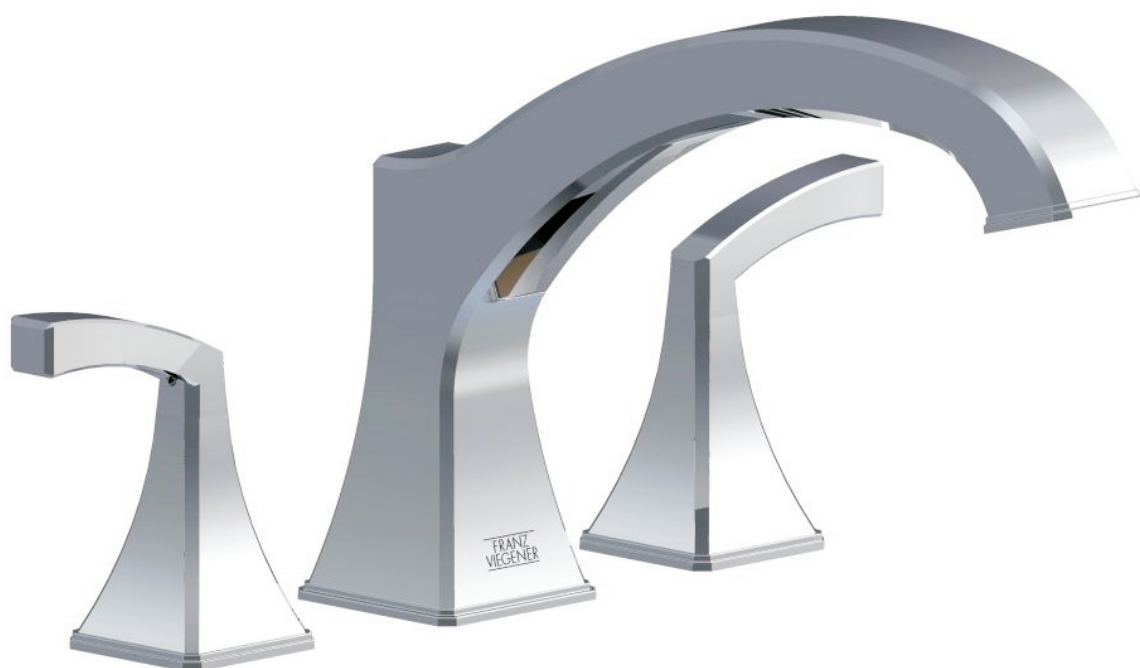

FRANZ VIEGENER

Casablanca

i n s t a l l a t i o n

Casablanca Roman tub Faucets - Line 60

CONGRATULATIONS !

This product has been subjected to stringent tests for its quality, performance and finish. We guarantee years of trouble free operation.

Casablanca Roman tub Faucets - Line 60

FV210/60

Roman tub faucet plus

Installation**Casablanca Roman tub Faucets - Line 60**

FV133/60.0

(Optional / not included)

*Hand shower, diverter valve
& complete handle*