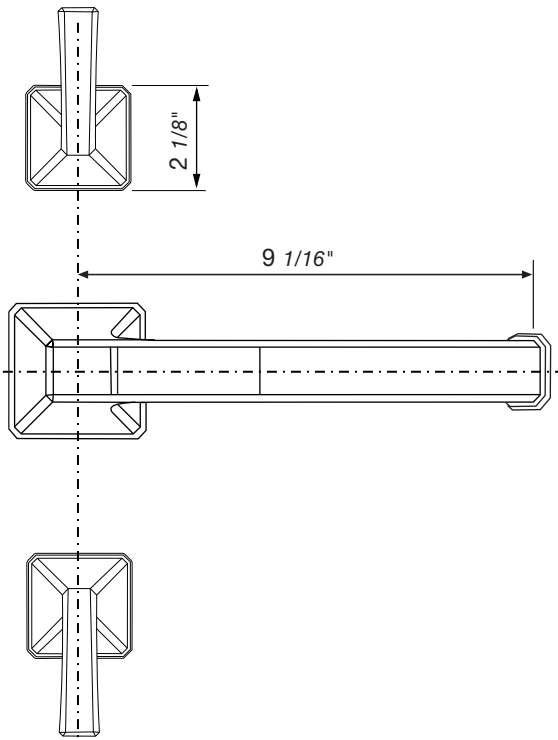

Casablanca Roman tub Faucets - Line 60

FV210/60

Roman tub faucet plus

Installation**Casablanca Roman tub Faucets - Line 60**

FV133/60.0

(Optional / not included)

*Hand shower, diverter valve
& complete handle*