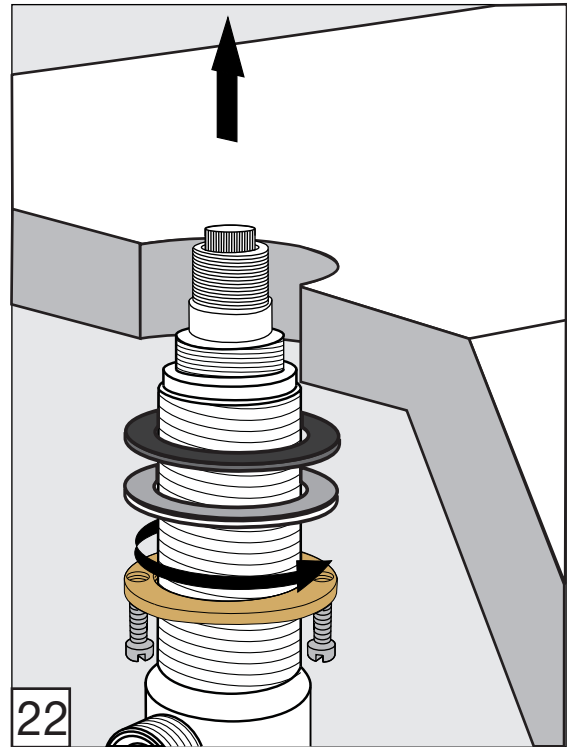

Casablanca Roman tub Faucets - Line 60

FV210/60

Roman tub faucet plus

Installation**Casablanca Roman tub Faucets - Line 60**

FV133/60.0

(Optional / not included)

*Hand shower, diverter valve
& complete handle*