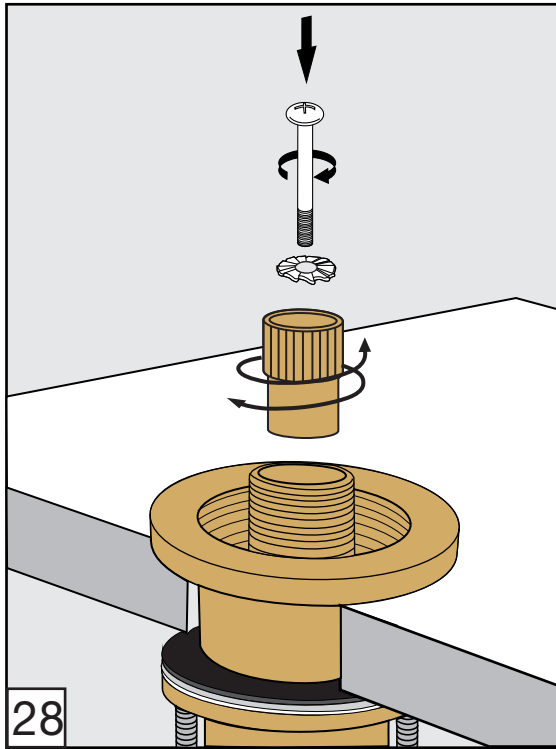

Casablanca Roman tub Faucets - Line 60

FV210/60

Roman tub faucet plus

Installation**Casablanca Roman tub Faucets - Line 60**

FV133/60.0

(Optional / not included)

*Hand shower, diverter valve
& complete handle*