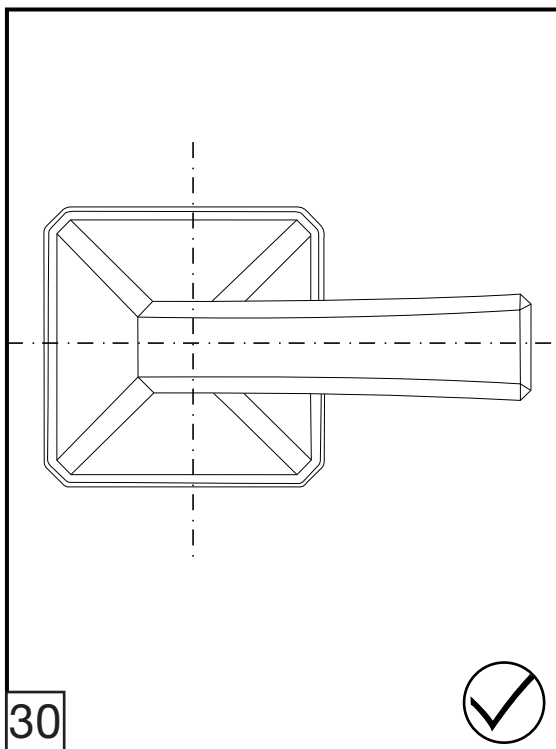

Casablanca Roman tub Faucets - Line 60

FV210/60

Roman tub faucet plus

Installation**Casablanca Roman tub Faucets - Line 60**

FV133/60.0

(Optional / not included)

*Hand shower, diverter valve
& complete handle*