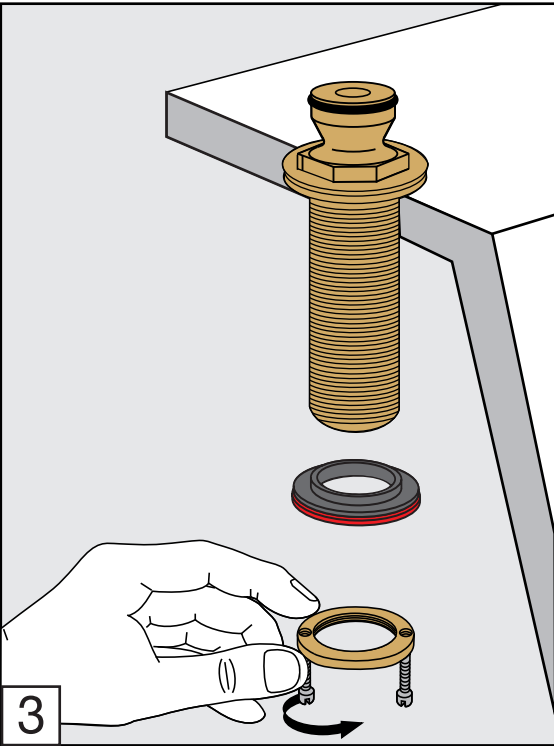

Required installation tools.

Provided.	Not provided.
 <p>Aerator tool</p>  <p>Allen wrench (two different sizes)</p>	 <p>Phillips Screwdriver</p>  <p>Adjustable wrench</p>  <p>Channellock</p>  <p>Sealant tape</p>

Casablanca Roman tub Faucets - Line 60

FV210/60

Roman tub faucet plus

Installation**Casablanca Roman tub Faucets - Line 60**

FV133/60.0

(Optional / not included)

*Hand shower, diverter valve
& complete handle*