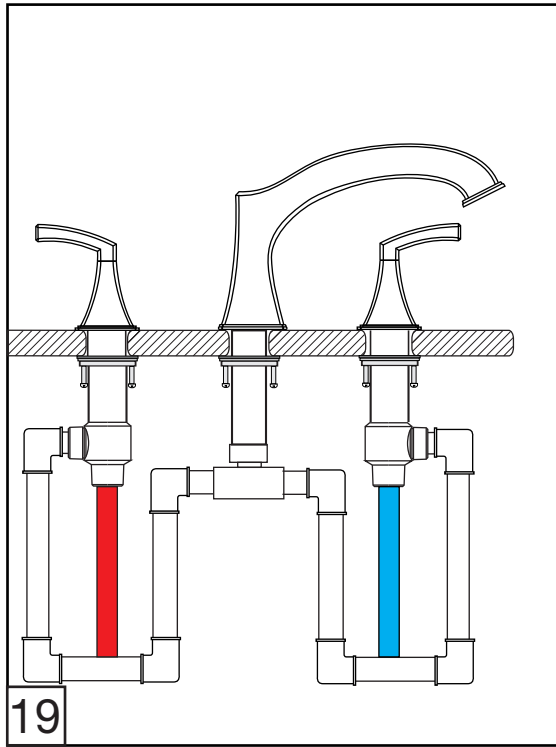

Casablanca Roman tub Faucets - Line 60

FV210/60

Roman tub faucet plus

Installation**Casablanca Roman tub Faucets - Line 60**

FV133/60.0

(Optional / not included)

*Hand shower, diverter valve
& complete handle*

Casablanca Roman tub Faucets - Line 60

FRANZ VIEGENER

A FV S.A. company.

4000 Porett Drive • Gurnee Illinois 60031

Phone 847-244-1234 / Fax 847-244-1259

FRANZ VIEGENER reserve the right to make revisions without notice in the design of faucets and bathroom accessories or in packaging.
FOLLFV210/60 _ Edition No 1 _ October 2011.
