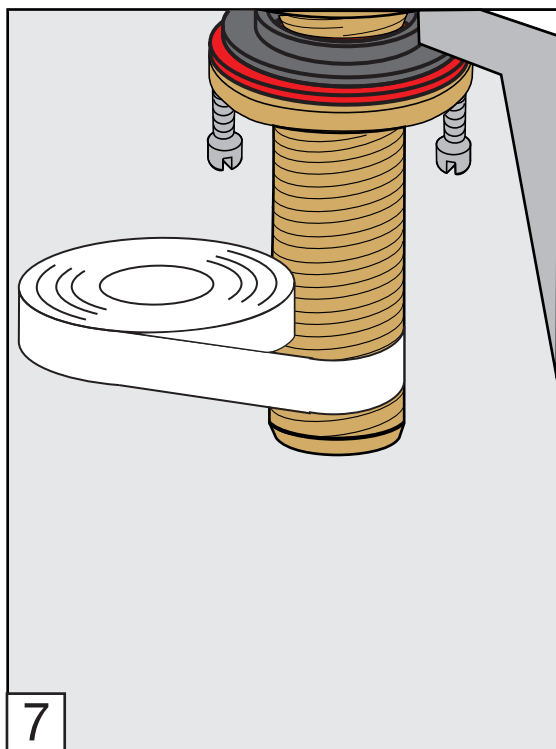

Required installation tools.

Provided.	Not provided.
 <p>Aerator tool</p>  <p>Allen wrench (two different sizes)</p>	 <p>Phillips Screwdriver</p>  <p>Adjustable wrench</p>  <p>Channellock</p>  <p>Sealant tape</p>

Casablanca Roman tub Faucets - Line 60

FV210/60

Roman tub faucet plus

Installation**Casablanca Roman tub Faucets - Line 60**

FV133/60.0

(Optional / not included)

*Hand shower, diverter valve
& complete handle*