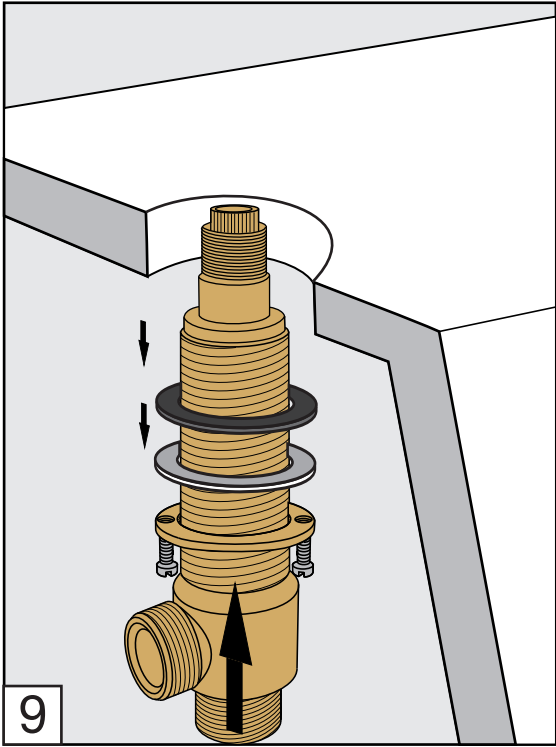

Casablanca Roman tub Faucets - Line 60

FV210/60

Roman tub faucet plus

Installation**Casablanca Roman tub Faucets - Line 60**

FV133/60.0

(Optional / not included)

*Hand shower, diverter valve
& complete handle*