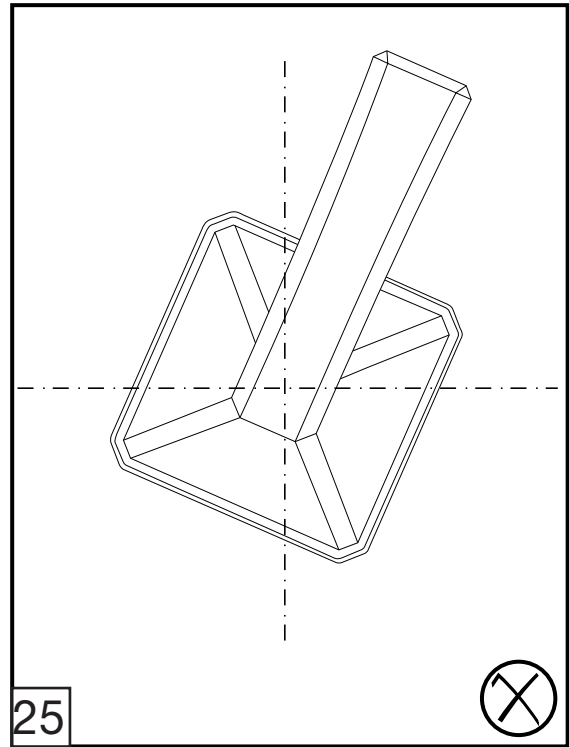

Casablanca Roman tub Faucets - Line 60

FV210/60

Roman tub faucet plus

Installation**Casablanca Roman tub Faucets - Line 60**

FV133/60.0

(Optional / not included)

*Hand shower, diverter valve
& complete handle*