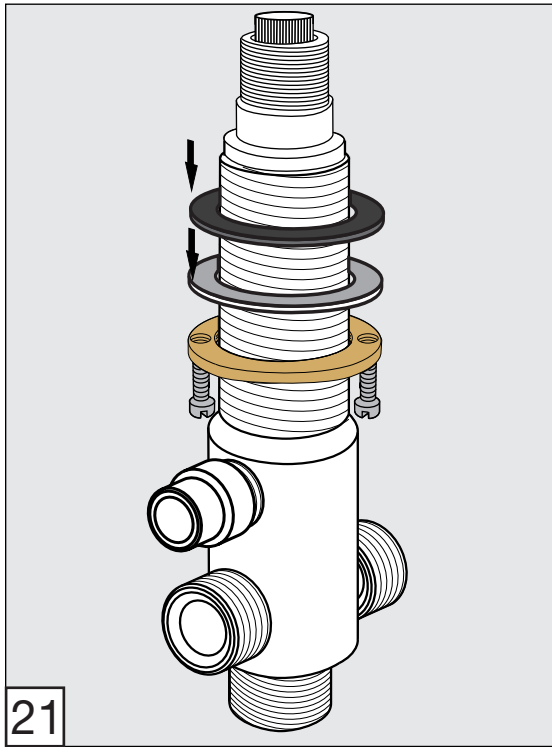

Casablanca Roman tub Faucets - Line 60

FV210/60

Roman tub faucet plus

Installation**Casablanca Roman tub Faucets - Line 60**

FV133/60.0

(Optional / not included)

*Hand shower, diverter valve
& complete handle*