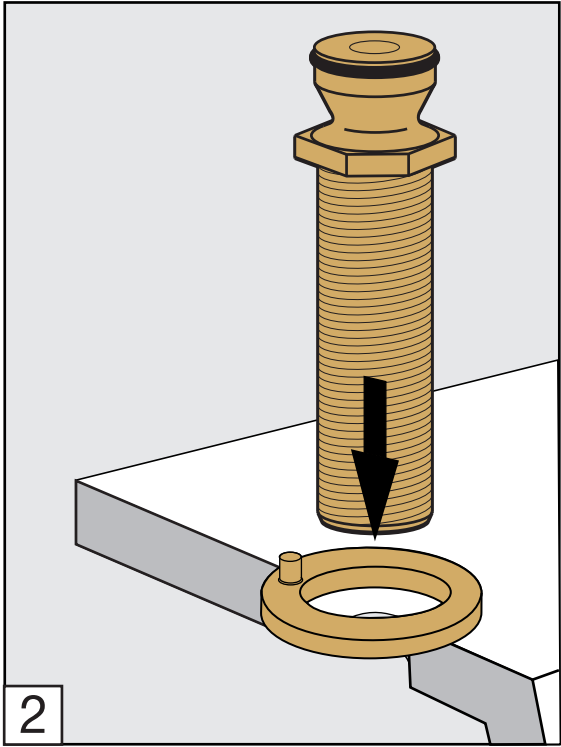

Required installation tools.

Provided.	Not provided.
 <p>Aerator tool</p>  <p>Allen wrench (two different sizes)</p>	 <p>Phillips Screwdriver</p>  <p>Adjustable wrench</p>  <p>Channellock</p>  <p>Sealant tape</p>

Casablanca Roman tub Faucets - Line 60

FV210/60

Roman tub faucet plus

Installation**Casablanca Roman tub Faucets - Line 60**

FV133/60.0

(Optional / not included)

*Hand shower, diverter valve
& complete handle*