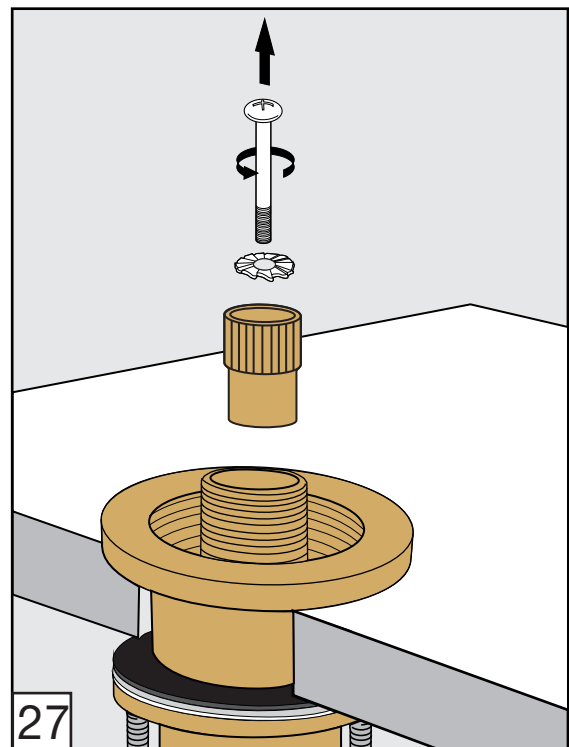

Casablanca Roman tub Faucets - Line 60

FV210/60

Roman tub faucet plus

Installation**Casablanca Roman tub Faucets - Line 60**

FV133/60.0

(Optional / not included)

*Hand shower, diverter valve
& complete handle*