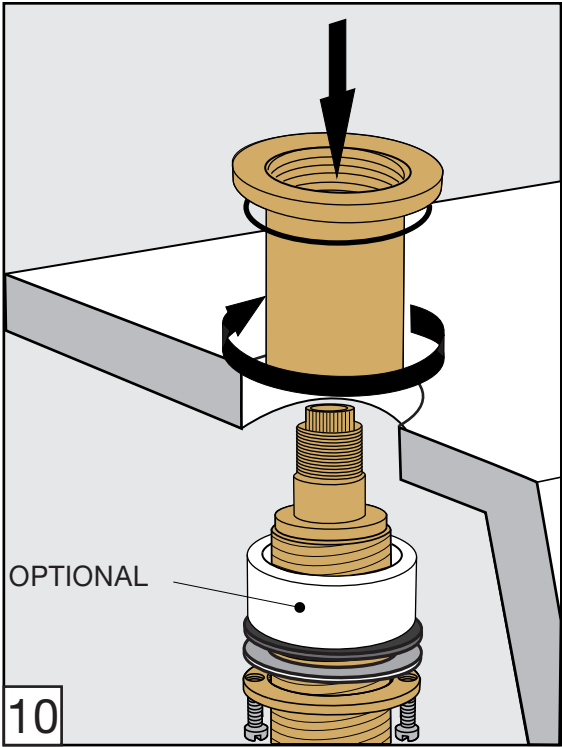

Casablanca Roman tub Faucets - Line 60

FV210/60

Roman tub faucet plus

Installation**Casablanca Roman tub Faucets - Line 60**

FV133/60.0

(Optional / not included)

*Hand shower, diverter valve
& complete handle*