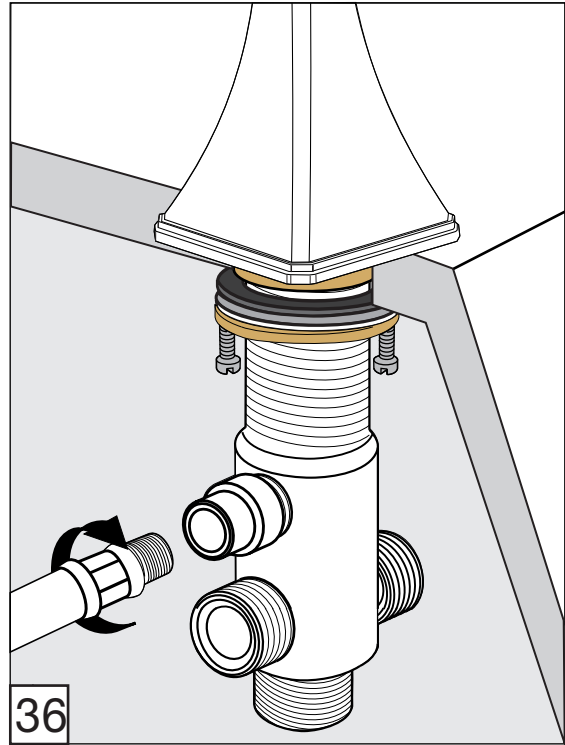

Casablanca Roman tub Faucets - Line 60

FV210/60

Roman tub faucet plus

Installation**Casablanca Roman tub Faucets - Line 60**

FV133/60.0

(Optional / not included)

*Hand shower, diverter valve
& complete handle*