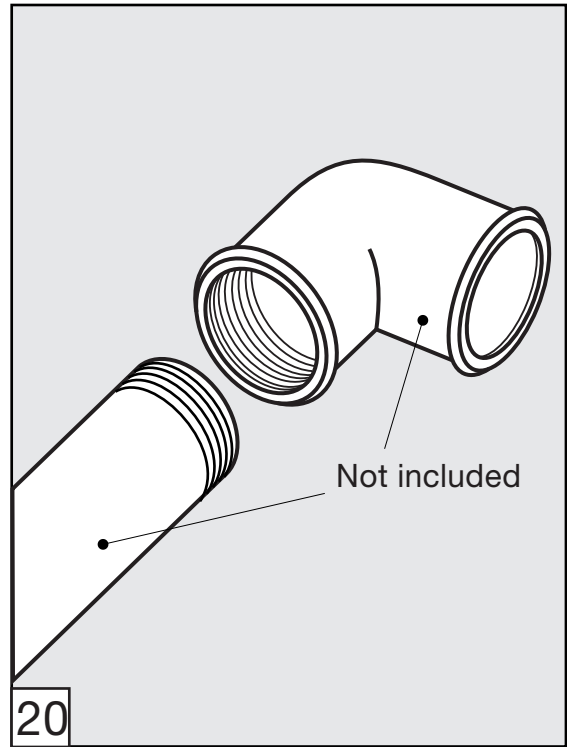

Casablanca Roman tub Faucets - Line 60

FV210/60

Roman tub faucet plus

Installation**Casablanca Roman tub Faucets - Line 60**

FV133/60.0

(Optional / not included)

*Hand shower, diverter valve
& complete handle*