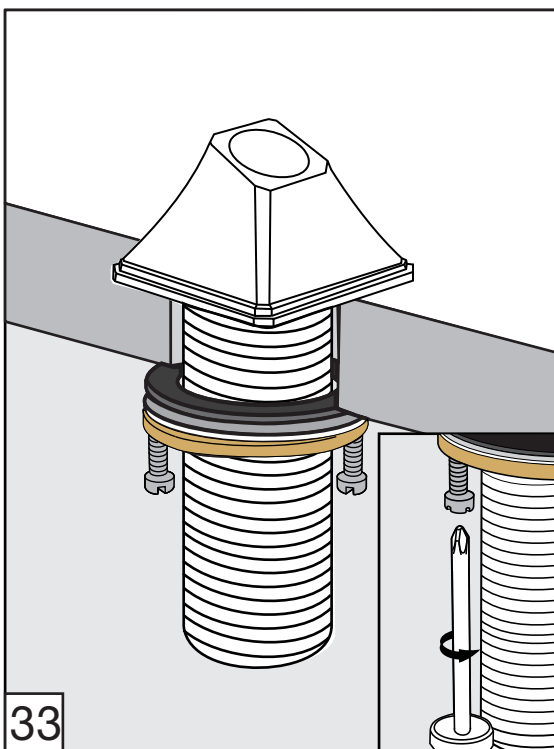

Casablanca Roman tub Faucets - Line 60

FV210/60

Roman tub faucet plus

Installation**Casablanca Roman tub Faucets - Line 60**

FV133/60.0

(Optional / not included)

*Hand shower, diverter valve
& complete handle*