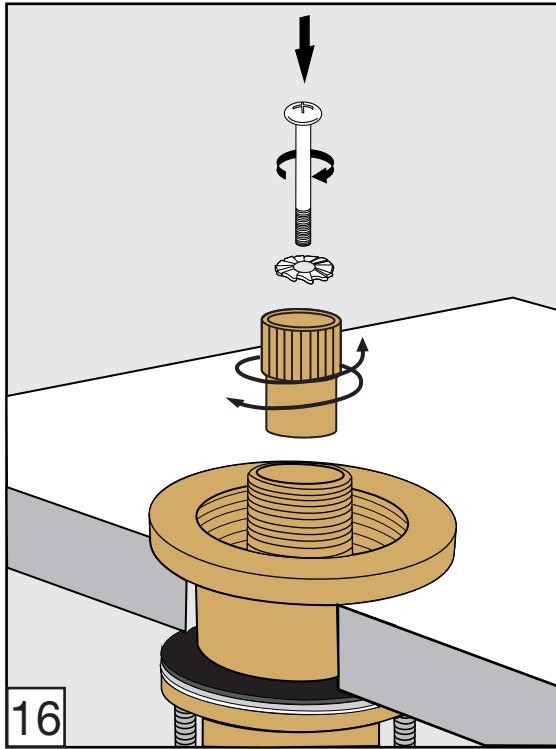

Casablanca Roman tub Faucets - Line 60

FV210/60

Roman tub faucet plus

Installation**Casablanca Roman tub Faucets - Line 60**

FV133/60.0

(Optional / not included)

*Hand shower, diverter valve
& complete handle*