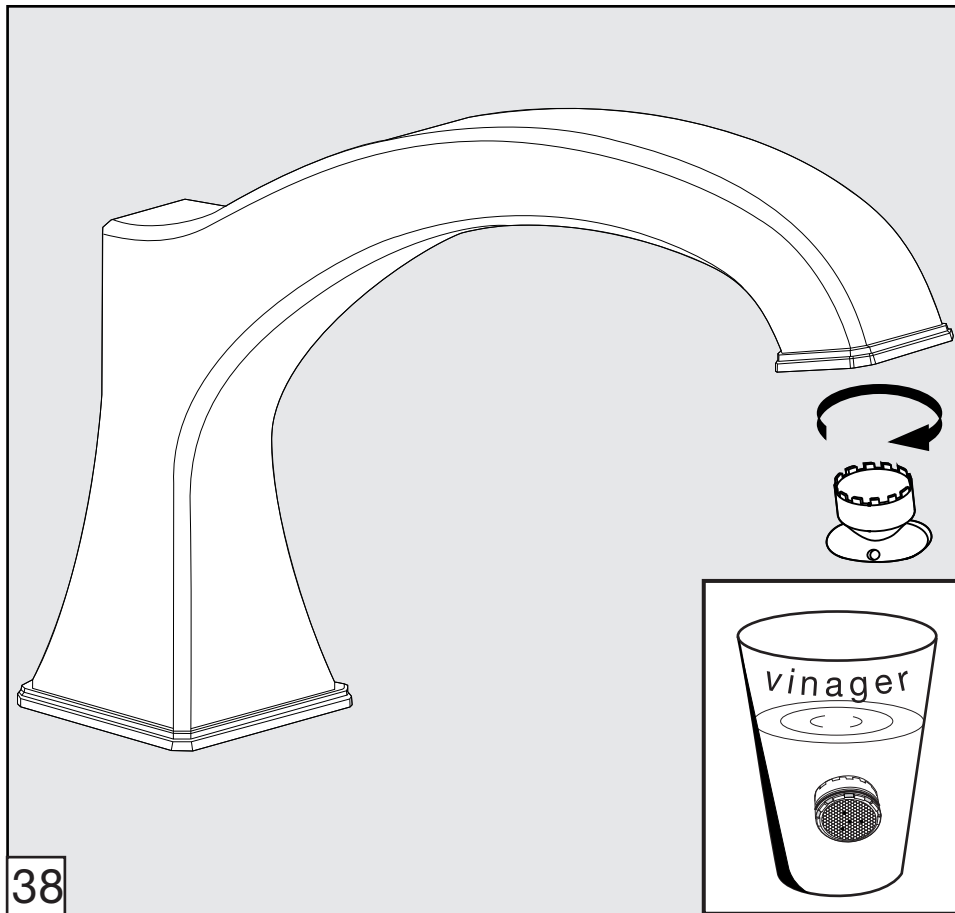

Casablanca Roman tub Faucets - Line 60

FRANZ VIEGENER

A FV S.A. company.

4000 Porett Drive • Gurnee Illinois 60031

Phone 847-244-1234 / Fax 847-244-1259

FRANZ VIEGENER reserve the right to make revisions without notice in the design of faucets and bathroom accessories or in packaging.
FOLLFV210/60 _ Edition No 1 _ October 2011.