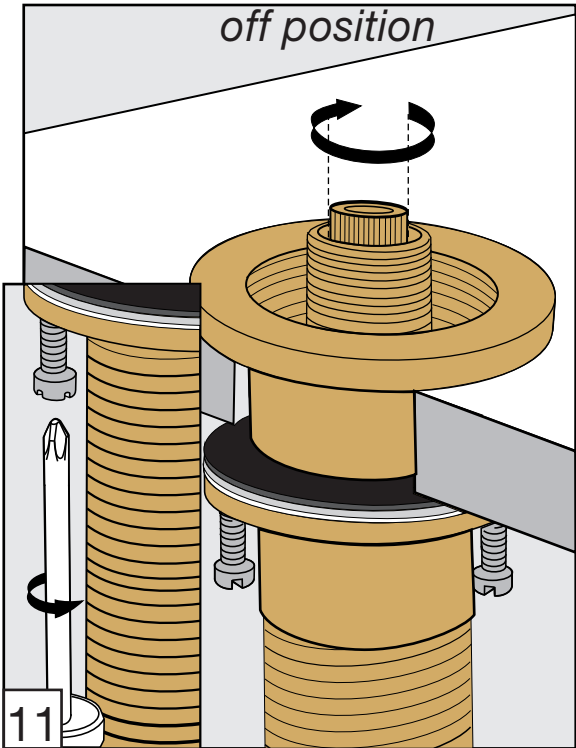

Casablanca Roman tub Faucets - Line 60

FV210/60

Roman tub faucet plus

Installation**Casablanca Roman tub Faucets - Line 60**

FV133/60.0

(Optional / not included)

*Hand shower, diverter valve
& complete handle*