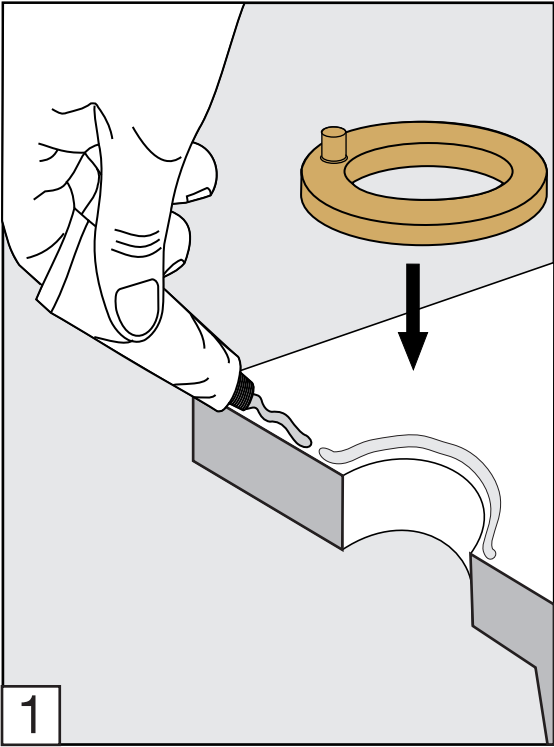

Required installation tools.

Provided.	Not provided.
 <p>Aerator tool</p>  <p>Allen wrench (two different sizes)</p>	 <p>Phillips Screwdriver</p>  <p>Adjustable wrench</p>  <p>Channellock</p>  <p>Sealant tape</p>

Casablanca Roman tub Faucets - Line 60

FV210/60

Roman tub faucet plus

Installation**Casablanca Roman tub Faucets - Line 60**

FV133/60.0

(Optional / not included)

*Hand shower, diverter valve
& complete handle*