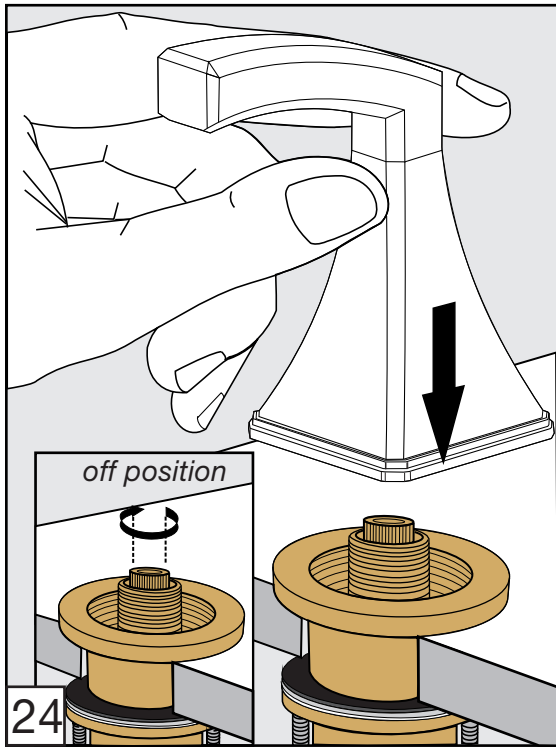

Casablanca Roman tub Faucets - Line 60

FV210/60

Roman tub faucet plus

Installation**Casablanca Roman tub Faucets - Line 60**

FV133/60.0

(Optional / not included)

*Hand shower, diverter valve
& complete handle*