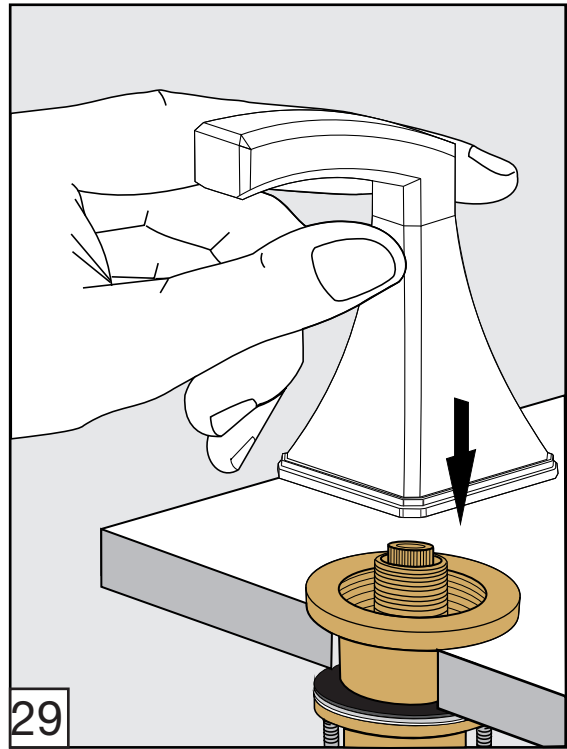

Casablanca Roman tub Faucets - Line 60

FV210/60

Roman tub faucet plus

Installation**Casablanca Roman tub Faucets - Line 60**

FV133/60.0

(Optional / not included)

*Hand shower, diverter valve
& complete handle*