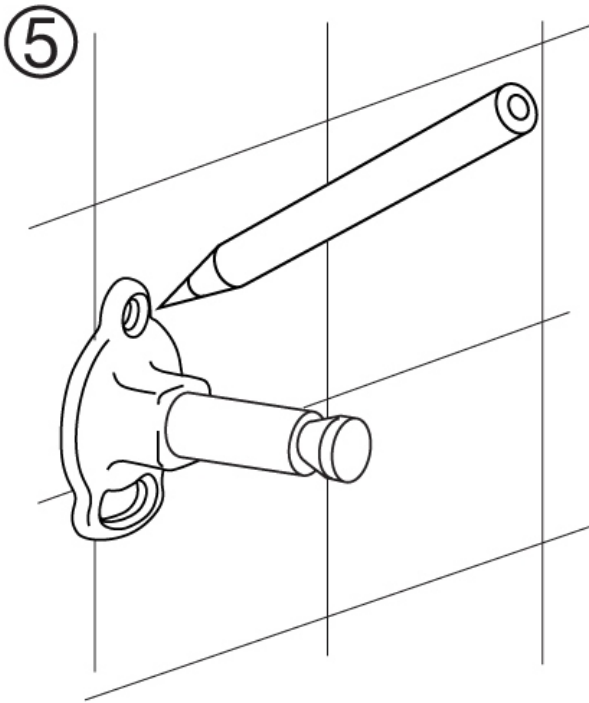

Installation instructions

⑦

Affix the support to the wall using the screws and the plastic anchors provided. Repeat the procedure (1 and 2) to complete the fixation of the support.

Accessories

⑧

⑨

Accessories

Towel bar

FV164/60 450±1 (17 11/16")

FV164.01/60 600±1 (23 5/8")

FV164.02/60 750±1 (29 1/2")

Towel holder

FV163/60

Toilet roll holder

FV167/60