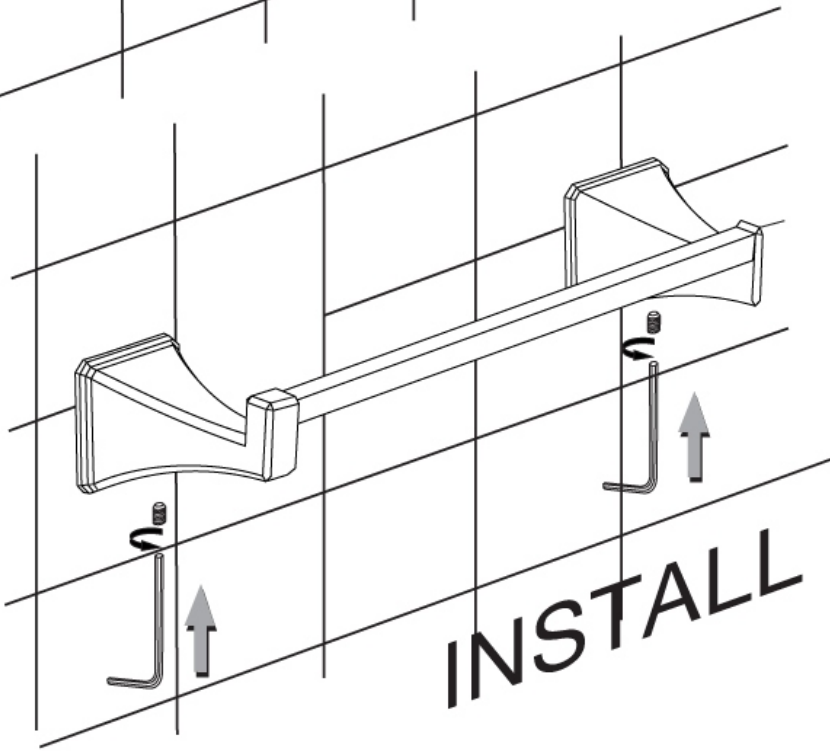

Installation instructions

⑦

Affix the support to the wall using the screws and the plastic anchors provided. Repeat the procedure (1 and 2) to complete the fixation of the support.

Accessories

⑧

⑨

Accessories

Towel bar

FV164/60 450±1 (17 11/16")

FV164.01/60 600±1 (23 5/8")

FV164.02/60 750±1 (29 1/2")

Towel holder

FV163/60

Toilet roll holder

FV167/60