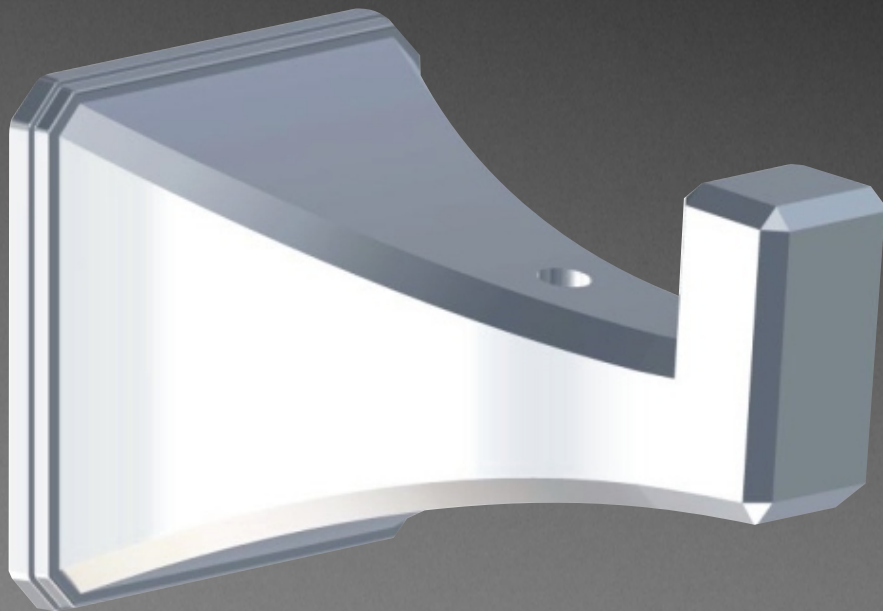

accessories casablanca

Installation

FRANZ
VIEGENER