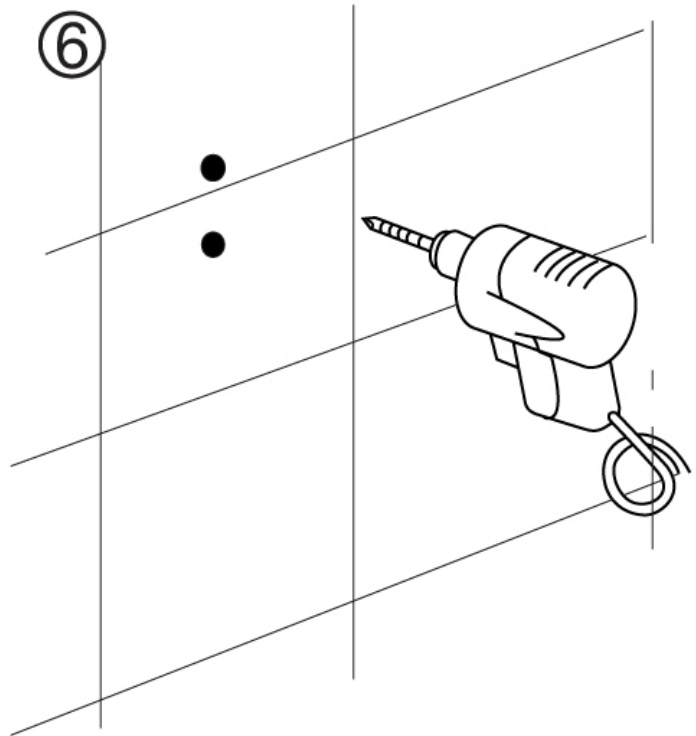

Installation instructions

⑦

Affix the support to the wall using the screws and the plastic anchors provided. Repeat the procedure (1 and 2) to complete the fixation of the support.

Accessories

⑧

⑨

Accessories

Towel bar

FV164/60 450±1 (17 11/16")

FV164.01/60 600±1 (23 5/8")

FV164.02/60 750±1 (29 1/2")

Towel holder

FV163/60

Toilet roll holder

FV167/60