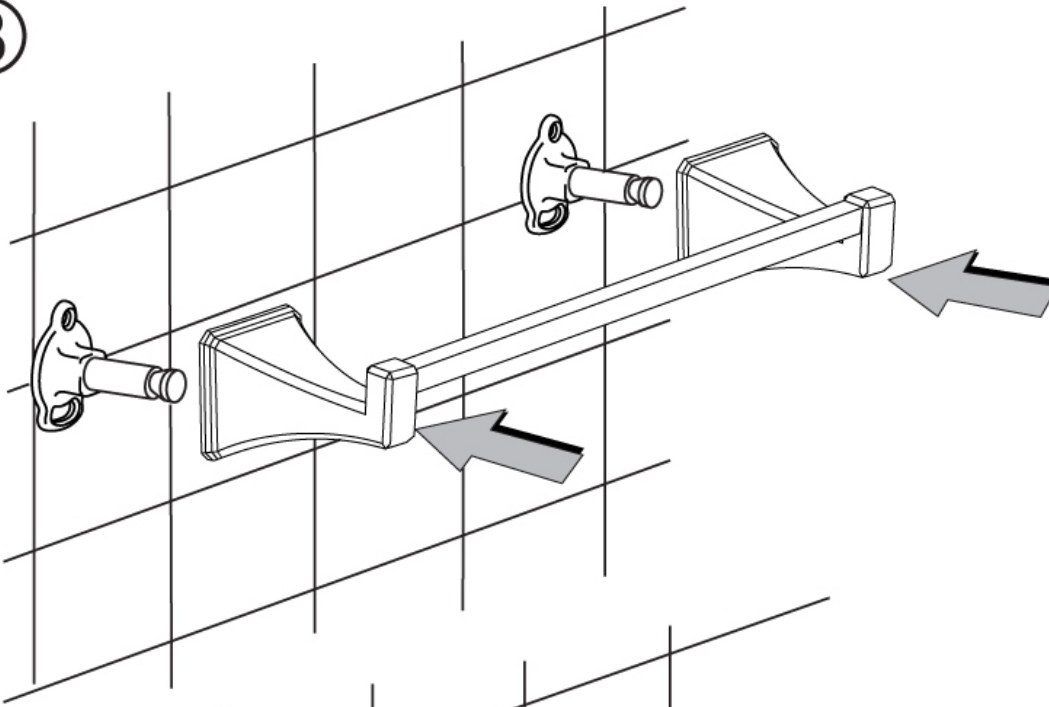

Installation instructions

⑦

Affix the support to the wall using the screws and the plastic anchors provided. Repeat the procedure (1 and 2) to complete the fixation of the support.

Accessories

⑧

⑨

Accessories

Towel bar

FV164/60 450±1 (17 11/16")

FV164.01/60 600±1 (23 5/8")

FV164.02/60 750±1 (29 1/2")

Towel holder

FV163/60

Toilet roll holder

FV167/60