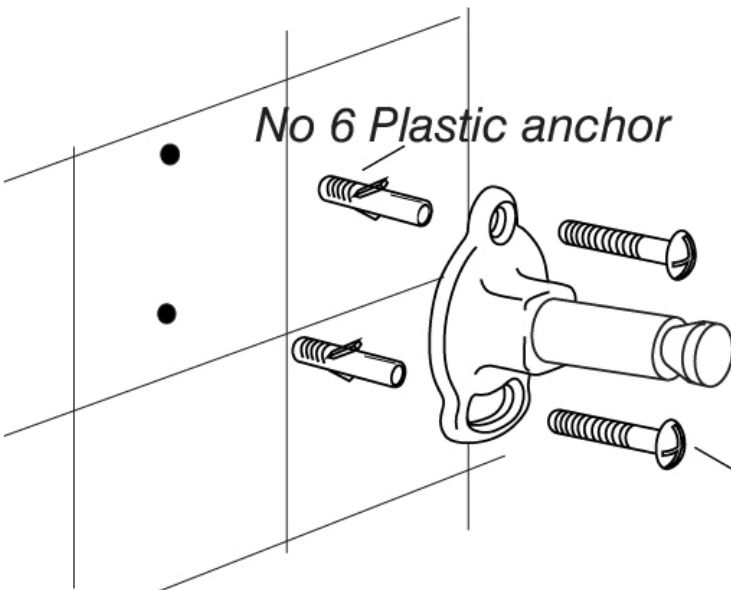

Installation instructions

⑦

Affix the support to the wall using the screws and the plastic anchors provided. Repeat the procedure (1 and 2) to complete the fixation of the support.

Accessories

⑧

⑨

Accessories

Towel bar

FV164/60 450±1 (17 11/16")

FV164.01/60 600±1 (23 5/8")

FV164.02/60 750±1 (29 1/2")

Towel holder

FV163/60

Toilet roll holder

FV167/60