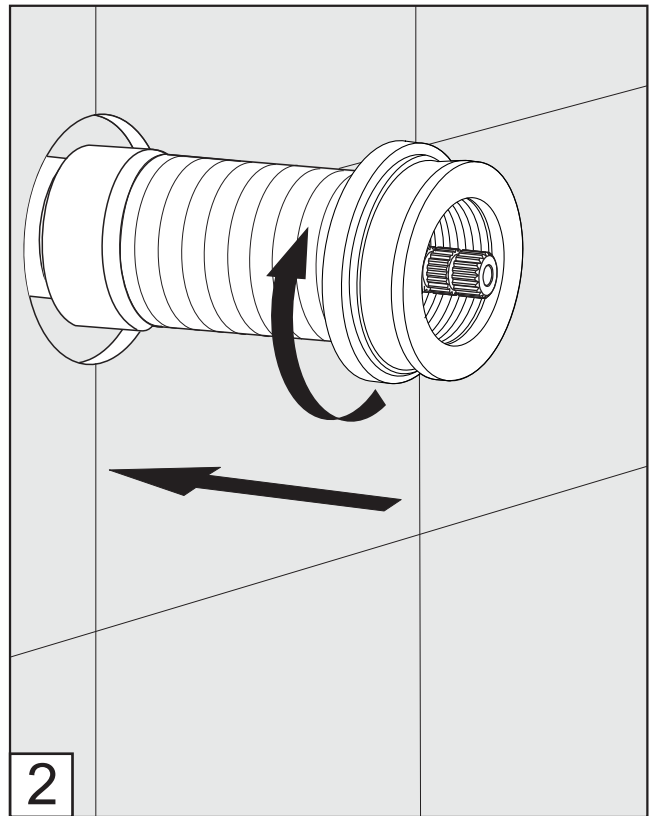

Required instalation tools

Provided	Not provided	
 <p data-bbox="170 793 544 892">Allen wrench (two different sizes)</p>	 <p data-bbox="841 840 933 877">Ruler</p>	 <p data-bbox="1218 840 1372 877">Hacksaw</p>

FV480/60.0

Installation Instructions

1- When installing valve to pipe connections make sure the valve is positioned with the arrow pointing in the direction of the water flow.

Casablanca Volume Control Trim