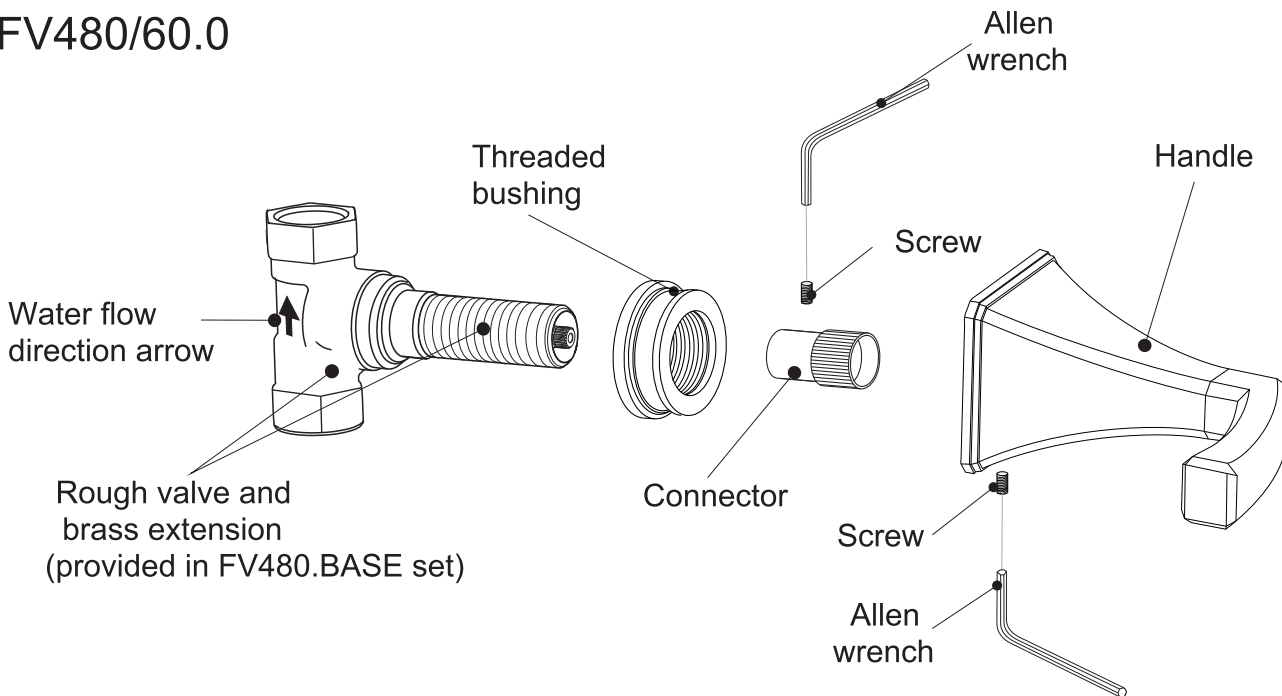

Required instalation tools

Provided	Not provided	
 <p data-bbox="170 793 544 892">Allen wrench (two different sizes)</p>	 <p data-bbox="841 840 933 877">Ruler</p>	 <p data-bbox="1218 840 1372 877">Hacksaw</p>

FV480/60.0

Installation Instructions

1- When installing valve to pipe connections make sure the valve is positioned with the arrow pointing in the direction of the water flow.

Casablanca Volume Control Trim