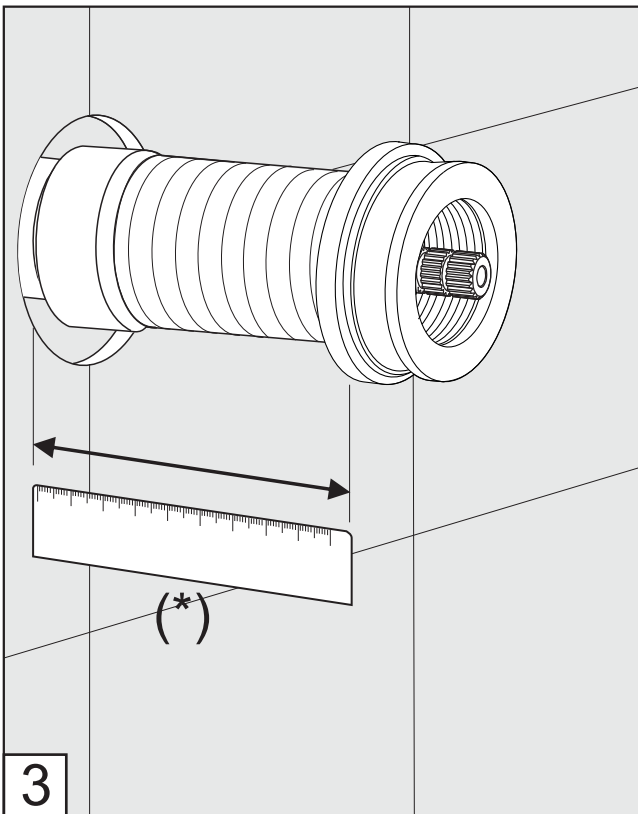

Required instalation tools

Provided	Not provided	
 <p data-bbox="170 793 544 892">Allen wrench (two different sizes)</p>	 <p data-bbox="841 840 933 877">Ruler</p>	 <p data-bbox="1218 840 1372 877">Hacksaw</p>

FV480/60.0

Installation Instructions

1- When installing valve to pipe connections make sure the valve is positioned with the arrow pointing in the direction of the water flow.

Casablanca Volume Control Trim