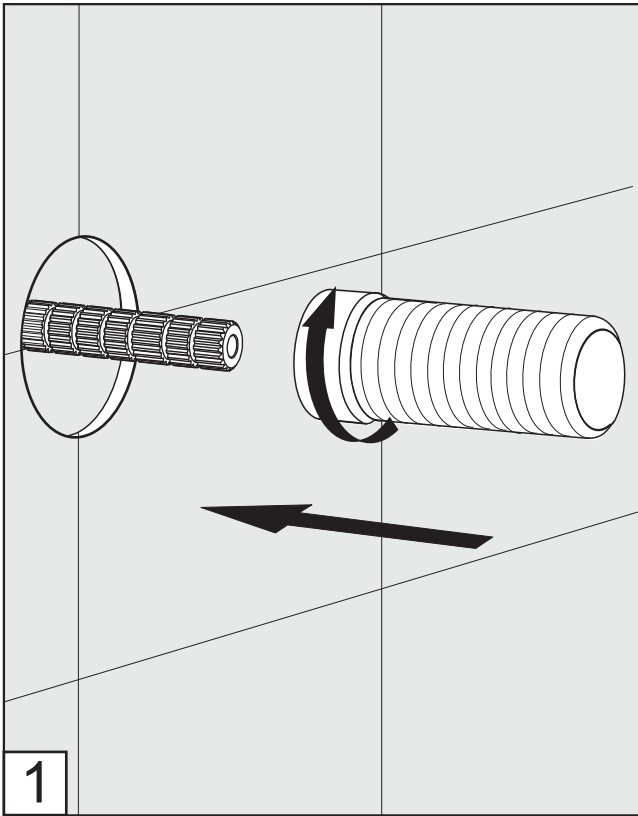

Required instalation tools

Provided	Not provided	
 <p data-bbox="170 793 544 892">Allen wrench (two different sizes)</p>	 <p data-bbox="841 840 933 877">Ruler</p>	 <p data-bbox="1218 840 1372 877">Hacksaw</p>

FV480/60.0

Installation Instructions

1- When installing valve to pipe connections make sure the valve is positioned with the arrow pointing in the direction of the water flow.

Casablanca Volume Control Trim