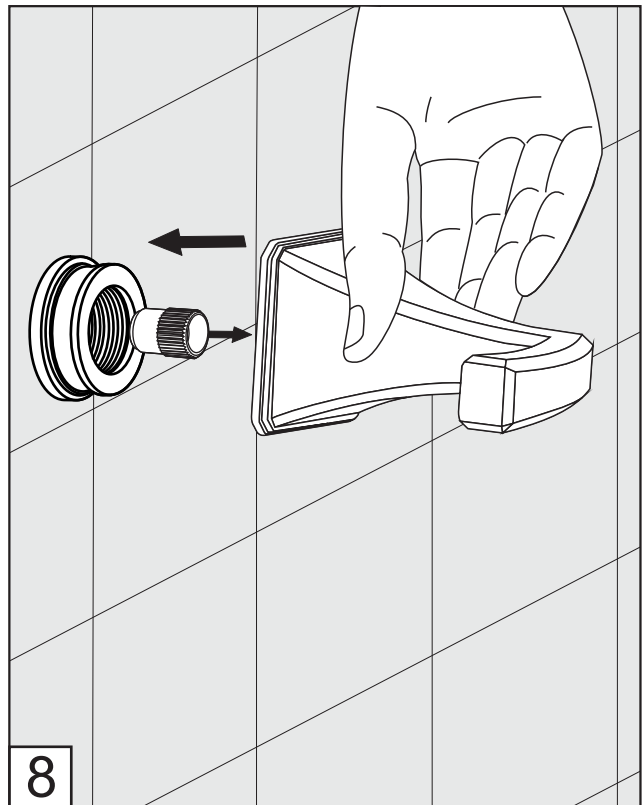

FV480/60.0

Installation Instructions

1- When installing valve to pipe connections make sure the valve is positioned with the arrow pointing in the direction of the water flow.

Casablanca Volume Control Trim

Casablanca Volume Control Trim

Casablanca Volume Control Trim