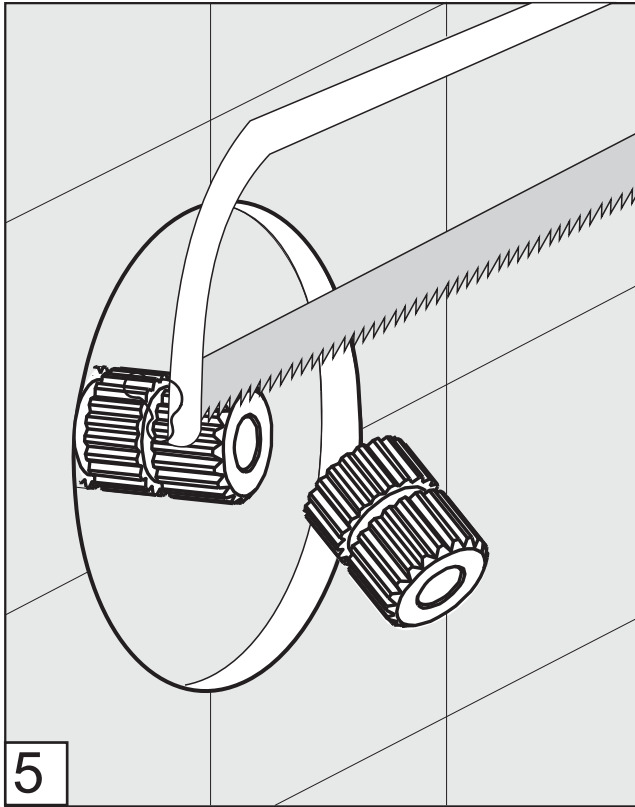

FV480/60.0

Installation Instructions

1- When installing valve to pipe connections make sure the valve is positioned with the arrow pointing in the direction of the water flow.

Casablanca Volume Control Trim

Casablanca Volume Control Trim

Casablanca Volume Control Trim