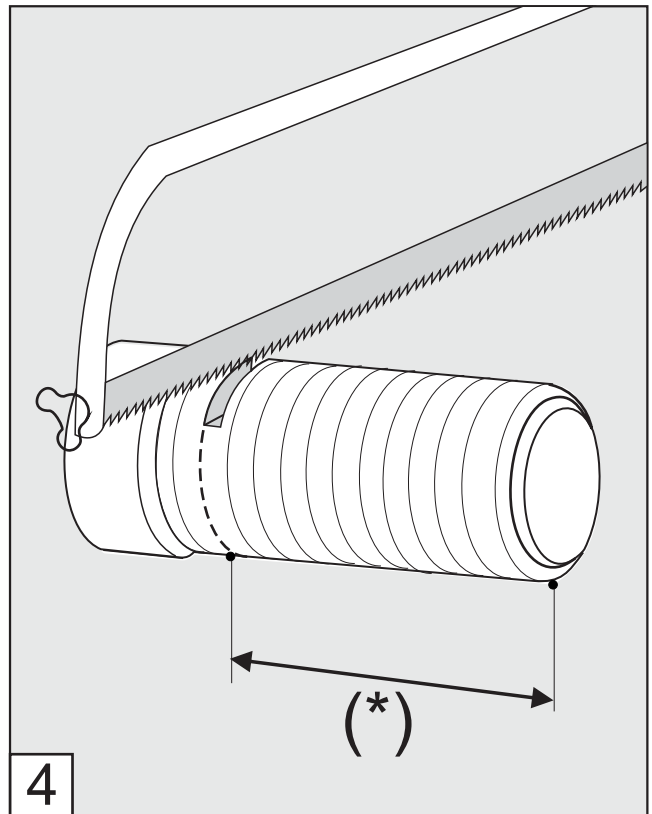

Required instalation tools

Provided	Not provided	
 <p data-bbox="170 793 544 892">Allen wrench (two different sizes)</p>	 <p data-bbox="841 840 933 877">Ruler</p>	 <p data-bbox="1218 840 1372 877">Hacksaw</p>

FV480/60.0

Installation Instructions

1- When installing valve to pipe connections make sure the valve is positioned with the arrow pointing in the direction of the water flow.

Casablanca Volume Control Trim