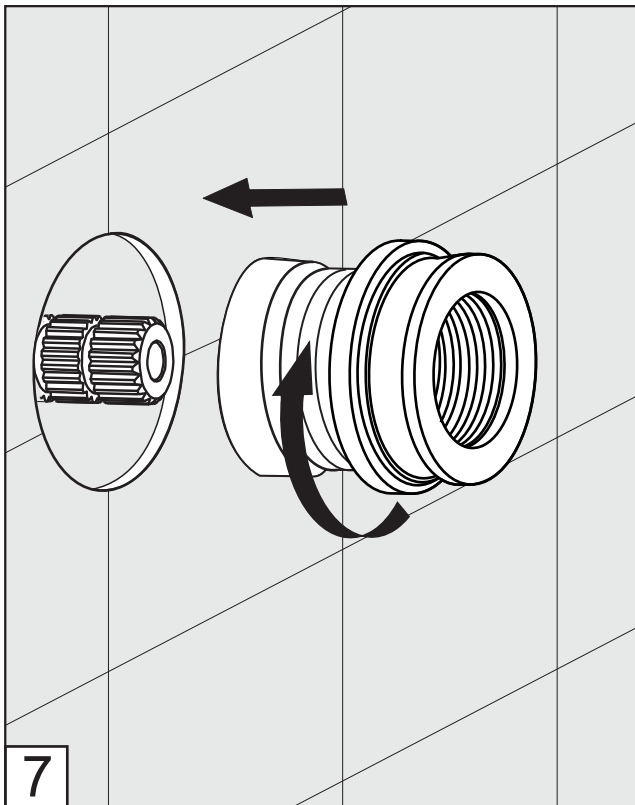

Casablanca Volume Control Trim