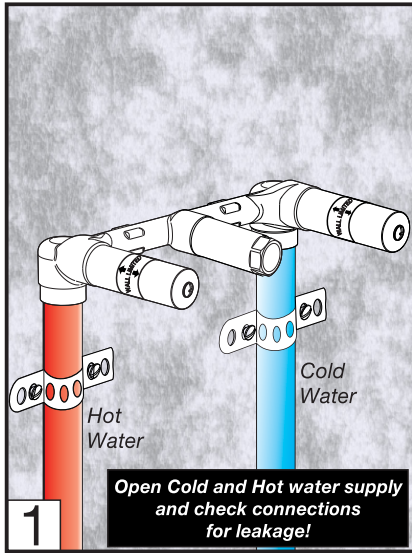

FRANZ VIEGENER

FV203.BASE

i n s t a l l a t i o n

FV203.BASE

Widespread 1/2" ceramic in wall - two handle valve system with 8" centers

CONGRATULATIONS !

This product has been subjected to stringent tests for its quality, performance and finish. We guarantee years of trouble free operation. We thank you for your choice and above all for the trust you are placing in us. This trust is what motivates us to improve every day.

Before connecting the faucet to the water supply, flush the tubing thoroughly to eliminate any residue.

FV203.BASE

*Widespread 1/2" ceramic in wall
two handle valve system with 8" centers*

Exploded view

Measures

Widespread 1/2" ceramic in wall - two handle valve system with 8" centers

Installation

Finished Installation

FRANZ VIEGENER

A FV S.A. company.

4000 Porett Drive • Gurnee Illinois 60031

Phone 847-244-1234 / Fax 847-244-1259