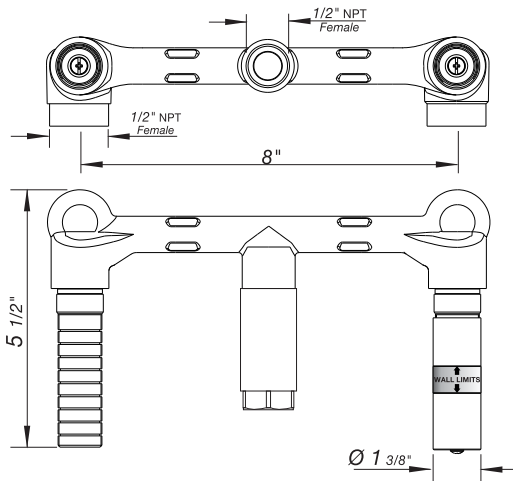

FRANZ VIEGENER

FV203.BASE

i n s t a l l a t i o n

FV203.BASE

Widespread 1/2" ceramic in wall - two handle valve system with 8" centers

CONGRATULATIONS !

This product has been subjected to stringent tests for its quality, performance and finish. We guarantee years of trouble free operation. We thank you for your choice and above all for the trust you are placing in us. This trust is what motivates us to improve every day.

Before connecting the faucet to the water supply, flush the tubing thoroughly to eliminate any residue.

FV203.BASE

*Widespread 1/2" ceramic in wall
two handle valve system with 8" centers*

Exploded view

Measures

Widespread 1/2" ceramic in wall - two handle valve system with 8" centers

Installation

Finished Installation

FRANZ VIEGENER

A FV S.A. company.

4000 Porett Drive • Gurnee Illinois 60031

Phone 847-244-1234 / Fax 847-244-1259