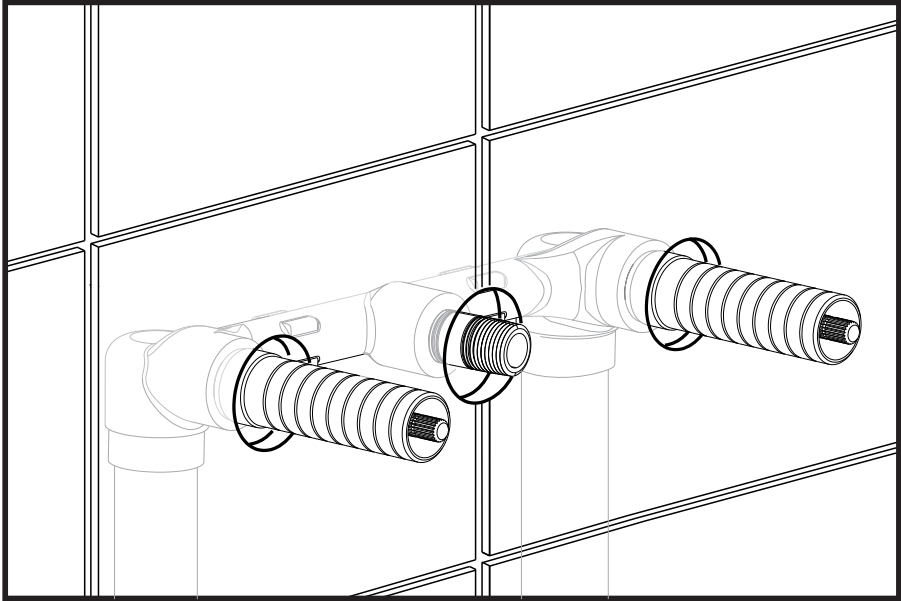

FRANZ VIEGENER

FV203.BASE

i n s t a l l a t i o n

FV203.BASE

Widespread 1/2" ceramic in wall - two handle valve system with 8" centers

CONGRATULATIONS !

This product has been subjected to stringent tests for its quality, performance and finish. We guarantee years of trouble free operation. We thank you for your choice and above all for the trust you are placing in us. This trust is what motivates us to improve every day.

Before connecting the faucet to the water supply, flush the tubing thoroughly to eliminate any residue.

FV203.BASE

*Widespread 1/2" ceramic in wall
two handle valve system with 8" centers*

Exploded view

Measures

Widespread 1/2" ceramic in wall - two handle valve system with 8" centers

Installation

Finished Installation

FRANZ VIEGENER

A FV S.A. company.

4000 Porett Drive • Gurnee Illinois 60031

Phone 847-244-1234 / Fax 847-244-1259