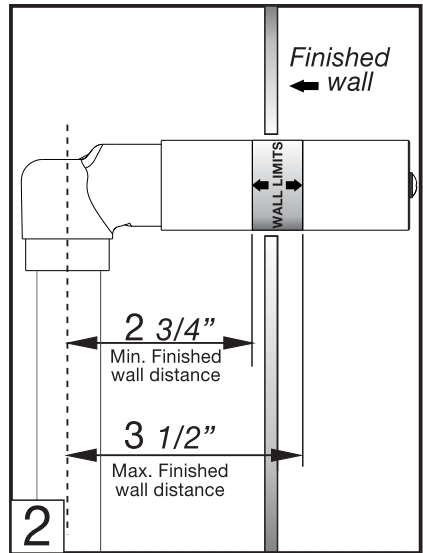

FRANZ VIEGENER

FV203.BASE

i n s t a l l a t i o n

FV203.BASE

Widespread 1/2" ceramic in wall - two handle valve system with 8" centers

CONGRATULATIONS !

This product has been subjected to stringent tests for its quality, performance and finish. We guarantee years of trouble free operation. We thank you for your choice and above all for the trust you are placing in us. This trust is what motivates us to improve every day.

Before connecting the faucet to the water supply, flush the tubing thoroughly to eliminate any residue.

FV203.BASE

*Widespread 1/2" ceramic in wall
two handle valve system with 8" centers*

Exploded view

Measures

Widespread 1/2" ceramic in wall - two handle valve system with 8" centers

Installation

Finished Installation

FRANZ VIEGENER

A FV S.A. company.

4000 Porett Drive • Gurnee Illinois 60031

Phone 847-244-1234 / Fax 847-244-1259