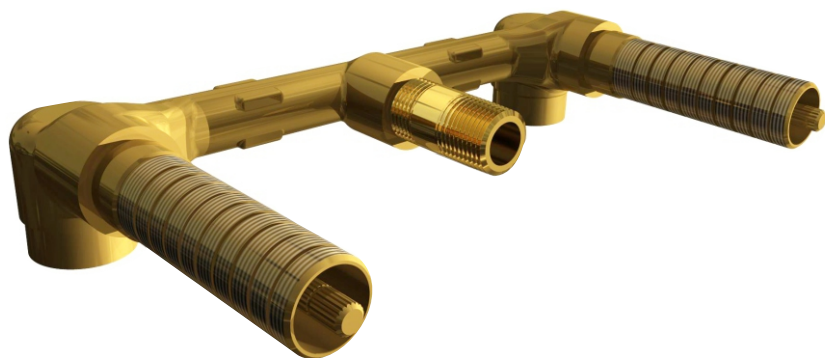

FRANZ VIEGENER

FV203.BASE

i n s t a l l a t i o n

FV203.BASE

Widespread 1/2" ceramic in wall - two handle valve system with 8" centers

CONGRATULATIONS !

This product has been subjected to stringent tests for its quality, performance and finish. We guarantee years of trouble free operation. We thank you for your choice and above all for the trust you are placing in us. This trust is what motivates us to improve every day.

Before connecting the faucet to the water supply, flush the tubing thoroughly to eliminate any residue.

FV203.BASE

*Widespread 1/2" ceramic in wall
two handle valve system with 8" centers*

Exploded view

Measures

Widespread 1/2" ceramic in wall - two handle valve system with 8" centers

Installation

Finished Installation

FRANZ VIEGENER

A FV S.A. company.

4000 Porett Drive • Gurnee Illinois 60031

Phone 847-244-1234 / Fax 847-244-1259