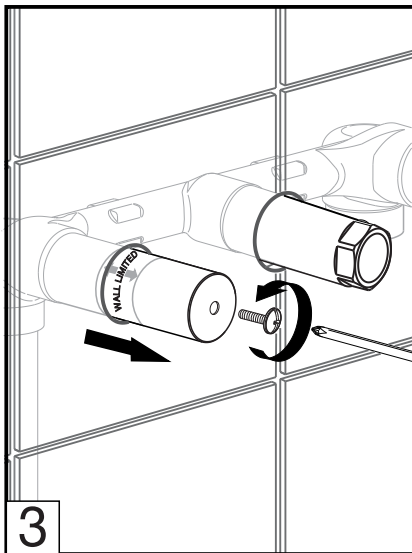

Widespread 1/2" ceramic in wall - two handle valve system with 8" centers

Installation