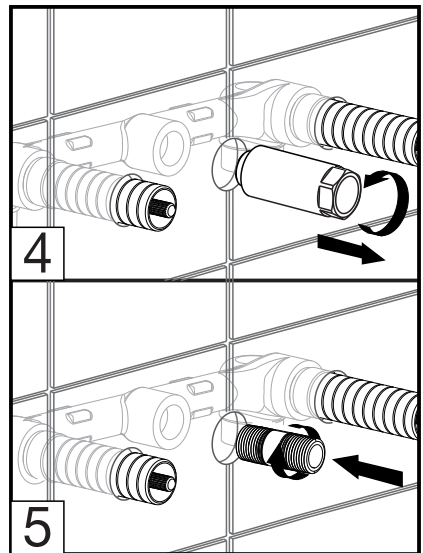

Widespread 1/2" ceramic in wall - two handle valve system with 8" centers

Installation