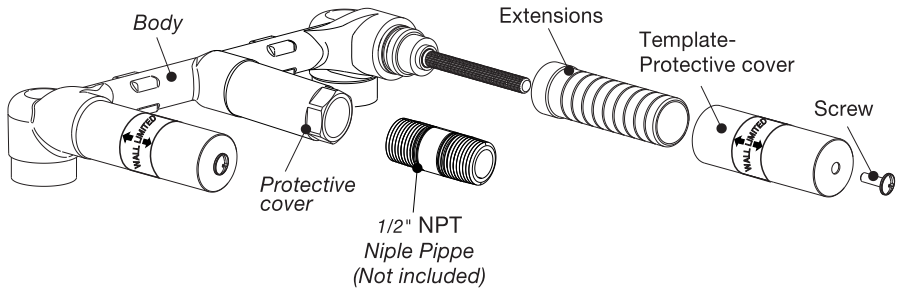

FRANZ VIEGENER

FV203.BASE

i n s t a l l a t i o n

FV203.BASE

Widespread 1/2" ceramic in wall - two handle valve system with 8" centers

CONGRATULATIONS !

This product has been subjected to stringent tests for its quality, performance and finish. We guarantee years of trouble free operation. We thank you for your choice and above all for the trust you are placing in us. This trust is what motivates us to improve every day.

Before connecting the faucet to the water supply, flush the tubing thoroughly to eliminate any residue.

FV203.BASE

*Widespread 1/2" ceramic in wall
two handle valve system with 8" centers*

Exploded view

Measures