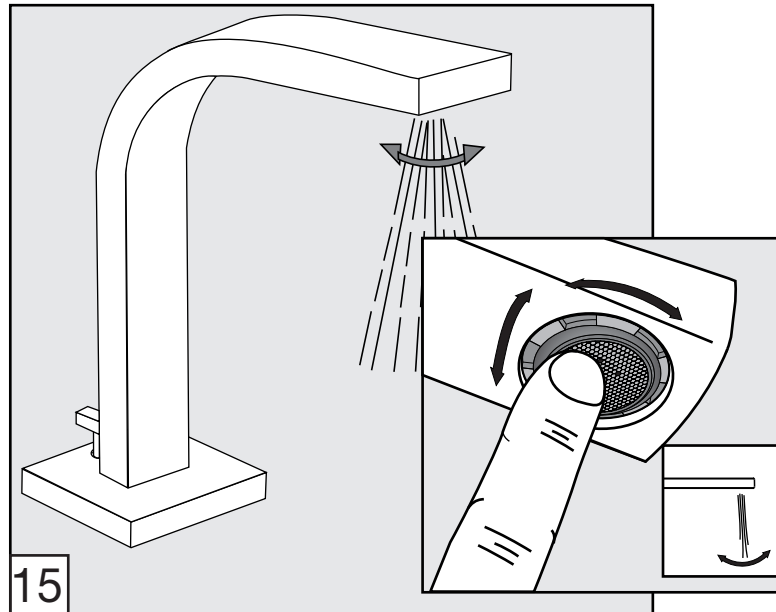

## FV201/J4 Widespread lavatory.

Minimum flow rate out at required constant pressure, 20 PSI and minimum flow rate for feed from 5.3 gal per min (for hot and cold connections): 2.2 gal per min

**FRANZ VIEGENER**