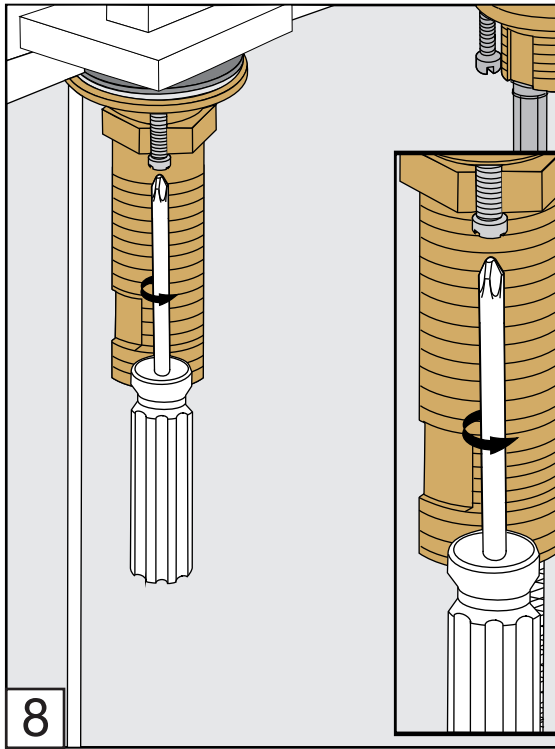

# Domino Faucets - Line J4

## FV201/J4 Widespread lavatory.

Minimum flow rate out at required constant pressure, 20 PSI and minimum flow rate for feed from 5.3 gal per min (for hot and cold connections): 2.2 gal per min

**FRANZ VIEGENER**