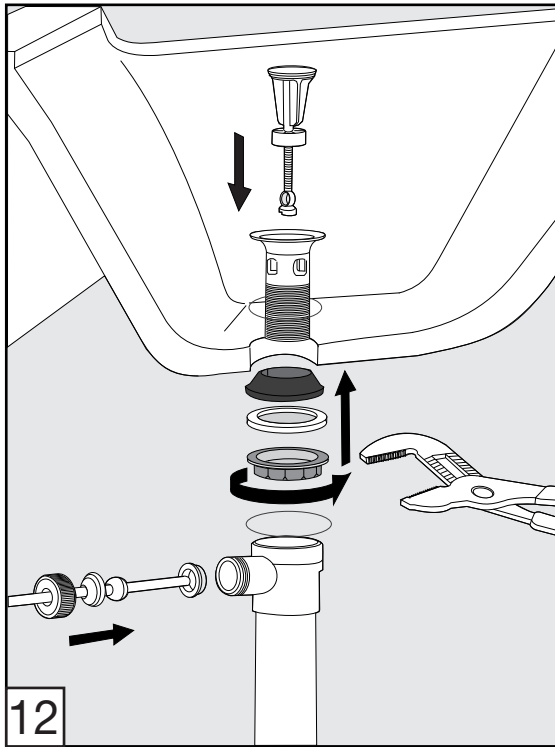

## FV201/J4 Widespread lavatory.

Minimum flow rate out at required constant pressure, 20 PSI and minimum flow rate for feed from 5.3 gal per min (for hot and cold connections): 2.2 gal per min

**FRANZ VIEGENER**