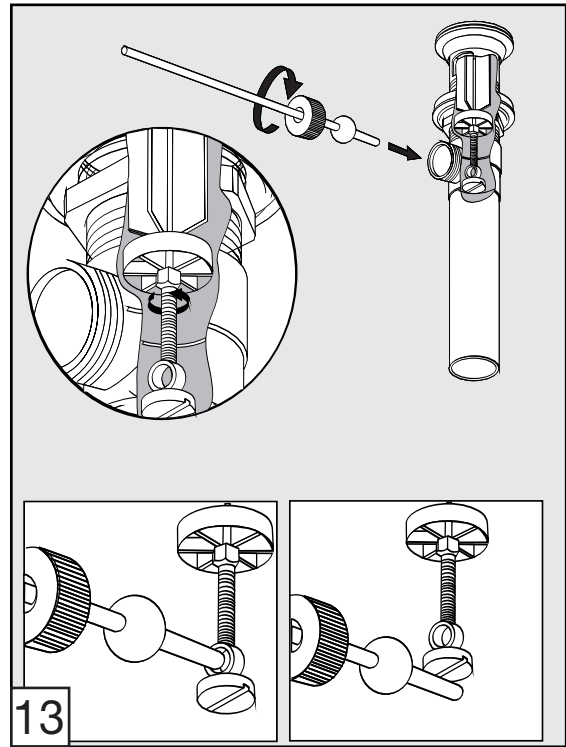

## FV201/J4 Widespread lavatory.

Minimum flow rate out at required constant pressure, 20 PSI and minimum flow rate for feed from 5.3 gal per min (for hot and cold connections): 2.2 gal per min

**FRANZ VIEGENER**