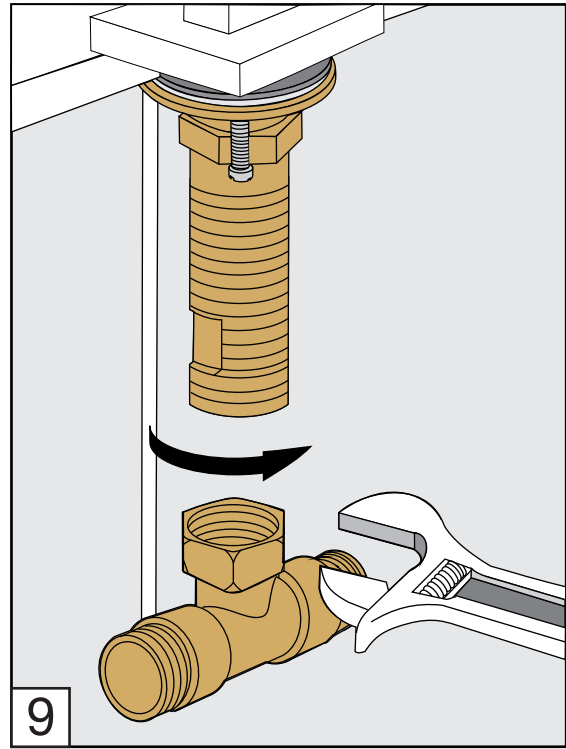

## FV201/J4 Widespread lavatory.

Minimum flow rate out at required constant pressure, 20 PSI and minimum flow rate for feed from 5.3 gal per min (for hot and cold connections): 2.2 gal per min

**FRANZ VIEGENER**