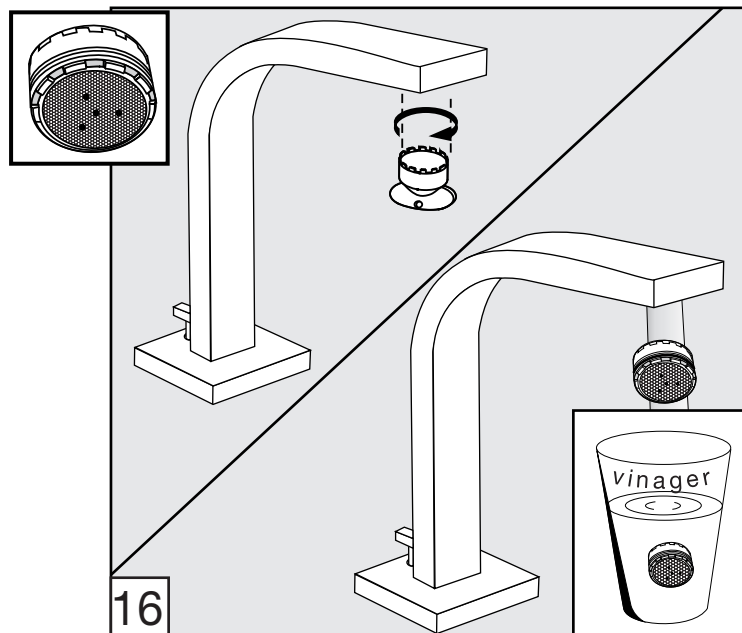

## FV201/J4 Widespread lavatory.

Minimum flow rate out at required constant pressure, 20 PSI and minimum flow rate for feed from 5.3 gal per min (for hot and cold connections): 2.2 gal per min

**FRANZ VIEGENER**