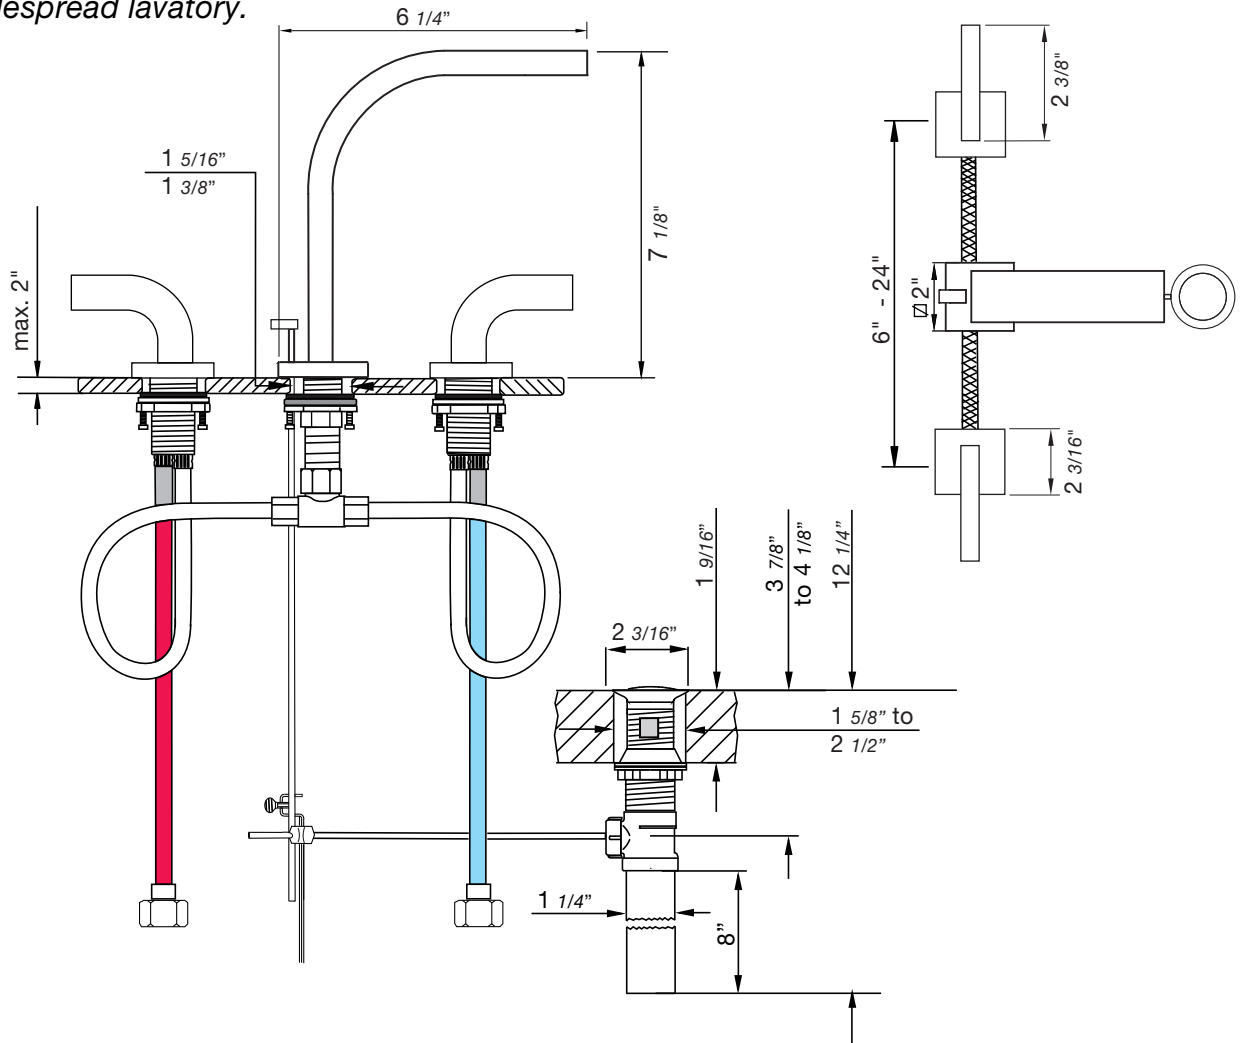

---

Before connecting the faucet to the water supply, flush the tubing thoroughly to eliminate any residue.

---

## *Required installation tools.*

Provided.	Not provided.
 <p data-bbox="363 1279 496 1361">Aerator tool</p>	 <p data-bbox="1166 1111 1369 1193">Phillips Screwdriver</p>
 <p data-bbox="363 1715 496 1798">Allen wrench</p>	 <p data-bbox="1177 1379 1353 1462">Adjustable wrench</p>  <p data-bbox="1177 1715 1390 1753">Channellock</p>

## FV201/J4 Widespread lavatory.

Minimum flow rate out at required constant pressure, 20 PSI and minimum flow rate for feed from 5.3 gal per min (for hot and cold connections): 2.2 gal per min

**FRANZ VIEGENER**