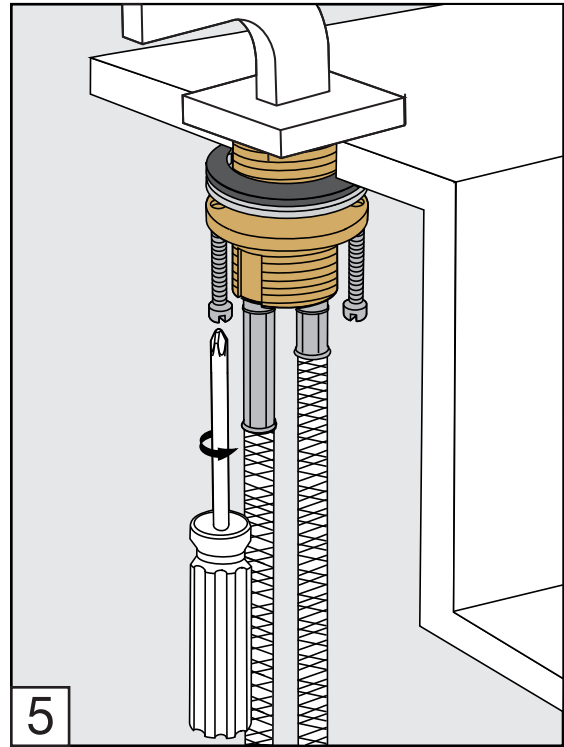

# Domino Faucets - Line J4

## FV201/J4 Widespread lavatory.

Minimum flow rate out at required constant pressure, 20 PSI and minimum flow rate for feed from 5.3 gal per min (for hot and cold connections): 2.2 gal per min

**FRANZ VIEGENER**