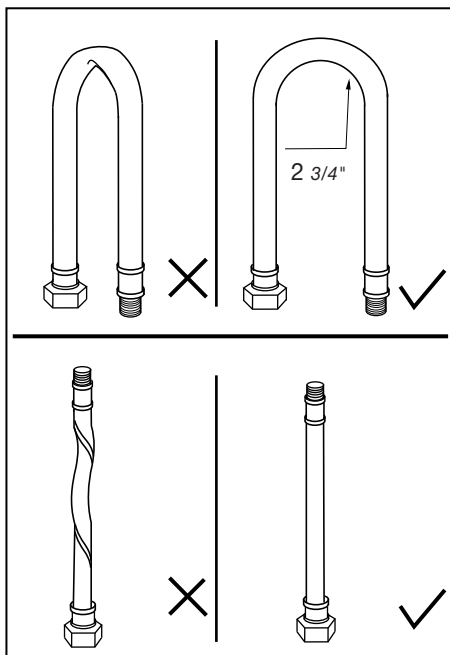

Domino Faucets - Line J4

FV201/J4 Widespread lavatory.