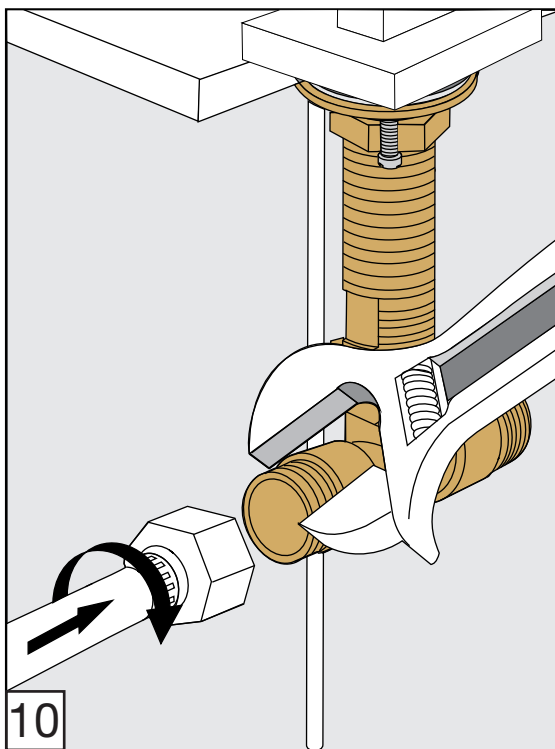

## FV201/J4 Widespread lavatory.

Minimum flow rate out at required constant pressure, 20 PSI and minimum flow rate for feed from 5.3 gal per min (for hot and cold connections): 2.2 gal per min

**FRANZ VIEGENER**