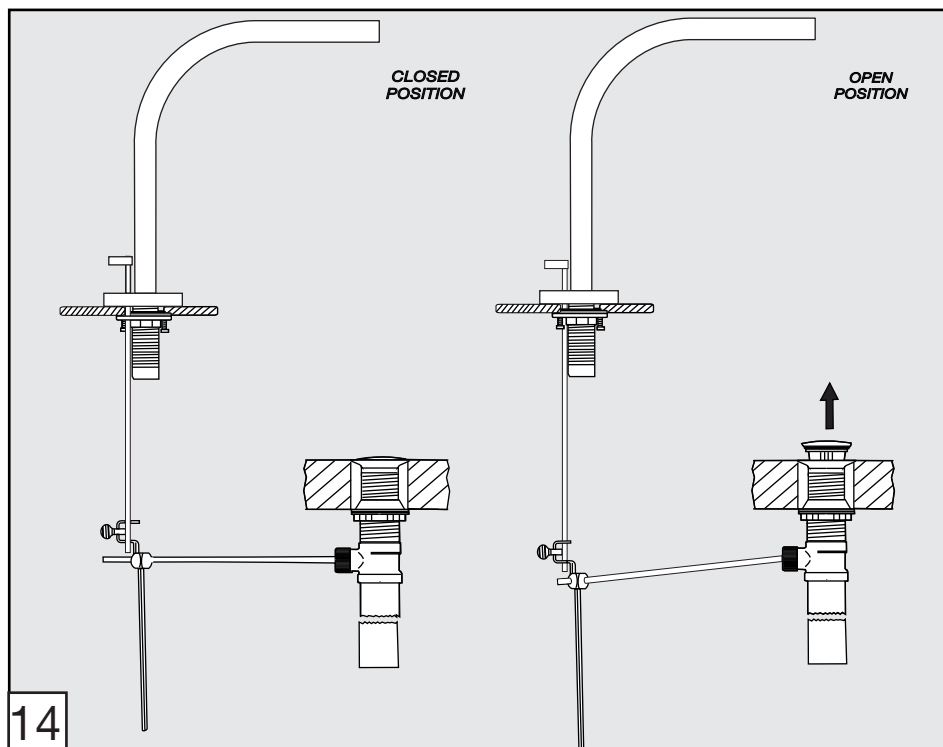

## FV201/J4 Widespread lavatory.

Minimum flow rate out at required constant pressure, 20 PSI and minimum flow rate for feed from 5.3 gal per min (for hot and cold connections): 2.2 gal per min

**FRANZ VIEGENER**