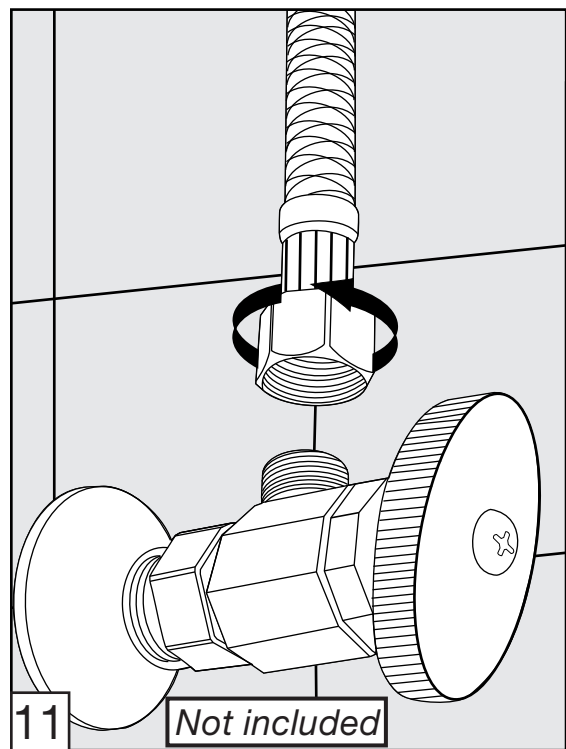

## FV201/J4 Widespread lavatory.

Minimum flow rate out at required constant pressure, 20 PSI and minimum flow rate for feed from 5.3 gal per min (for hot and cold connections): 2.2 gal per min

**FRANZ VIEGENER**