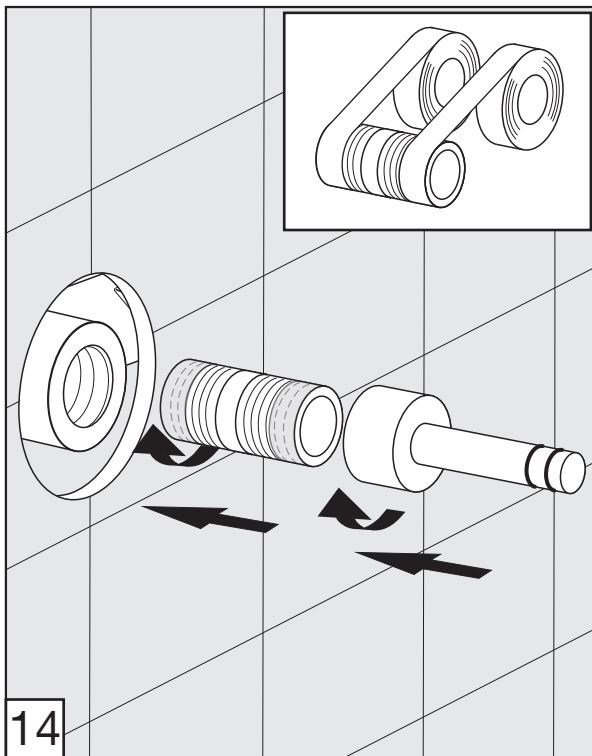

Before connecting the faucet to the water supply, flush the tubing thoroughly to eliminate any residue.

Required installation tools.

Provided	Not provided		
 <p data-bbox="228 1189 427 1227">Allen wrench</p>  <p data-bbox="264 1447 371 1518">Aerator tool</p>	 <p data-bbox="603 1312 695 1350">Ruler</p>	 <p data-bbox="887 1312 1046 1350">Hacksaw</p>	 <p data-bbox="1174 1312 1369 1350">Teflon tape</p>

Domino - Wall-mounted lavatory set - Line J4

FV203/J4.0

Handle installation:

Domino - Wall-mounted lavatory set - Line J4

Spout installation:

MIN: 1 1/16" (27 mm)

MAX: 1 5/16" (33 mm)

According to the measured distance could be necessary to choose other size of the "NPT pipe nipple" (not provided).

*Maximum and minimum distances are in millimeters, measurements in inches are for reference only.

Nozzle usage instructions and cleaning:

FRANZ VIEGENER

a FV S.A. Company

4000 Porett Drive • Gurnee Illinois 60031