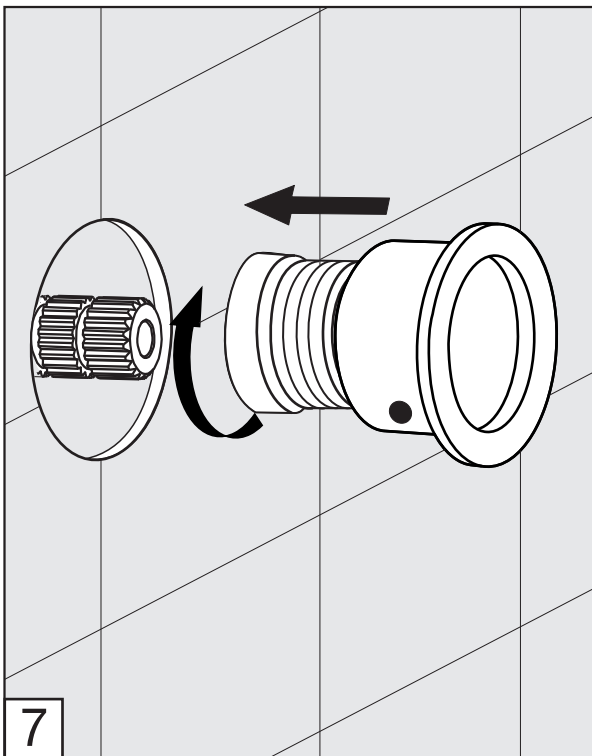

Before connecting the faucet to the water supply, flush the tubing thoroughly to eliminate any residue.

Required installation tools.

Provided	Not provided		
 <p data-bbox="228 1189 427 1227">Allen wrench</p>  <p data-bbox="264 1447 371 1518">Aerator tool</p>	 <p data-bbox="603 1312 695 1350">Ruler</p>	 <p data-bbox="887 1312 1046 1350">Hacksaw</p>	 <p data-bbox="1174 1312 1369 1350">Teflon tape</p>

Domino - Wall-mounted lavatory set - Line J4

FV203/J4.0

Handle installation:

Domino - Wall-mounted lavatory set - Line J4

Spout installation:

MIN: 1 1/16" (27 mm)

MAX: 1 5/16" (33 mm)

According to the measured distance could be necessary to choose other size of the "NPT pipe nipple" (not provided).