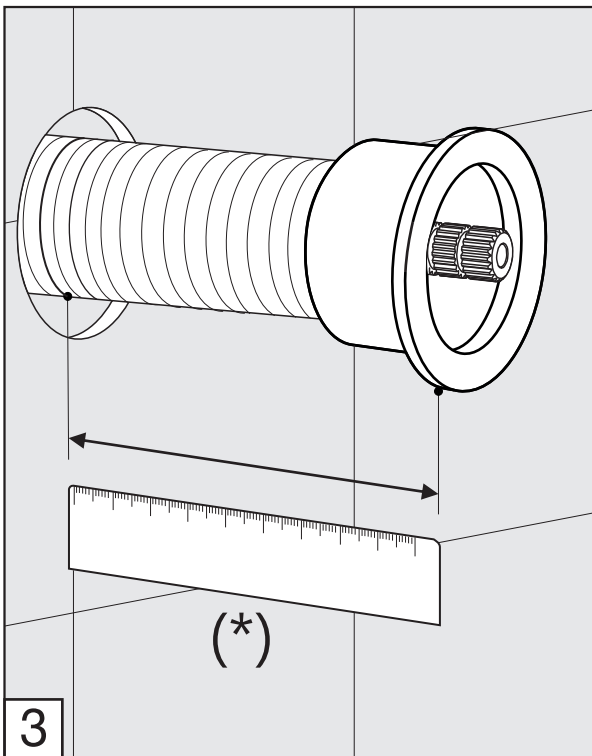

Before connecting the faucet to the water supply, flush the tubing thoroughly to eliminate any residue.

Required installation tools.

Provided	Not provided		
 <p data-bbox="228 1189 427 1227">Allen wrench</p>  <p data-bbox="264 1447 371 1518">Aerator tool</p>	 <p data-bbox="603 1312 695 1350">Ruler</p>	 <p data-bbox="887 1312 1046 1350">Hacksaw</p>	 <p data-bbox="1174 1312 1369 1350">Teflon tape</p>

Domino - Wall-mounted lavatory set - Line J4

FV203/J4.0

Handle installation:

Domino - Wall-mounted lavatory set - Line J4

Spout installation:

MIN: 1 1/16" (27 mm)

MAX: 1 5/16" (33 mm)

According to the measured distance could be necessary to choose other size of the "NPT pipe nipple" (not provided).