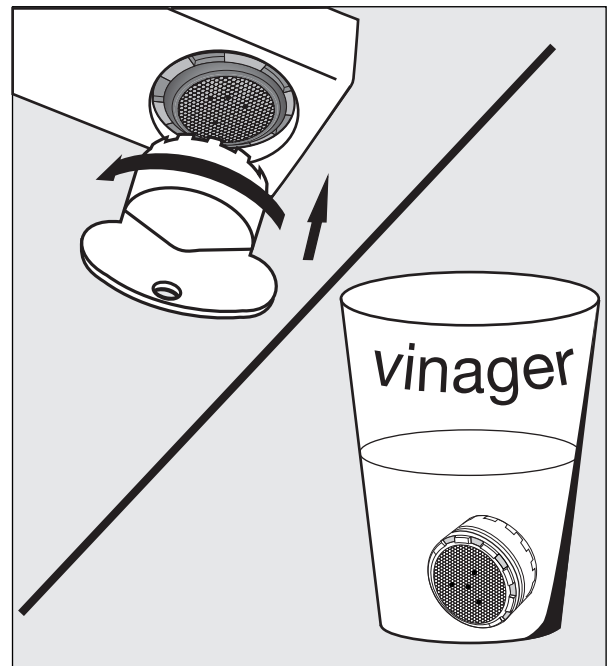

Nozzle usage instructions and cleaning:

FRANZ VIEGENER

a FV S.A. Company

4000 Porett Drive • Gurnee Illinois 60031

Phone 847-244-1234 / Fax 847-244-1259

FRANZ VIEGENER reserve the right to make revisions without notice in the design of faucets and bathroom accessories or in packaging.
FOLFV203/J4.0 / Edition No 1 _ October, 2011.