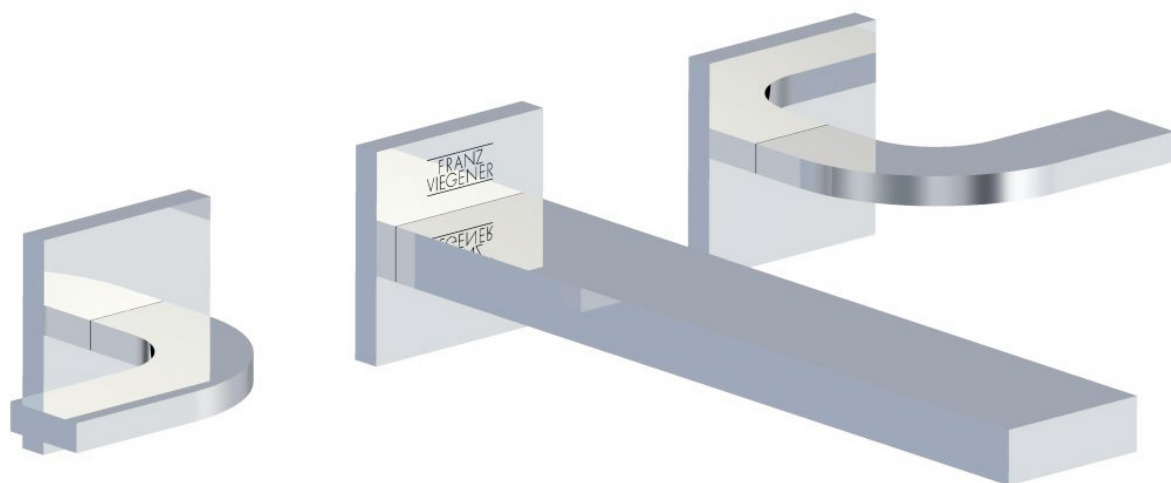

FRANZ VIEGENER

Domino

i n s t a l l a t i o n

Domino - Wall-mounted lavatory set - Line J4

CONGRATULATIONS !

This product has been subjected to stringent tests for its quality, performance and finish. We guarantee years of trouble free operation. We thank you for your choice and above all for the trust you are placing in us. This trust is what motivates us to improve every day.

Domino - Wall-mounted lavatory set - Line J4

FV203/J4.0

Handle installation:

Domino - Wall-mounted lavatory set - Line J4

Spout installation:

MIN: 1 1/16" (27 mm)

MAX: 1 5/16" (33 mm)

According to the measured distance could be necessary to choose other size of the "NPT pipe nipple" (not provided).