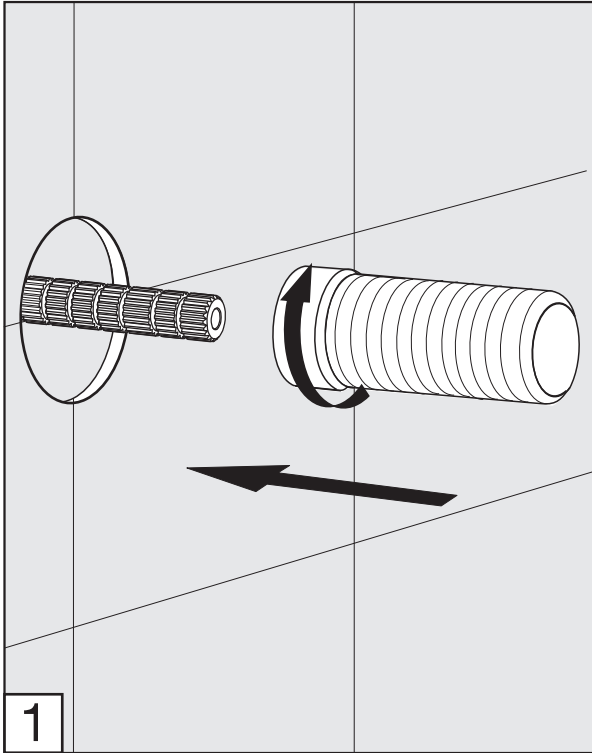

Before connecting the faucet to the water supply, flush the tubing thoroughly to eliminate any residue.

Required installation tools.

Provided	Not provided		
 <p data-bbox="228 1189 427 1227">Allen wrench</p>  <p data-bbox="264 1447 371 1518">Aerator tool</p>	 <p data-bbox="603 1312 695 1350">Ruler</p>	 <p data-bbox="887 1312 1046 1350">Hacksaw</p>	 <p data-bbox="1174 1312 1369 1350">Teflon tape</p>

Domino - Wall-mounted lavatory set - Line J4

FV203/J4.0

Handle installation:

Domino - Wall-mounted lavatory set - Line J4

Spout installation:

MIN: 1 1/16" (27 mm)

MAX: 1 5/16" (33 mm)

According to the measured distance could be necessary to choose other size of the "NPT pipe nipple" (not provided).