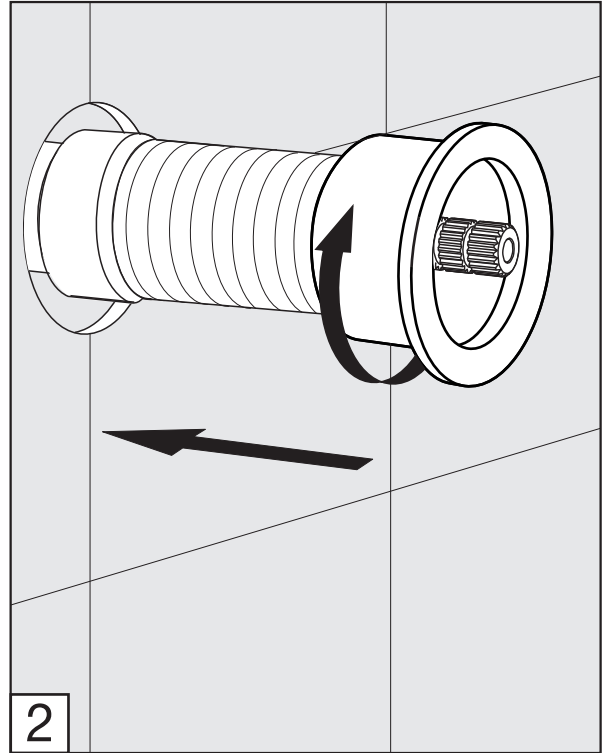

Before connecting the faucet to the water supply, flush the tubing thoroughly to eliminate any residue.

Required installation tools.

Provided	Not provided		
 <p data-bbox="228 1189 427 1227">Allen wrench</p>  <p data-bbox="264 1447 371 1518">Aerator tool</p>	 <p data-bbox="603 1312 695 1350">Ruler</p>	 <p data-bbox="887 1312 1046 1350">Hacksaw</p>	 <p data-bbox="1174 1312 1369 1350">Teflon tape</p>

Domino - Wall-mounted lavatory set - Line J4

FV203/J4.0

Handle installation:

Domino - Wall-mounted lavatory set - Line J4

Spout installation:

MIN: 1 1/16" (27 mm)

MAX: 1 5/16" (33 mm)

According to the measured distance could be necessary to choose other size of the "NPT pipe nipple" (not provided).