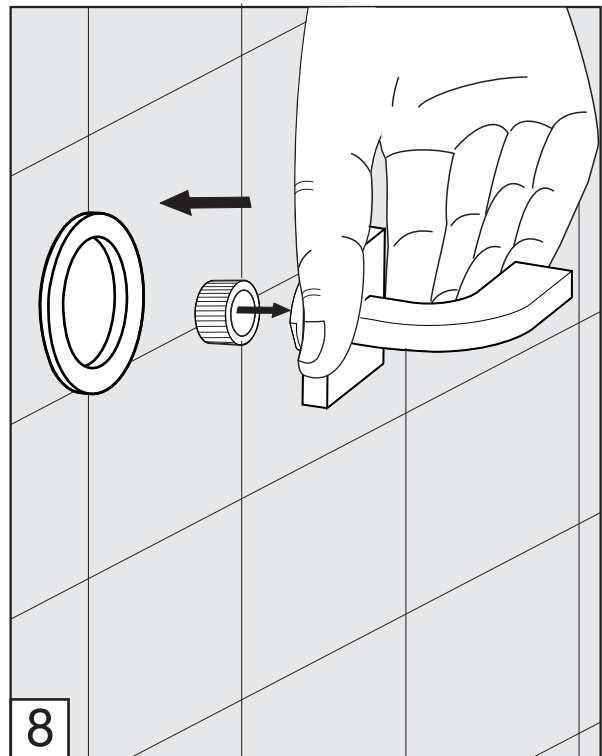

Before connecting the faucet to the water supply, flush the tubing thoroughly to eliminate any residue.

Required installation tools.

Provided	Not provided		
 <p data-bbox="228 1189 427 1227">Allen wrench</p>  <p data-bbox="264 1447 371 1518">Aerator tool</p>	 <p data-bbox="603 1312 695 1350">Ruler</p>	 <p data-bbox="887 1312 1046 1350">Hacksaw</p>	 <p data-bbox="1174 1312 1369 1350">Teflon tape</p>

Domino - Wall-mounted lavatory set - Line J4

FV203/J4.0

Handle installation:

Domino - Wall-mounted lavatory set - Line J4

Spout installation:

MIN: 1 1/16" (27 mm)

MAX: 1 5/16" (33 mm)

According to the measured distance could be necessary to choose other size of the "NPT pipe nipple" (not provided).

*Maximum and minimum distances are in millimeters, measurements in inches are for reference only.

Nozzle usage instructions and cleaning:

FRANZ VIEGENER

a FV S.A. Company

4000 Porett Drive • Gurnee Illinois 60031