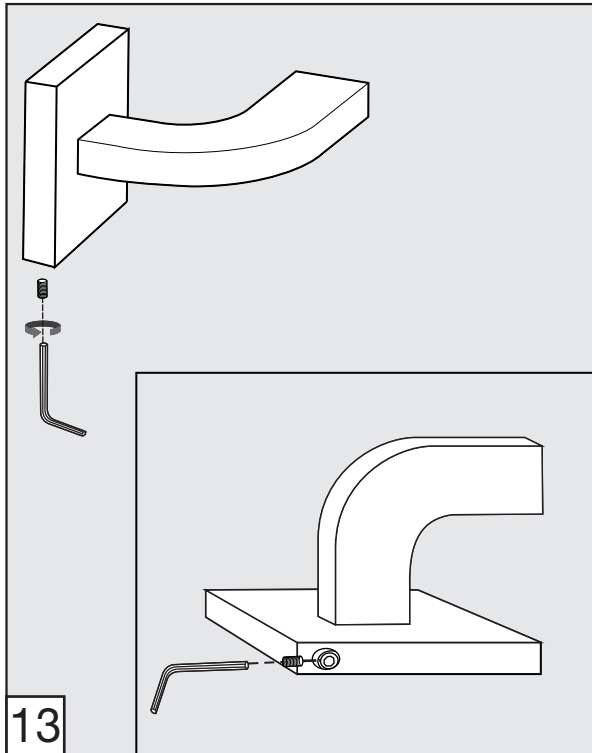

Before connecting the faucet to the water supply, flush the tubing thoroughly to eliminate any residue.

Required installation tools.

Provided	Not provided		
 <p data-bbox="228 1189 427 1227">Allen wrench</p>  <p data-bbox="264 1447 371 1518">Aerator tool</p>	 <p data-bbox="603 1312 695 1350">Ruler</p>	 <p data-bbox="887 1312 1046 1350">Hacksaw</p>	 <p data-bbox="1174 1312 1369 1350">Teflon tape</p>

Domino - Wall-mounted lavatory set - Line J4

FV203/J4.0

Handle installation:

Domino - Wall-mounted lavatory set - Line J4

Spout installation:

MIN: 1 1/16" (27 mm)

MAX: 1 5/16" (33 mm)

According to the measured distance could be necessary to choose other size of the "NPT pipe nipple" (not provided).

*Maximum and minimum distances are in millimeters, measurements in inches are for reference only.

Nozzle usage instructions and cleaning:

FRANZ VIEGENER

a FV S.A. Company

4000 Porett Drive • Gurnee Illinois 60031