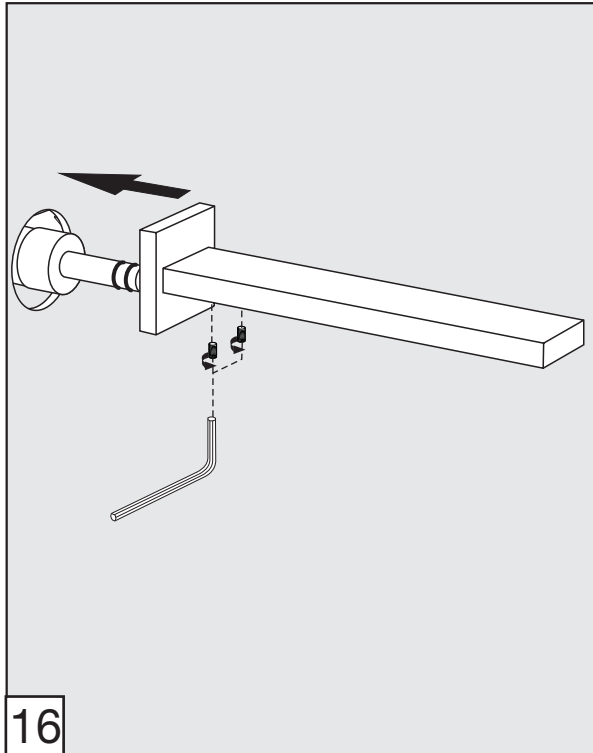

Nozzle usage instructions and cleaning:

FRANZ VIEGENER

a FV S.A. Company

4000 Porett Drive • Gurnee Illinois 60031

Phone 847-244-1234 / Fax 847-244-1259

FRANZ VIEGENER reserve the right to make revisions without notice in the design of faucets and bathroom accessories or in packaging.
FOLFV203/J4.0 / Edition No 1 _ October, 2011.