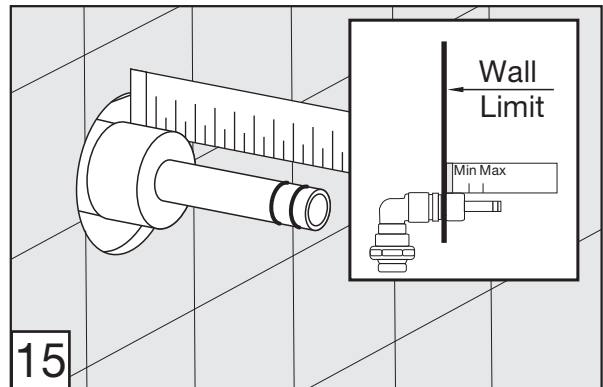

Domino - Wall-mounted lavatory set - Line J4

FV203/J4.0

Handle installation:

Domino - Wall-mounted lavatory set - Line J4

Spout installation:

MIN: 1 1/16" (27 mm)

MAX: 1 5/16" (33 mm)

According to the measured distance could be necessary to choose other size of the "NPT pipe nipple" (not provided).

*Maximum and minimum distances are in millimeters, measurements in inches are for reference only.

Nozzle usage instructions and cleaning:

FRANZ VIEGENER

a FV S.A. Company

4000 Porett Drive • Gurnee Illinois 60031