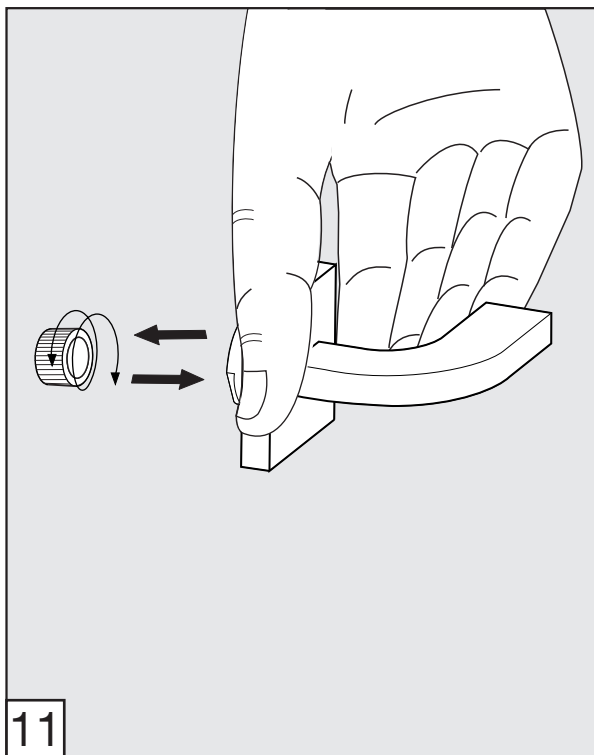

Before connecting the faucet to the water supply, flush the tubing thoroughly to eliminate any residue.

Required installation tools.

Provided	Not provided		
 <p data-bbox="228 1189 427 1227">Allen wrench</p>  <p data-bbox="264 1447 371 1518">Aerator tool</p>	 <p data-bbox="603 1312 695 1350">Ruler</p>	 <p data-bbox="887 1312 1046 1350">Hacksaw</p>	 <p data-bbox="1174 1312 1369 1350">Teflon tape</p>

Domino - Wall-mounted lavatory set - Line J4

FV203/J4.0

Handle installation:

Domino - Wall-mounted lavatory set - Line J4

Spout installation:

MIN: 1 1/16" (27 mm)

MAX: 1 5/16" (33 mm)

According to the measured distance could be necessary to choose other size of the "NPT pipe nipple" (not provided).

*Maximum and minimum distances are in millimeters, measurements in inches are for reference only.

Nozzle usage instructions and cleaning:

FRANZ VIEGENER

a FV S.A. Company

4000 Porett Drive • Gurnee Illinois 60031