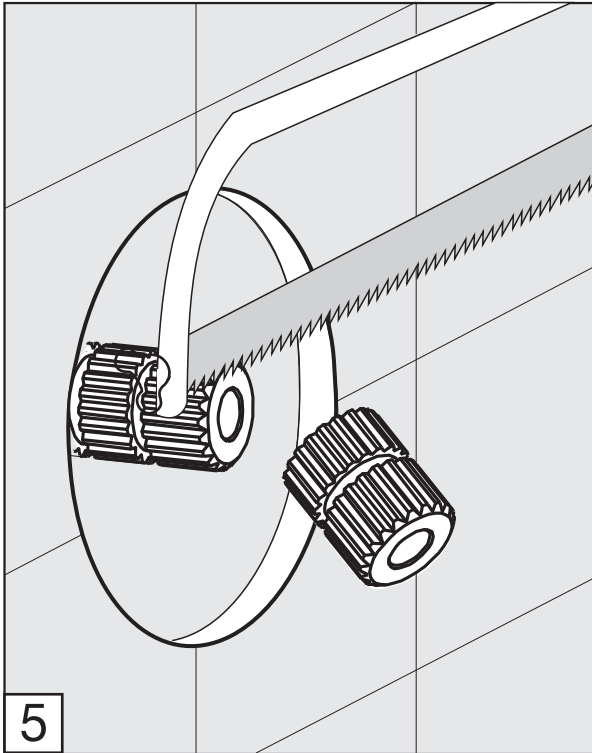

Before connecting the faucet to the water supply, flush the tubing thoroughly to eliminate any residue.

Required installation tools.

Provided	Not provided		
 <p data-bbox="228 1189 427 1227">Allen wrench</p>  <p data-bbox="264 1447 371 1518">Aerator tool</p>	 <p data-bbox="603 1312 695 1350">Ruler</p>	 <p data-bbox="887 1312 1046 1350">Hacksaw</p>	 <p data-bbox="1174 1312 1369 1350">Teflon tape</p>

Domino - Wall-mounted lavatory set - Line J4

FV203/J4.0

Handle installation:

Domino - Wall-mounted lavatory set - Line J4

Spout installation:

MIN: 1 1/16" (27 mm)

MAX: 1 5/16" (33 mm)

According to the measured distance could be necessary to choose other size of the "NPT pipe nipple" (not provided).