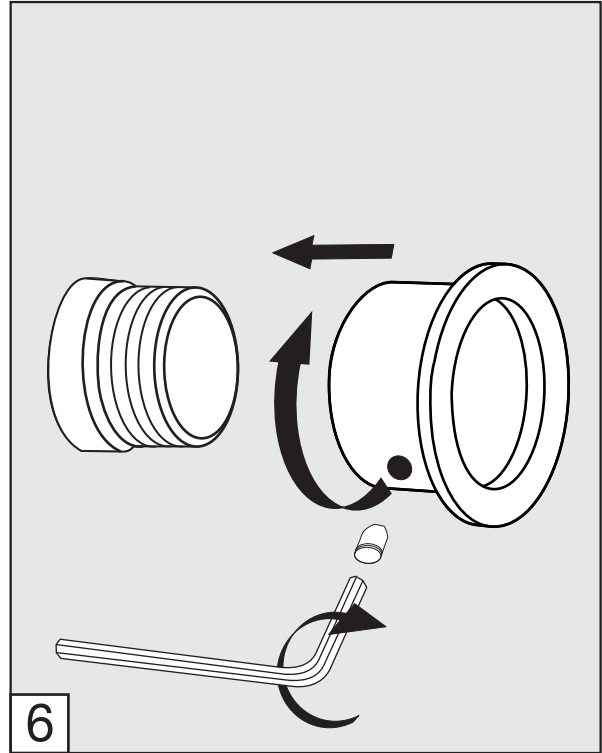

Before connecting the faucet to the water supply, flush the tubing thoroughly to eliminate any residue.

Required installation tools.

Provided	Not provided		
 <p data-bbox="228 1189 427 1227">Allen wrench</p>  <p data-bbox="264 1447 371 1518">Aerator tool</p>	 <p data-bbox="603 1312 695 1350">Ruler</p>	 <p data-bbox="887 1312 1046 1350">Hacksaw</p>	 <p data-bbox="1174 1312 1369 1350">Teflon tape</p>

Domino - Wall-mounted lavatory set - Line J4

FV203/J4.0

Handle installation:

Domino - Wall-mounted lavatory set - Line J4

Spout installation:

MIN: 1 1/16" (27 mm)

MAX: 1 5/16" (33 mm)

According to the measured distance could be necessary to choose other size of the "NPT pipe nipple" (not provided).

*Maximum and minimum distances are in millimeters, measurements in inches are for reference only.

Nozzle usage instructions and cleaning:

FRANZ VIEGENER

a FV S.A. Company

4000 Porett Drive • Gurnee Illinois 60031