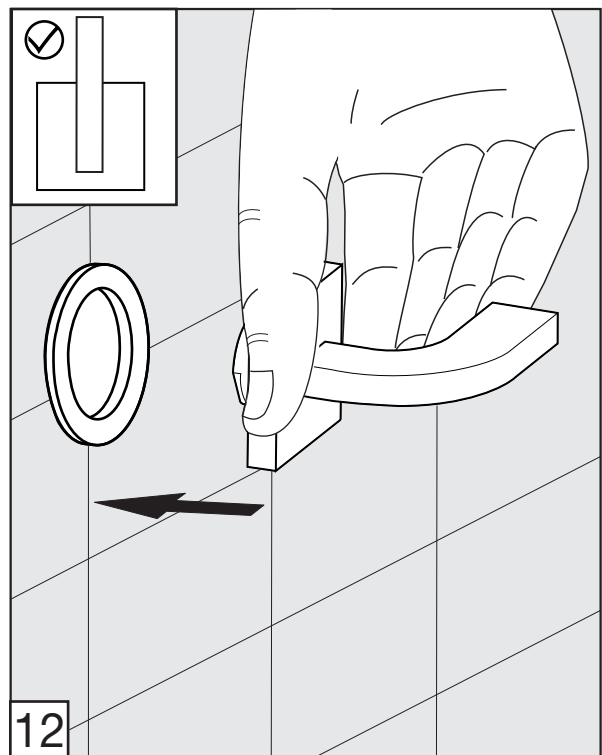

Before connecting the faucet to the water supply, flush the tubing thoroughly to eliminate any residue.

Required installation tools.

Provided	Not provided		
 <p data-bbox="228 1189 427 1227">Allen wrench</p>  <p data-bbox="264 1447 371 1518">Aerator tool</p>	 <p data-bbox="603 1312 695 1350">Ruler</p>	 <p data-bbox="887 1312 1046 1350">Hacksaw</p>	 <p data-bbox="1174 1312 1369 1350">Teflon tape</p>

Domino - Wall-mounted lavatory set - Line J4

FV203/J4.0

Handle installation:

Domino - Wall-mounted lavatory set - Line J4

Spout installation:

MIN: 1 1/16" (27 mm)

MAX: 1 5/16" (33 mm)

According to the measured distance could be necessary to choose other size of the "NPT pipe nipple" (not provided).