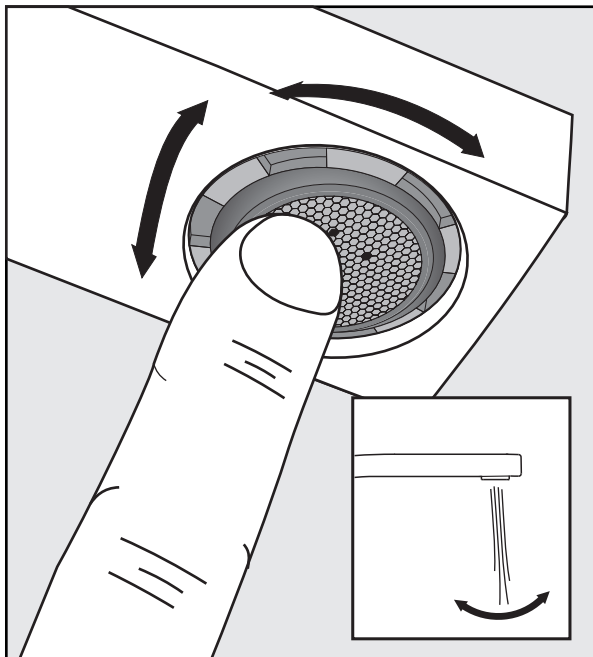

Nozzle usage instructions and cleaning:

FRANZ VIEGENER

a FV S.A. Company

4000 Porett Drive • Gurnee Illinois 60031

Phone 847-244-1234 / Fax 847-244-1259

FRANZ VIEGENER reserve the right to make revisions without notice in the design of faucets and bathroom accessories or in packaging.
FOLFV203/J4.0 / Edition No 1 _ October, 2011.