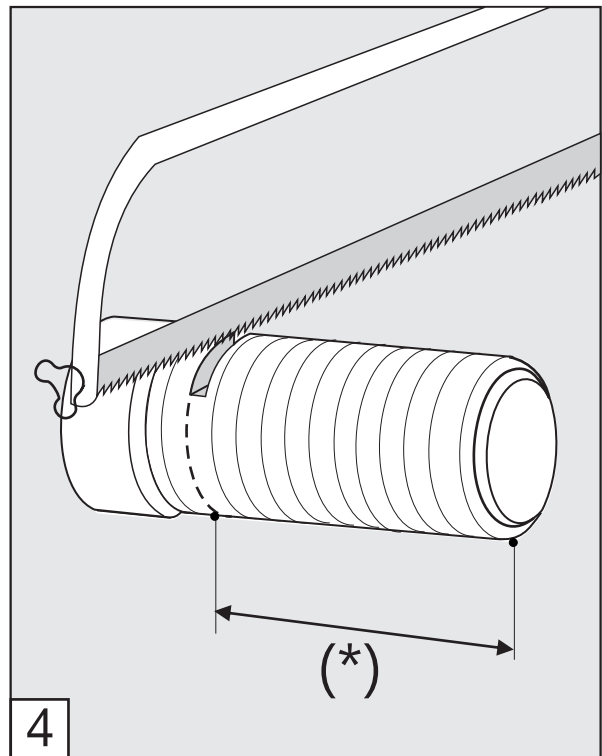

Before connecting the faucet to the water supply, flush the tubing thoroughly to eliminate any residue.

Required installation tools.

Provided	Not provided		
 <p data-bbox="228 1189 427 1227">Allen wrench</p>  <p data-bbox="264 1447 371 1518">Aerator tool</p>	 <p data-bbox="603 1312 695 1350">Ruler</p>	 <p data-bbox="887 1312 1046 1350">Hacksaw</p>	 <p data-bbox="1174 1312 1369 1350">Teflon tape</p>

Domino - Wall-mounted lavatory set - Line J4

FV203/J4.0

Handle installation:

Domino - Wall-mounted lavatory set - Line J4

Spout installation:

MIN: 1 1/16" (27 mm)

MAX: 1 5/16" (33 mm)

According to the measured distance could be necessary to choose other size of the "NPT pipe nipple" (not provided).