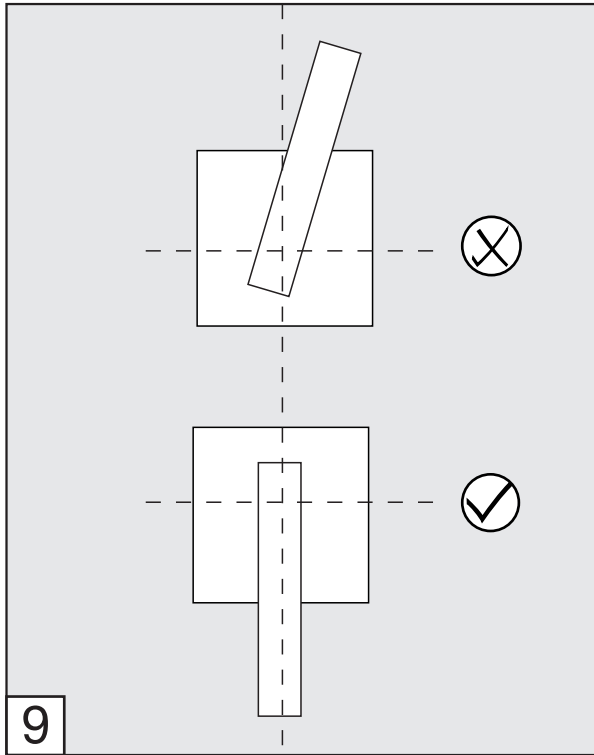

Before connecting the faucet to the water supply, flush the tubing thoroughly to eliminate any residue.

Required installation tools.

Provided	Not provided		
 <p data-bbox="228 1189 427 1227">Allen wrench</p>  <p data-bbox="264 1447 371 1518">Aerator tool</p>	 <p data-bbox="603 1312 695 1350">Ruler</p>	 <p data-bbox="887 1312 1046 1350">Hacksaw</p>	 <p data-bbox="1174 1312 1369 1350">Teflon tape</p>

Domino - Wall-mounted lavatory set - Line J4

FV203/J4.0

Handle installation:

Domino - Wall-mounted lavatory set - Line J4

Spout installation:

MIN: 1 1/16" (27 mm)

MAX: 1 5/16" (33 mm)

According to the measured distance could be necessary to choose other size of the "NPT pipe nipple" (not provided).

*Maximum and minimum distances are in millimeters, measurements in inches are for reference only.

Nozzle usage instructions and cleaning:

FRANZ VIEGENER

a FV S.A. Company

4000 Porett Drive • Gurnee Illinois 60031