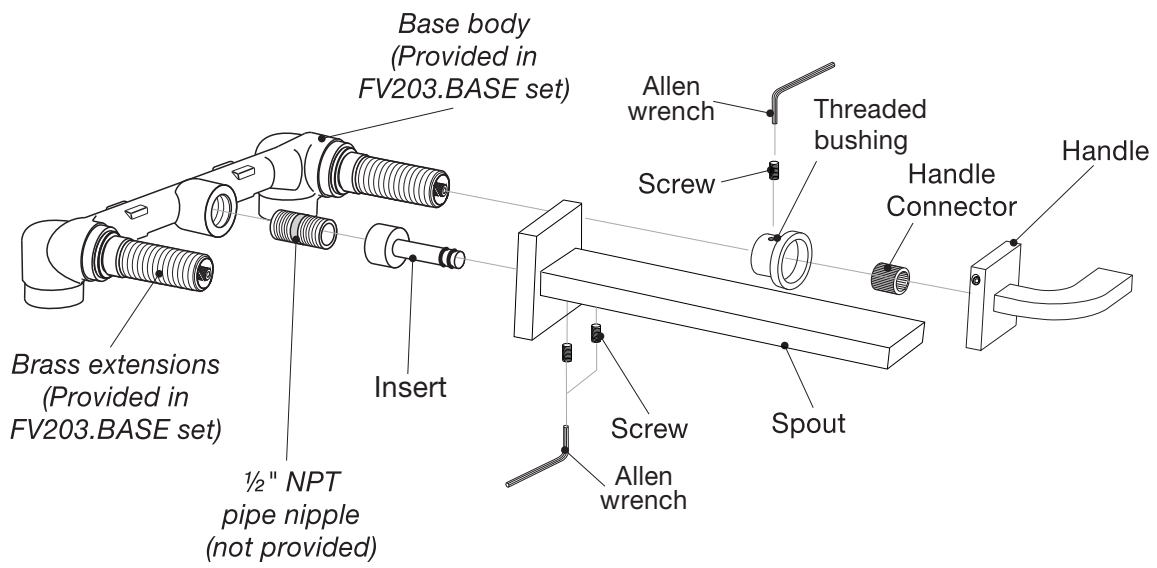

FRANZ VIEGENER

Domino

i n s t a l l a t i o n

Domino - Wall-mounted lavatory set - Line J4

CONGRATULATIONS !

This product has been subjected to stringent tests for its quality, performance and finish. We guarantee years of trouble free operation. We thank you for your choice and above all for the trust you are placing in us. This trust is what motivates us to improve every day.

Before connecting the faucet to the water supply, flush the tubing thoroughly to eliminate any residue.

Required installation tools.

Provided	Not provided		
 <p data-bbox="228 1189 427 1227">Allen wrench</p>  <p data-bbox="264 1447 371 1518">Aerator tool</p>	 <p data-bbox="603 1312 695 1350">Ruler</p>	 <p data-bbox="887 1312 1046 1350">Hacksaw</p>	 <p data-bbox="1174 1312 1369 1350">Teflon tape</p>

Domino - Wall-mounted lavatory set - Line J4

FV203/J4.0

Handle installation:

Domino - Wall-mounted lavatory set - Line J4

Spout installation:

MIN: 1 1/16" (27 mm)

MAX: 1 5/16" (33 mm)

According to the measured distance could be necessary to choose other size of the "NPT pipe nipple" (not provided).