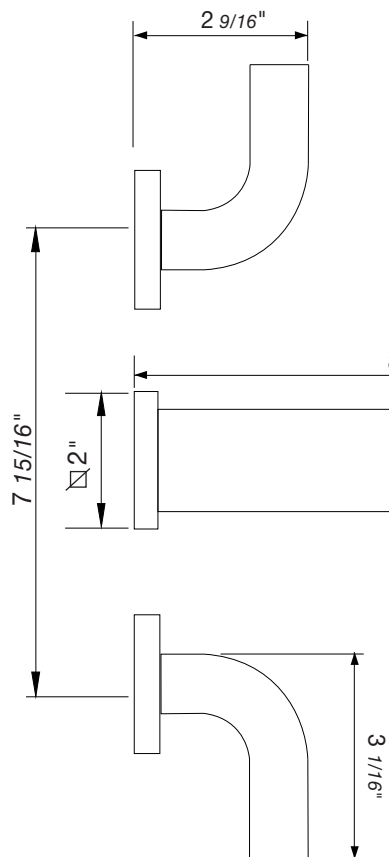

FRANZ VIEGENER

Domino

i n s t a l l a t i o n

Domino - Wall-mounted lavatory set - Line J4

CONGRATULATIONS !

This product has been subjected to stringent tests for its quality, performance and finish. We guarantee years of trouble free operation. We thank you for your choice and above all for the trust you are placing in us. This trust is what motivates us to improve every day.

Before connecting the faucet to the water supply, flush the tubing thoroughly to eliminate any residue.

Required installation tools.

Provided	Not provided		
 <p data-bbox="228 1189 427 1227">Allen wrench</p>  <p data-bbox="264 1447 371 1518">Aerator tool</p>	 <p data-bbox="603 1312 695 1350">Ruler</p>	 <p data-bbox="887 1312 1046 1350">Hacksaw</p>	 <p data-bbox="1174 1312 1369 1350">Teflon tape</p>

Domino - Wall-mounted lavatory set - Line J4

FV203/J4.0

Handle installation:

Domino - Wall-mounted lavatory set - Line J4

Spout installation:

MIN: 1 1/16" (27 mm)

MAX: 1 5/16" (33 mm)

According to the measured distance could be necessary to choose other size of the "NPT pipe nipple" (not provided).

*Maximum and minimum distances are in millimeters, measurements in inches are for reference only.

Nozzle usage instructions and cleaning:

FRANZ VIEGENER

a FV S.A. Company

4000 Porett Drive • Gurnee Illinois 60031