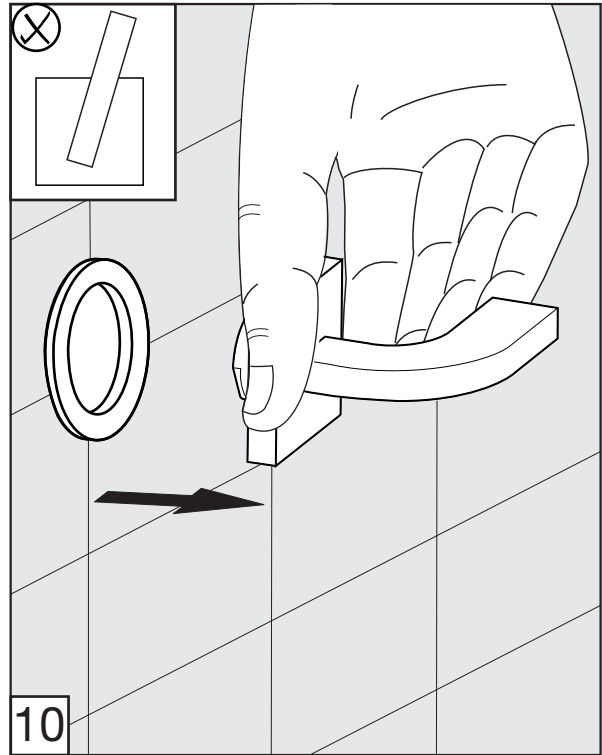

Before connecting the faucet to the water supply, flush the tubing thoroughly to eliminate any residue.

Required installation tools.

Provided	Not provided		
 <p data-bbox="228 1189 427 1227">Allen wrench</p>  <p data-bbox="264 1447 371 1518">Aerator tool</p>	 <p data-bbox="603 1312 695 1350">Ruler</p>	 <p data-bbox="887 1312 1046 1350">Hacksaw</p>	 <p data-bbox="1174 1312 1369 1350">Teflon tape</p>

Domino - Wall-mounted lavatory set - Line J4

FV203/J4.0

Handle installation:

Domino - Wall-mounted lavatory set - Line J4

Spout installation:

MIN: 1 1/16" (27 mm)

MAX: 1 5/16" (33 mm)

According to the measured distance could be necessary to choose other size of the "NPT pipe nipple" (not provided).