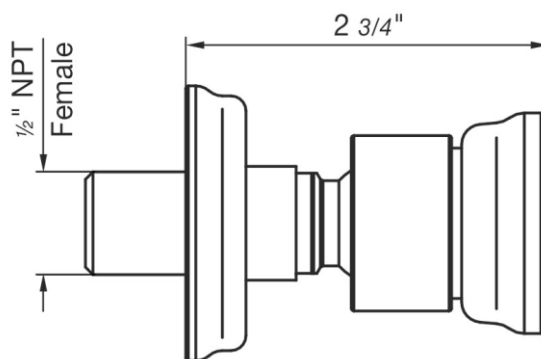

FV138.02

Round body spray with three pulsating mini-jets.
Ducha manual redonda masajeadora con tres mini-jets pulsantes.

FRANZ
VIEGENER

FEATURES CARACTERÍSTICAS

COLOR / FINISHES COLOR / ACABADOS

- | | | |
|--|--|---|
|  PC
<i>Polished Chrome.</i> |  PN
<i>Polished Nickel.</i> |  BN
<i>Brushed Nickel.</i> |
|  BG
<i>Brushed Gold.</i> |  PG
<i>Polished Gold.</i> |  RG
<i>Rose Gold.</i> |
|  BK
<i>Black Chrome.</i> |  FB
<i>Flat Black.</i> |  UPB
<i>Unlacked Polished Brass.</i> |