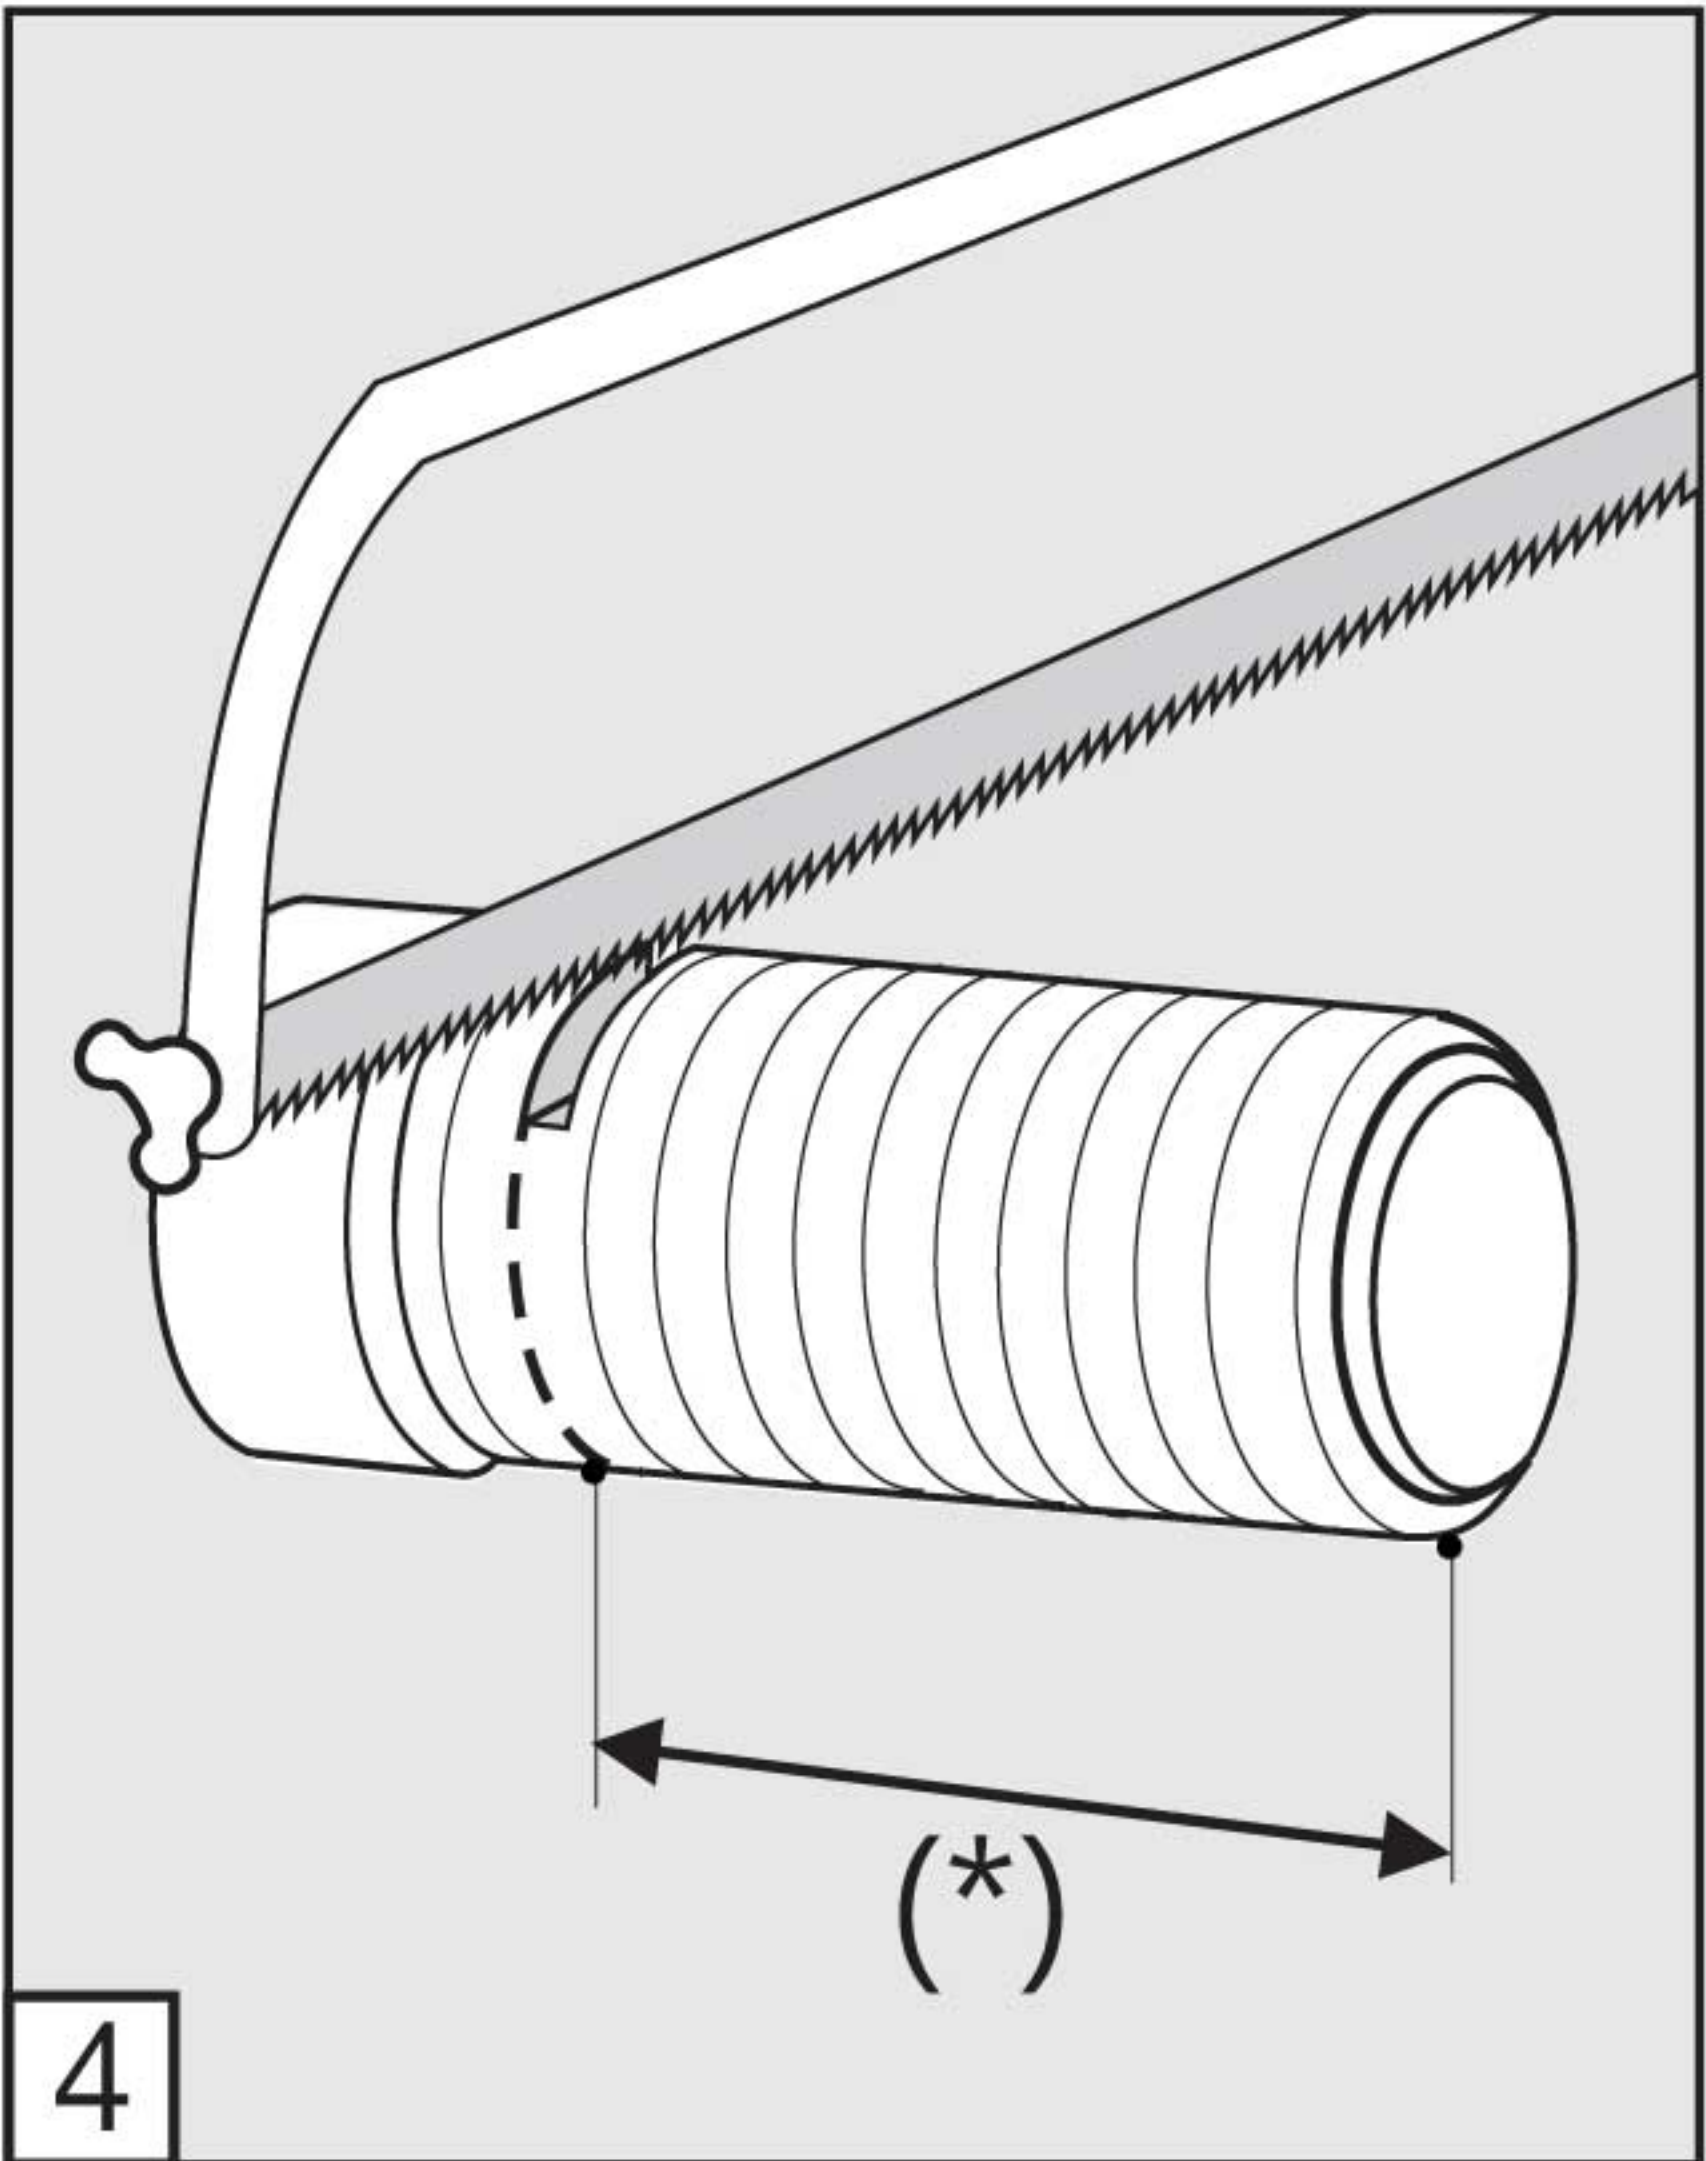

Required instalation tools

Provided

Allen wrench

Not provided

Ruler

Hacksaw

FV480/J3D.0

Edge Volume Control Trim