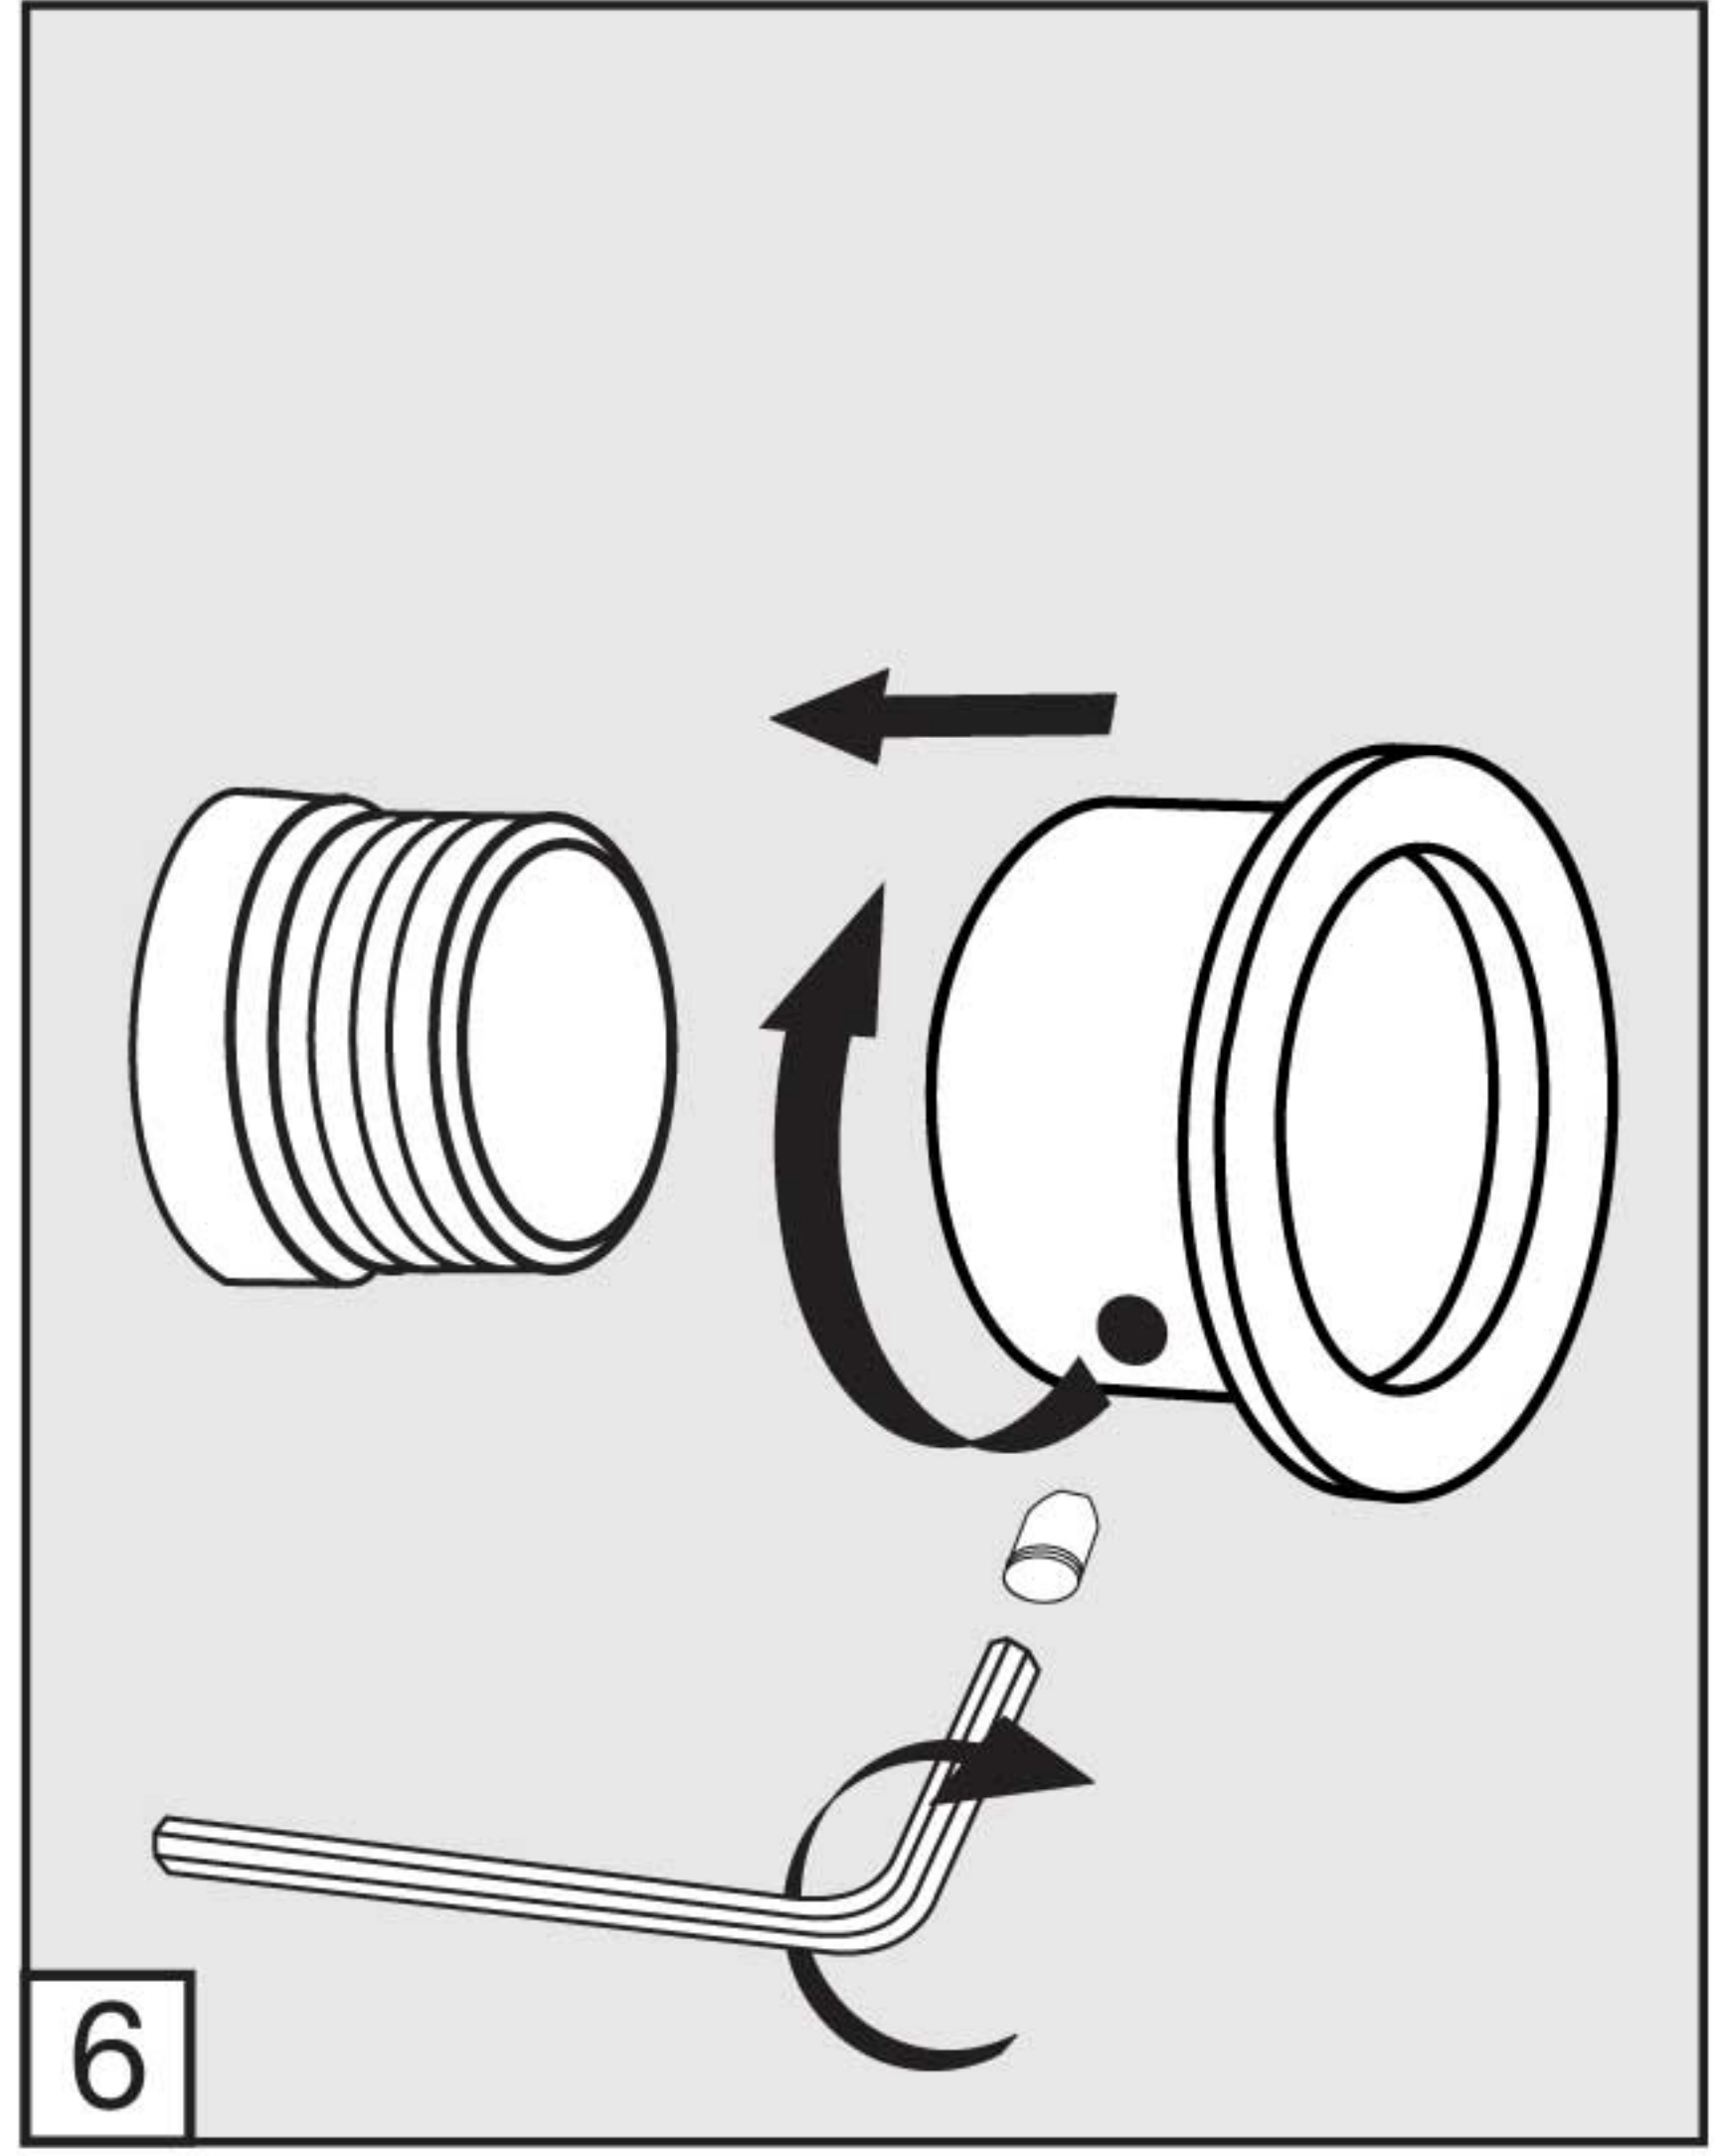

Edge Volume Control Trim