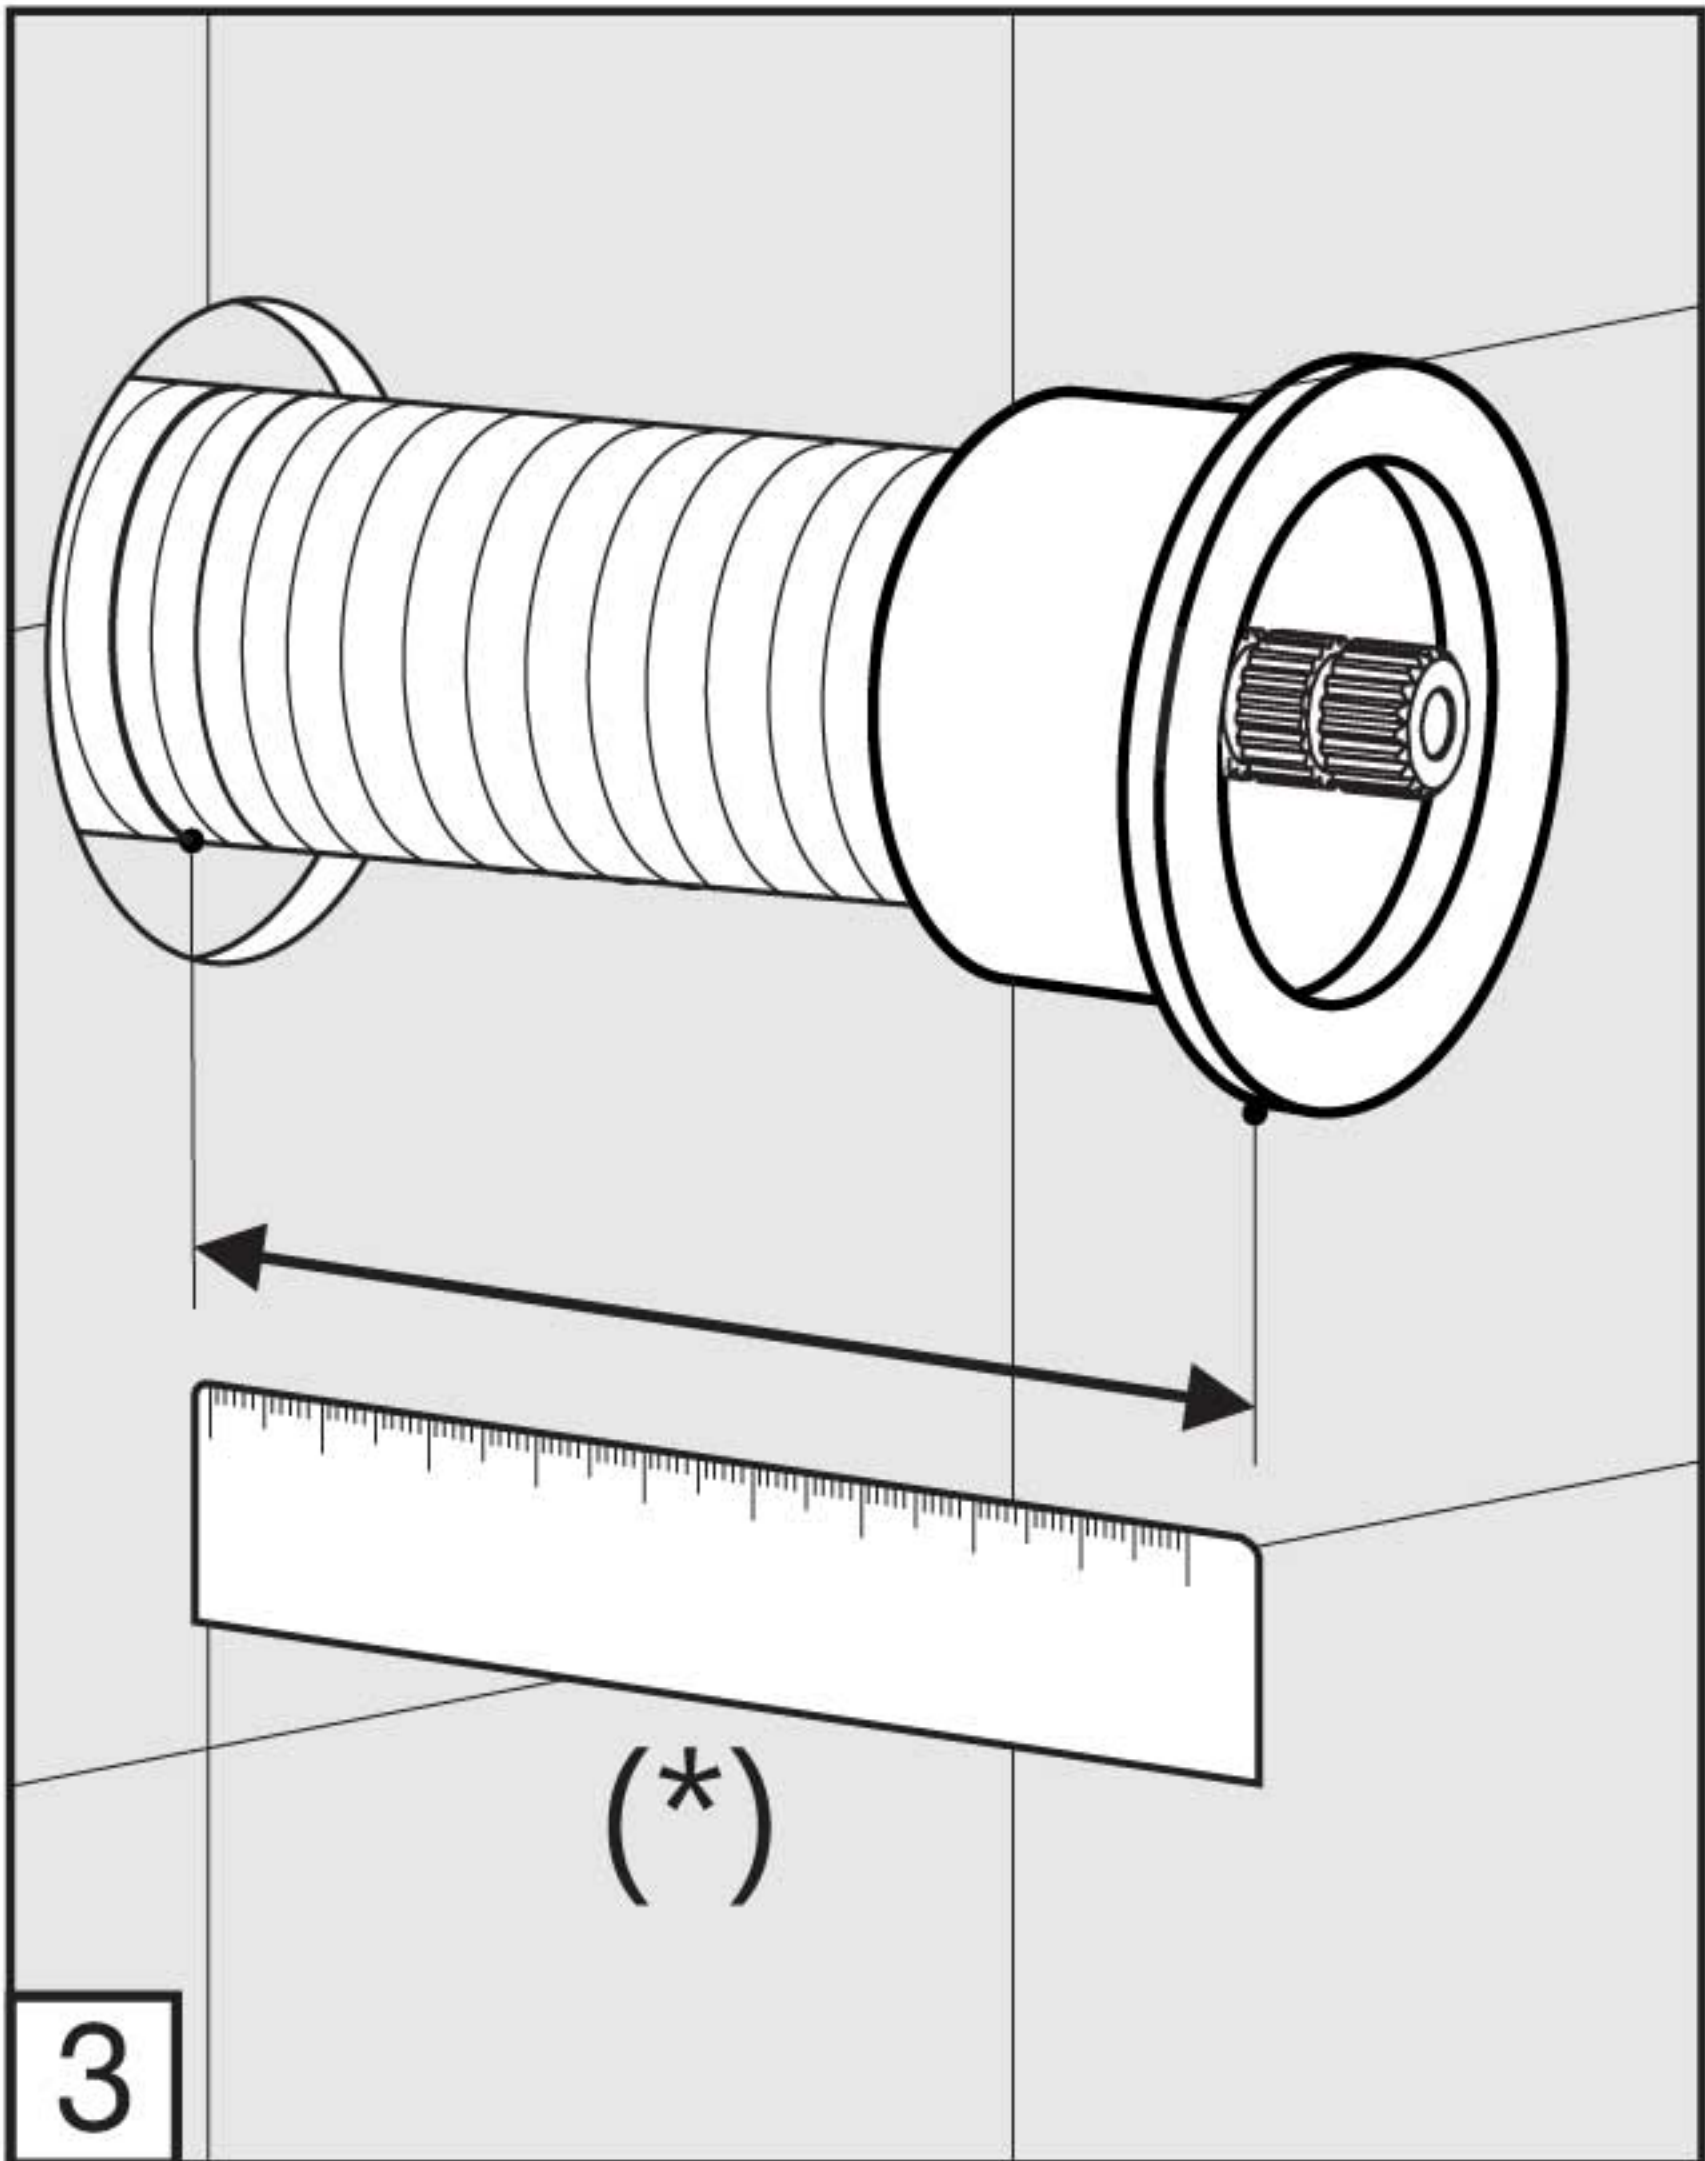

Required instalation tools

Provided

Allen wrench

Not provided

Ruler

Hacksaw

FV480/J3D.0

Edge Volume Control Trim