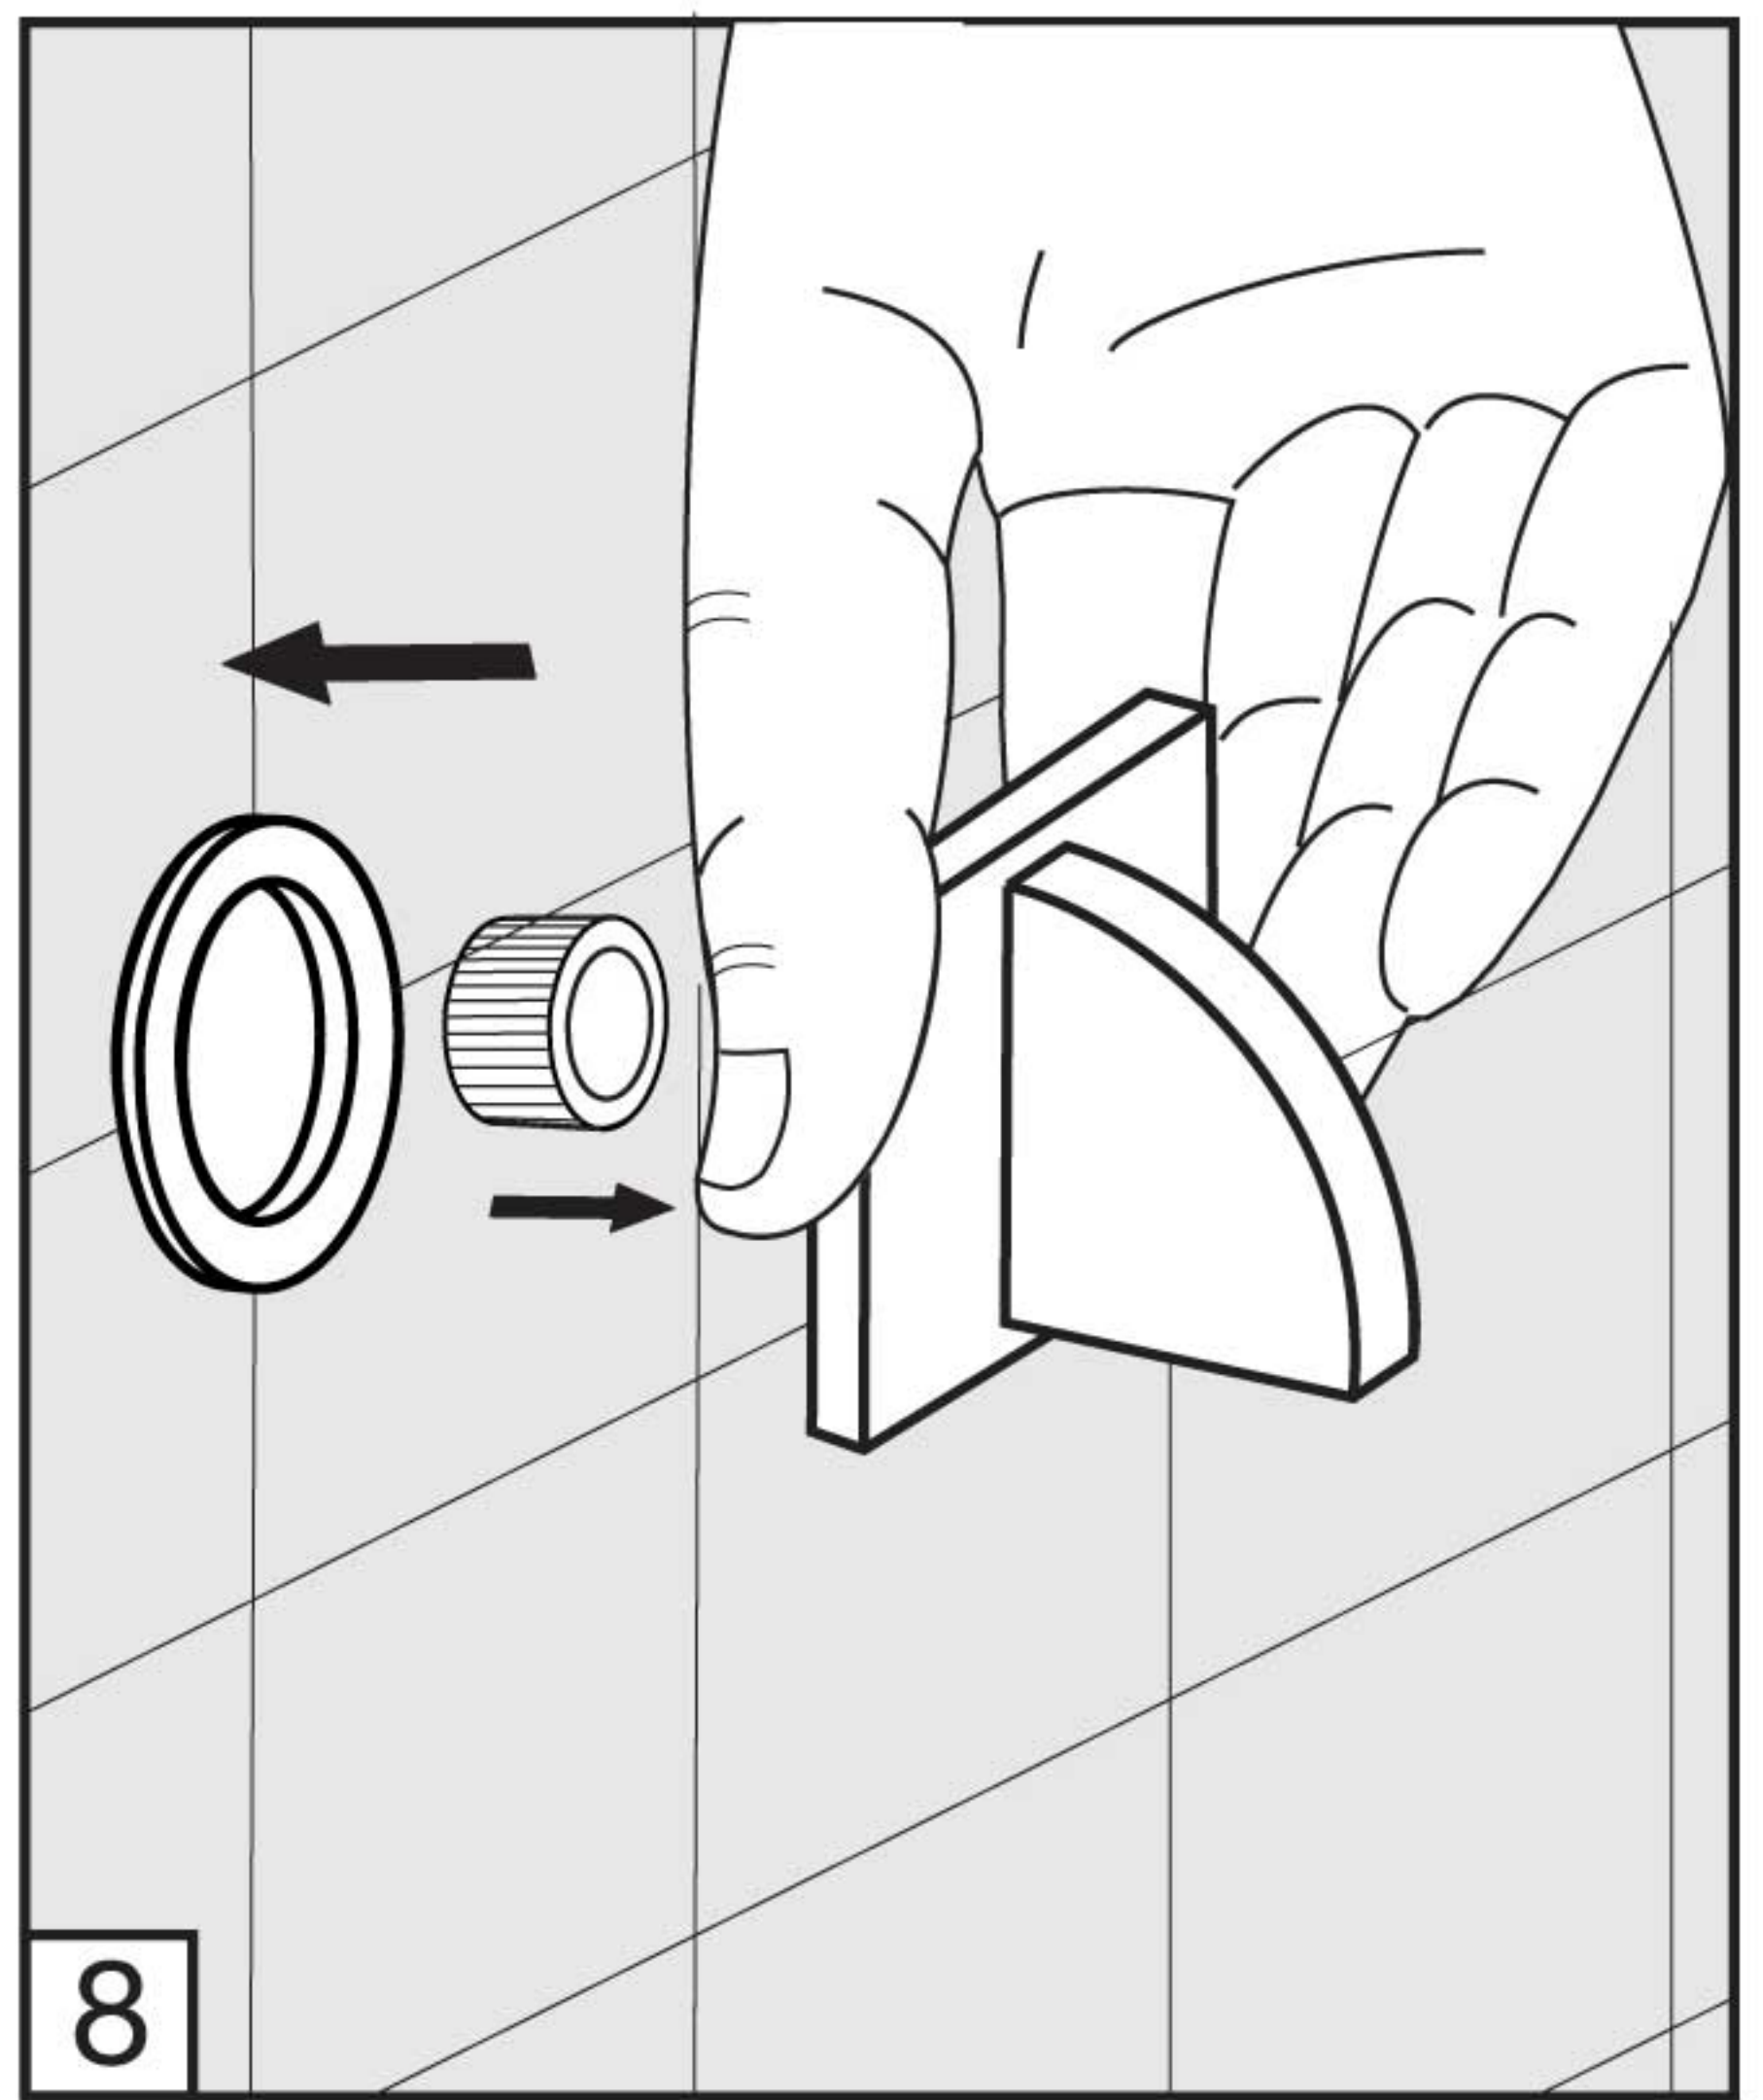

Edge Volume Control Trim