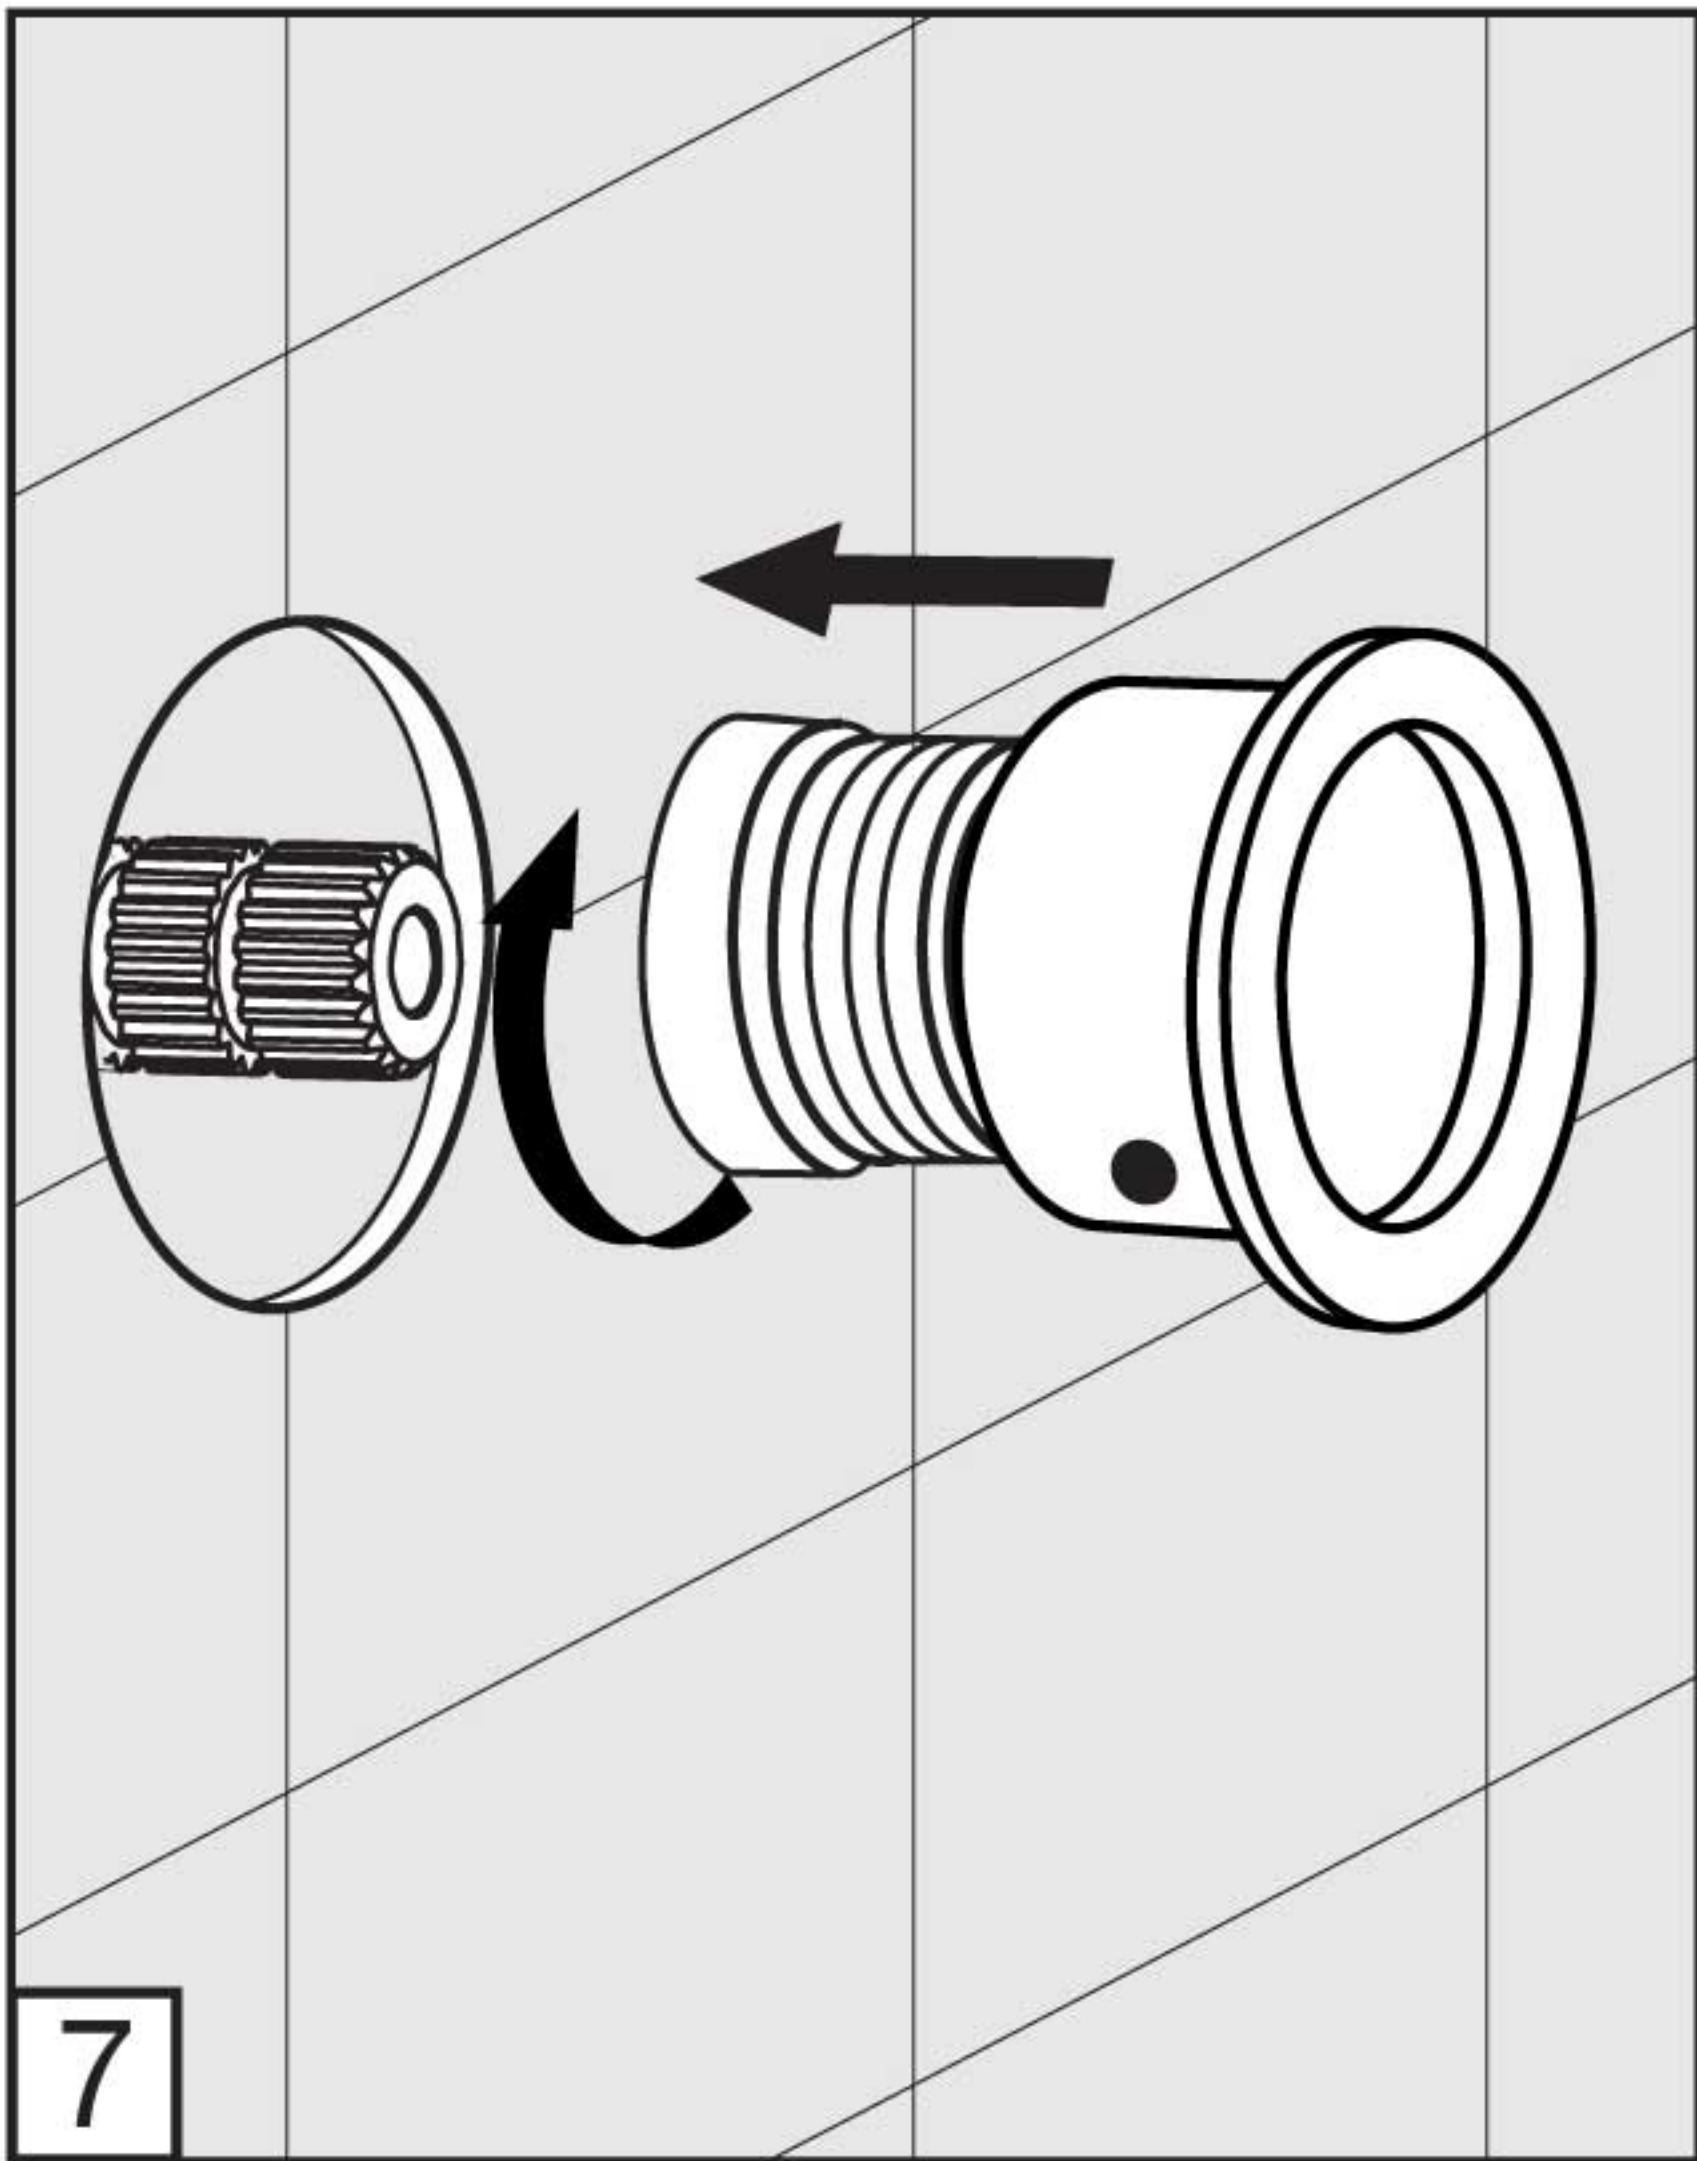

Edge Volume Control Trim