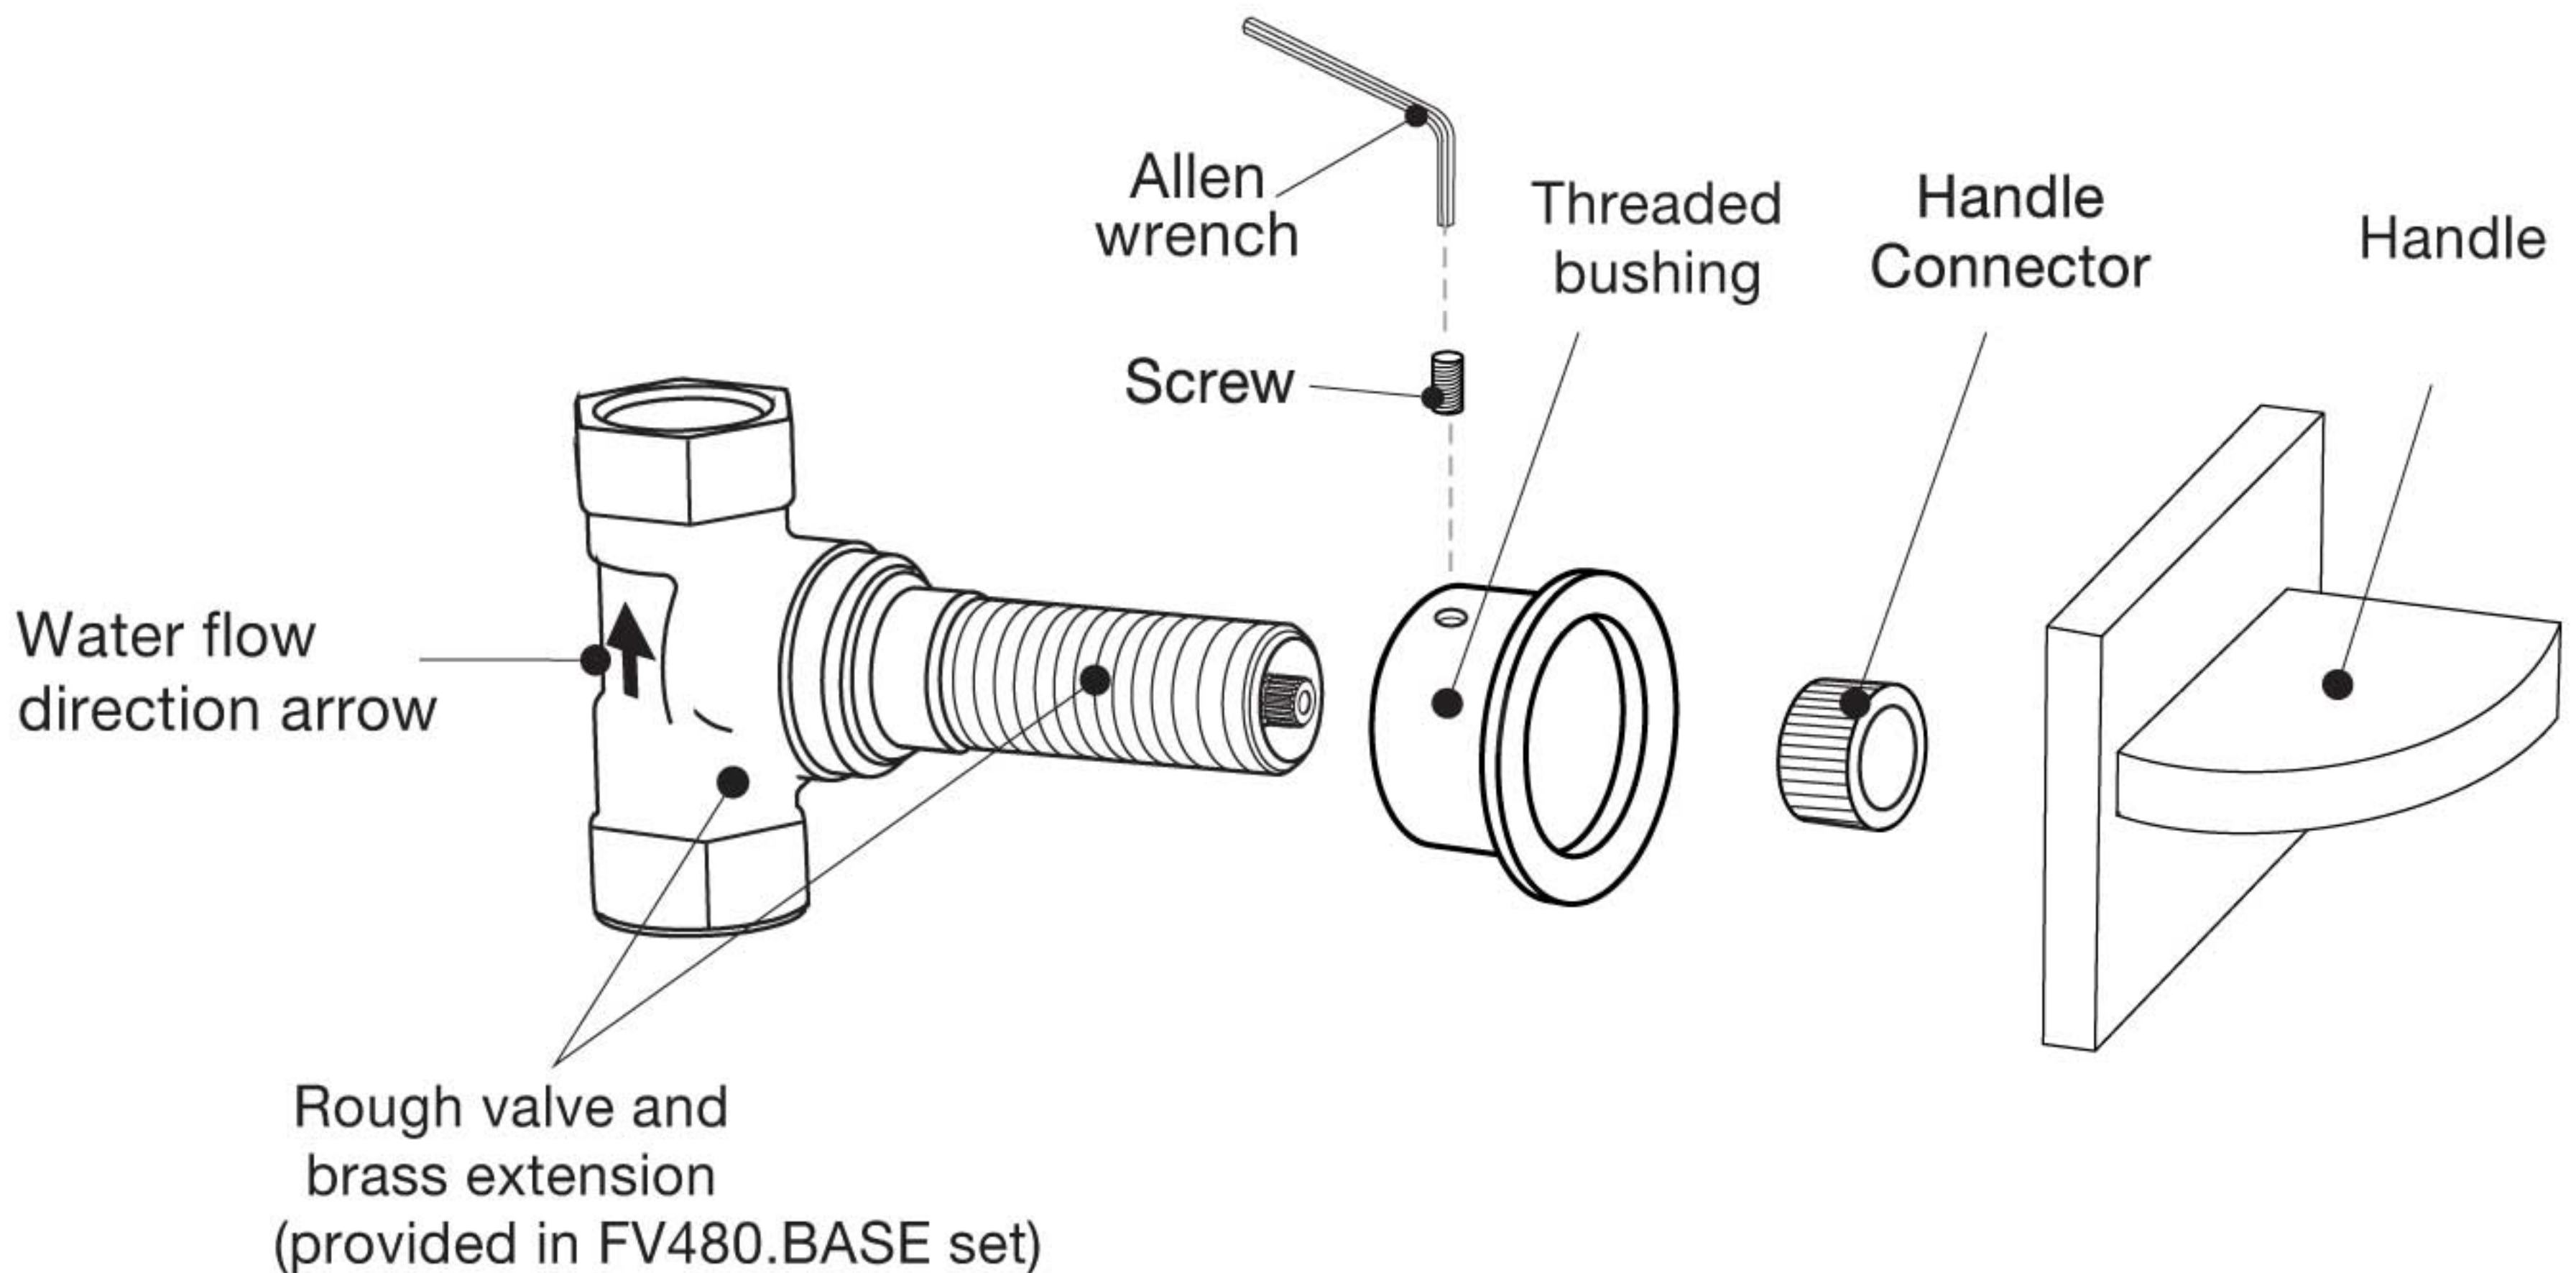

Required instalation tools

Provided

Allen wrench

Not provided

Ruler

Hacksaw

FV480/J3D.0

Edge Volume Control Trim

Edge Volume Control Trim

Edge Volume Control Trim