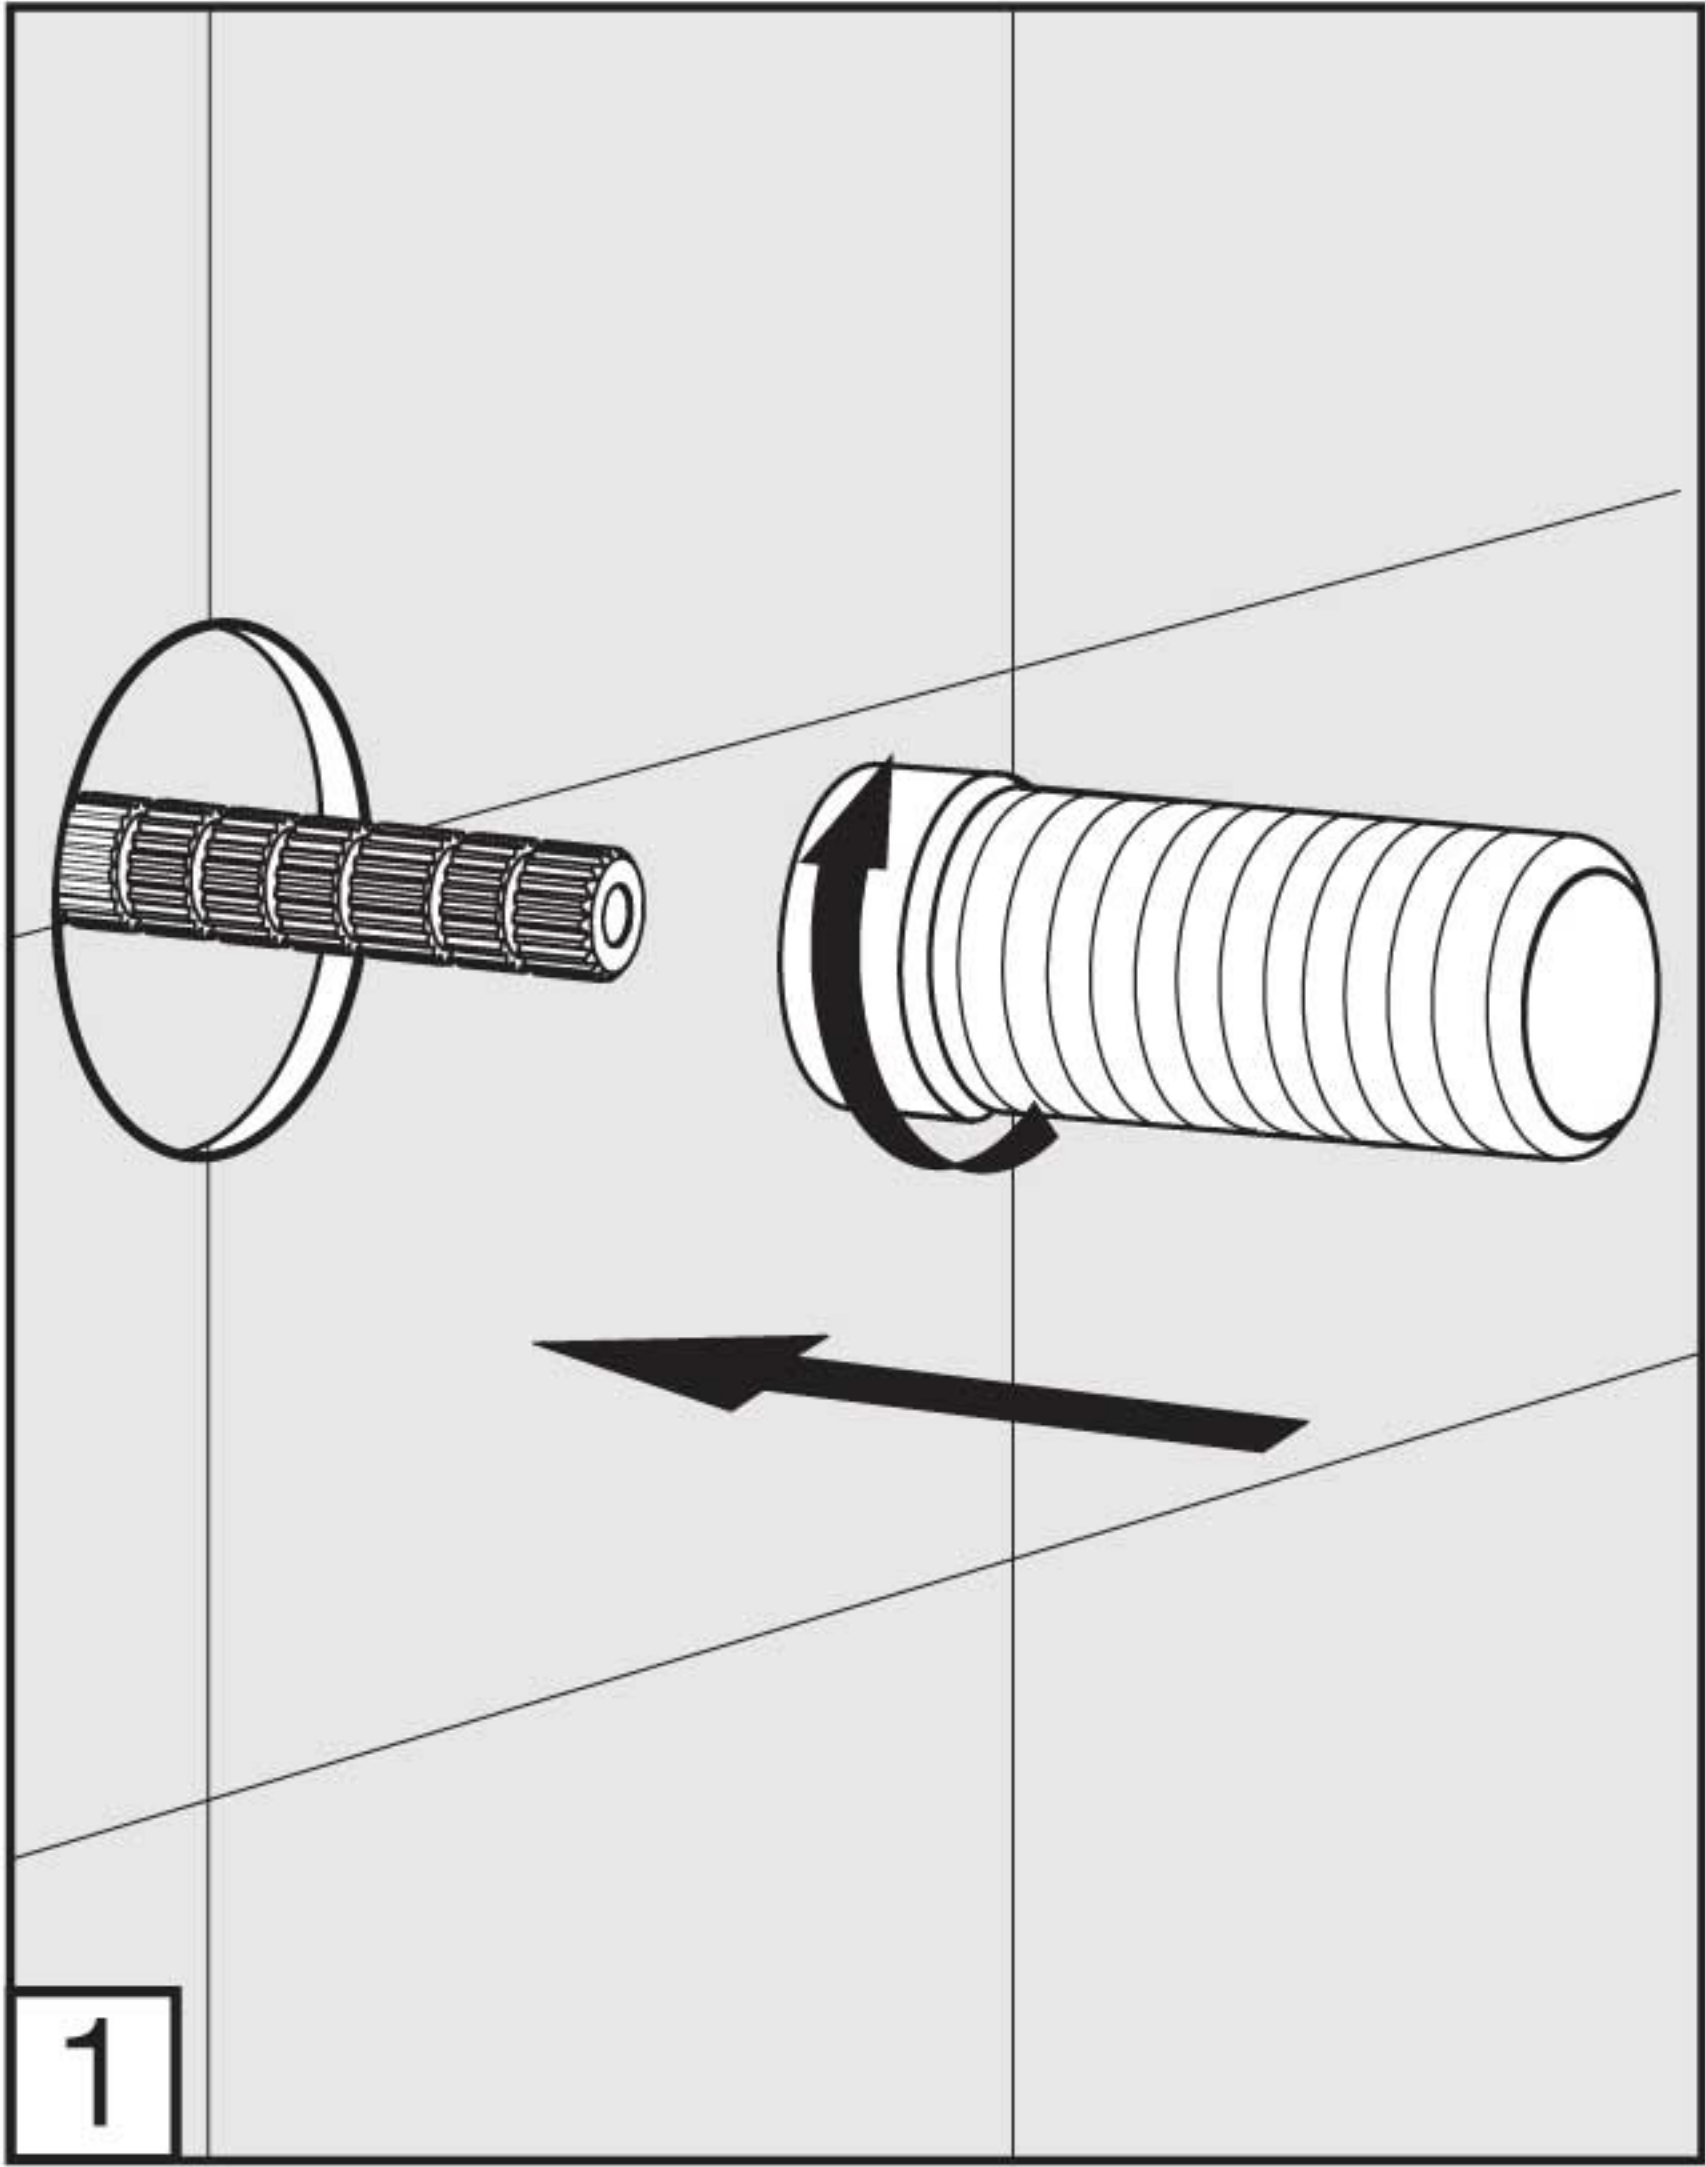

Required instalation tools

Provided

Allen wrench

Not provided

Ruler

Hacksaw

FV480/J3D.0

Edge Volume Control Trim