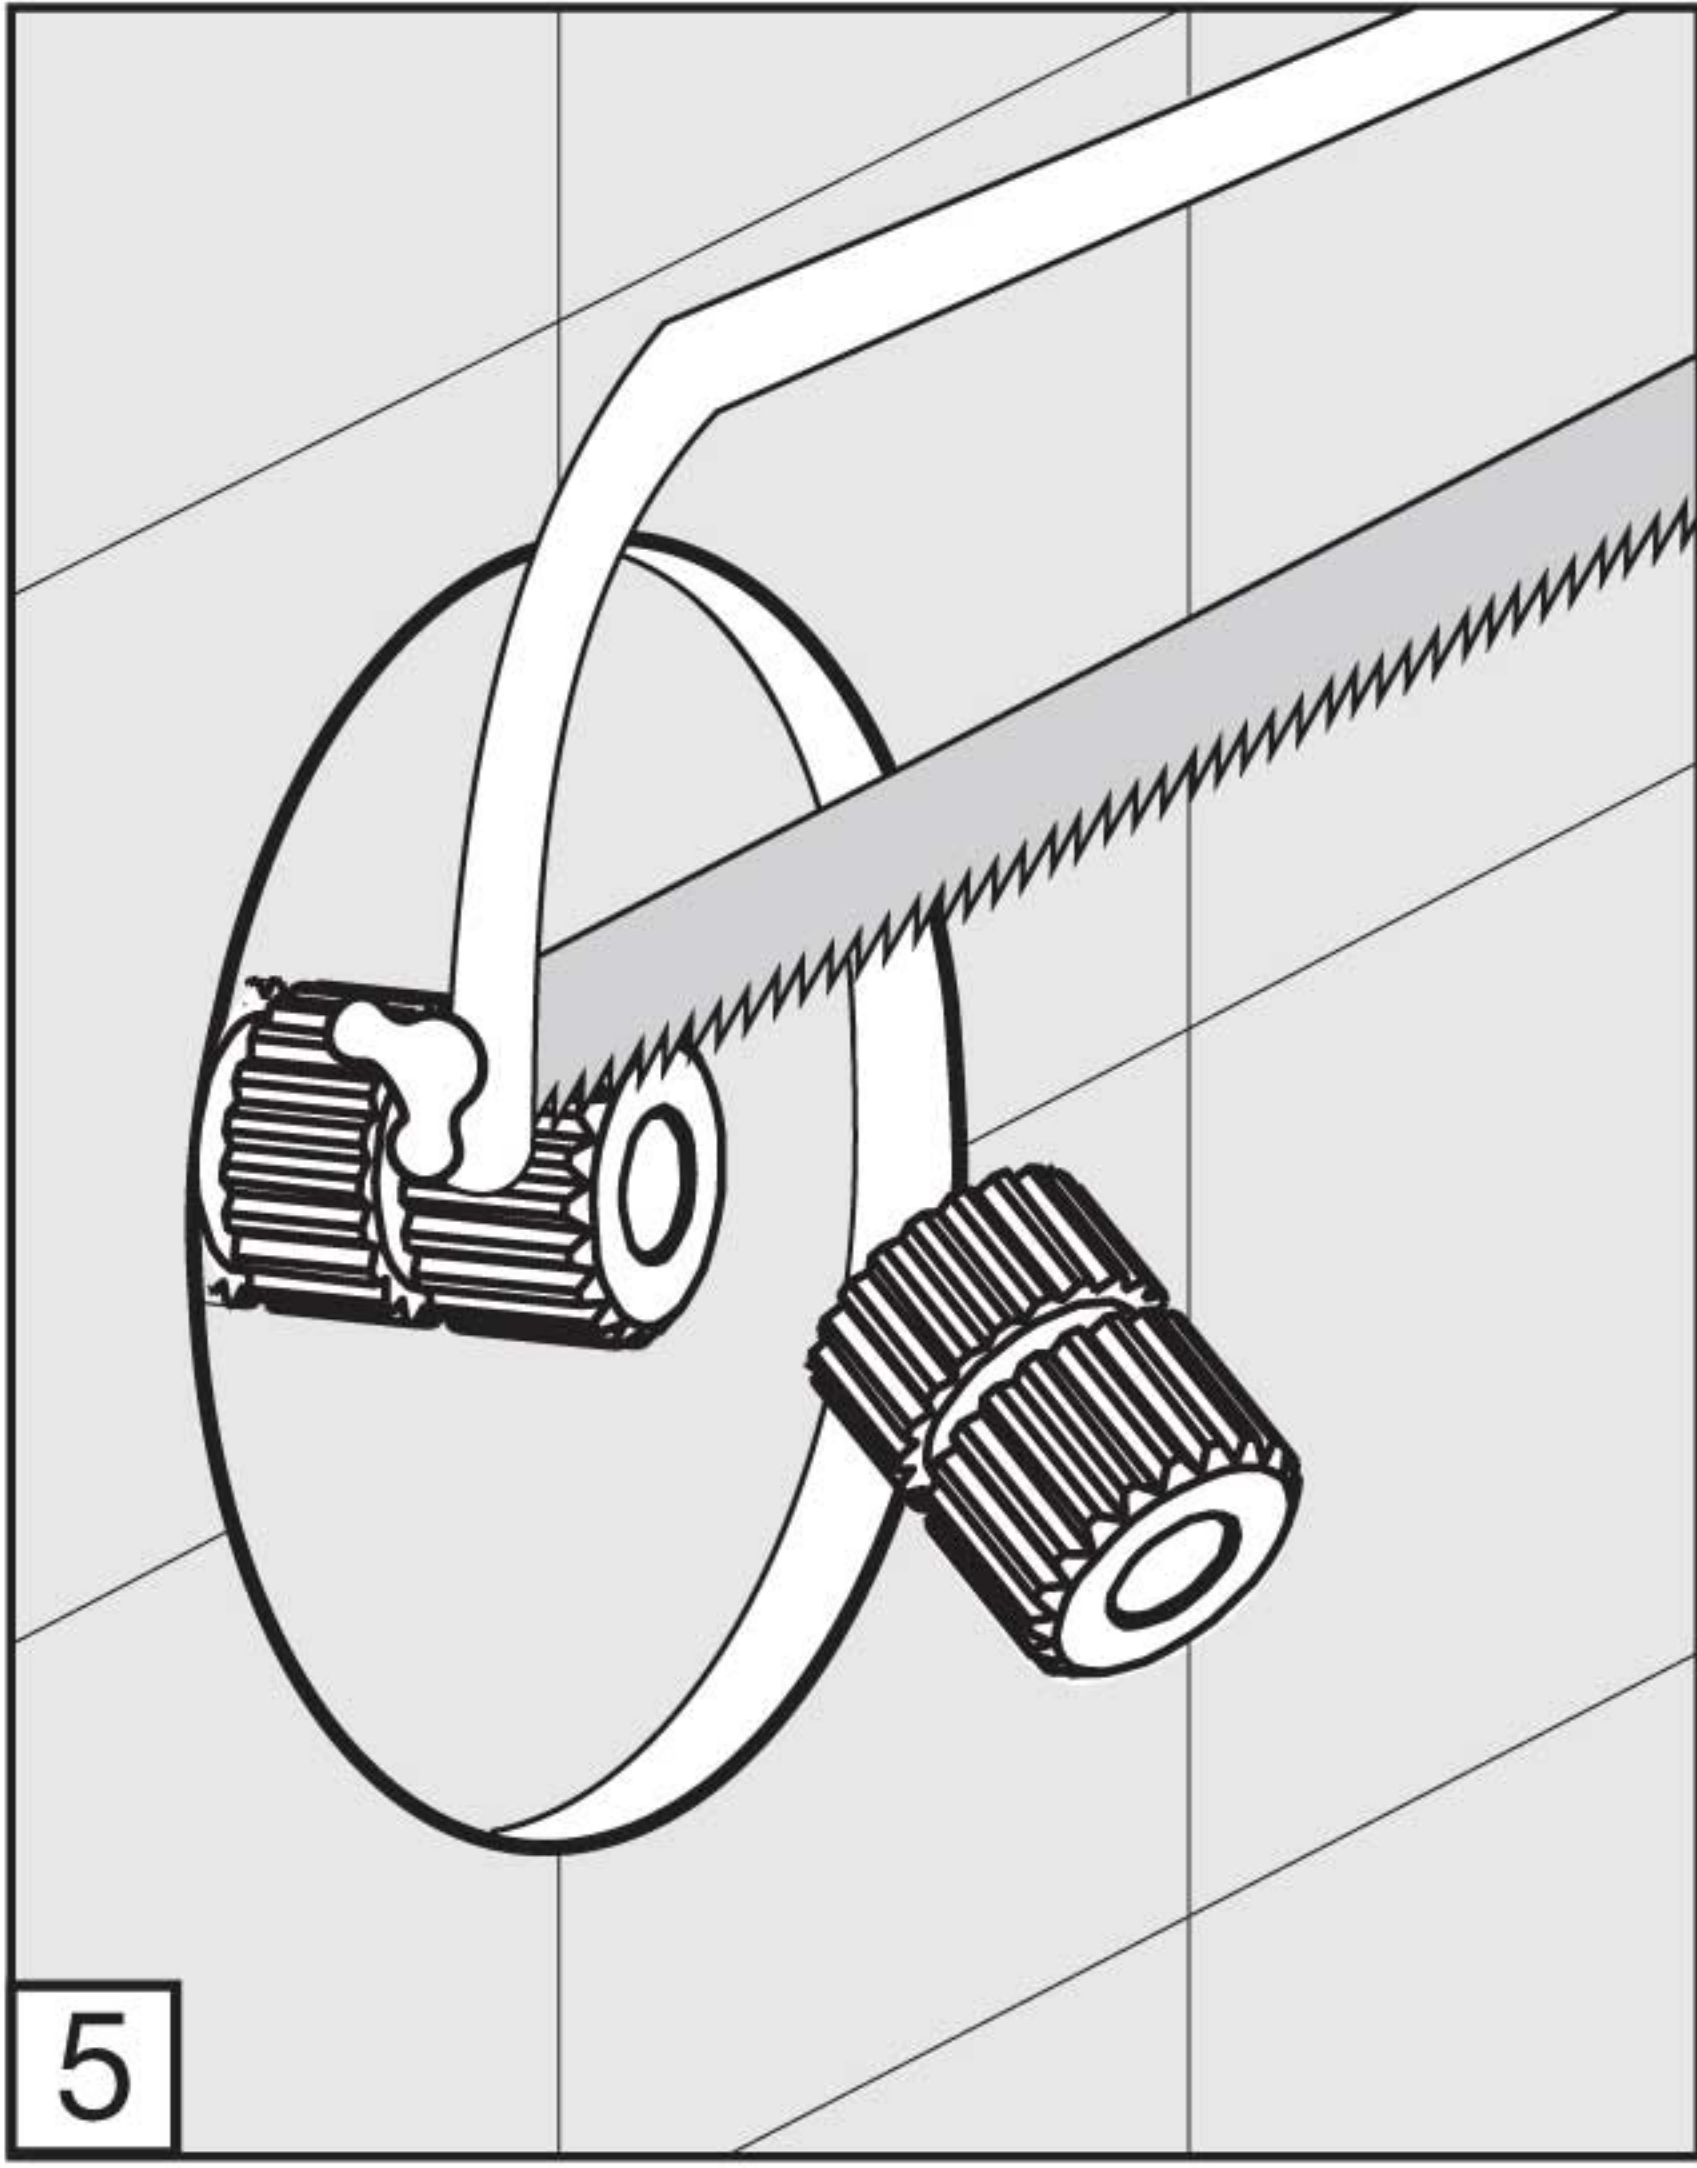

Required instalation tools

Provided

Allen wrench

Not provided

Ruler

Hacksaw

FV480/J3D.0

Edge Volume Control Trim

Edge Volume Control Trim

Edge Volume Control Trim