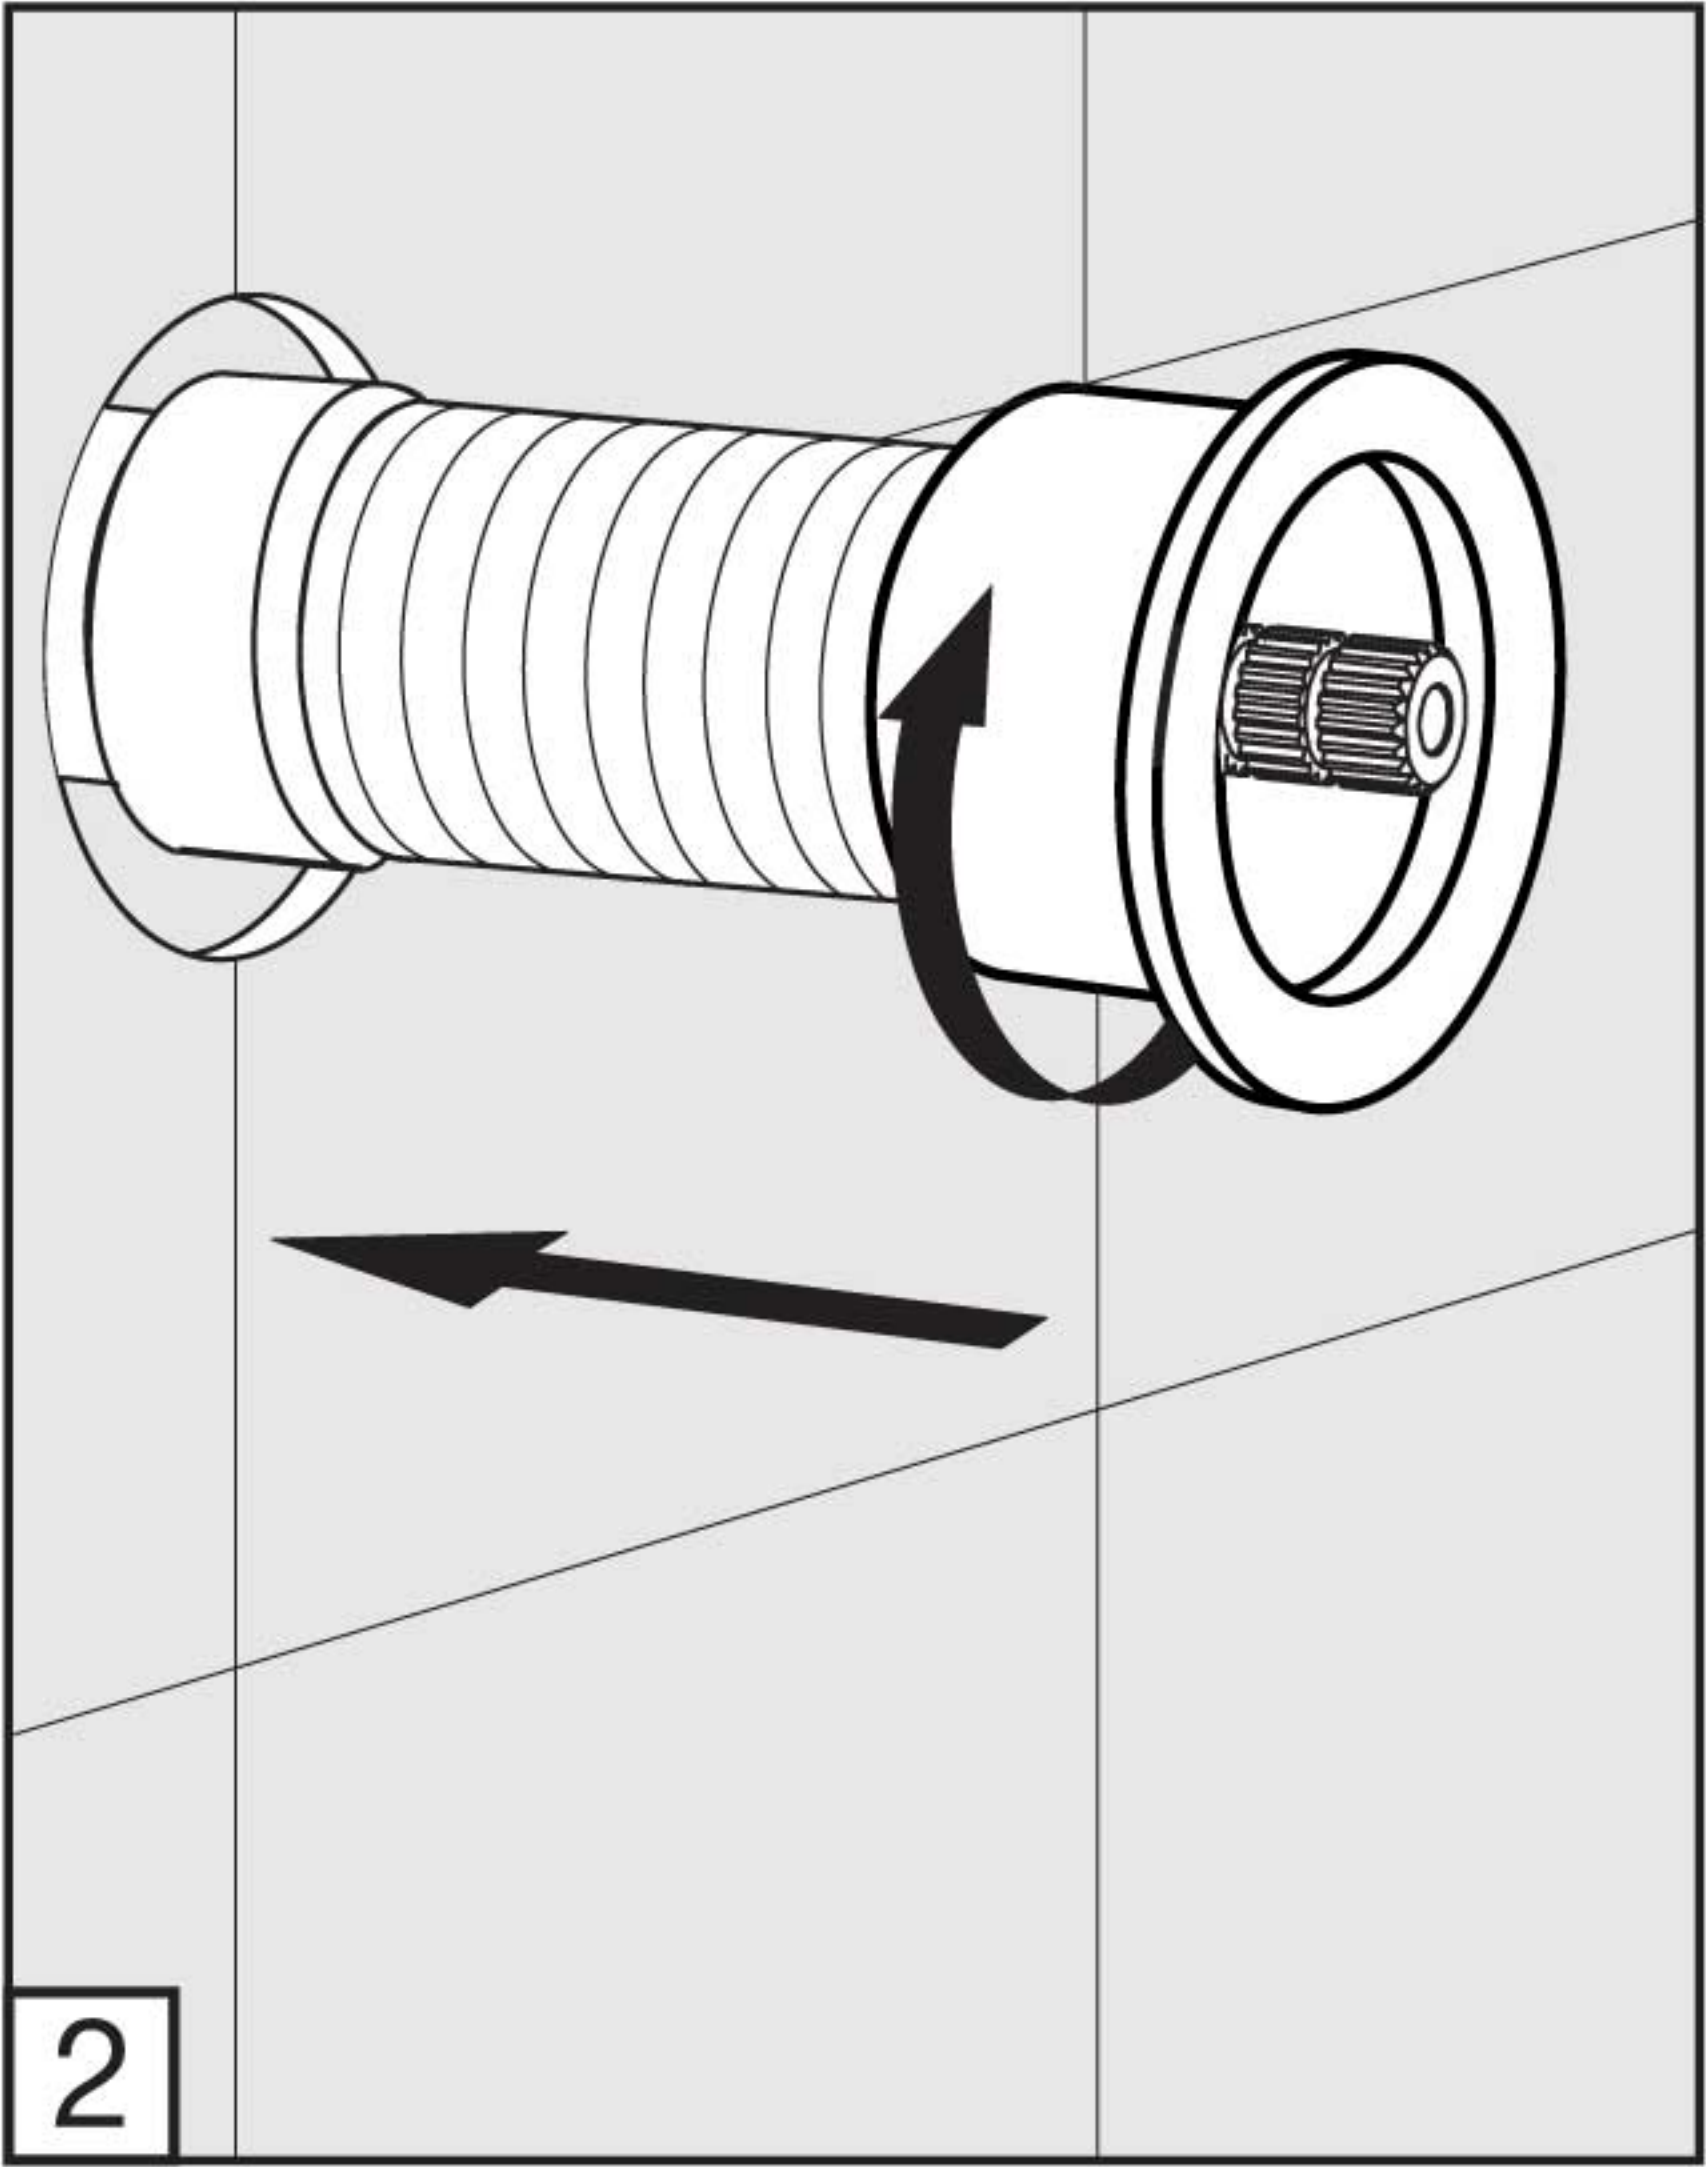

Required instalation tools

Provided

Allen wrench

Not provided

Ruler

Hacksaw

FV480/J3D.0

Edge Volume Control Trim

Edge Volume Control Trim

Edge Volume Control Trim