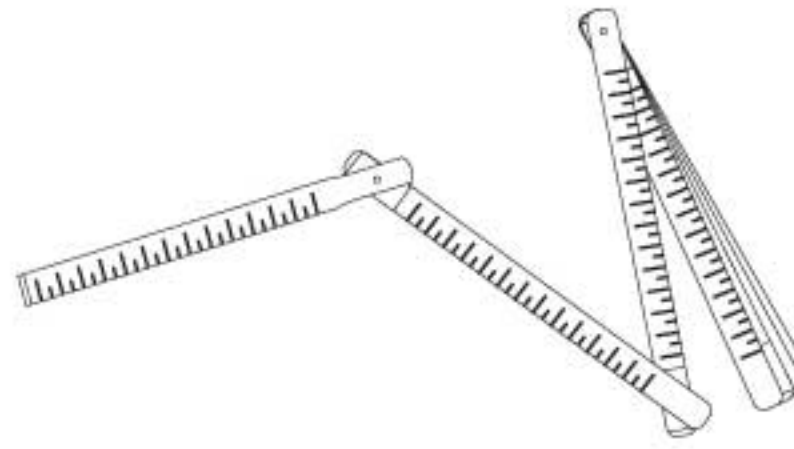

Required instalation tools

Provided

Allen wrench

Not provided

Ruler

Hacksaw

FV480/J3D.0

Edge Volume Control Trim

Edge Volume Control Trim

Edge Volume Control Trim