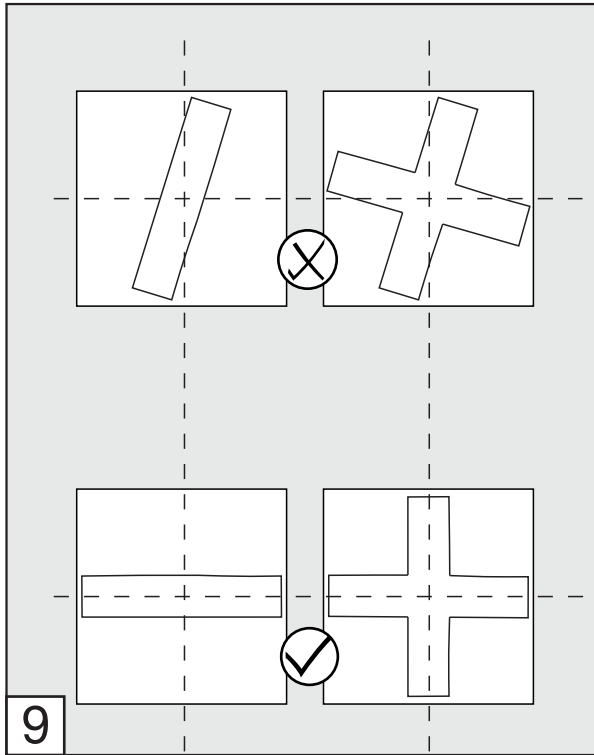

Edge - Wall-mounted lavatory set. Trim only - Line J3 & J3D

FV203/J3.0

FV203/J3D.0

Handle installation:

Edge - Wall-mounted lavatory set. Trim only - Line J3 & J3D

Edge - Wall-mounted lavatory set. Trim only - Line J3 & J3D

Spout installation:

Edge - Wall-mounted lavatory set. Trim only - Line J3 & J3D

MIN: 9/16" (15 mm)

MAX: 1 1/8" (33 mm)

According to the measured distance could be necessary to choose other size of the "NPT pipe nipple" (not provided).