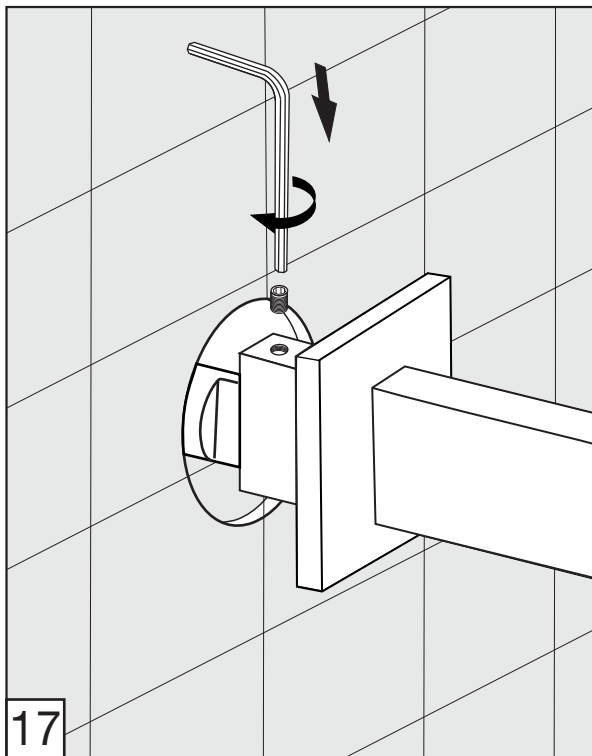

Edge - Wall-mounted lavatory set. Trim only - Line J3 & J3D

MIN: 9/16" (15 mm)

MAX: 1 1/8" (33 mm)

According to the measured distance could be necessary to choose other size of the "NPT pipe nipple" (not provided).

*Maximum and minimum distances are in millimeters, measurements in inches are for reference only.