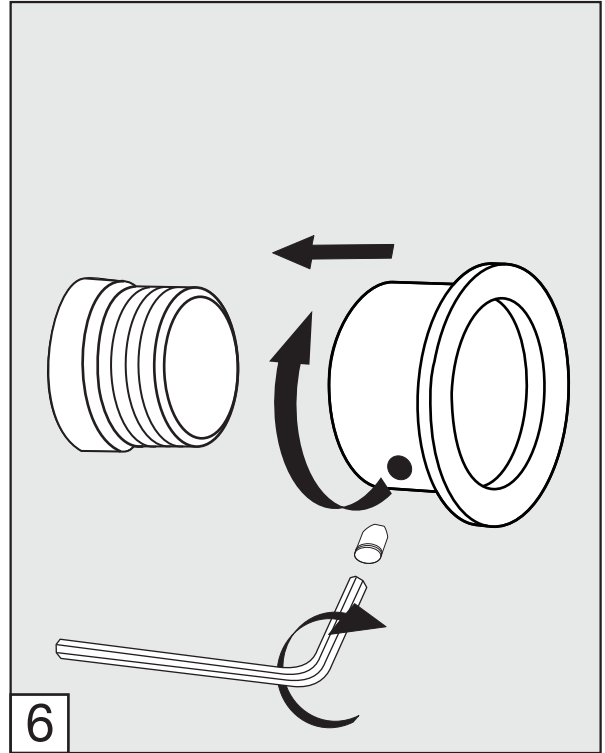

Before connecting the faucet to the water supply, flush the tubing thoroughly to eliminate any residue.

Required installation tools.

Provided	Not provided		
 <p data-bbox="228 1193 427 1227">Allen wrench</p>  <p data-bbox="264 1447 384 1518">Aerator tool</p>	 <p data-bbox="603 1312 695 1346">Ruler</p>	 <p data-bbox="887 1312 1046 1346">Hacksaw</p>	 <p data-bbox="1174 1312 1366 1346">Teflon tape</p>

Edge - Wall-mounted lavatory set. Trim only - Line J3 & J3D

FV203/J3.0

FV203/J3D.0

Handle installation:

Edge - Wall-mounted lavatory set. Trim only - Line J3 & J3D

Edge - Wall-mounted lavatory set. Trim only - Line J3 & J3D

Spout installation:

Edge - Wall-mounted lavatory set. Trim only - Line J3 & J3D

MIN: 9/16" (15 mm)

MAX: 1 1/8" (33 mm)

According to the measured distance could be necessary to choose other size of the "NPT pipe nipple" (not provided).