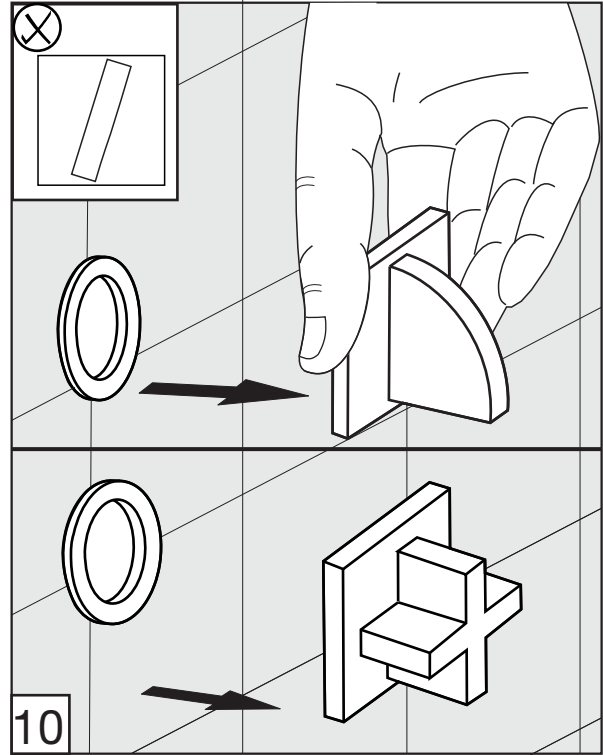

Before connecting the faucet to the water supply, flush the tubing thoroughly to eliminate any residue.

Required installation tools.

Provided	Not provided		
 <p data-bbox="228 1193 427 1227">Allen wrench</p>  <p data-bbox="264 1447 384 1518">Aerator tool</p>	 <p data-bbox="603 1312 695 1346">Ruler</p>	 <p data-bbox="887 1312 1046 1346">Hacksaw</p>	 <p data-bbox="1174 1312 1366 1346">Teflon tape</p>

Edge - Wall-mounted lavatory set. Trim only - Line J3 & J3D

FV203/J3.0

FV203/J3D.0

Handle installation:

Edge - Wall-mounted lavatory set. Trim only - Line J3 & J3D

Edge - Wall-mounted lavatory set. Trim only - Line J3 & J3D

Spout installation:

Edge - Wall-mounted lavatory set. Trim only - Line J3 & J3D

MIN: 9/16" (15 mm)

MAX: 1 1/8" (33 mm)

According to the measured distance could be necessary to choose other size of the "NPT pipe nipple" (not provided).