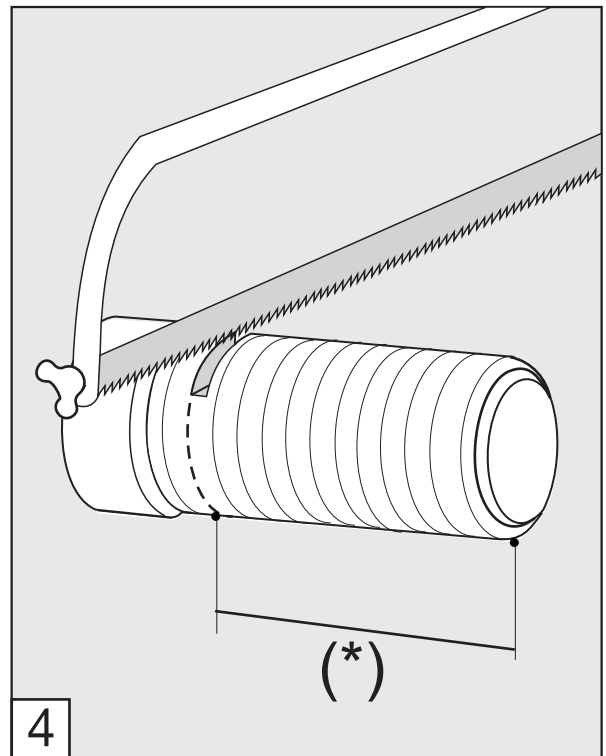

Before connecting the faucet to the water supply, flush the tubing thoroughly to eliminate any residue.

Required installation tools.

Provided	Not provided		
 <p data-bbox="228 1193 427 1227">Allen wrench</p>  <p data-bbox="264 1447 384 1518">Aerator tool</p>	 <p data-bbox="603 1312 695 1346">Ruler</p>	 <p data-bbox="887 1312 1046 1346">Hacksaw</p>	 <p data-bbox="1174 1312 1366 1346">Teflon tape</p>

Edge - Wall-mounted lavatory set. Trim only - Line J3 & J3D

FV203/J3.0

FV203/J3D.0

Handle installation:

Edge - Wall-mounted lavatory set. Trim only - Line J3 & J3D

Edge - Wall-mounted lavatory set. Trim only - Line J3 & J3D

Spout installation:

Edge - Wall-mounted lavatory set. Trim only - Line J3 & J3D

MIN: 9/16" (15 mm)

MAX: 1 1/8" (33 mm)

According to the measured distance could be necessary to choose other size of the "NPT pipe nipple" (not provided).