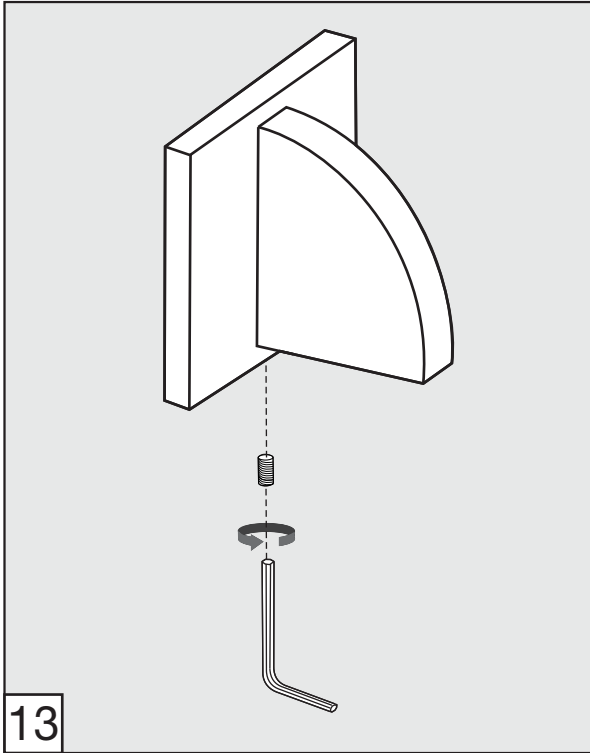

FRANZ VIEGENER

Edge

i n s t a l l a t i o n

Edge - Wall-mounted lavatory set - Line J3 & J3D

CONGRATULATIONS !

This product has been subjected to stringent tests for its quality, performance and finish. We guarantee years of trouble free operation. We thank you for your choice and above all for the trust you are placing in us. This trust is what motivates us to improve every day.

Before connecting the faucet to the water supply, flush the tubing thoroughly to eliminate any residue.

Required installation tools.

Provided	Not provided		
 <p data-bbox="228 1193 427 1227">Allen wrench</p>  <p data-bbox="264 1447 384 1518">Aerator tool</p>	 <p data-bbox="603 1312 695 1346">Ruler</p>	 <p data-bbox="887 1312 1046 1346">Hacksaw</p>	 <p data-bbox="1174 1312 1366 1346">Teflon tape</p>

Edge - Wall-mounted lavatory set. Trim only - Line J3 & J3D

FV203/J3.0

FV203/J3D.0

Handle installation:

Edge - Wall-mounted lavatory set. Trim only - Line J3 & J3D

Edge - Wall-mounted lavatory set. Trim only - Line J3 & J3D

Spout installation:

Edge - Wall-mounted lavatory set. Trim only - Line J3 & J3D

MIN: 9/16" (15 mm)

MAX: 1 1/8" (33 mm)

According to the measured distance could be necessary to choose other size of the "NPT pipe nipple" (not provided).