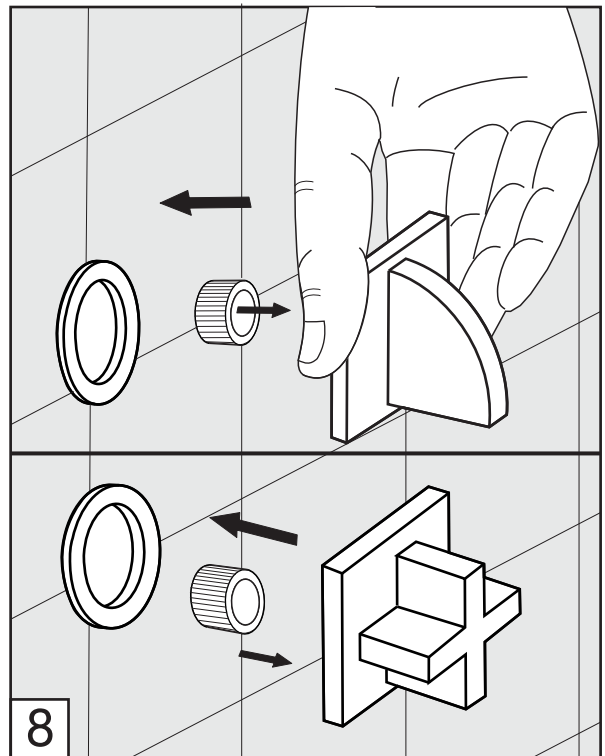

Before connecting the faucet to the water supply, flush the tubing thoroughly to eliminate any residue.

Required installation tools.

Provided	Not provided		
 <p data-bbox="228 1193 427 1227">Allen wrench</p>  <p data-bbox="264 1447 384 1518">Aerator tool</p>	 <p data-bbox="603 1312 695 1346">Ruler</p>	 <p data-bbox="887 1312 1046 1346">Hacksaw</p>	 <p data-bbox="1174 1312 1366 1346">Teflon tape</p>

Edge - Wall-mounted lavatory set. Trim only - Line J3 & J3D

FV203/J3.0

FV203/J3D.0

Handle installation:

Edge - Wall-mounted lavatory set. Trim only - Line J3 & J3D

Edge - Wall-mounted lavatory set. Trim only - Line J3 & J3D

Spout installation:

Edge - Wall-mounted lavatory set. Trim only - Line J3 & J3D

MIN: 9/16" (15 mm)

MAX: 1 1/8" (33 mm)

According to the measured distance could be necessary to choose other size of the "NPT pipe nipple" (not provided).