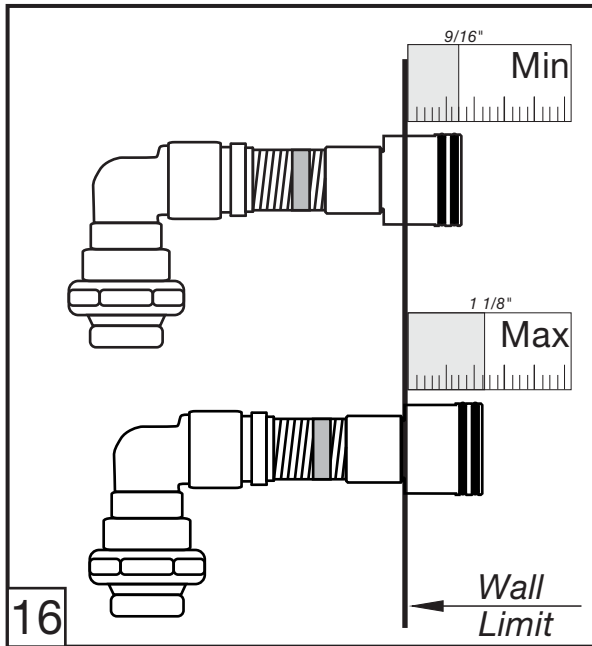

Before connecting the faucet to the water supply, flush the tubing thoroughly to eliminate any residue.

Required installation tools.

Provided	Not provided		
 <p data-bbox="228 1193 427 1227">Allen wrench</p>  <p data-bbox="264 1447 384 1518">Aerator tool</p>	 <p data-bbox="603 1312 695 1346">Ruler</p>	 <p data-bbox="887 1312 1046 1346">Hacksaw</p>	 <p data-bbox="1174 1312 1366 1346">Teflon tape</p>

Edge - Wall-mounted lavatory set. Trim only - Line J3 & J3D

FV203/J3.0

FV203/J3D.0

Handle installation:

Edge - Wall-mounted lavatory set. Trim only - Line J3 & J3D

Edge - Wall-mounted lavatory set. Trim only - Line J3 & J3D

Spout installation:

Edge - Wall-mounted lavatory set. Trim only - Line J3 & J3D

MIN: 9/16" (15 mm)

MAX: 1 1/8" (33 mm)

According to the measured distance could be necessary to choose other size of the "NPT pipe nipple" (not provided).

*Maximum and minimum distances are in millimeters, measurements in inches are for reference only.

Nozzle usage instructions and cleaning:

FRANZ VIEGENER

a FV S.A. Company

4000 Porett Drive • Gurnee Illinois 60031