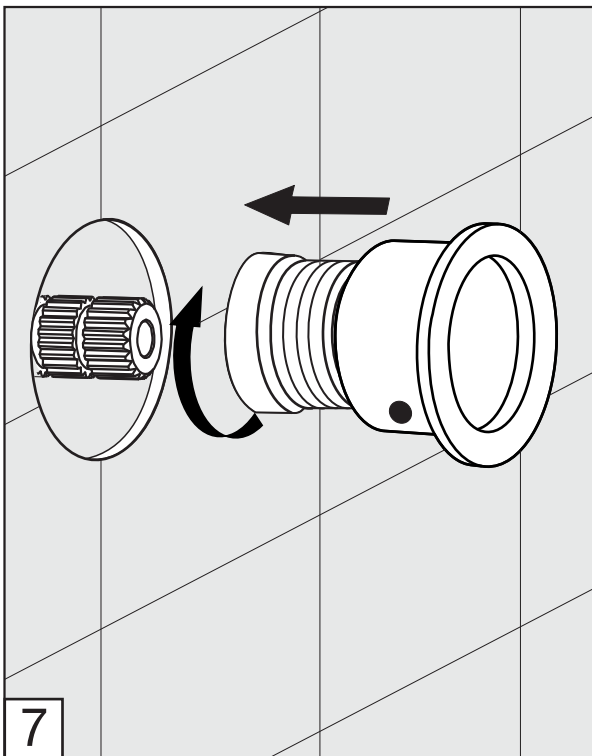

Before connecting the faucet to the water supply, flush the tubing thoroughly to eliminate any residue.

Required installation tools.

Provided	Not provided		
 <p data-bbox="228 1193 427 1227">Allen wrench</p>  <p data-bbox="264 1447 384 1518">Aerator tool</p>	 <p data-bbox="603 1312 695 1346">Ruler</p>	 <p data-bbox="887 1312 1046 1346">Hacksaw</p>	 <p data-bbox="1174 1312 1366 1346">Teflon tape</p>

Edge - Wall-mounted lavatory set. Trim only - Line J3 & J3D

FV203/J3.0

FV203/J3D.0

Handle installation:

Edge - Wall-mounted lavatory set. Trim only - Line J3 & J3D

Edge - Wall-mounted lavatory set. Trim only - Line J3 & J3D

Spout installation:

Edge - Wall-mounted lavatory set. Trim only - Line J3 & J3D

MIN: 9/16" (15 mm)

MAX: 1 1/8" (33 mm)

According to the measured distance could be necessary to choose other size of the "NPT pipe nipple" (not provided).