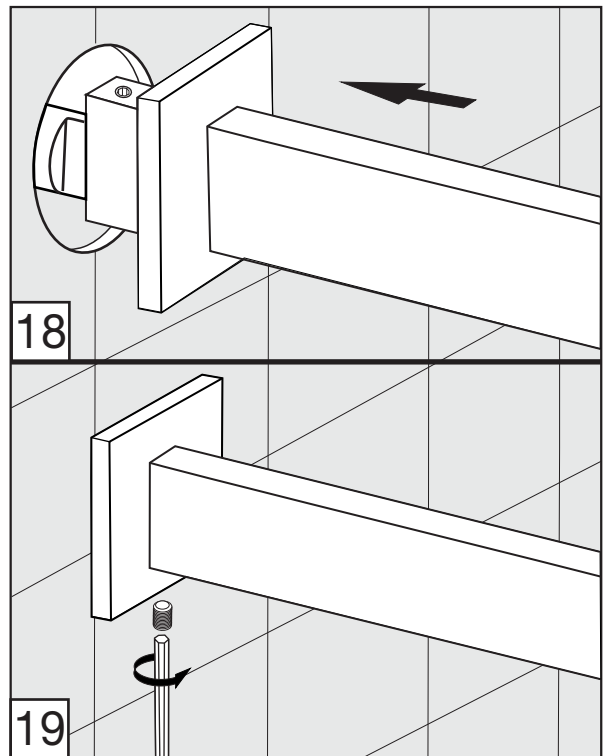

Edge - Wall-mounted lavatory set. Trim only - Line J3 & J3D

MIN: 9/16" (15 mm)

MAX: 1 1/8" (33 mm)

According to the measured distance could be necessary to choose other size of the "NPT pipe nipple" (not provided).

*Maximum and minimum distances are in millimeters, measurements in inches are for reference only.