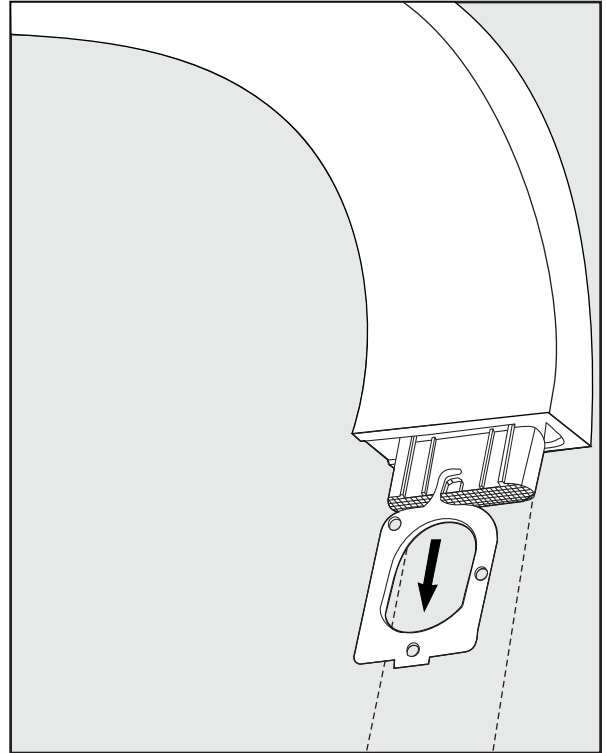

Nozzle usage instructions and cleaning: