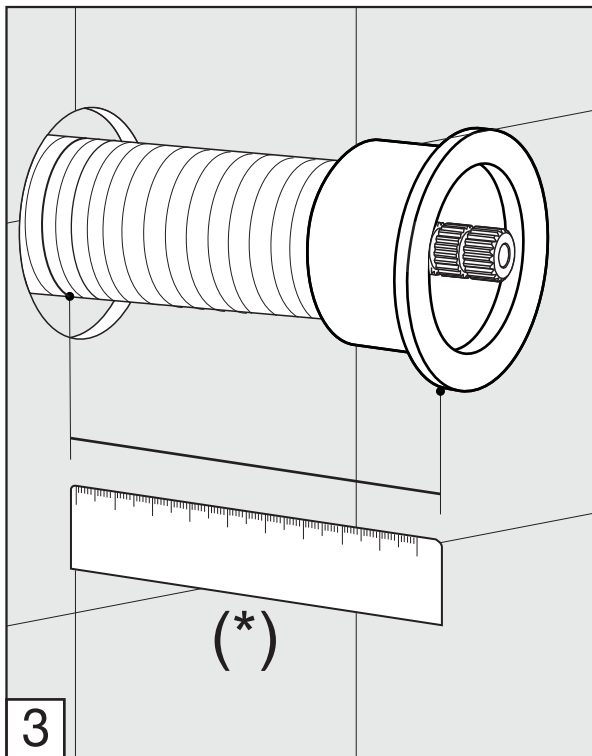

Before connecting the faucet to the water supply, flush the tubing thoroughly to eliminate any residue.

Required installation tools.

Provided	Not provided		
 <p data-bbox="228 1193 427 1227">Allen wrench</p>  <p data-bbox="264 1447 384 1518">Aerator tool</p>	 <p data-bbox="603 1312 695 1346">Ruler</p>	 <p data-bbox="887 1312 1046 1346">Hacksaw</p>	 <p data-bbox="1174 1312 1366 1346">Teflon tape</p>

Edge - Wall-mounted lavatory set. Trim only - Line J3 & J3D

FV203/J3.0

FV203/J3D.0

Handle installation:

Edge - Wall-mounted lavatory set. Trim only - Line J3 & J3D

Edge - Wall-mounted lavatory set. Trim only - Line J3 & J3D

Spout installation:

Edge - Wall-mounted lavatory set. Trim only - Line J3 & J3D

MIN: 9/16" (15 mm)

MAX: 1 1/8" (33 mm)

According to the measured distance could be necessary to choose other size of the "NPT pipe nipple" (not provided).