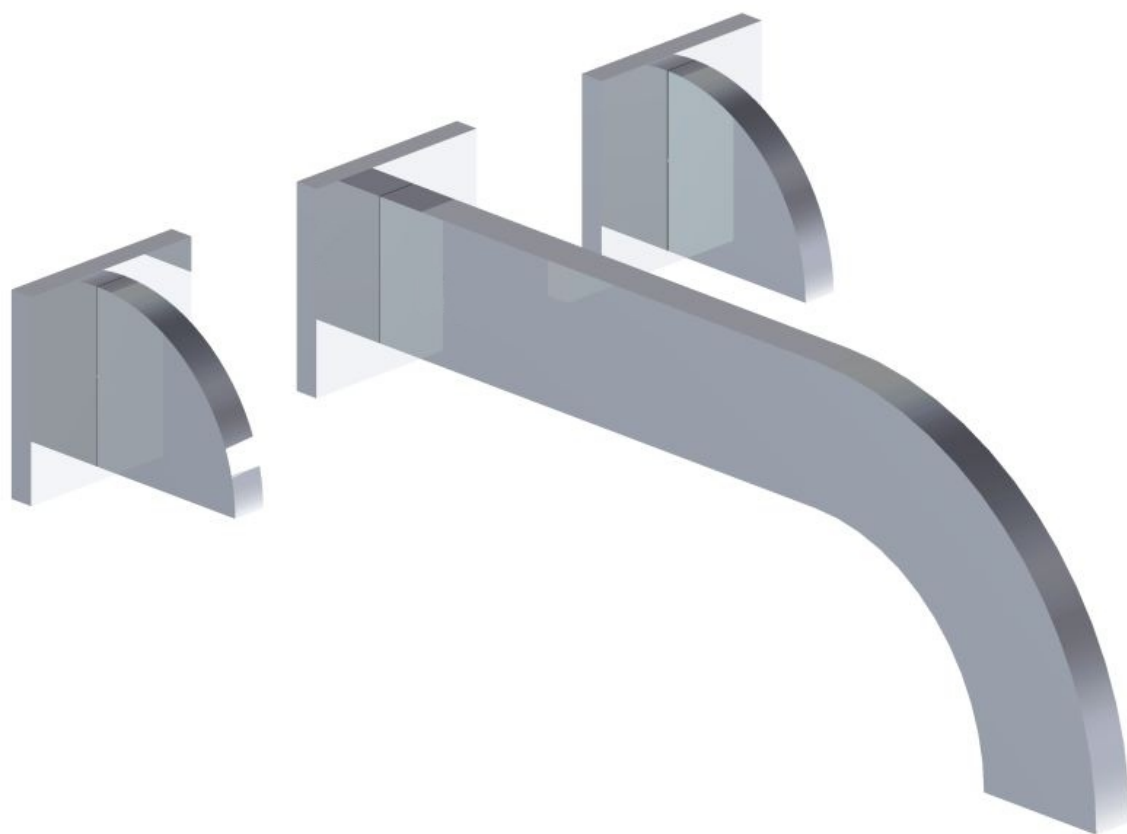

FRANZ VIEGENER

Edge

i n s t a l l a t i o n

Edge - Wall-mounted lavatory set - Line J3 & J3D

CONGRATULATIONS !

This product has been subjected to stringent tests for its quality, performance and finish. We guarantee years of trouble free operation. We thank you for your choice and above all for the trust you are placing in us. This trust is what motivates us to improve every day.

Edge - Wall-mounted lavatory set. Trim only - Line J3 & J3D

FV203/J3.0

FV203/J3D.0

Handle installation:

Edge - Wall-mounted lavatory set. Trim only - Line J3 & J3D

Edge - Wall-mounted lavatory set. Trim only - Line J3 & J3D

Spout installation:

Edge - Wall-mounted lavatory set. Trim only - Line J3 & J3D

MIN: 9/16" (15 mm)

MAX: 1 1/8" (33 mm)

According to the measured distance could be necessary to choose other size of the "NPT pipe nipple" (not provided).