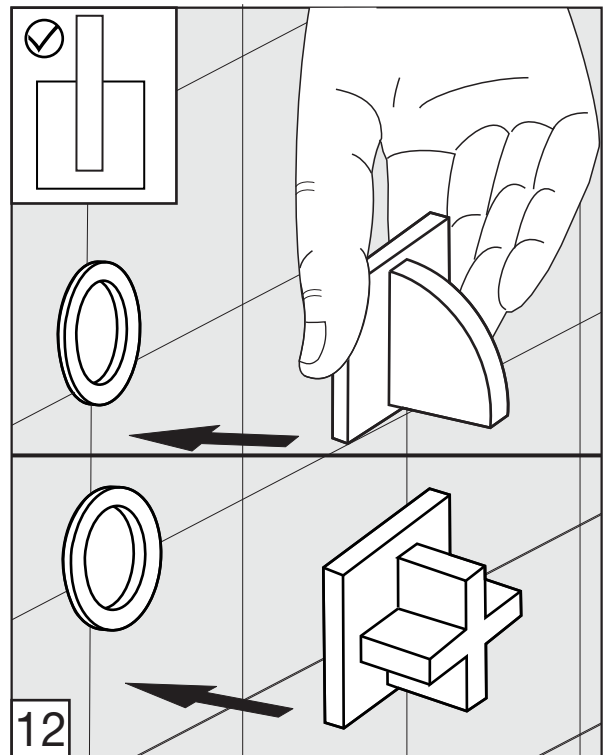

Before connecting the faucet to the water supply, flush the tubing thoroughly to eliminate any residue.

Required installation tools.

Provided	Not provided		
 <p data-bbox="228 1193 427 1227">Allen wrench</p>  <p data-bbox="264 1447 384 1518">Aerator tool</p>	 <p data-bbox="603 1312 695 1346">Ruler</p>	 <p data-bbox="887 1312 1046 1346">Hacksaw</p>	 <p data-bbox="1174 1312 1366 1346">Teflon tape</p>

Edge - Wall-mounted lavatory set. Trim only - Line J3 & J3D

FV203/J3.0

FV203/J3D.0

Handle installation:

Edge - Wall-mounted lavatory set. Trim only - Line J3 & J3D

Edge - Wall-mounted lavatory set. Trim only - Line J3 & J3D

Spout installation:

Edge - Wall-mounted lavatory set. Trim only - Line J3 & J3D

MIN: 9/16" (15 mm)

MAX: 1 1/8" (33 mm)

According to the measured distance could be necessary to choose other size of the "NPT pipe nipple" (not provided).