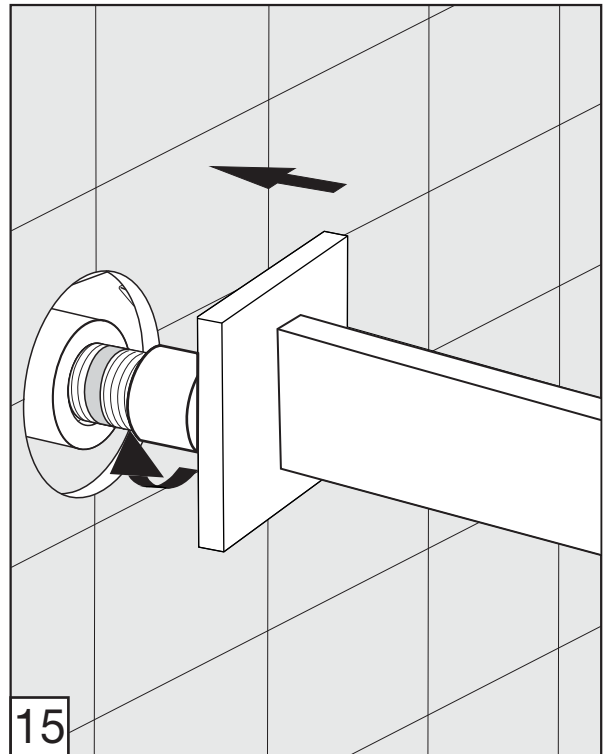

Edge - Wall-mounted lavatory set. Trim only - Line J3 & J3D

FV203/J3.0

FV203/J3D.0

Handle installation:

Edge - Wall-mounted lavatory set. Trim only - Line J3 & J3D

Edge - Wall-mounted lavatory set. Trim only - Line J3 & J3D

Spout installation:

Edge - Wall-mounted lavatory set. Trim only - Line J3 & J3D

MIN: 9/16" (15 mm)

MAX: 1 1/8" (33 mm)

According to the measured distance could be necessary to choose other size of the "NPT pipe nipple" (not provided).