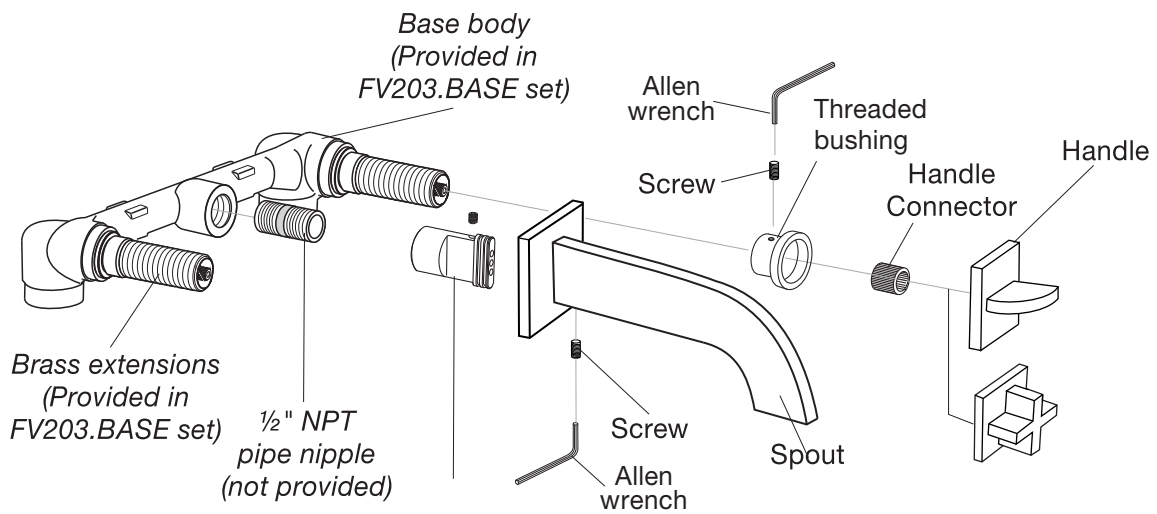

FRANZ VIEGENER

Edge

i n s t a l l a t i o n

Edge - Wall-mounted lavatory set - Line J3 & J3D

CONGRATULATIONS !

This product has been subjected to stringent tests for its quality, performance and finish. We guarantee years of trouble free operation. We thank you for your choice and above all for the trust you are placing in us. This trust is what motivates us to improve every day.

Before connecting the faucet to the water supply, flush the tubing thoroughly to eliminate any residue.

Required installation tools.

Provided	Not provided		
 <p data-bbox="228 1193 427 1227">Allen wrench</p>  <p data-bbox="264 1447 384 1518">Aerator tool</p>	 <p data-bbox="603 1312 695 1346">Ruler</p>	 <p data-bbox="887 1312 1046 1346">Hacksaw</p>	 <p data-bbox="1174 1312 1366 1346">Teflon tape</p>

Edge - Wall-mounted lavatory set. Trim only - Line J3 & J3D

FV203/J3.0

FV203/J3D.0

Handle installation:

Edge - Wall-mounted lavatory set. Trim only - Line J3 & J3D

Edge - Wall-mounted lavatory set. Trim only - Line J3 & J3D

Spout installation:

Edge - Wall-mounted lavatory set. Trim only - Line J3 & J3D

MIN: 9/16" (15 mm)

MAX: 1 1/8" (33 mm)

According to the measured distance could be necessary to choose other size of the "NPT pipe nipple" (not provided).