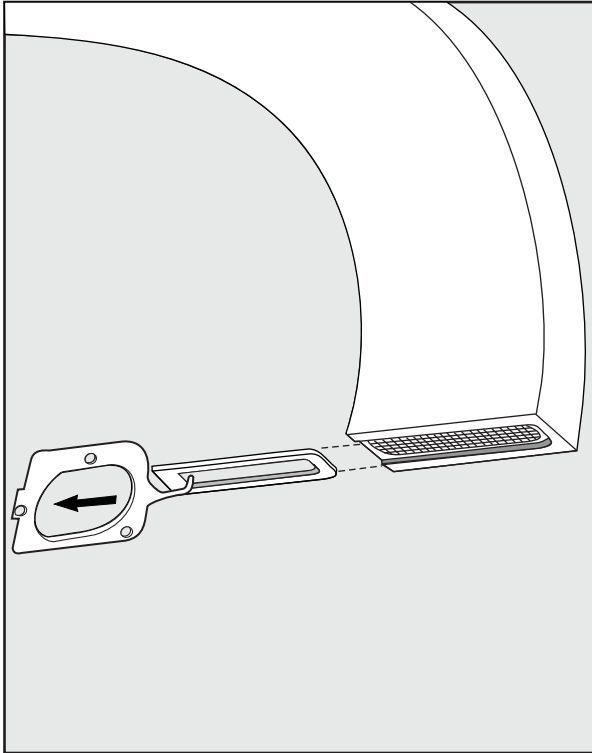

Nozzle usage instructions and cleaning: