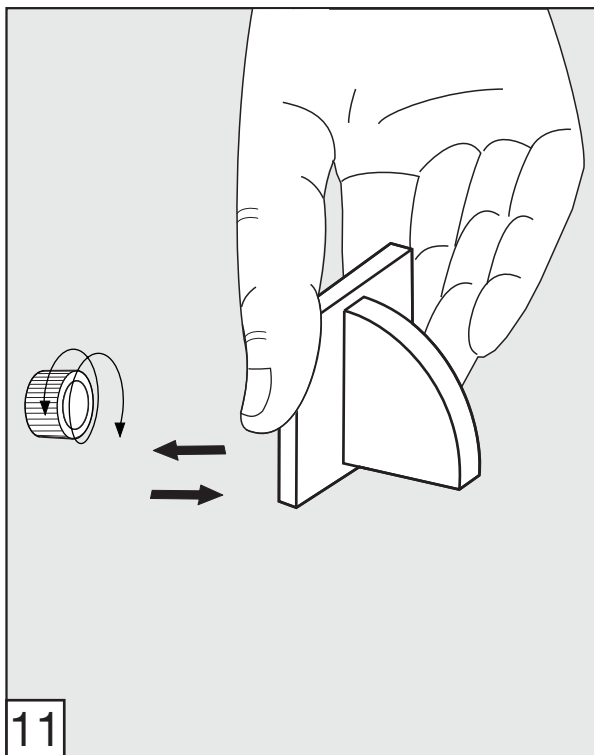

Before connecting the faucet to the water supply, flush the tubing thoroughly to eliminate any residue.

Required installation tools.

Provided	Not provided		
 <p data-bbox="228 1193 427 1227">Allen wrench</p>  <p data-bbox="264 1447 384 1518">Aerator tool</p>	 <p data-bbox="603 1312 695 1346">Ruler</p>	 <p data-bbox="887 1312 1046 1346">Hacksaw</p>	 <p data-bbox="1174 1312 1366 1346">Teflon tape</p>

Edge - Wall-mounted lavatory set. Trim only - Line J3 & J3D

FV203/J3.0

FV203/J3D.0

Handle installation:

Edge - Wall-mounted lavatory set. Trim only - Line J3 & J3D

Edge - Wall-mounted lavatory set. Trim only - Line J3 & J3D

Spout installation:

Edge - Wall-mounted lavatory set. Trim only - Line J3 & J3D

MIN: 9/16" (15 mm)

MAX: 1 1/8" (33 mm)

According to the measured distance could be necessary to choose other size of the "NPT pipe nipple" (not provided).