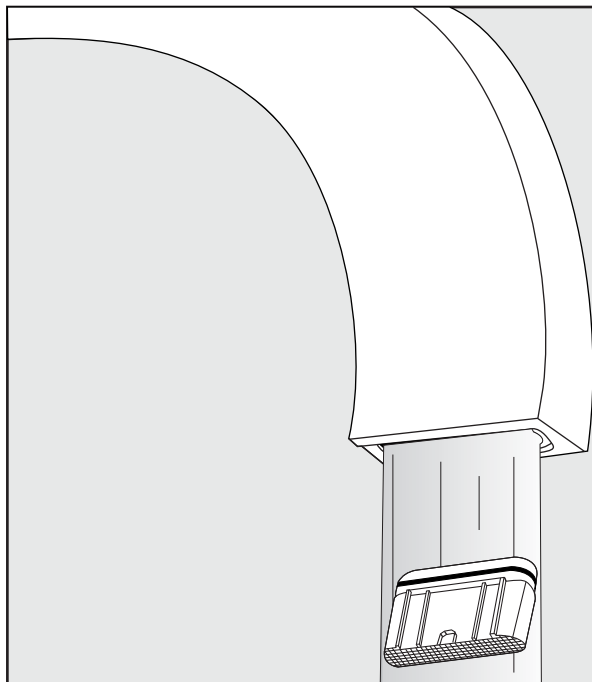

Nozzle usage instructions and cleaning: