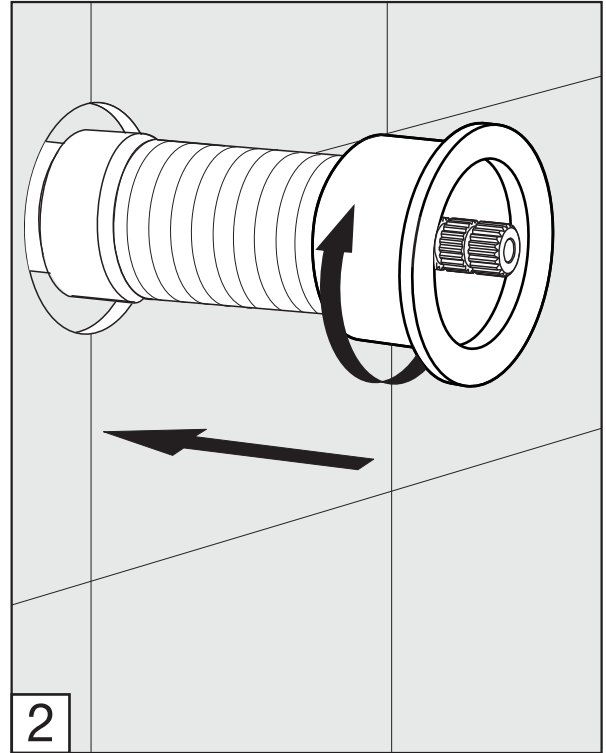

FRANZ VIEGENER

Edge

i n s t a l l a t i o n

Edge - Wall-mounted lavatory set - Line J3 & J3D

CONGRATULATIONS !

This product has been subjected to stringent tests for its quality, performance and finish. We guarantee years of trouble free operation. We thank you for your choice and above all for the trust you are placing in us. This trust is what motivates us to improve every day.

Before connecting the faucet to the water supply, flush the tubing thoroughly to eliminate any residue.

Required installation tools.

Provided	Not provided		
 <p data-bbox="228 1193 427 1227">Allen wrench</p>  <p data-bbox="264 1447 384 1518">Aerator tool</p>	 <p data-bbox="603 1312 695 1346">Ruler</p>	 <p data-bbox="887 1312 1046 1346">Hacksaw</p>	 <p data-bbox="1174 1312 1366 1346">Teflon tape</p>

Edge - Wall-mounted lavatory set. Trim only - Line J3 & J3D

FV203/J3.0

FV203/J3D.0

Handle installation:

Edge - Wall-mounted lavatory set. Trim only - Line J3 & J3D

Edge - Wall-mounted lavatory set. Trim only - Line J3 & J3D

Spout installation:

Edge - Wall-mounted lavatory set. Trim only - Line J3 & J3D

MIN: 9/16" (15 mm)

MAX: 1 1/8" (33 mm)

According to the measured distance could be necessary to choose other size of the "NPT pipe nipple" (not provided).