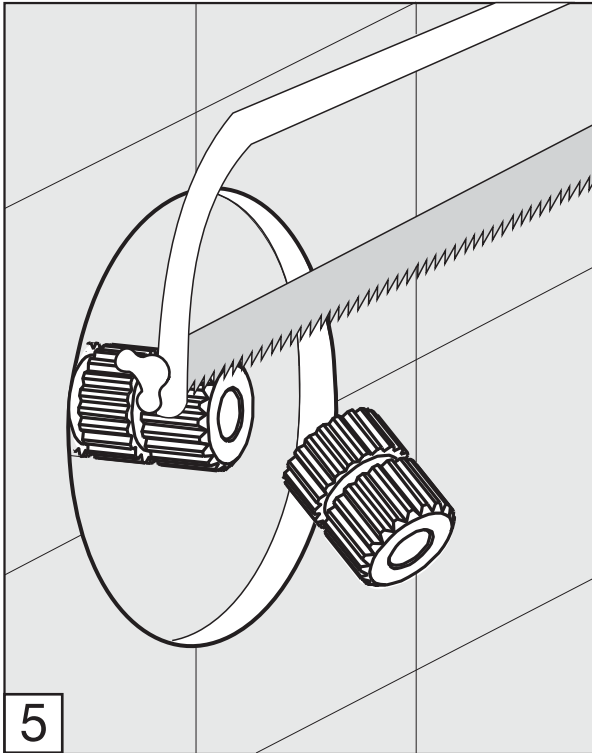

Before connecting the faucet to the water supply, flush the tubing thoroughly to eliminate any residue.

Required installation tools.

Provided	Not provided		
 <p data-bbox="228 1193 427 1227">Allen wrench</p>  <p data-bbox="264 1447 384 1518">Aerator tool</p>	 <p data-bbox="603 1312 695 1346">Ruler</p>	 <p data-bbox="887 1312 1046 1346">Hacksaw</p>	 <p data-bbox="1174 1312 1366 1346">Teflon tape</p>

Edge - Wall-mounted lavatory set. Trim only - Line J3 & J3D

FV203/J3.0

FV203/J3D.0

Handle installation:

Edge - Wall-mounted lavatory set. Trim only - Line J3 & J3D

Edge - Wall-mounted lavatory set. Trim only - Line J3 & J3D

Spout installation:

Edge - Wall-mounted lavatory set. Trim only - Line J3 & J3D

MIN: 9/16" (15 mm)

MAX: 1 1/8" (33 mm)

According to the measured distance could be necessary to choose other size of the "NPT pipe nipple" (not provided).