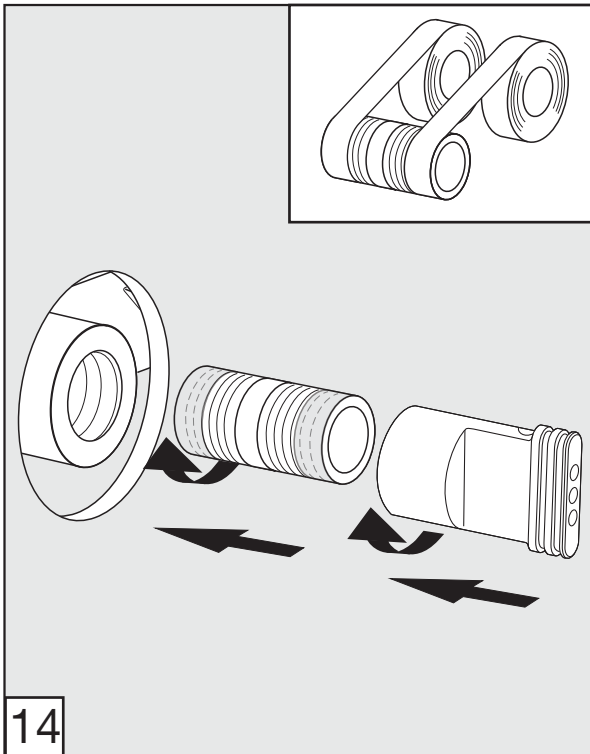

Before connecting the faucet to the water supply, flush the tubing thoroughly to eliminate any residue.

Required installation tools.

Provided	Not provided		
 <p data-bbox="228 1193 427 1227">Allen wrench</p>  <p data-bbox="264 1447 384 1518">Aerator tool</p>	 <p data-bbox="603 1312 695 1346">Ruler</p>	 <p data-bbox="887 1312 1046 1346">Hacksaw</p>	 <p data-bbox="1174 1312 1366 1346">Teflon tape</p>

Edge - Wall-mounted lavatory set. Trim only - Line J3 & J3D

FV203/J3.0

FV203/J3D.0

Handle installation:

Edge - Wall-mounted lavatory set. Trim only - Line J3 & J3D

Edge - Wall-mounted lavatory set. Trim only - Line J3 & J3D

Spout installation:

Edge - Wall-mounted lavatory set. Trim only - Line J3 & J3D

MIN: 9/16" (15 mm)

MAX: 1 1/8" (33 mm)

According to the measured distance could be necessary to choose other size of the "NPT pipe nipple" (not provided).