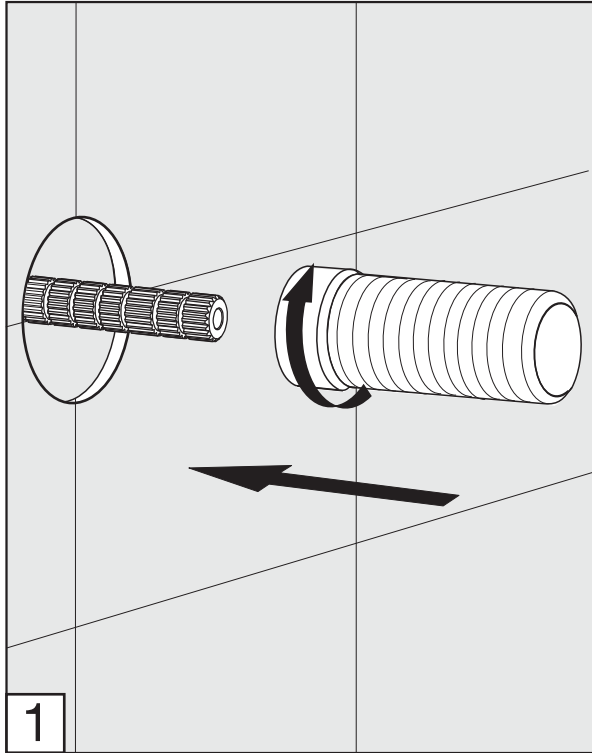

FRANZ VIEGENER

Edge

i n s t a l l a t i o n

Edge - Wall-mounted lavatory set - Line J3 & J3D

CONGRATULATIONS !

This product has been subjected to stringent tests for its quality, performance and finish. We guarantee years of trouble free operation. We thank you for your choice and above all for the trust you are placing in us. This trust is what motivates us to improve every day.

Before connecting the faucet to the water supply, flush the tubing thoroughly to eliminate any residue.

Required installation tools.

Provided	Not provided		
 <p data-bbox="228 1193 427 1227">Allen wrench</p>  <p data-bbox="264 1447 384 1518">Aerator tool</p>	 <p data-bbox="603 1312 695 1346">Ruler</p>	 <p data-bbox="887 1312 1046 1346">Hacksaw</p>	 <p data-bbox="1174 1312 1366 1346">Teflon tape</p>

Edge - Wall-mounted lavatory set. Trim only - Line J3 & J3D

FV203/J3.0

FV203/J3D.0

Handle installation:

Edge - Wall-mounted lavatory set. Trim only - Line J3 & J3D

Edge - Wall-mounted lavatory set. Trim only - Line J3 & J3D

Spout installation:

Edge - Wall-mounted lavatory set. Trim only - Line J3 & J3D

MIN: 9/16" (15 mm)

MAX: 1 1/8" (33 mm)

According to the measured distance could be necessary to choose other size of the "NPT pipe nipple" (not provided).