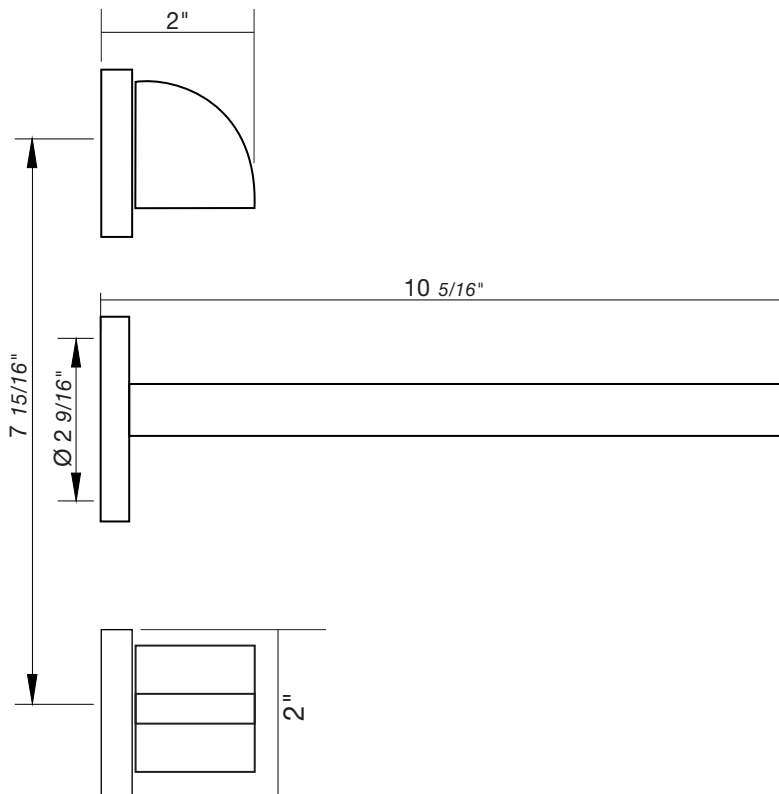

Before connecting the faucet to the water supply, flush the tubing thoroughly to eliminate any residue.

Required installation tools.

Provided	Not provided		
 <p data-bbox="228 1193 427 1227">Allen wrench</p>  <p data-bbox="264 1447 384 1518">Aerator tool</p>	 <p data-bbox="603 1312 695 1346">Ruler</p>	 <p data-bbox="887 1312 1046 1346">Hacksaw</p>	 <p data-bbox="1174 1312 1366 1346">Teflon tape</p>

Edge - Wall-mounted lavatory set. Trim only - Line J3 & J3D

FV203/J3.0

FV203/J3D.0

Handle installation:

Edge - Wall-mounted lavatory set. Trim only - Line J3 & J3D

Edge - Wall-mounted lavatory set. Trim only - Line J3 & J3D

Spout installation:

Edge - Wall-mounted lavatory set. Trim only - Line J3 & J3D

MIN: 9/16" (15 mm)

MAX: 1 1/8" (33 mm)

According to the measured distance could be necessary to choose other size of the "NPT pipe nipple" (not provided).