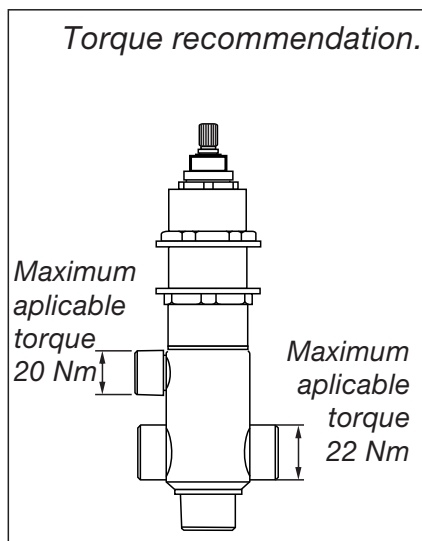

Required installation tools.

Provided.

Allen wrench

Not provided.

Phillips
Screwdriver

Adjustable
wrench

Sealant
tape

Lollipop Roman tub faucet - Line J2 & J2L

FV210/J2
FV210/J2L
Roman tub faucet

Handle installation:

Installation

Lollipop Roman tub faucet - Line J2 & J2L

FV133/J2.0 & FV133/J2L.0
(Optional / not included)
Hand shower, diverter valve
& complete handle