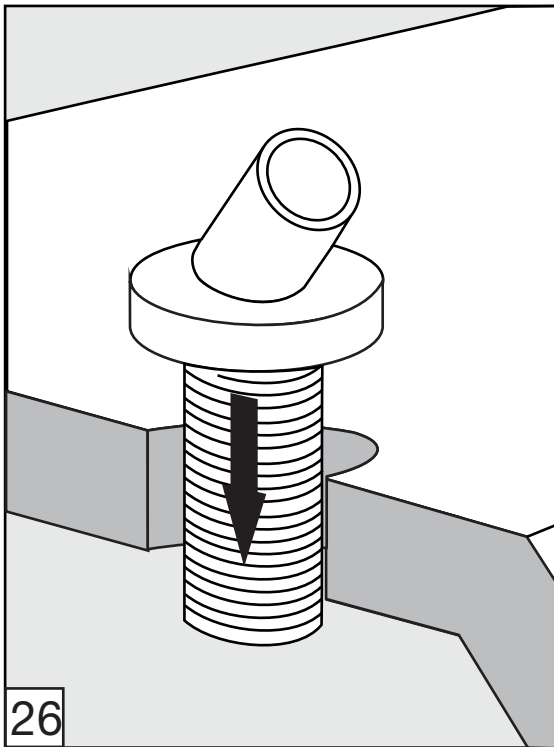

Required installation tools.

Provided.

Allen wrench

Not provided.

Phillips
Screwdriver

Adjustable
wrench

Sealant
tape

Lollipop Roman tub faucet - Line J2 & J2L

FV210/J2
FV210/J2L
Roman tub faucet

Handle installation:

Installation

Lollipop Roman tub faucet - Line J2 & J2L

FV133/J2.0 & FV133/J2L.0
(Optional / not included)
Hand shower, diverter valve
& complete handle