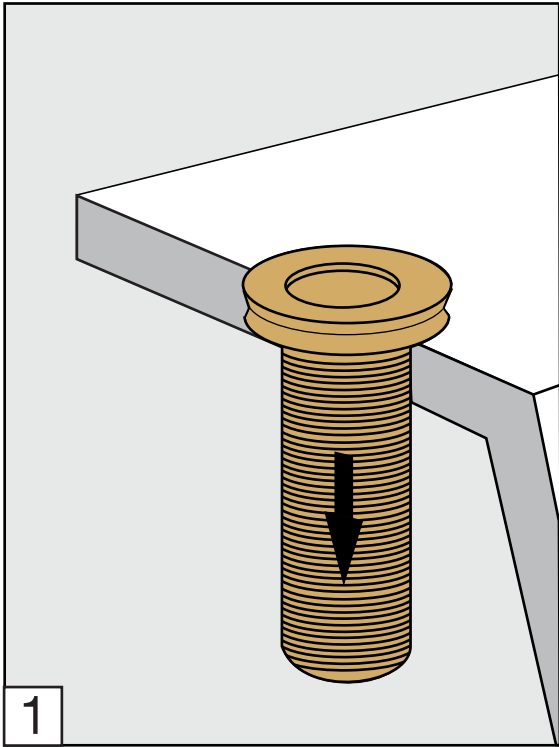

Required installation tools.

Provided.

Allen wrench

Not provided.

Phillips
Screwdriver

Adjustable
wrench

Sealant
tape

Lollipop Roman tub faucet - Line J2 & J2L

FV210/J2
FV210/J2L
Roman tub faucet

Handle installation:

Installation

Lollipop Roman tub faucet - Line J2 & J2L

FV133/J2.0 & FV133/J2L.0
(Optional / not included)
Hand shower, diverter valve
& complete handle