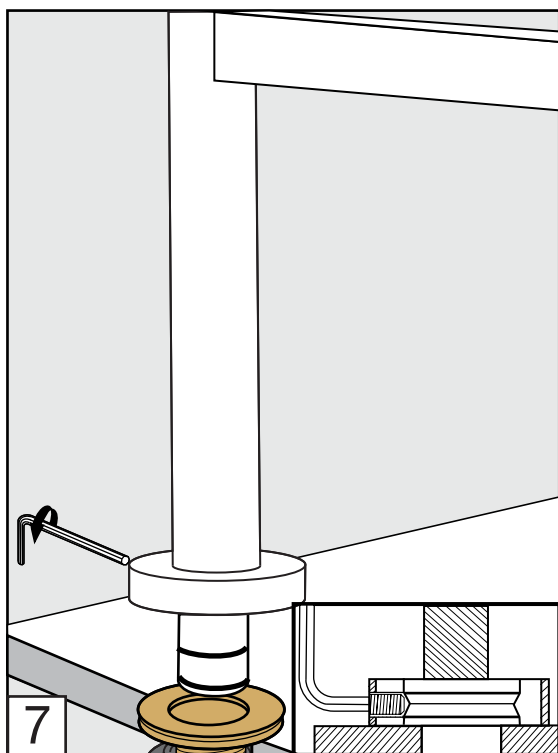

Required installation tools.

Provided.

Allen wrench

Not provided.

Phillips
Screwdriver

Adjustable
wrench

Sealant
tape

Lollipop Roman tub faucet - Line J2 & J2L

FV210/J2
FV210/J2L
Roman tub faucet

Handle installation:

Installation

Lollipop Roman tub faucet - Line J2 & J2L

FV133/J2.0 & FV133/J2L.0
(Optional / not included)
Hand shower, diverter valve
& complete handle