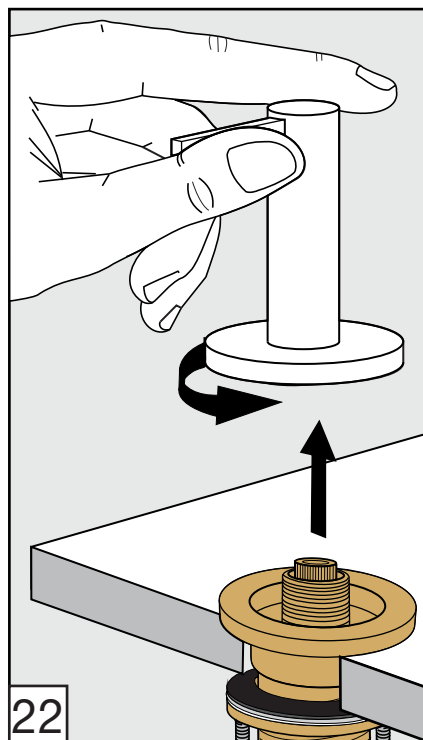

Required installation tools.

Provided.

Allen wrench

Not provided.

Phillips
Screwdriver

Adjustable
wrench

Sealant
tape

Lollipop Roman tub faucet - Line J2 & J2L

FV210/J2
FV210/J2L
Roman tub faucet

Handle installation:

Installation

Lollipop Roman tub faucet - Line J2 & J2L

FV133/J2.0 & FV133/J2L.0
(Optional / not included)
Hand shower, diverter valve
& complete handle