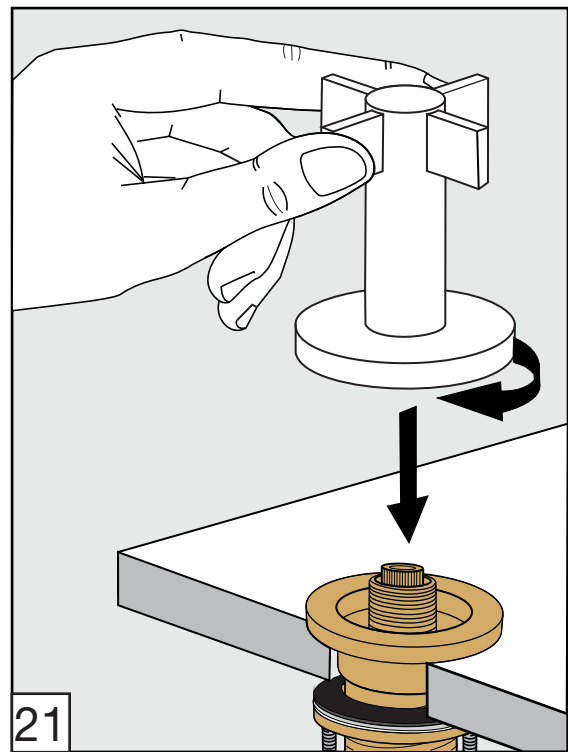

Required installation tools.

Provided.

Allen wrench

Not provided.

Phillips
Screwdriver

Adjustable
wrench

Sealant
tape

Lollipop Roman tub faucet - Line J2 & J2L

FV210/J2
FV210/J2L
Roman tub faucet

Handle installation:

Installation

Lollipop Roman tub faucet - Line J2 & J2L

FV133/J2.0 & FV133/J2L.0
(Optional / not included)
Hand shower, diverter valve
& complete handle