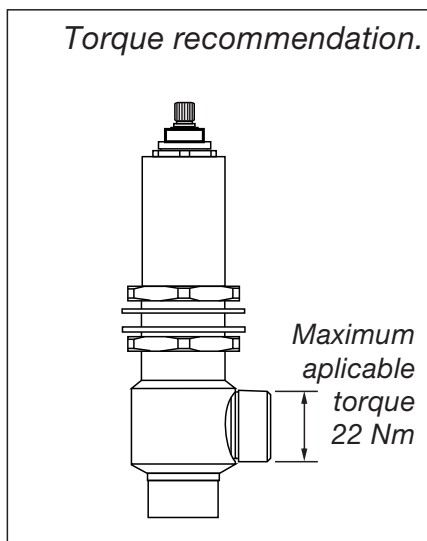

Required installation tools.

Provided.

Allen wrench

Not provided.

Phillips
Screwdriver

Adjustable
wrench

Sealant
tape

Lollipop Roman tub faucet - Line J2 & J2L

FV210/J2
FV210/J2L
Roman tub faucet

Handle installation:

Installation

Lollipop Roman tub faucet - Line J2 & J2L

FV133/J2.0 & FV133/J2L.0
(Optional / not included)
Hand shower, diverter valve
& complete handle