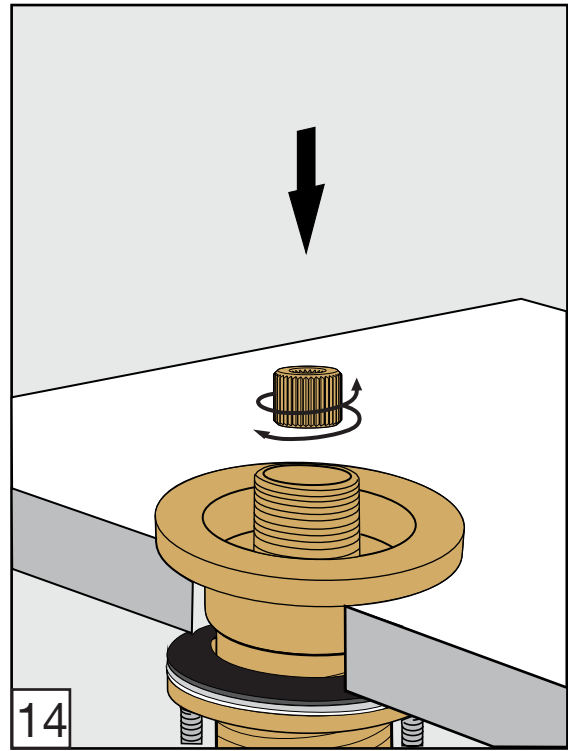

FV210/J2
FV210/J2L
Roman tub faucet

Handle installation:

Installation

Lollipop Roman tub faucet - Line J2 & J2L

FV133/J2.0 & FV133/J2L.0
(Optional / not included)
Hand shower, diverter valve
& complete handle