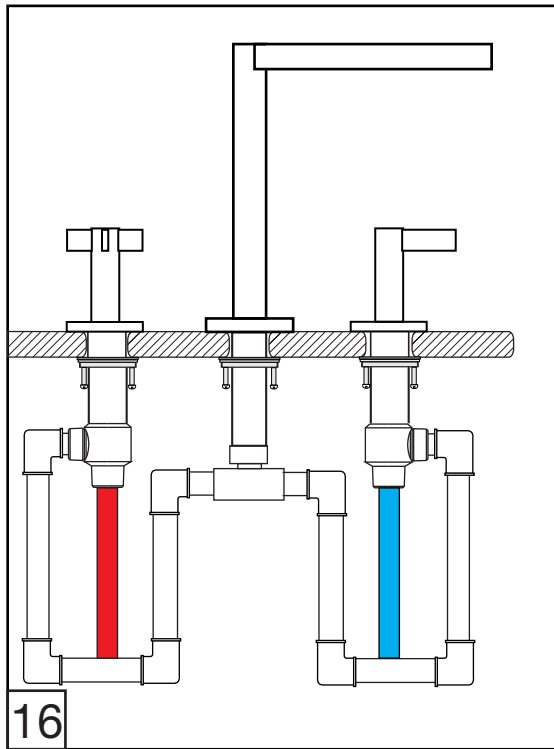

FV210/J2
FV210/J2L
Roman tub faucet

Handle installation:

Installation

Lollipop Roman tub faucet - Line J2 & J2L

FV133/J2.0 & FV133/J2L.0
(Optional / not included)
Hand shower, diverter valve
& complete handle

Lollipop Roman tub faucet - Line J2 & J2L

Finished installation

FRANZ VIEGENER

A FV S.A. company.

4000 Porett Drive • Gurnee Illinois 60031

Phone 847-244-1234 / Fax 847-244-1259

FRANZ VIEGENER reserve the right to make revisions without notice in the design of faucets and bathroom accessories or in packaging.
FOLLFV210/J2 _ Edition No 1 _ Dicembre 2011.
