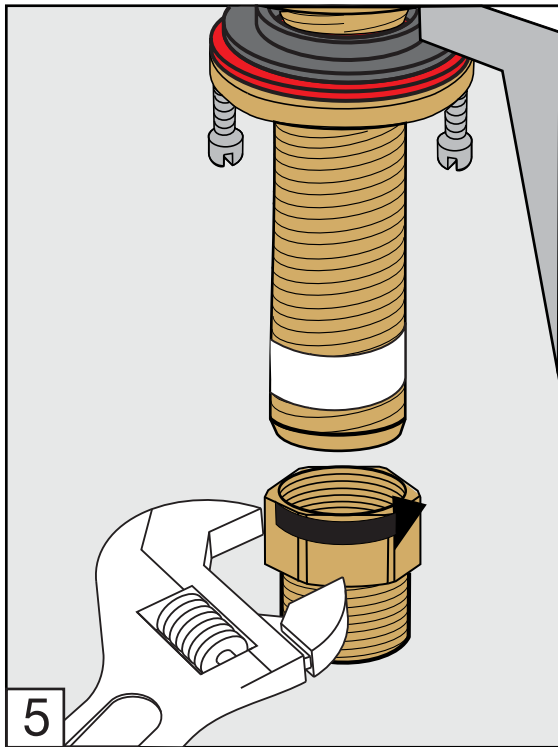

Required installation tools.

Provided.

Allen wrench

Not provided.

Phillips
Screwdriver

Adjustable
wrench

Sealant
tape

Lollipop Roman tub faucet - Line J2 & J2L

FV210/J2
FV210/J2L
Roman tub faucet

Handle installation:

Installation

Lollipop Roman tub faucet - Line J2 & J2L

FV133/J2.0 & FV133/J2L.0
(Optional / not included)
Hand shower, diverter valve
& complete handle