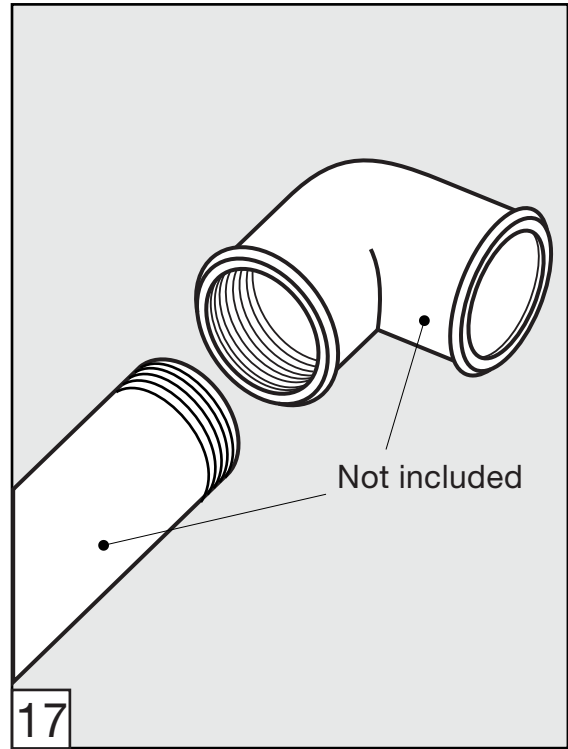

Required installation tools.

Provided.

Allen wrench

Not provided.

Phillips
Screwdriver

Adjustable
wrench

Sealant
tape

Lollipop Roman tub faucet - Line J2 & J2L

FV210/J2
FV210/J2L
Roman tub faucet

Handle installation:

Installation

Lollipop Roman tub faucet - Line J2 & J2L

FV133/J2.0 & FV133/J2L.0
(Optional / not included)
Hand shower, diverter valve
& complete handle