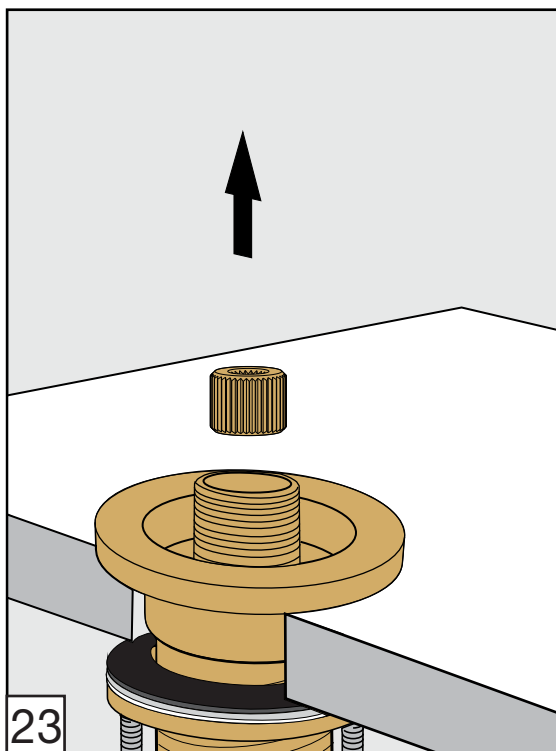

FV210/J2
FV210/J2L
Roman tub faucet

Handle installation:

Installation

Lollipop Roman tub faucet - Line J2 & J2L

FV133/J2.0 & FV133/J2L.0
(Optional / not included)
Hand shower, diverter valve
& complete handle