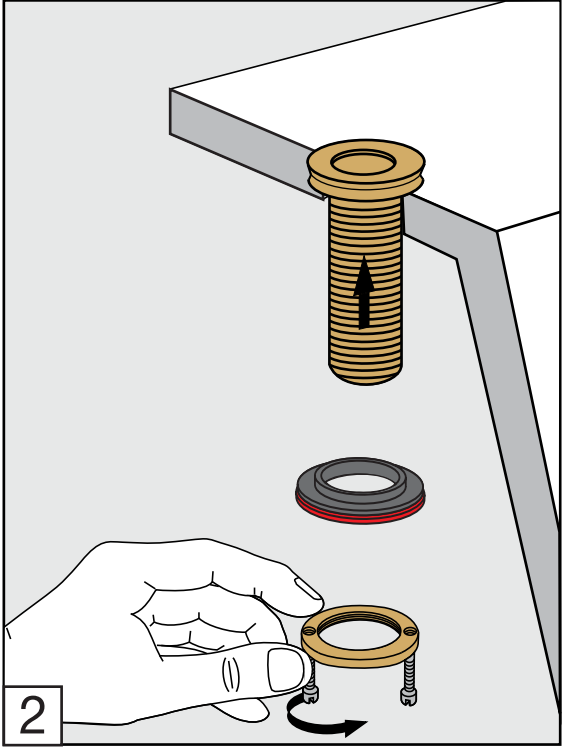

Required installation tools.

Provided.

Allen wrench

Not provided.

Phillips
Screwdriver

Adjustable
wrench

Sealant
tape

Lollipop Roman tub faucet - Line J2 & J2L

FV210/J2
FV210/J2L
Roman tub faucet

Handle installation:

Installation

Lollipop Roman tub faucet - Line J2 & J2L

FV133/J2.0 & FV133/J2L.0
(Optional / not included)
Hand shower, diverter valve
& complete handle