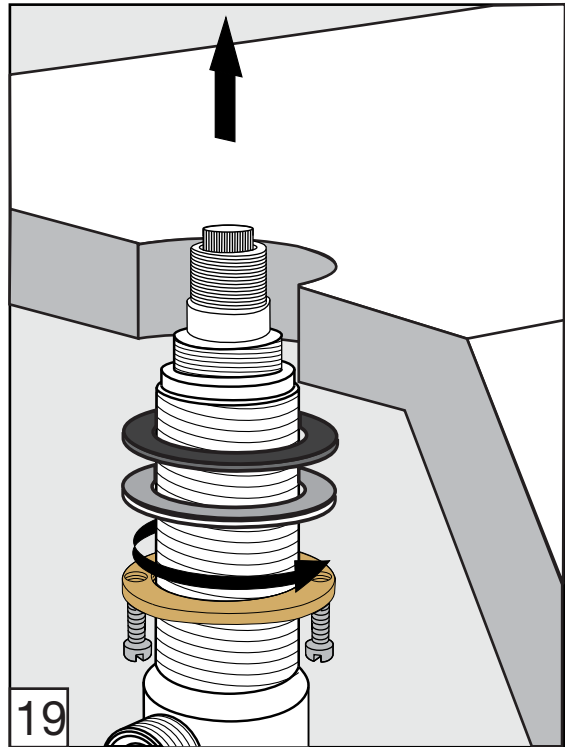

FV210/J2
FV210/J2L
Roman tub faucet

Handle installation:

Installation

Lollipop Roman tub faucet - Line J2 & J2L

FV133/J2.0 & FV133/J2L.0
(Optional / not included)
Hand shower, diverter valve
& complete handle

Lollipop Roman tub faucet - Line J2 & J2L

Finished installation

FRANZ VIEGENER

A FV S.A. company.

4000 Porett Drive • Gurnee Illinois 60031

Phone 847-244-1234 / Fax 847-244-1259

FRANZ VIEGENER reserve the right to make revisions without notice in the design of faucets and bathroom accessories or in packaging.
FOLLFV210/J2 _ Edition No 1 _ Dicembre 2011.
