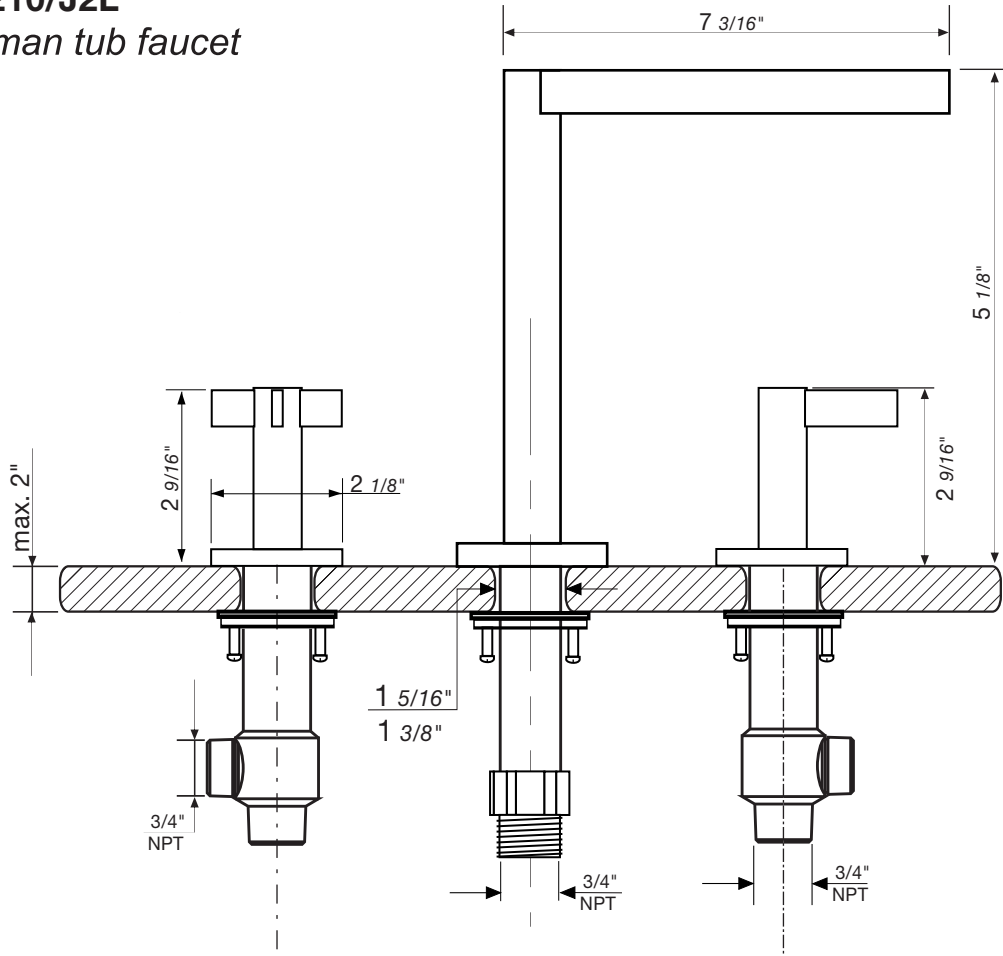

Required installation tools.

Provided.

Allen wrench

Not provided.

Phillips
Screwdriver

Adjustable
wrench

Sealant
tape

Lollipop Roman tub faucet - Line J2 & J2L

FV210/J2
FV210/J2L
Roman tub faucet

Handle installation:

Installation

Lollipop Roman tub faucet - Line J2 & J2L

FV133/J2.0 & FV133/J2L.0
(Optional / not included)
Hand shower, diverter valve
& complete handle

Lollipop Roman tub faucet - Line J2 & J2L

Finished installation

FRANZ VIEGENER

A FV S.A. company.

4000 Porett Drive • Gurnee Illinois 60031

Phone 847-244-1234 / Fax 847-244-1259

FRANZ VIEGENER reserve the right to make revisions without notice in the design of faucets and bathroom accessories or in packaging.
FOLLFV210/J2 _ Edition No 1 _ Dicembre 2011.
