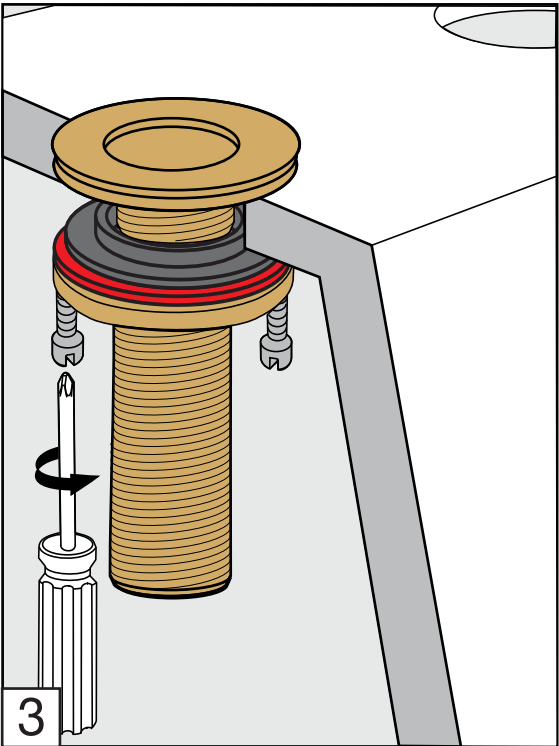

Required installation tools.

Provided.

Allen wrench

Not provided.

Phillips
Screwdriver

Adjustable
wrench

Sealant
tape

Lollipop Roman tub faucet - Line J2 & J2L

FV210/J2
FV210/J2L
Roman tub faucet

Handle installation:

Installation

Lollipop Roman tub faucet - Line J2 & J2L

FV133/J2.0 & FV133/J2L.0
(Optional / not included)
Hand shower, diverter valve
& complete handle