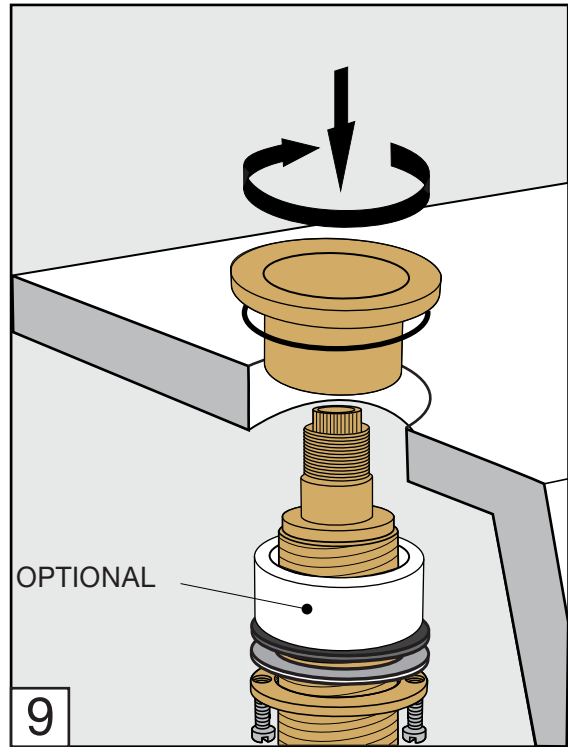

Required installation tools.

Provided.

Allen wrench

Not provided.

Phillips
Screwdriver

Adjustable
wrench

Sealant
tape

Lollipop Roman tub faucet - Line J2 & J2L

FV210/J2
FV210/J2L
Roman tub faucet

Handle installation:

Installation

Lollipop Roman tub faucet - Line J2 & J2L

FV133/J2.0 & FV133/J2L.0
(Optional / not included)
Hand shower, diverter valve
& complete handle