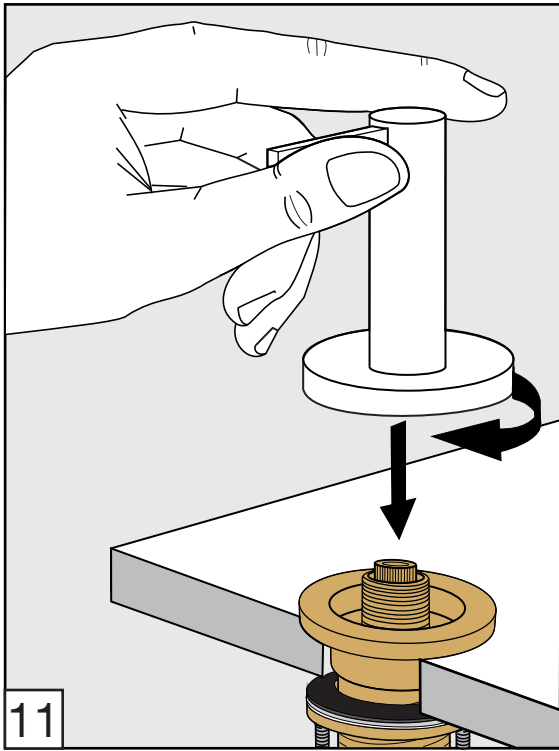

Required installation tools.

Provided.

Allen wrench

Not provided.

Phillips
Screwdriver

Adjustable
wrench

Sealant
tape

Lollipop Roman tub faucet - Line J2 & J2L

FV210/J2
FV210/J2L
Roman tub faucet

Handle installation:

Installation

Lollipop Roman tub faucet - Line J2 & J2L

FV133/J2.0 & FV133/J2L.0
(Optional / not included)
Hand shower, diverter valve
& complete handle