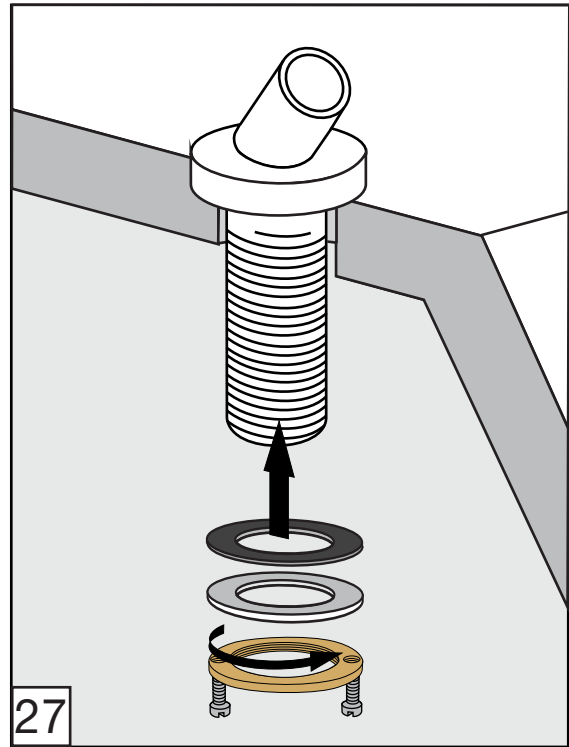

Required installation tools.

Provided.

Allen wrench

Not provided.

Phillips
Screwdriver

Adjustable
wrench

Sealant
tape

Lollipop Roman tub faucet - Line J2 & J2L

FV210/J2
FV210/J2L
Roman tub faucet

Handle installation:

Installation

Lollipop Roman tub faucet - Line J2 & J2L

FV133/J2.0 & FV133/J2L.0
(Optional / not included)
Hand shower, diverter valve
& complete handle