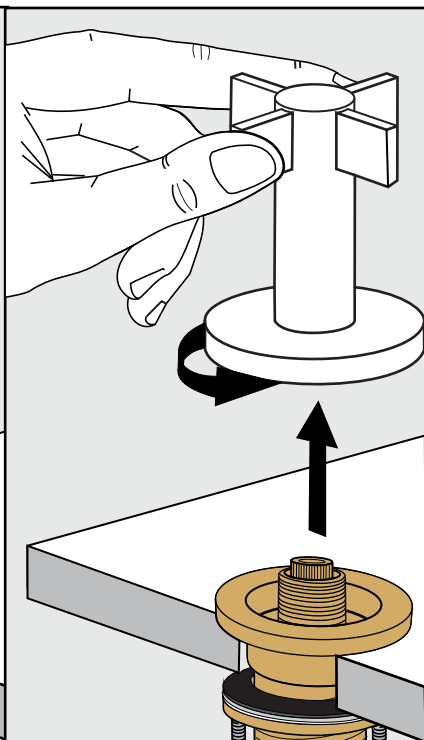

Required installation tools.

Provided.

Allen wrench

Not provided.

Phillips
Screwdriver

Adjustable
wrench

Sealant
tape

Lollipop Roman tub faucet - Line J2 & J2L

FV210/J2
FV210/J2L
Roman tub faucet

Handle installation:

Installation

Lollipop Roman tub faucet - Line J2 & J2L

FV133/J2.0 & FV133/J2L.0
(Optional / not included)
Hand shower, diverter valve
& complete handle