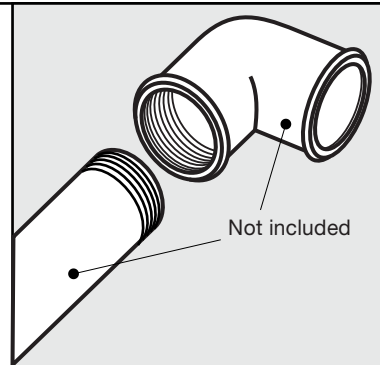

Lollipop Roman tub faucet - Line J2 & J2L

Finished installation

FRANZ VIEGENER

A FV S.A. company.

4000 Porett Drive • Gurnee Illinois 60031

Phone 847-244-1234 / Fax 847-244-1259

FRANZ VIEGENER reserve the right to make revisions without notice in the design of faucets and bathroom accessories or in packaging.
FOLLFV210/J2 _ Edition No 1 _ Dicembre 2011.