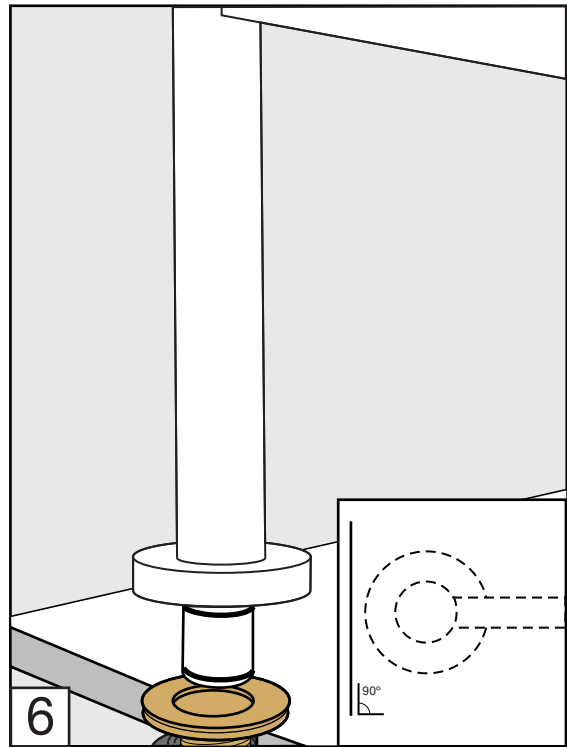

Required installation tools.

Provided.

Allen wrench

Not provided.

Phillips
Screwdriver

Adjustable
wrench

Sealant
tape

Lollipop Roman tub faucet - Line J2 & J2L

FV210/J2
FV210/J2L
Roman tub faucet

Handle installation:

Installation

Lollipop Roman tub faucet - Line J2 & J2L

FV133/J2.0 & FV133/J2L.0
(Optional / not included)
Hand shower, diverter valve
& complete handle