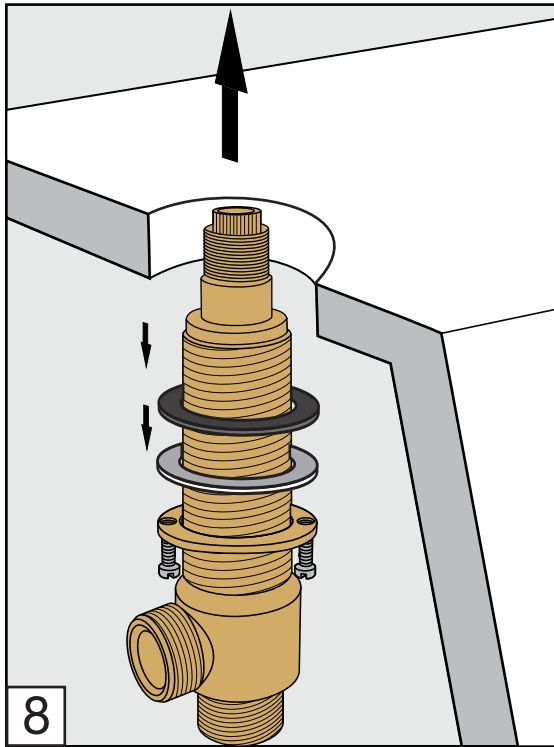

Required installation tools.

Provided.

Allen wrench

Not provided.

Phillips
Screwdriver

Adjustable
wrench

Sealant
tape

Lollipop Roman tub faucet - Line J2 & J2L

FV210/J2
FV210/J2L
Roman tub faucet

Handle installation:

Installation

Lollipop Roman tub faucet - Line J2 & J2L

FV133/J2.0 & FV133/J2L.0
(Optional / not included)
Hand shower, diverter valve
& complete handle