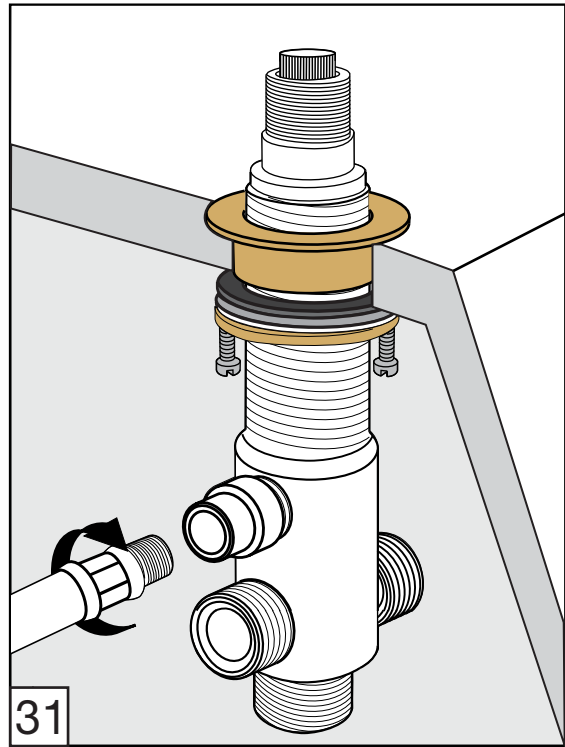

Required installation tools.

Provided.

Allen wrench

Not provided.

Phillips
Screwdriver

Adjustable
wrench

Sealant
tape

Lollipop Roman tub faucet - Line J2 & J2L

FV210/J2
FV210/J2L
Roman tub faucet

Handle installation:

Installation

Lollipop Roman tub faucet - Line J2 & J2L

FV133/J2.0 & FV133/J2L.0
(Optional / not included)
Hand shower, diverter valve
& complete handle