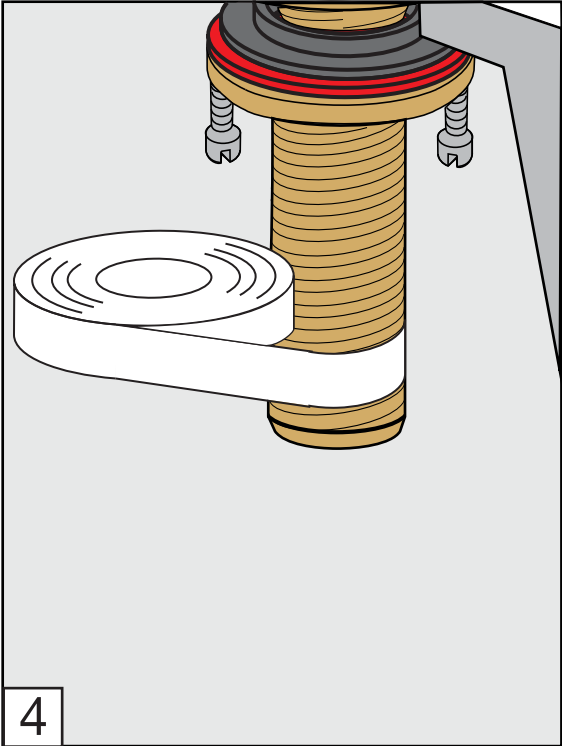

Required installation tools.

Provided.

Allen wrench

Not provided.

Phillips
Screwdriver

Adjustable
wrench

Sealant
tape

Lollipop Roman tub faucet - Line J2 & J2L

FV210/J2
FV210/J2L
Roman tub faucet

Handle installation:

Installation

Lollipop Roman tub faucet - Line J2 & J2L

FV133/J2.0 & FV133/J2L.0
(Optional / not included)
Hand shower, diverter valve
& complete handle