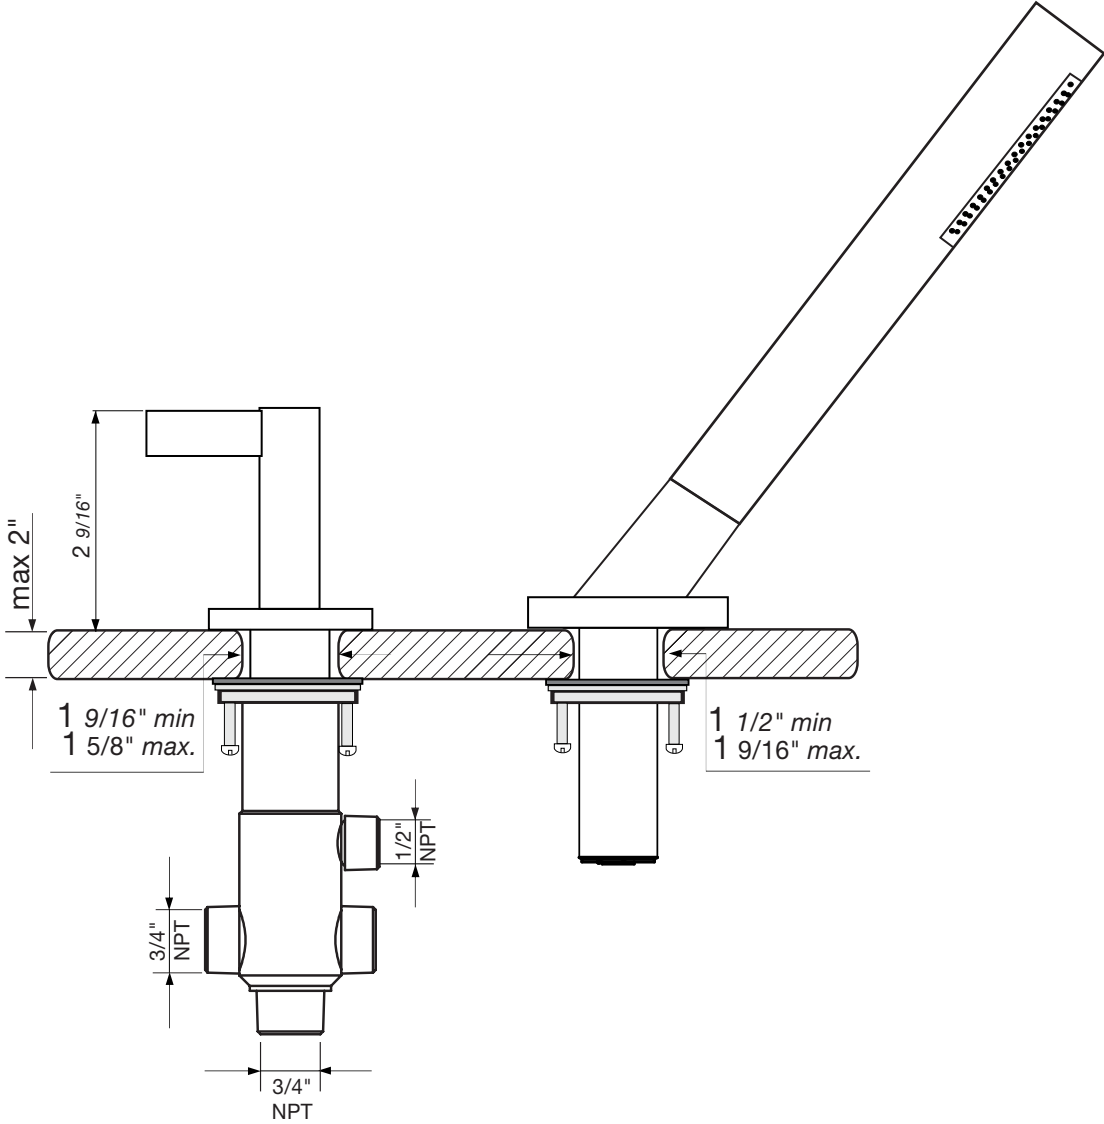

Required installation tools.

Provided.

Allen wrench

Not provided.

Phillips
Screwdriver

Adjustable
wrench

Sealant
tape

Lollipop Roman tub faucet - Line J2 & J2L

FV210/J2
FV210/J2L
Roman tub faucet

Handle installation:

Installation

Lollipop Roman tub faucet - Line J2 & J2L

FV133/J2.0 & FV133/J2L.0
(Optional / not included)
Hand shower, diverter valve
& complete handle

Lollipop Roman tub faucet - Line J2 & J2L

Finished installation

FRANZ VIEGENER

A FV S.A. company.

4000 Porett Drive • Gurnee Illinois 60031

Phone 847-244-1234 / Fax 847-244-1259

FRANZ VIEGENER reserve the right to make revisions without notice in the design of faucets and bathroom accessories or in packaging.
FOLLFV210/J2 _ Edition No 1 _ Dicembre 2011.
