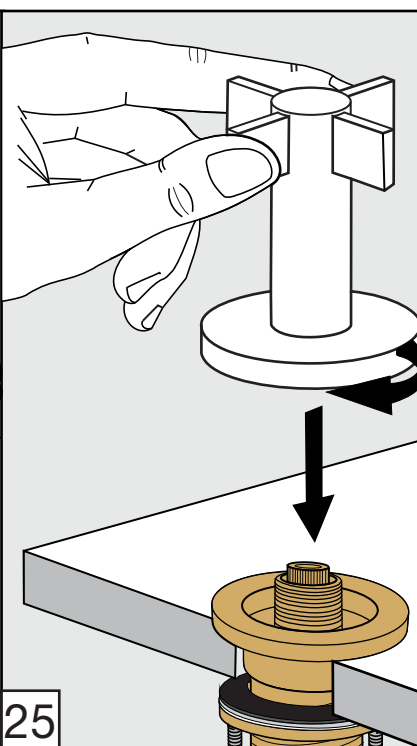

Required installation tools.

Provided.

Allen wrench

Not provided.

Phillips
Screwdriver

Adjustable
wrench

Sealant
tape

Lollipop Roman tub faucet - Line J2 & J2L

FV210/J2
FV210/J2L
Roman tub faucet

Handle installation:

Installation

Lollipop Roman tub faucet - Line J2 & J2L

FV133/J2.0 & FV133/J2L.0
(Optional / not included)
Hand shower, diverter valve
& complete handle