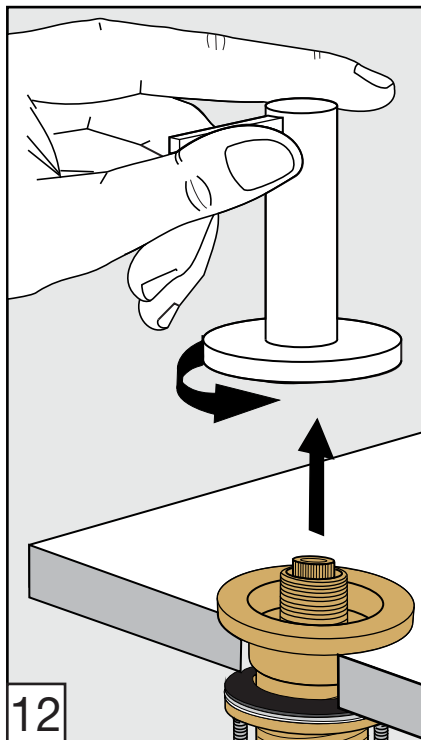

Required installation tools.

Provided.

Allen wrench

Not provided.

Phillips
Screwdriver

Adjustable
wrench

Sealant
tape

Lollipop Roman tub faucet - Line J2 & J2L

FV210/J2
FV210/J2L
Roman tub faucet

Handle installation:

Installation

Lollipop Roman tub faucet - Line J2 & J2L

FV133/J2.0 & FV133/J2L.0
(Optional / not included)
Hand shower, diverter valve
& complete handle