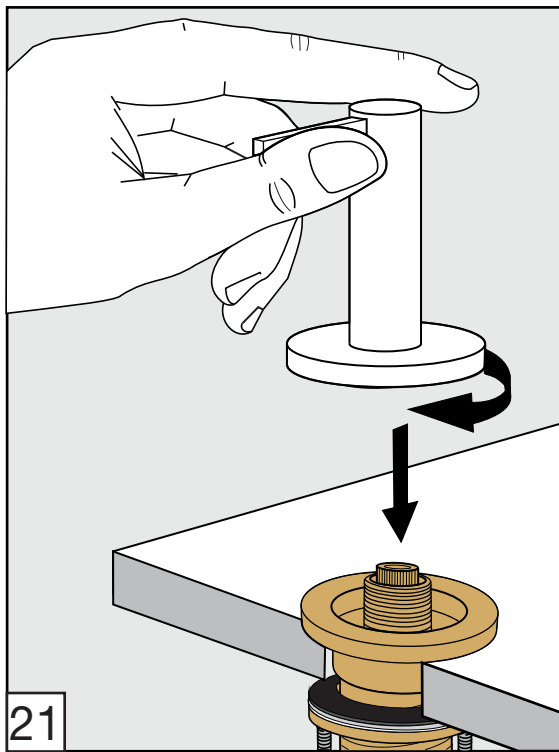

Required installation tools.

Provided.

Allen wrench

Not provided.

Phillips
Screwdriver

Adjustable
wrench

Sealant
tape

Lollipop Roman tub faucet - Line J2 & J2L

FV210/J2
FV210/J2L
Roman tub faucet

Handle installation:

Installation

Lollipop Roman tub faucet - Line J2 & J2L

FV133/J2.0 & FV133/J2L.0
(Optional / not included)
Hand shower, diverter valve
& complete handle