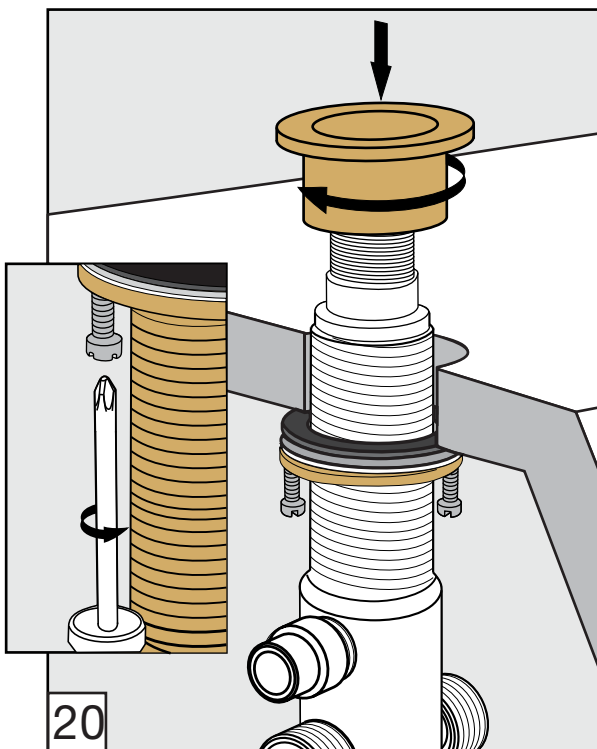

Required installation tools.

Provided.

Allen wrench

Not provided.

Phillips
Screwdriver

Adjustable
wrench

Sealant
tape

Lollipop Roman tub faucet - Line J2 & J2L

FV210/J2
FV210/J2L
Roman tub faucet

Handle installation:

Installation

Lollipop Roman tub faucet - Line J2 & J2L

FV133/J2.0 & FV133/J2L.0
(Optional / not included)
Hand shower, diverter valve
& complete handle

Lollipop Roman tub faucet - Line J2 & J2L

Finished installation

FRANZ VIEGENER

A FV S.A. company.

4000 Porett Drive • Gurnee Illinois 60031

Phone 847-244-1234 / Fax 847-244-1259

FRANZ VIEGENER reserve the right to make revisions without notice in the design of faucets and bathroom accessories or in packaging.
FOLLFV210/J2 _ Edition No 1 _ Dicembre 2011.
