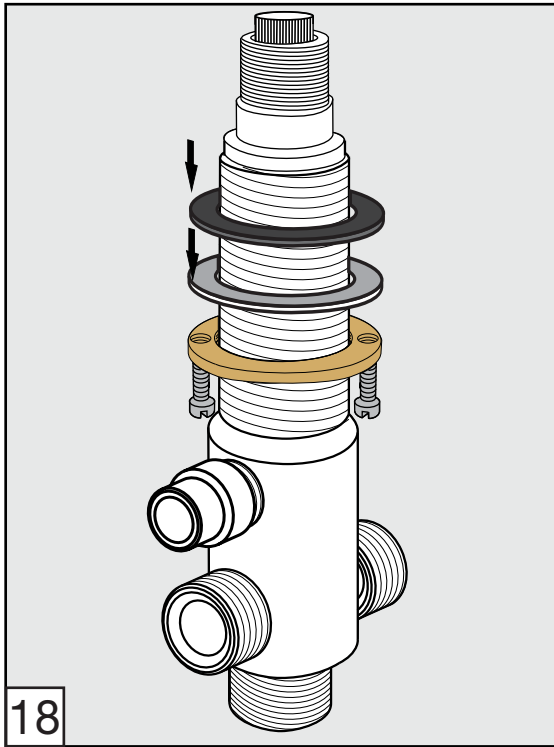

Required installation tools.

Provided.

Allen wrench

Not provided.

Phillips
Screwdriver

Adjustable
wrench

Sealant
tape

Lollipop Roman tub faucet - Line J2 & J2L

FV210/J2
FV210/J2L
Roman tub faucet

Handle installation:

Installation

Lollipop Roman tub faucet - Line J2 & J2L

FV133/J2.0 & FV133/J2L.0
(Optional / not included)
Hand shower, diverter valve
& complete handle

Lollipop Roman tub faucet - Line J2 & J2L

Finished installation

FRANZ VIEGENER

A FV S.A. company.

4000 Porett Drive • Gurnee Illinois 60031

Phone 847-244-1234 / Fax 847-244-1259

FRANZ VIEGENER reserve the right to make revisions without notice in the design of faucets and bathroom accessories or in packaging.
FOLLFV210/J2 _ Edition No 1 _ Dicembre 2011.
