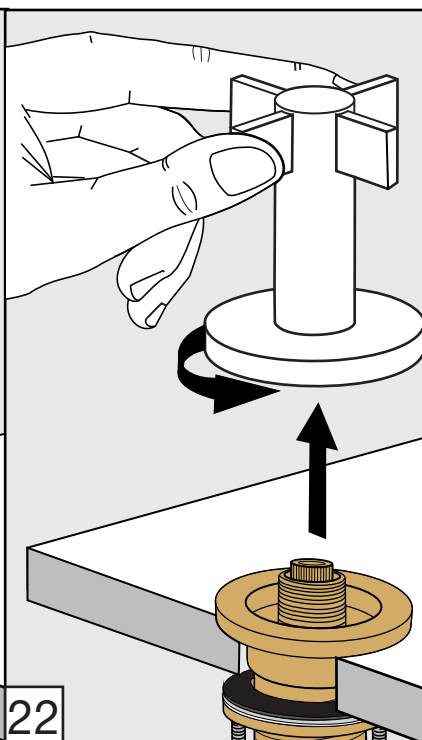

Required installation tools.

Provided.

Allen wrench

Not provided.

Phillips
Screwdriver

Adjustable
wrench

Sealant
tape

Lollipop Roman tub faucet - Line J2 & J2L

FV210/J2
FV210/J2L
Roman tub faucet

Handle installation:

Installation

Lollipop Roman tub faucet - Line J2 & J2L

FV133/J2.0 & FV133/J2L.0
(Optional / not included)
Hand shower, diverter valve
& complete handle