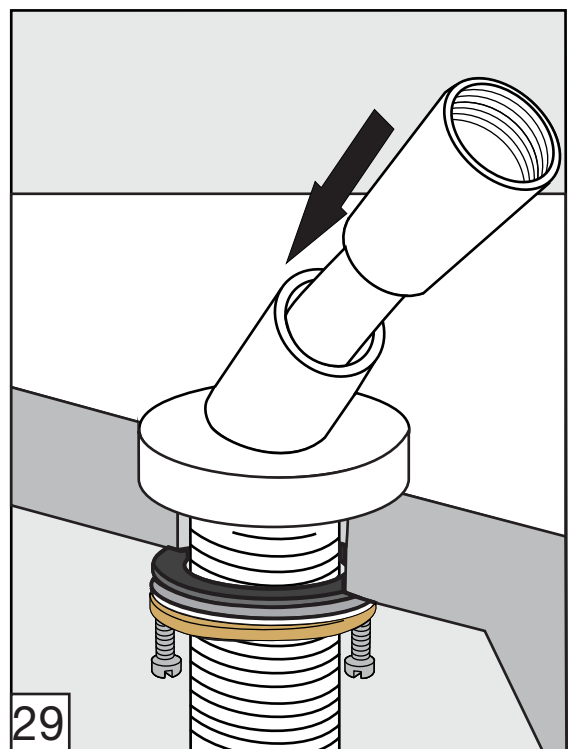

FV210/J2
FV210/J2L
Roman tub faucet

Handle installation:

Installation

Lollipop Roman tub faucet - Line J2 & J2L

FV133/J2.0 & FV133/J2L.0
(Optional / not included)
Hand shower, diverter valve
& complete handle