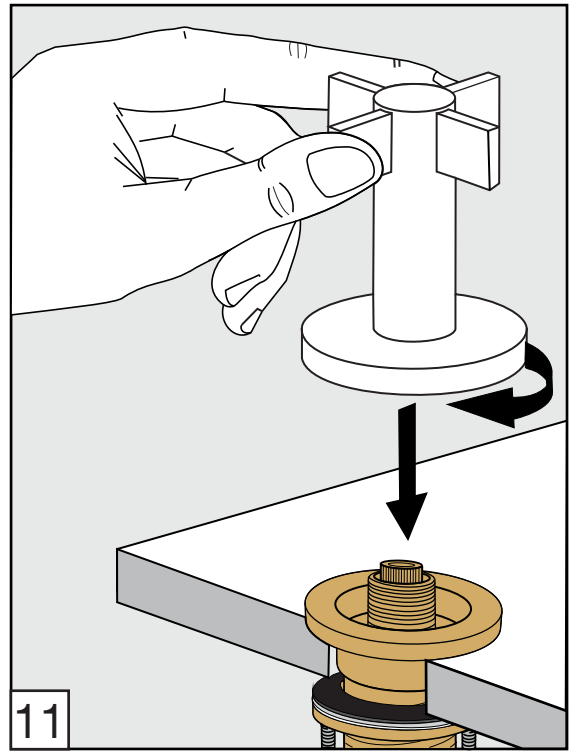

Required installation tools.

Provided.

Allen wrench

Not provided.

Phillips
Screwdriver

Adjustable
wrench

Sealant
tape

Lollipop Roman tub faucet - Line J2 & J2L

FV210/J2
FV210/J2L
Roman tub faucet

Handle installation:

Installation

Lollipop Roman tub faucet - Line J2 & J2L

FV133/J2.0 & FV133/J2L.0
(Optional / not included)
Hand shower, diverter valve
& complete handle