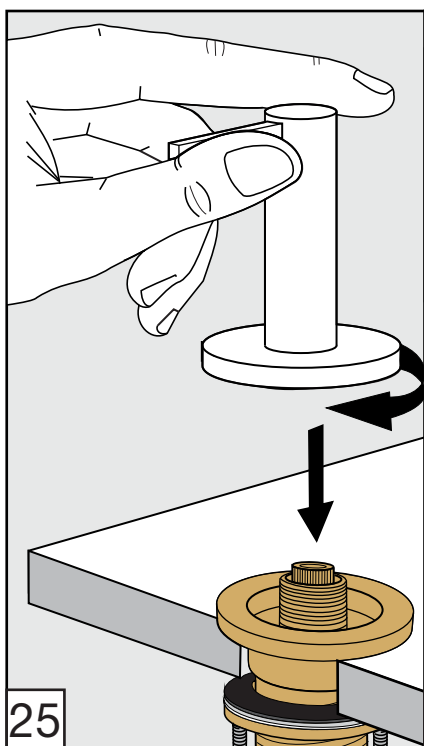

Required installation tools.

Provided.

Allen wrench

Not provided.

Phillips
Screwdriver

Adjustable
wrench

Sealant
tape

Lollipop Roman tub faucet - Line J2 & J2L

FV210/J2
FV210/J2L
Roman tub faucet

Handle installation:

Installation

Lollipop Roman tub faucet - Line J2 & J2L

FV133/J2.0 & FV133/J2L.0
(Optional / not included)
Hand shower, diverter valve
& complete handle