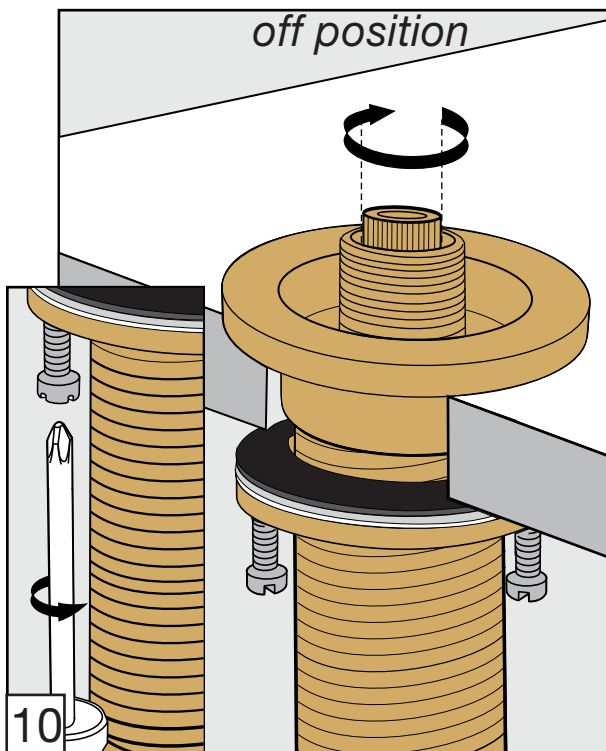

Required installation tools.

Provided.

Allen wrench

Not provided.

Phillips
Screwdriver

Adjustable
wrench

Sealant
tape

Lollipop Roman tub faucet - Line J2 & J2L

FV210/J2
FV210/J2L
Roman tub faucet

Handle installation:

Installation

Lollipop Roman tub faucet - Line J2 & J2L

FV133/J2.0 & FV133/J2L.0
(Optional / not included)
Hand shower, diverter valve
& complete handle