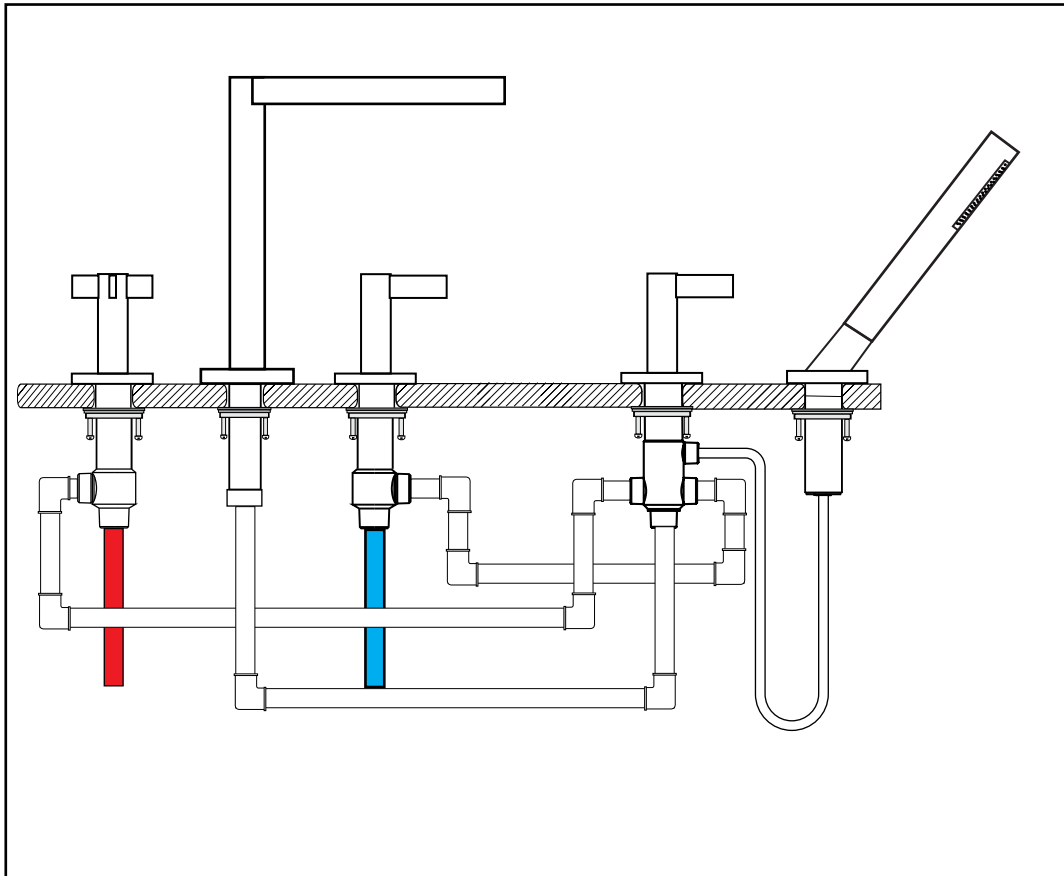

Required installation tools.

Provided.

Allen wrench

Not provided.

Phillips
Screwdriver

Adjustable
wrench

Sealant
tape

Lollipop Roman tub faucet - Line J2 & J2L

FV210/J2
FV210/J2L
Roman tub faucet

Handle installation:

Installation

Lollipop Roman tub faucet - Line J2 & J2L

FV133/J2.0 & FV133/J2L.0
(Optional / not included)
Hand shower, diverter valve
& complete handle

Lollipop Roman tub faucet - Line J2 & J2L

Finished installation

FRANZ VIEGENER

A FV S.A. company.

4000 Porett Drive • Gurnee Illinois 60031

Phone 847-244-1234 / Fax 847-244-1259

FRANZ VIEGENER reserve the right to make revisions without notice in the design of faucets and bathroom accessories or in packaging.
FOLLFV210/J2 _ Edition No 1 _ Dicembre 2011.
