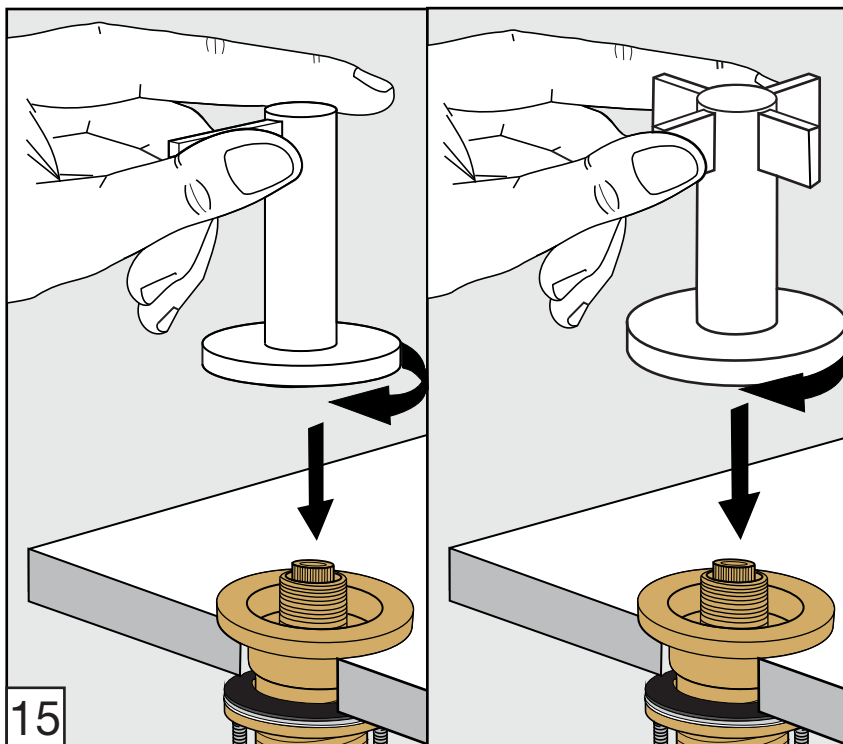

Required installation tools.

Provided.

Allen wrench

Not provided.

Phillips
Screwdriver

Adjustable
wrench

Sealant
tape

Lollipop Roman tub faucet - Line J2 & J2L

FV210/J2
FV210/J2L
Roman tub faucet

Handle installation:

Installation

Lollipop Roman tub faucet - Line J2 & J2L

FV133/J2.0 & FV133/J2L.0
(Optional / not included)
Hand shower, diverter valve
& complete handle

Lollipop Roman tub faucet - Line J2 & J2L

Finished installation

FRANZ VIEGENER

A FV S.A. company.

4000 Porett Drive • Gurnee Illinois 60031

Phone 847-244-1234 / Fax 847-244-1259

FRANZ VIEGENER reserve the right to make revisions without notice in the design of faucets and bathroom accessories or in packaging.
FOLLFV210/J2 _ Edition No 1 _ Dicembre 2011.
