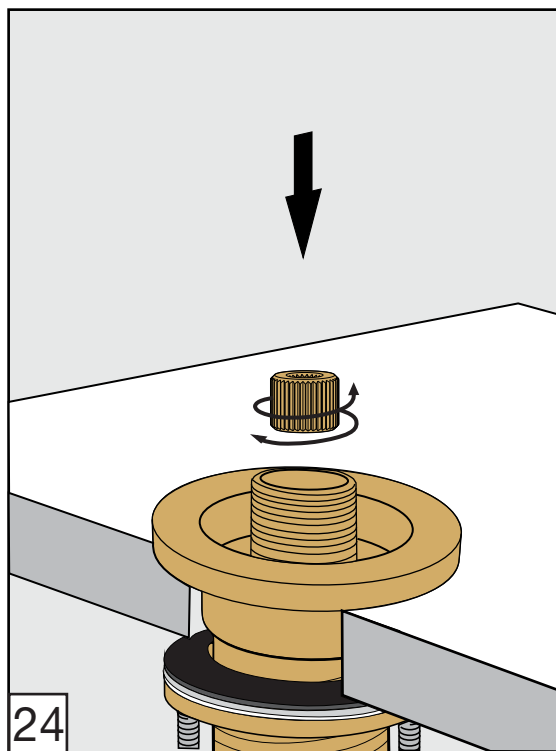

FV210/J2
FV210/J2L
Roman tub faucet

Handle installation:

Installation

Lollipop Roman tub faucet - Line J2 & J2L

FV133/J2.0 & FV133/J2L.0
(Optional / not included)
Hand shower, diverter valve
& complete handle