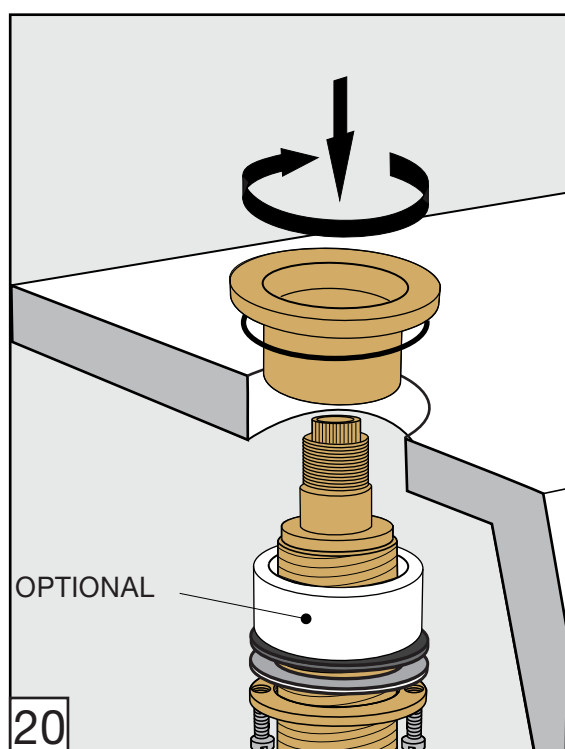

Required installation tools.

Provided.

Allen wrench

Not provided.

Phillips
Screwdriver

Adjustable
wrench

Sealant
tape

Lollipop Roman tub faucet - Line J2 & J2L

FV210/J2
FV210/J2L
Roman tub faucet

Handle installation:

Installation

Lollipop Roman tub faucet - Line J2 & J2L

FV133/J2.0 & FV133/J2L.0
(Optional / not included)
Hand shower, diverter valve
& complete handle

Lollipop Roman tub faucet - Line J2 & J2L

Finished installation

FRANZ VIEGENER

A FV S.A. company.

4000 Porett Drive • Gurnee Illinois 60031

Phone 847-244-1234 / Fax 847-244-1259

FRANZ VIEGENER reserve the right to make revisions without notice in the design of faucets and bathroom accessories or in packaging.
FOLLFV210/J2 _ Edition No 1 _ Dicembre 2011.
