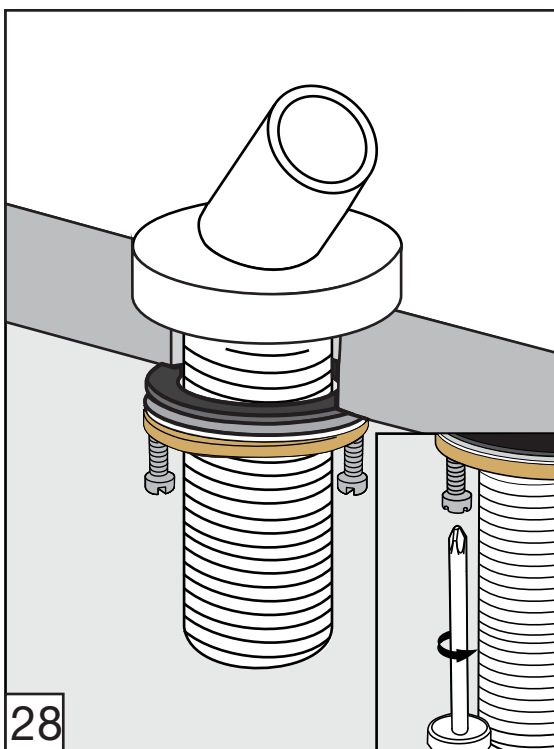

Required installation tools.

Provided.

Allen wrench

Not provided.

Phillips
Screwdriver

Adjustable
wrench

Sealant
tape

Lollipop Roman tub faucet - Line J2 & J2L

FV210/J2
FV210/J2L
Roman tub faucet

Handle installation:

Installation

Lollipop Roman tub faucet - Line J2 & J2L

FV133/J2.0 & FV133/J2L.0
(Optional / not included)
Hand shower, diverter valve
& complete handle