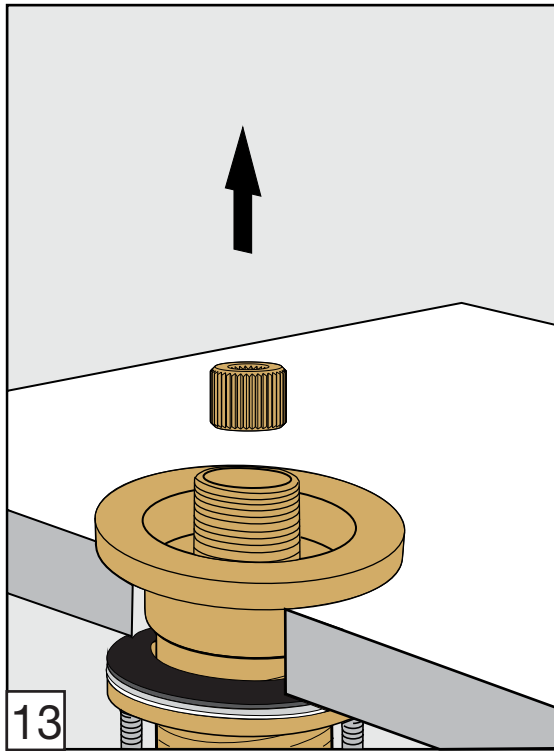

FV210/J2
FV210/J2L
Roman tub faucet

Handle installation:

Installation

Lollipop Roman tub faucet - Line J2 & J2L

FV133/J2.0 & FV133/J2L.0
(Optional / not included)
Hand shower, diverter valve
& complete handle