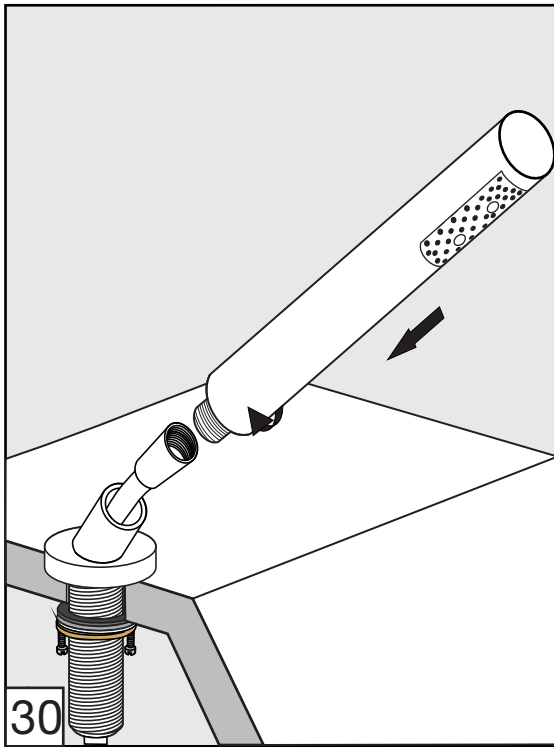

Required installation tools.

Provided.

Allen wrench

Not provided.

Phillips
Screwdriver

Adjustable
wrench

Sealant
tape

Lollipop Roman tub faucet - Line J2 & J2L

FV210/J2
FV210/J2L
Roman tub faucet

Handle installation:

Installation

Lollipop Roman tub faucet - Line J2 & J2L

FV133/J2.0 & FV133/J2L.0
(Optional / not included)
Hand shower, diverter valve
& complete handle