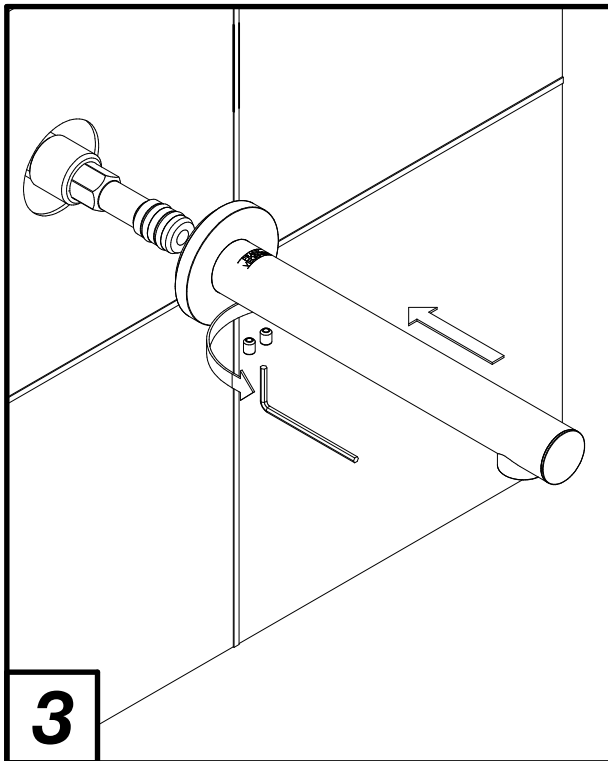

Spout installation