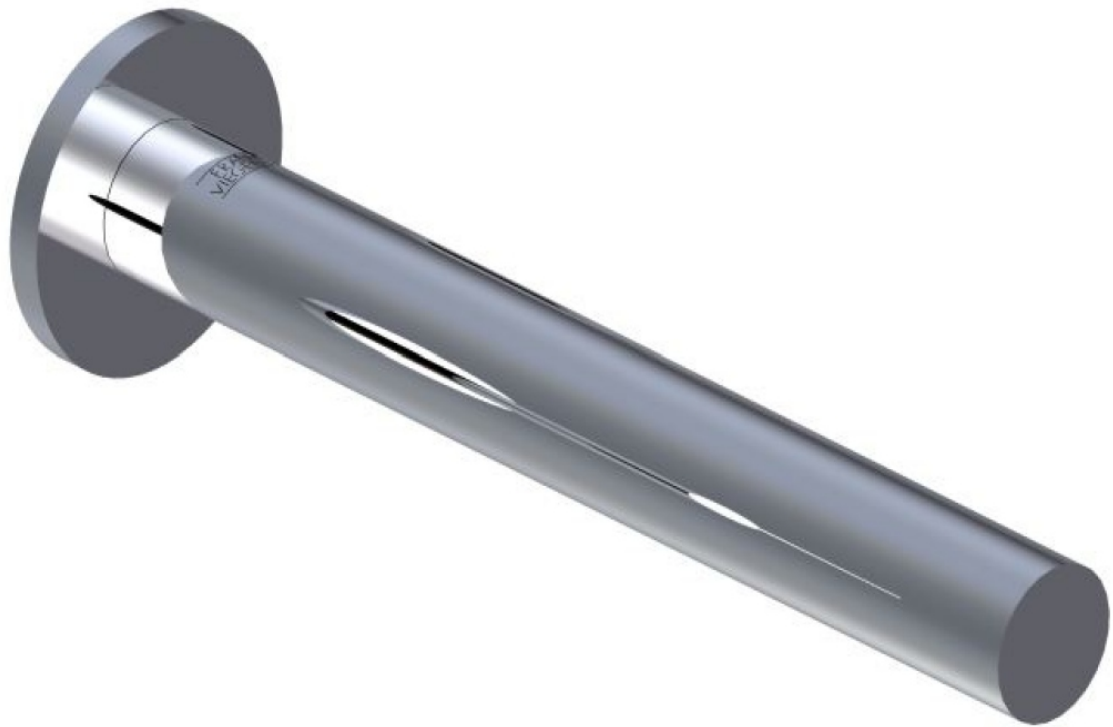

FRANZ VIEGENER

Lollipop

installation

FV103/J2.17.0

CONGRATULATIONS !

This product has been subjected to stringent test for its quality, performance and finish.

We guarantee years of trouble free operation.

We thank you choice and above all for the trust you are placing in us. This trust is what motivates us to improve every day.