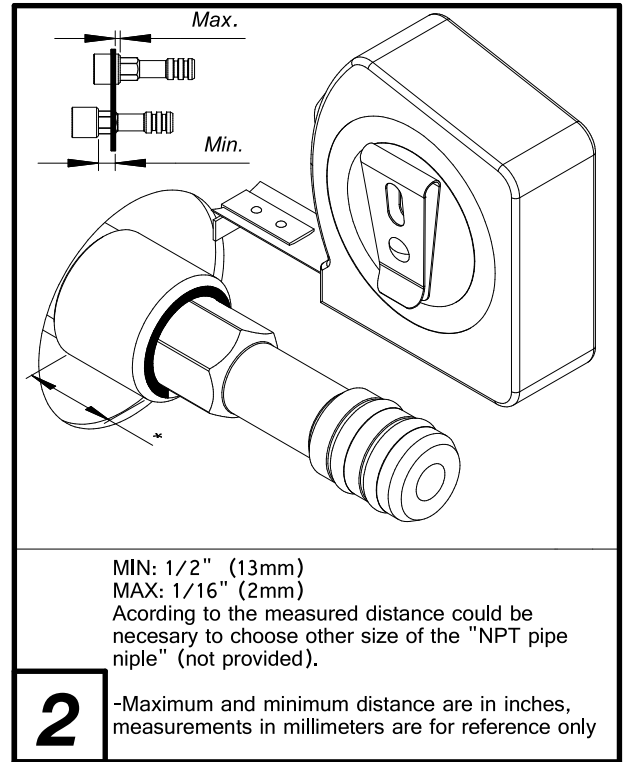

Spout installation