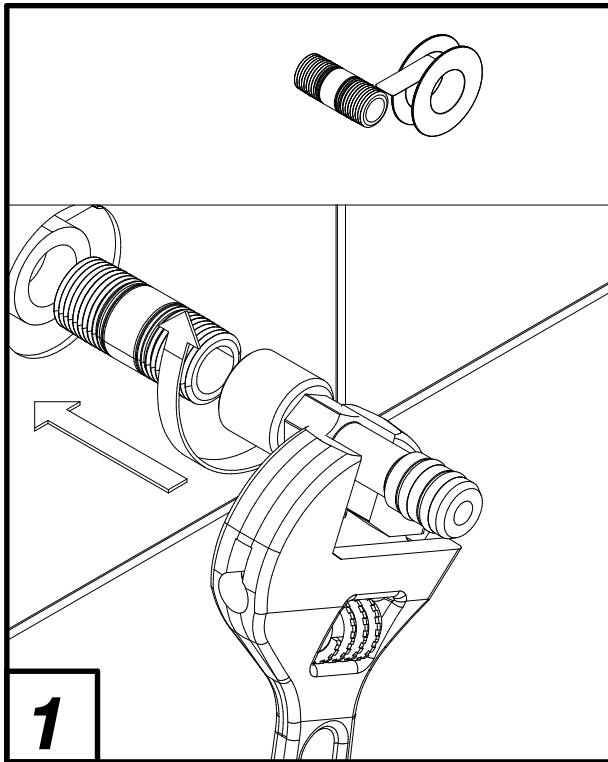

Spout installation