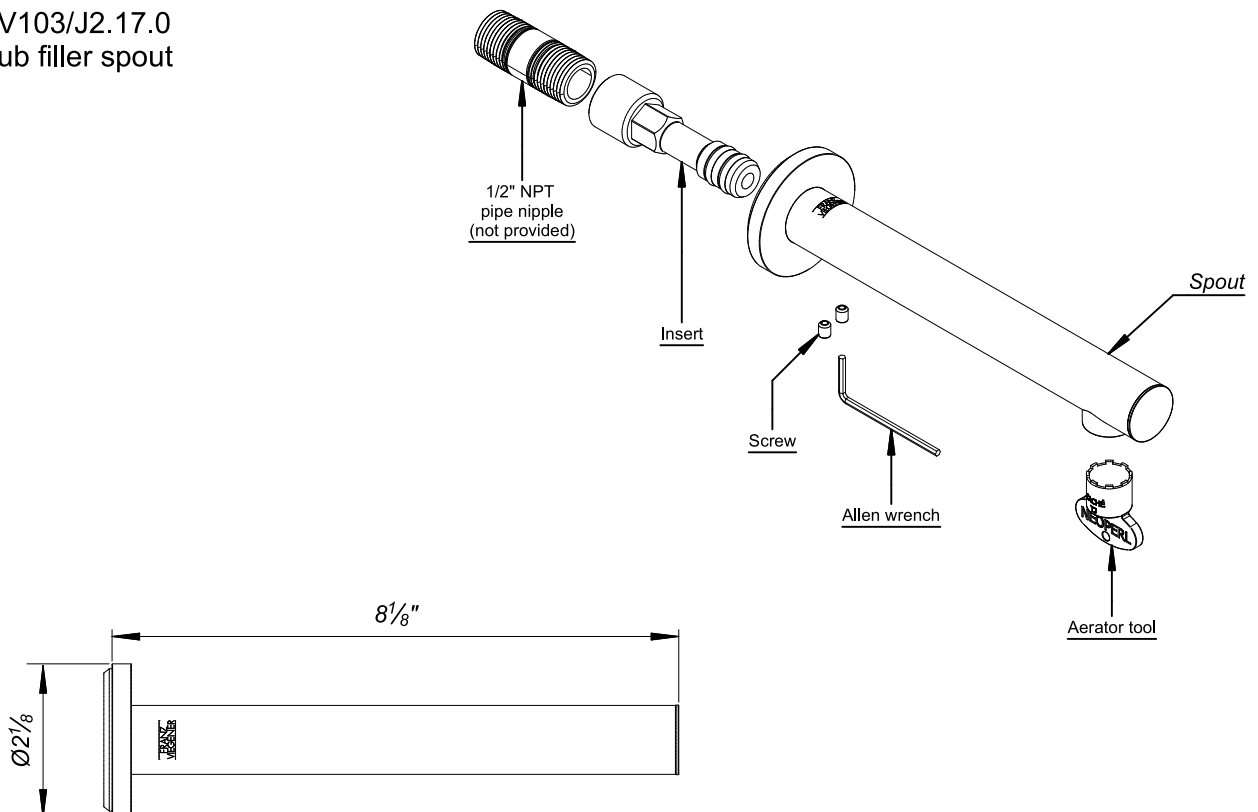

Before connecting the faucet to the water supply, flush the tubing thoroughly to eliminate any residue.

Required installation tools.

Provided	Not provided		
 <p>Allen wrench</p> <p>Aerator tool</p>	 <p>Ruler</p>	 <p>Adjustable wrench</p>	 <p>Teflon tape</p>

FV103/J2.17.0
Tub filler spout

Spout installation

Nozzle usage instructions and cleaning

FRANZ VIEGENER
a FV S.A. Company
4000 Porett Drive . Gurnee Illinois 60031
Phone 847-244-1234/Fax 847-244-1259

FRANZ VIEGENER reserve the right to make revisions without notice in the design of faucets and bathroom accessories or in packaging.
FOLFV103/J2.17 / Edition N° 1 _ Aug, 2013.