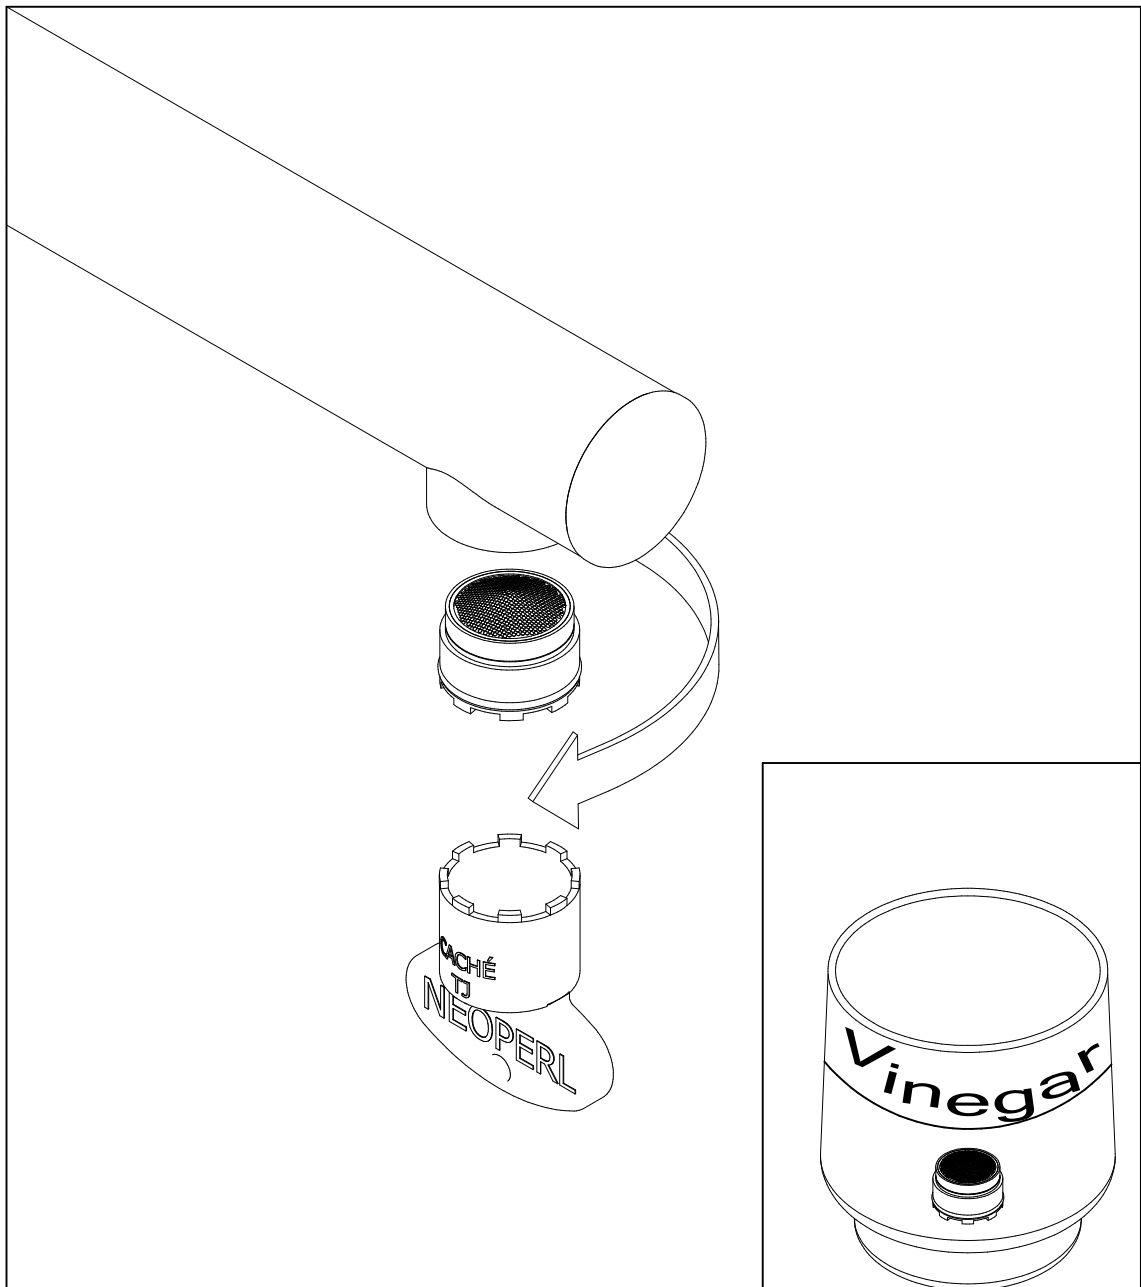

Before connecting the faucet to the water supply, flush the tubing thoroughly to eliminate any residue.

Required installation tools.

Provided	Not provided		
 <p>Allen wrench</p> <p>Aerator tool</p>	 <p>Ruler</p>	 <p>Adjustable wrench</p>	 <p>Teflon tape</p>

FV103/J2.17.0
Tub filler spout

Spout installation

Nozzle usage instructions and cleaning

FRANZ VIEGENER
a FV S.A. Company
4000 Porett Drive . Gurnee Illinois 60031
Phone 847-244-1234/Fax 847-244-1259

FRANZ VIEGENER reserve the right to make revisions without notice in the design of faucets and bathroom accessories or in packaging.
FOLFV103/J2.17 / Edition N° 1 _ Aug, 2013.