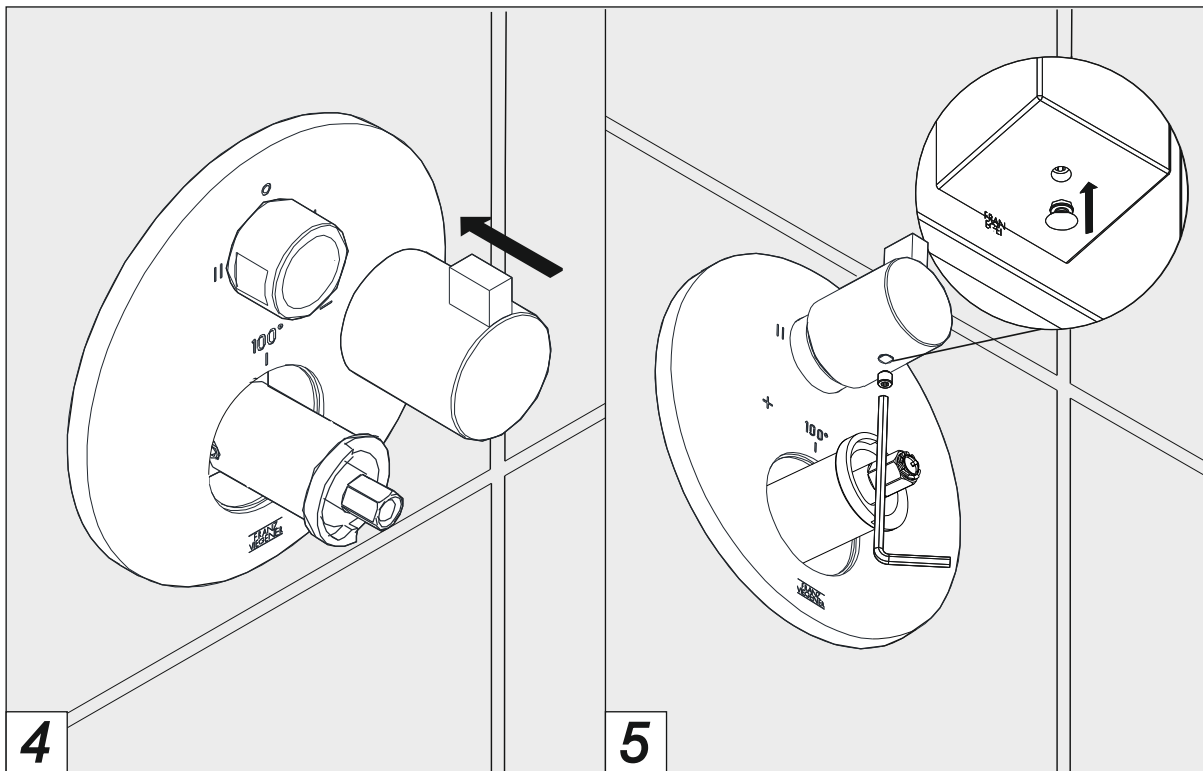

# Components

Line J2

FV227/60.0

Trim for 1/2" thermostatic valve.

## Measures

**Remove the installation protection.**

Thermostatic trim installation

Temperature limit button

Accessories Handle

**Finished installation**

---