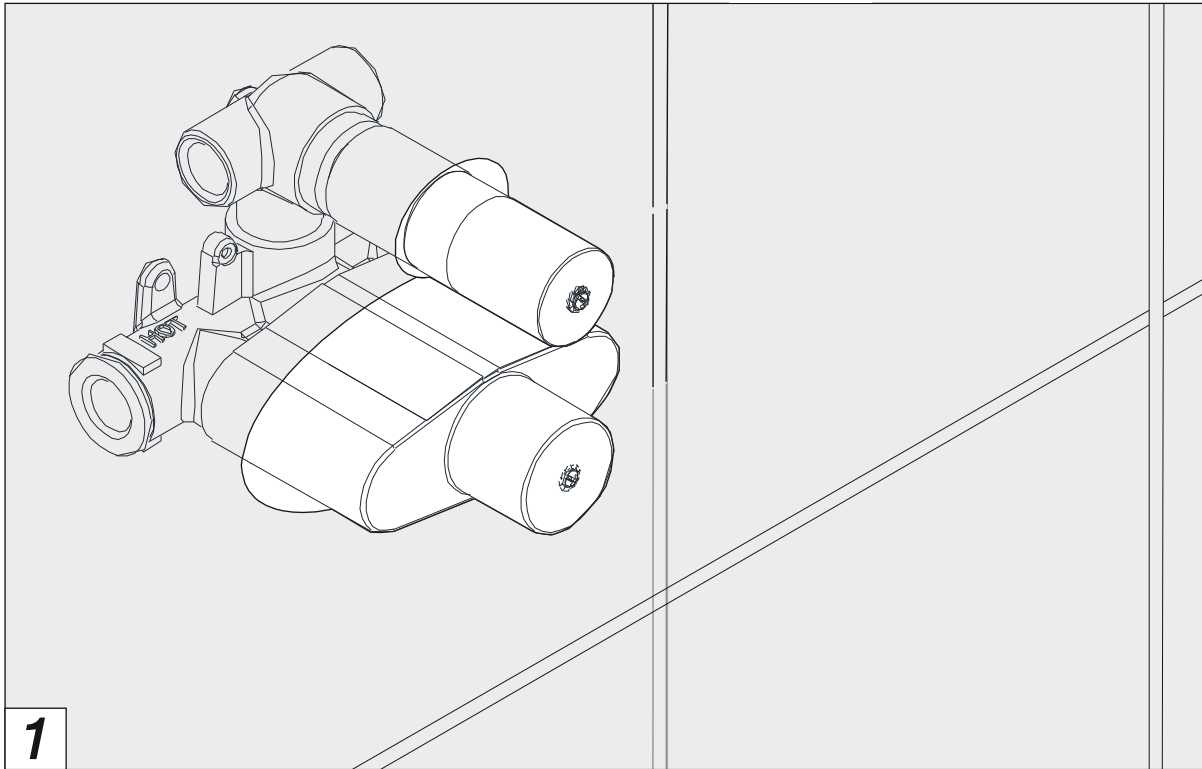

# Components

Line J2

FV227/60.0

Trim for 1/2" thermostatic valve.

## Measures

**Remove the installation protection.**

Thermostatic trim installation

Temperature limit button

Accessories Handle

**Finished installation**

---