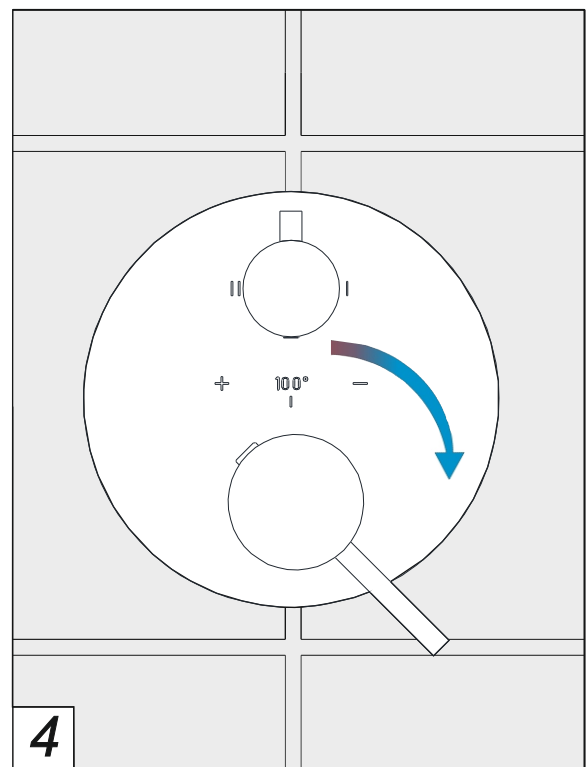

# Components

Line J2

FV227/60.0

Trim for 1/2" thermostatic valve.

## Measures

**Remove the installation protection.**

Thermostatic trim installation

Temperature limit button

Accessories Handle

**Finished installation**

---