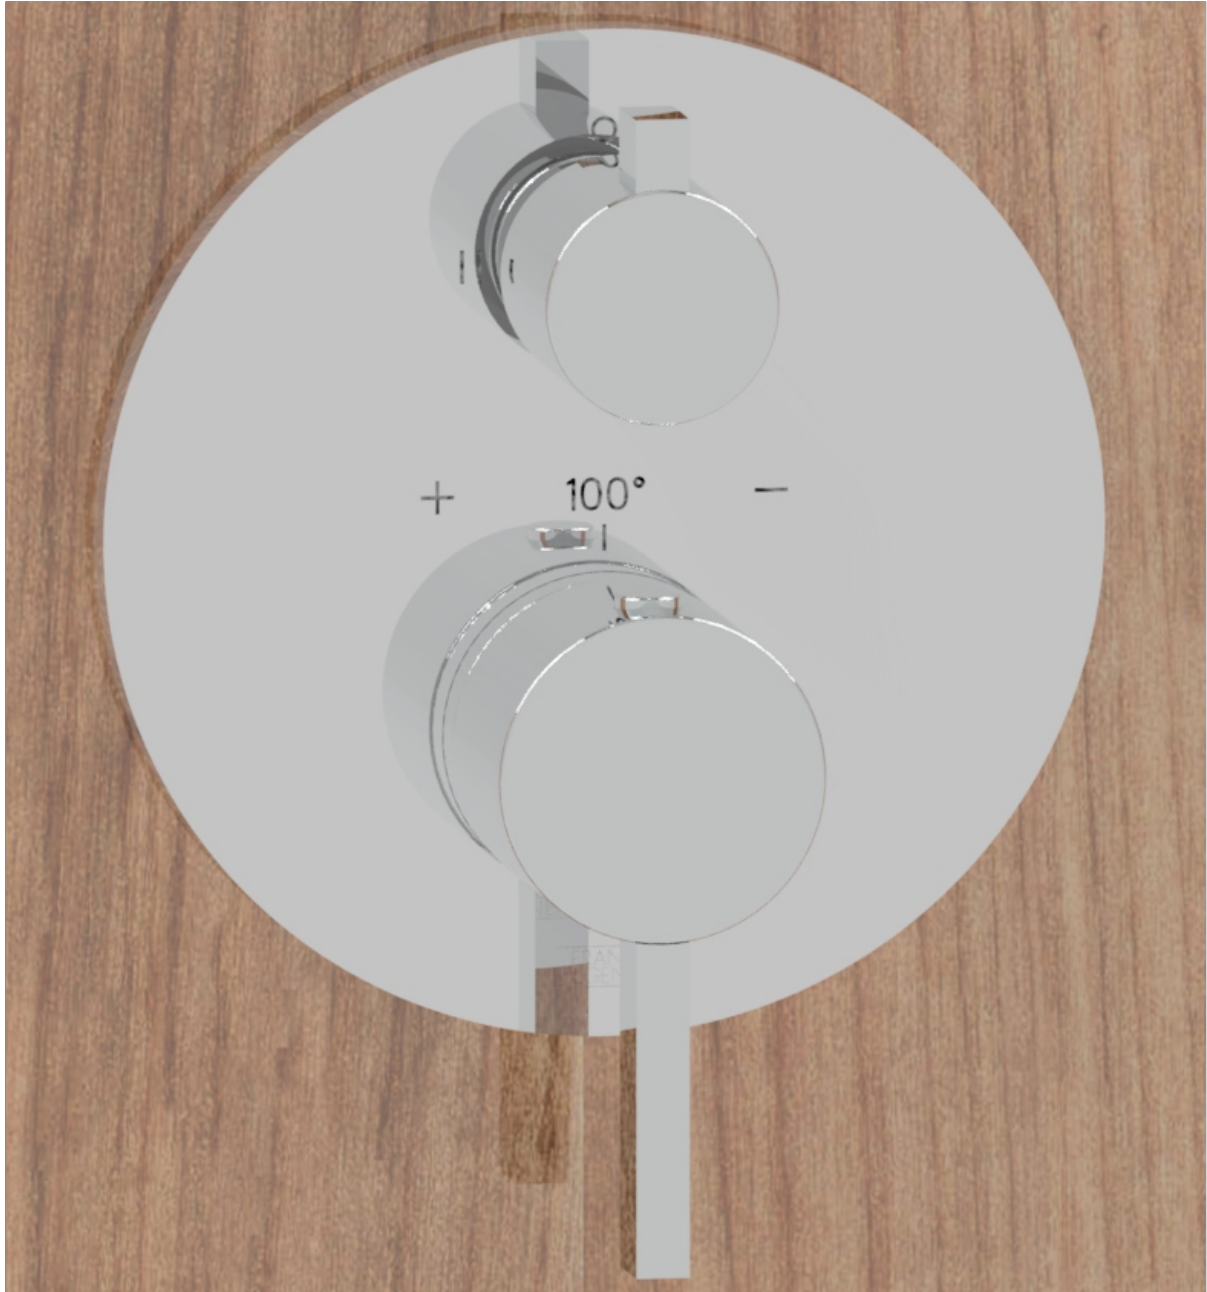

# Components

Line J2

FV227/60.0

Trim for 1/2" thermostatic valve.

## Measures

**Remove the installation protection.**

Thermostatic trim installation

Temperature limit button

Accessories Handle

**Finished installation**

---