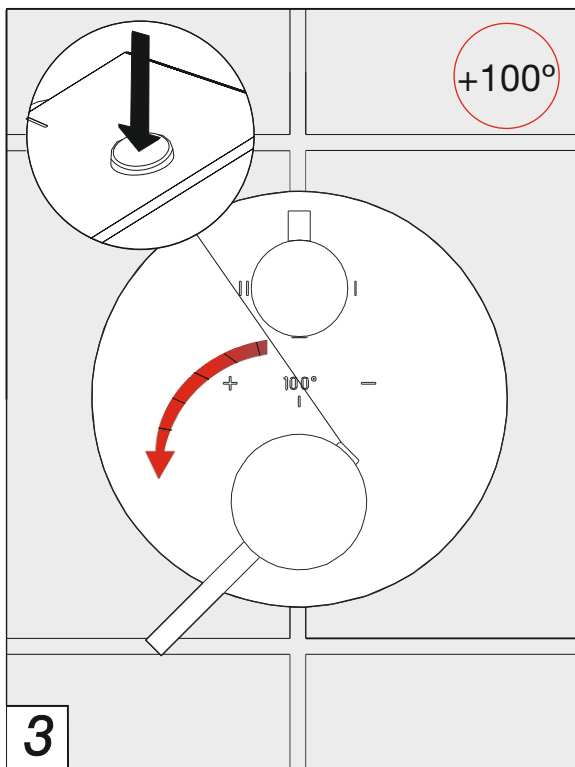

# Components

Line J2

FV227/60.0

Trim for 1/2" thermostatic valve.

## Measures

**Remove the installation protection.**

Thermostatic trim installation

Temperature limit button

Accessories Handle

**Finished installation**

---