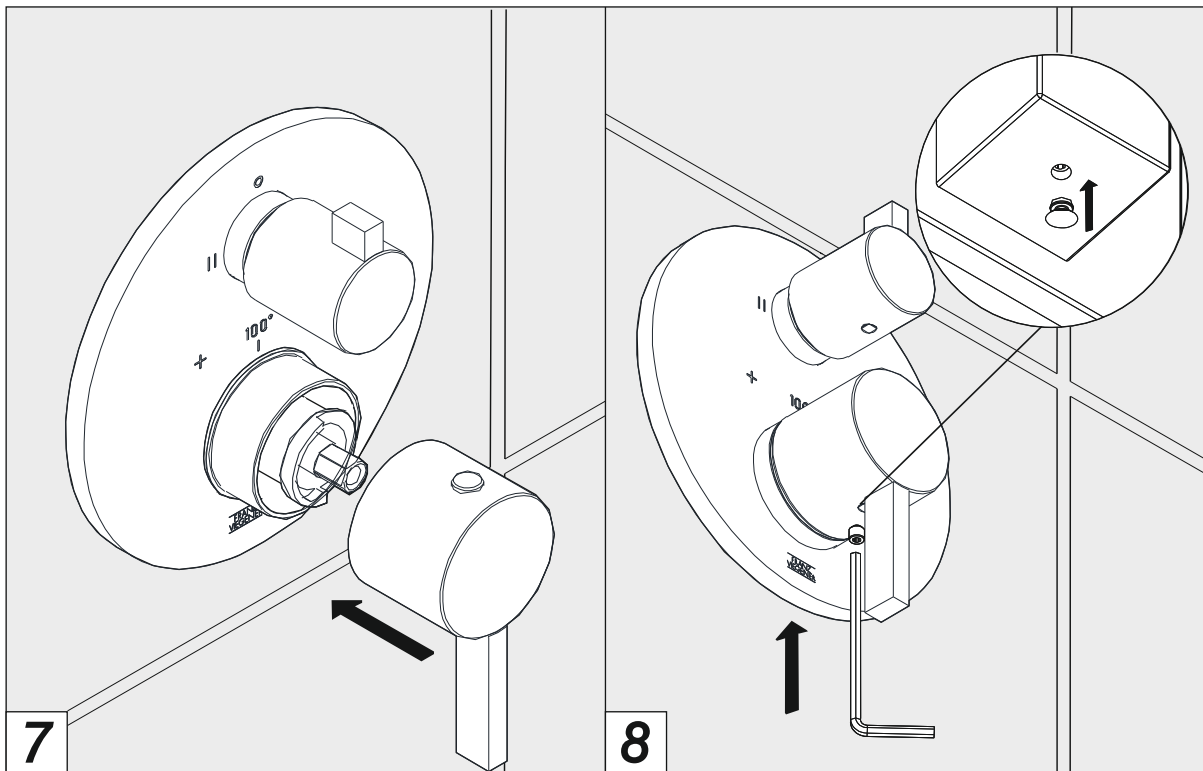

# Components

Line J2

FV227/60.0

Trim for 1/2" thermostatic valve.

## Measures

**Remove the installation protection.**

Thermostatic trim installation

Temperature limit button

Accessories Handle

**Finished installation**

---