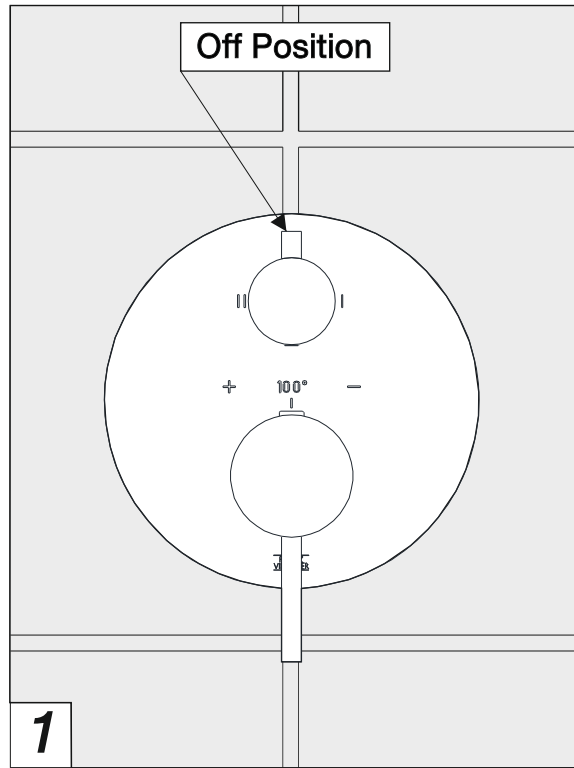

# Components

Line J2

FV227/60.0

Trim for 1/2" thermostatic valve.

## Measures

**Remove the installation protection.**

Thermostatic trim installation

Temperature limit button

Accessories Handle

**Finished installation**

---