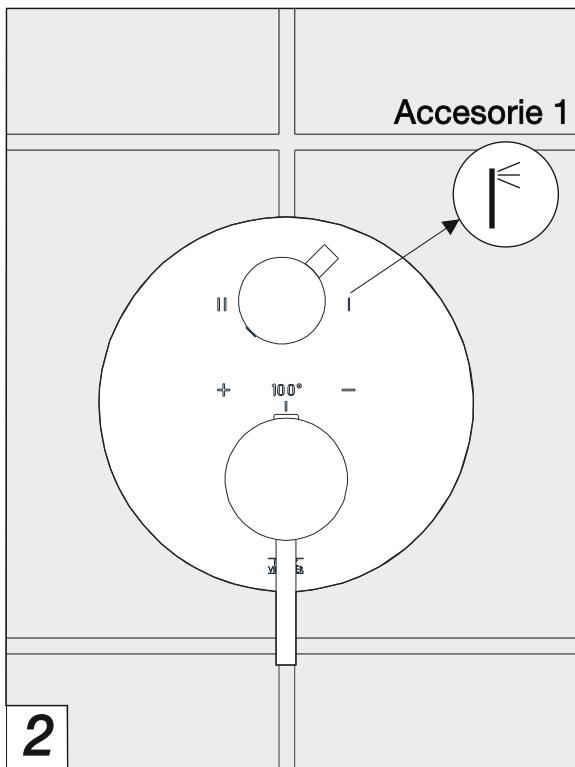

# Components

Line J2

FV227/60.0

Trim for 1/2" thermostatic valve.

## Measures

**Remove the installation protection.**

Thermostatic trim installation

Temperature limit button

Accessories Handle

**Finished installation**

---