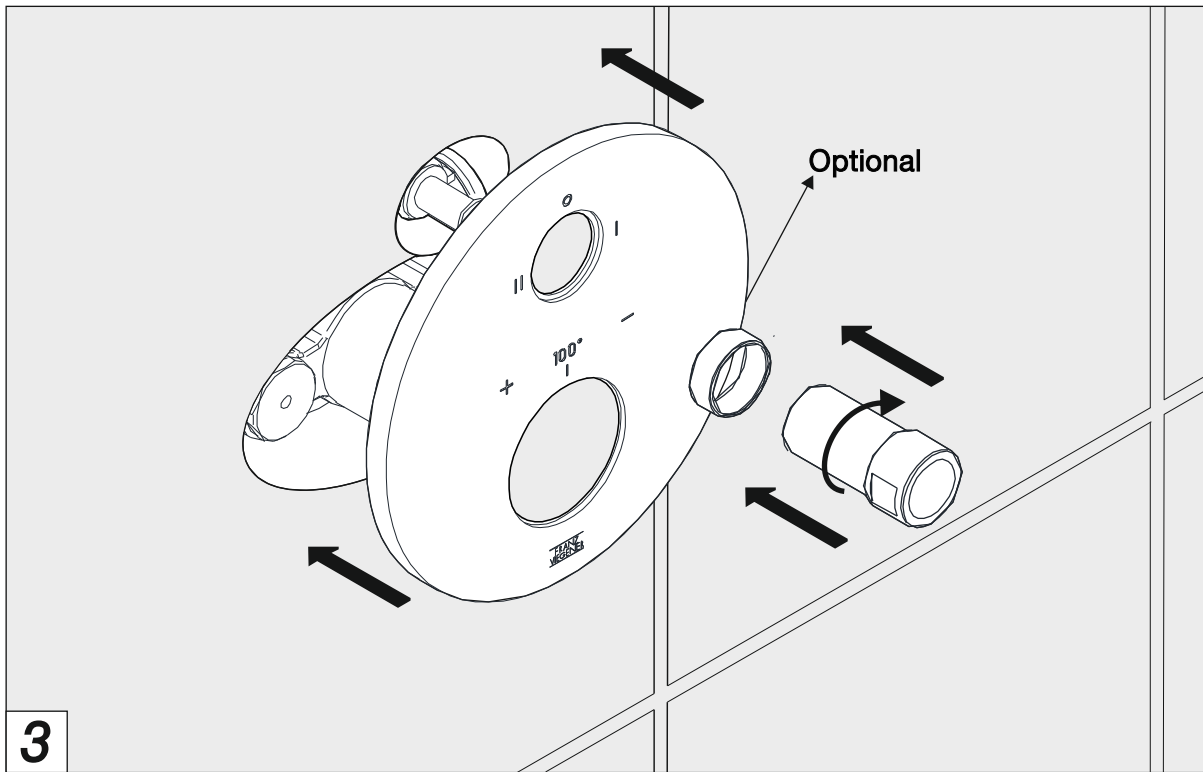

# Components

Line J2

FV227/60.0

Trim for 1/2" thermostatic valve.

## Measures

**Remove the installation protection.**

Thermostatic trim installation

Temperature limit button

Accessories Handle

**Finished installation**

---