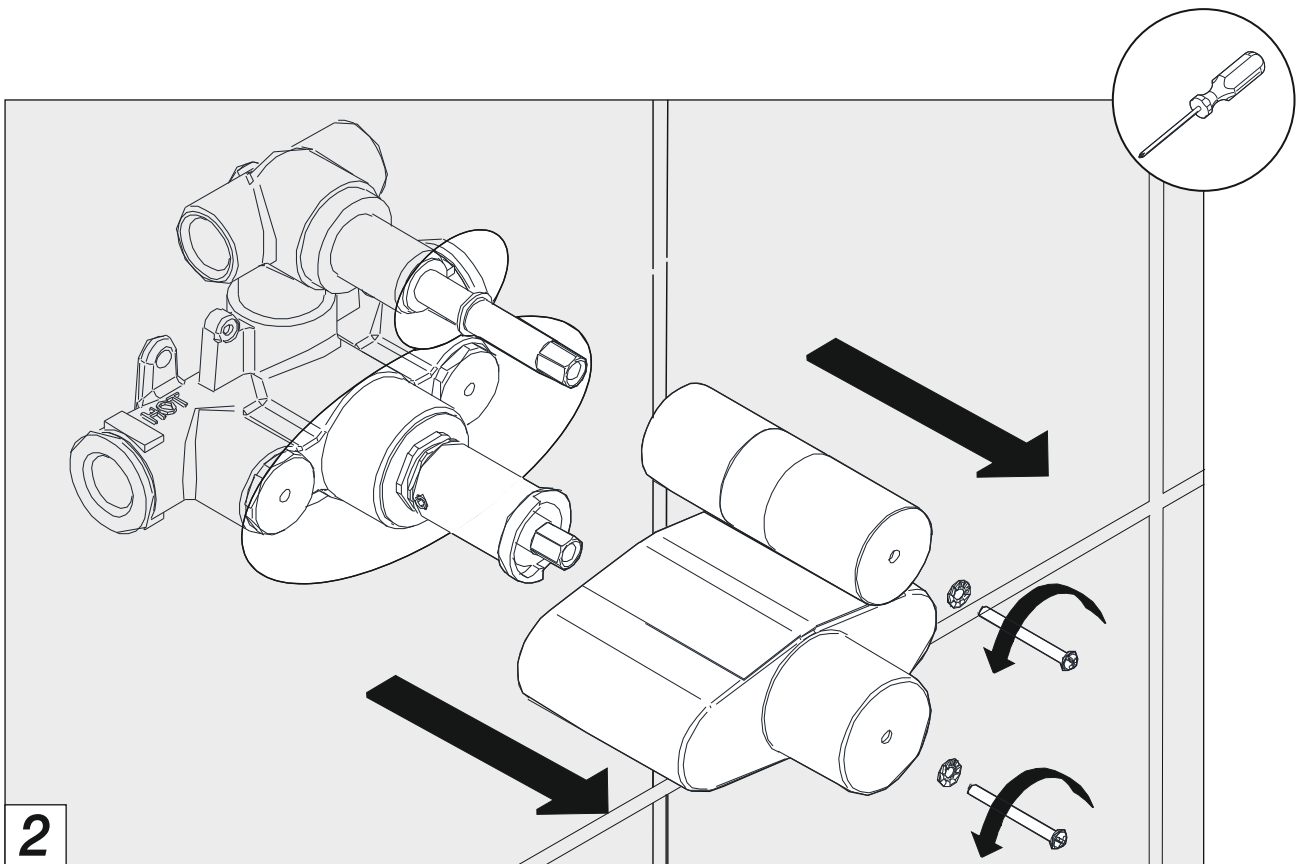

# Components

Line J2

FV227/60.0

Trim for 1/2" thermostatic valve.

## Measures

**Remove the installation protection.**

Thermostatic trim installation

Temperature limit button

Accessories Handle

**Finished installation**

---