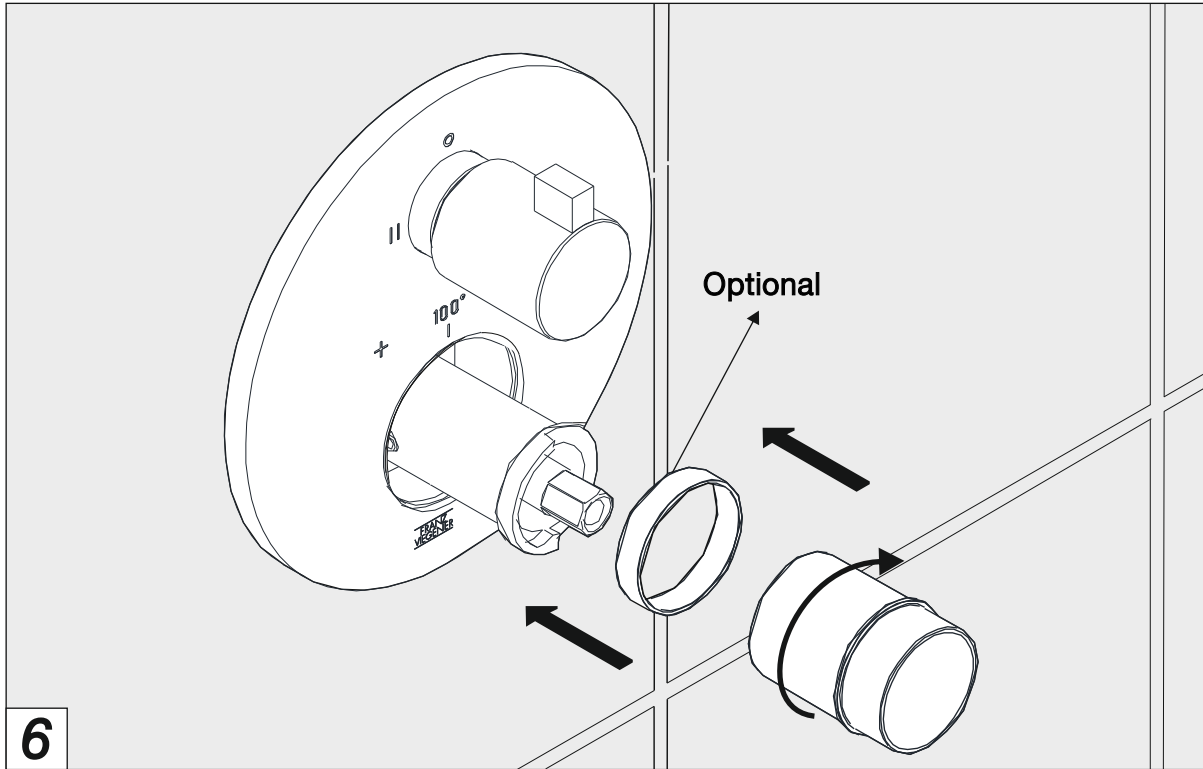

# Components

Line J2

FV227/60.0

Trim for 1/2" thermostatic valve.

## Measures

**Remove the installation protection.**

Thermostatic trim installation

Temperature limit button

Accessories Handle

**Finished installation**

---