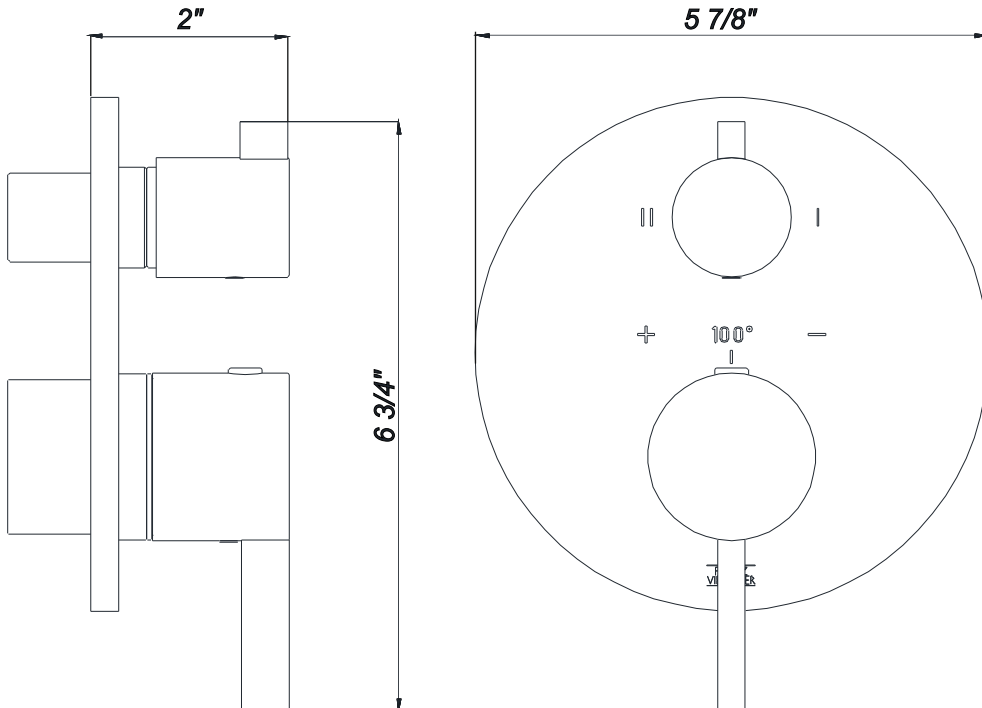

# Components

Line J2

FV227/60.0

Trim for 1/2" thermostatic valve.

## Measures

**Remove the installation protection.**

Thermostatic trim installation

Temperature limit button

Accessories Handle

**Finished installation**

---