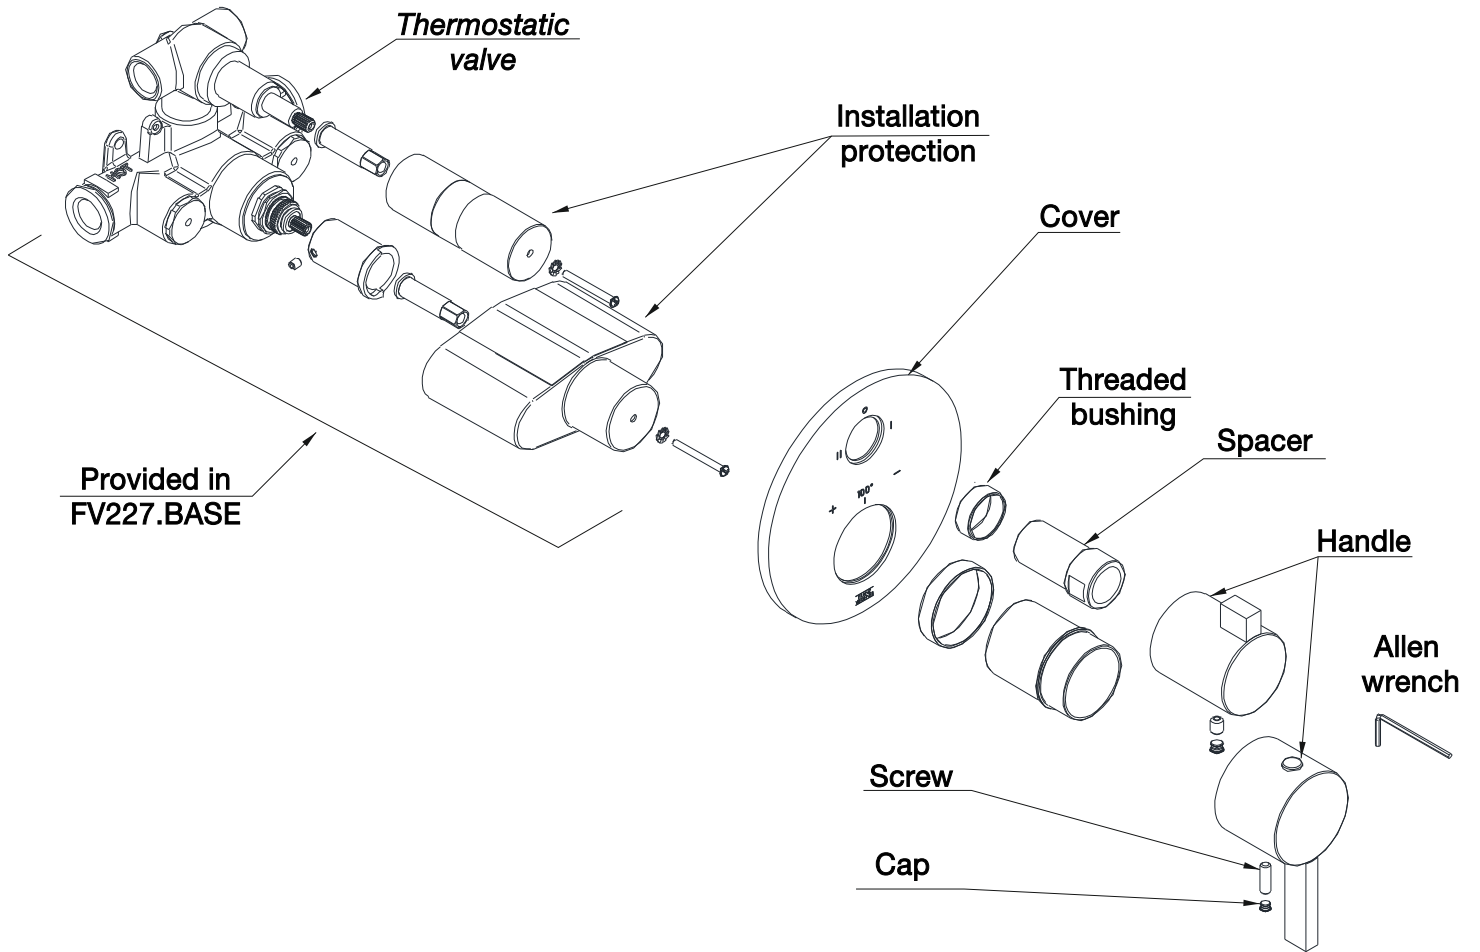

*Before connecting the faucet to the water supply, flush the tubing thoroughly to eliminate any residue.*

**Required installation tools.**

**Provided.**

**Allen  
wrench**

**Not provided.**

**Phillips  
Screwdriver**

# Components

Line J2

FV227/60.0

Trim for 1/2" thermostatic valve.