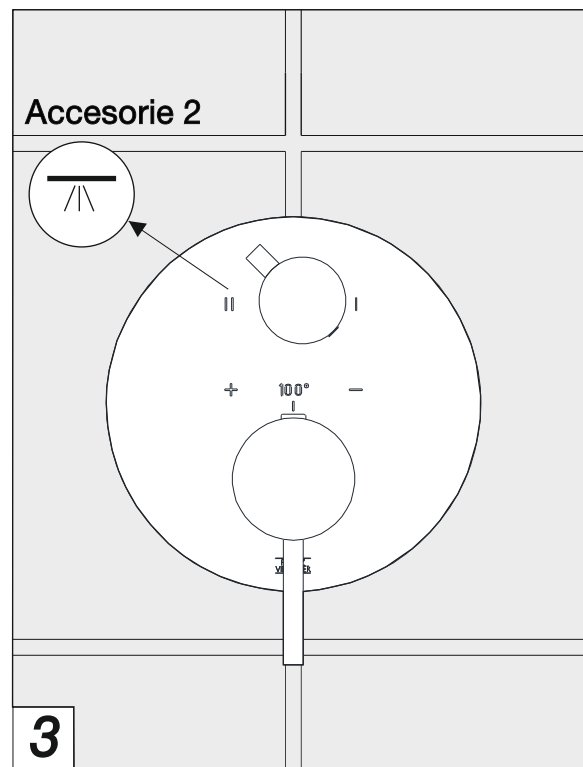

# Components

Line J2

FV227/60.0

Trim for 1/2" thermostatic valve.

## Measures

**Remove the installation protection.**

Thermostatic trim installation

Temperature limit button

Accessories Handle

**Finished installation**

---