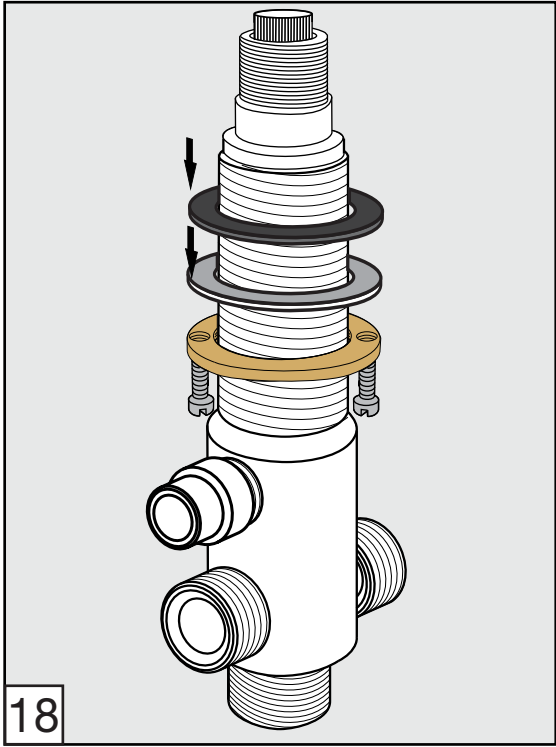

---

Lollipop Hand shower, diverter valve & handle - Line J2-J2L-J2K-J2R-J2D-J2V

---

**FV133/J2-J2L-J2K-J2D-J2R-J2V**

*Hand shower, diverter valve  
& complete handle*

Ducha manual con válvula derivadora  
y volante completo

## Handle models

Modelos de volantes

**FV133/J2**

**FV133/J2L**

**FV133/J2K**

**FV133/J2D**

**FV133/J2V**

**FV133/J2R**