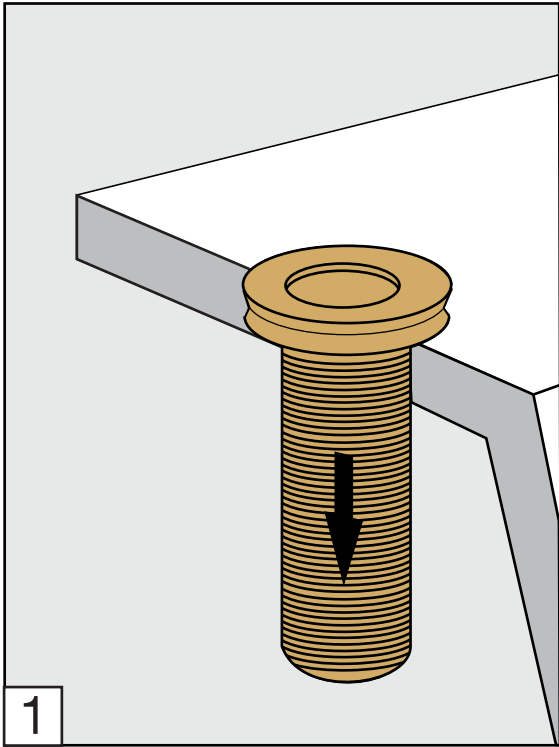

Modelos de volantes

**FV210/J2**

**FV210/J2L**

**FV210/J2K**

**FV210/J2D**

**FV210/J2V**

**FV210/J2R**

**Handle installation / Instalacion de volante**

---

Lollipop Hand shower, diverter valve & handle - Line J2-J2L-J2K-J2R-J2D-J2V

---

**FV133/J2-J2L-J2K-J2D-J2R-J2V**

*Hand shower, diverter valve  
& complete handle*

Ducha manual con válvula derivadora  
y volante completo