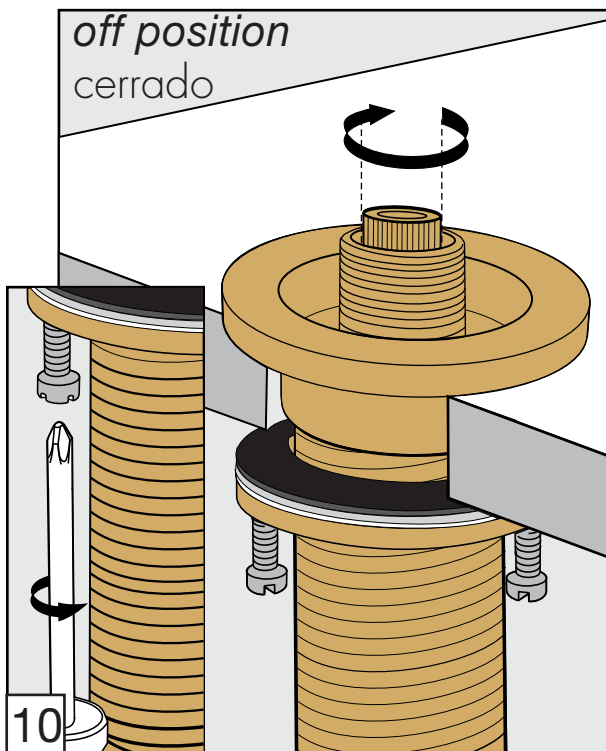

Modelos de volantes

**FV210/J2**

**FV210/J2L**

**FV210/J2K**

**FV210/J2D**

**FV210/J2V**

**FV210/J2R**

**Handle installation / Instalacion de volante**

---

Lollipop Hand shower, diverter valve & handle - Line J2-J2L-J2K-J2R-J2D-J2V

---

**FV133/J2-J2L-J2K-J2D-J2R-J2V**

*Hand shower, diverter valve  
& complete handle*

Ducha manual con válvula derivadora  
y volante completo