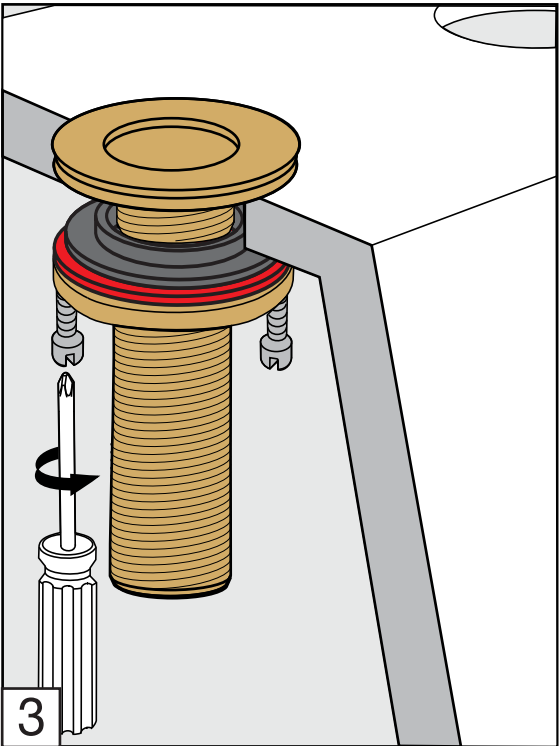

Modelos de volantes

**FV210/J2**

**FV210/J2L**

**FV210/J2K**

**FV210/J2D**

**FV210/J2V**

**FV210/J2R**

**Handle installation / Instalacion de volante**

---

Lollipop Hand shower, diverter valve & handle - Line J2-J2L-J2K-J2R-J2D-J2V

---

**FV133/J2-J2L-J2K-J2D-J2R-J2V**

*Hand shower, diverter valve  
& complete handle*

Ducha manual con válvula derivadora  
y volante completo