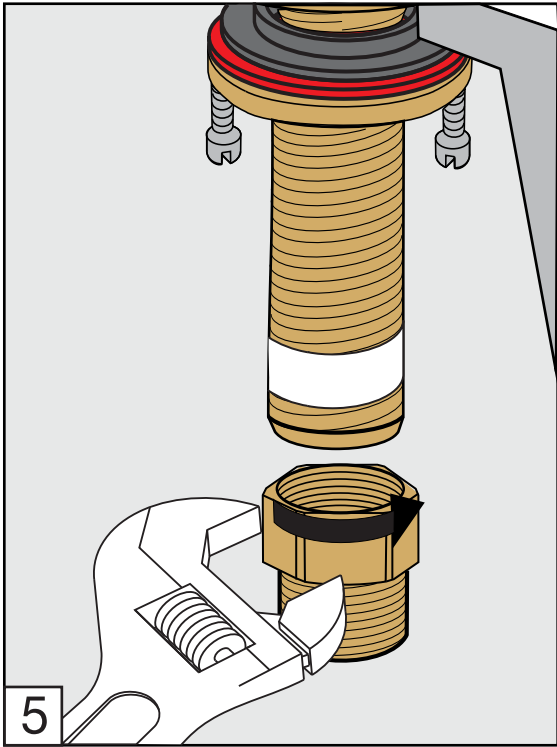

Modelos de volantes

**FV210/J2**

**FV210/J2L**

**FV210/J2K**

**FV210/J2D**

**FV210/J2V**

**FV210/J2R**

**Handle installation / Instalacion de volante**

---

Lollipop Hand shower, diverter valve & handle - Line J2-J2L-J2K-J2R-J2D-J2V

---

**FV133/J2-J2L-J2K-J2D-J2R-J2V**

*Hand shower, diverter valve  
& complete handle*

Ducha manual con válvula derivadora  
y volante completo