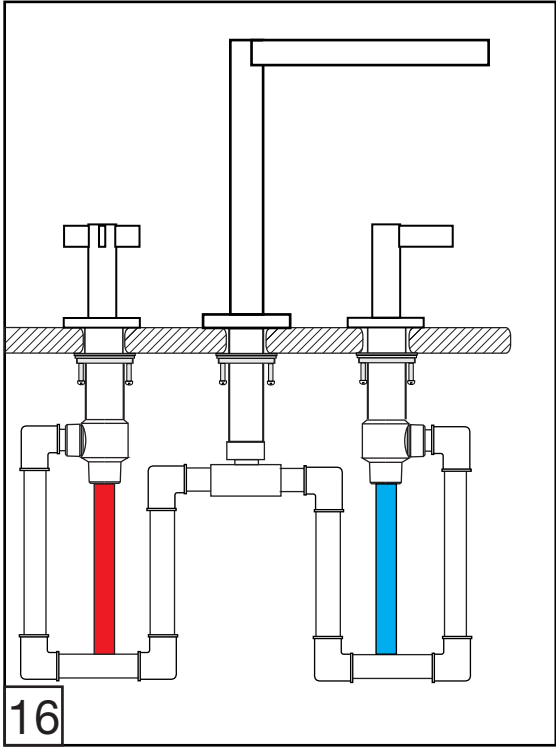

Modelos de volantes

**FV210/J2**

**FV210/J2L**

**FV210/J2K**

**FV210/J2D**

**FV210/J2V**

**FV210/J2R**

**Handle installation / Instalacion de volante**

---

Lollipop Hand shower, diverter valve & handle - Line J2-J2L-J2K-J2R-J2D-J2V

---

**FV133/J2-J2L-J2K-J2D-J2R-J2V**

*Hand shower, diverter valve  
& complete handle*

Ducha manual con válvula derivadora  
y volante completo