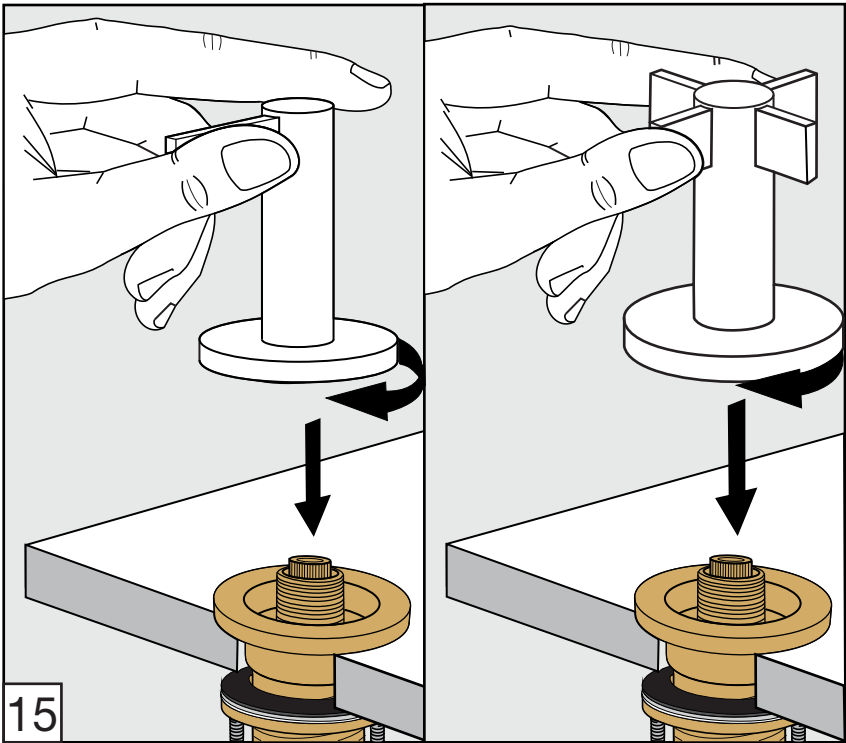

Modelos de volantes

**FV210/J2**

**FV210/J2L**

**FV210/J2K**

**FV210/J2D**

**FV210/J2V**

**FV210/J2R**

**Handle installation / Instalacion de volante**

---

Lollipop Hand shower, diverter valve & handle - Line J2-J2L-J2K-J2R-J2D-J2V

---

**FV133/J2-J2L-J2K-J2D-J2R-J2V**

*Hand shower, diverter valve  
& complete handle*

Ducha manual con válvula derivadora  
y volante completo