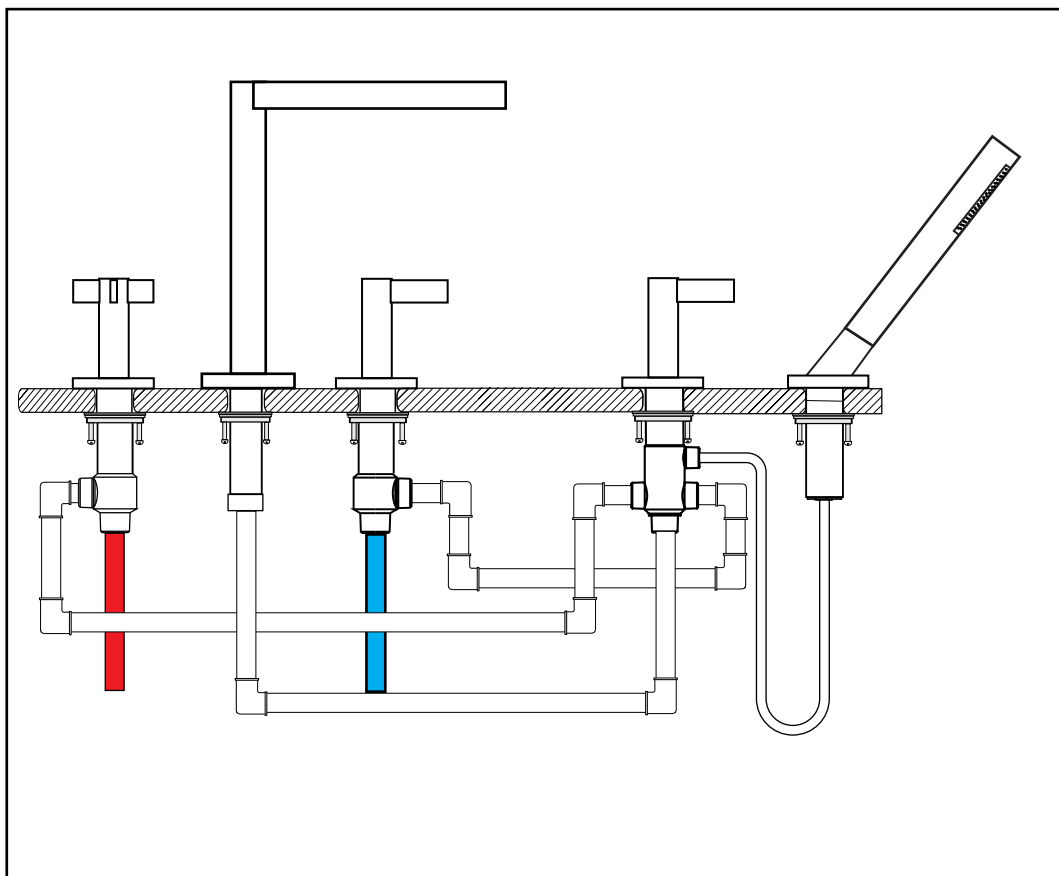

Finished installation
Instalacion finalizada

FRANZ VIEGENER

A FV S.A. company.

4000 Porett Drive • Gurnee Illinois 60031

Phone 847-244-1234 / Fax 847-244-12J2

Scan the code
to get more
information
about this line.

www.franzviegener.com

FRANZ VIEGENER reserve the right to make revisions without notice in the design of faucets and bathroom accessories or in packaging.
FOLLFV210/J2 _ Edition No 1 _ Dicember 2011.