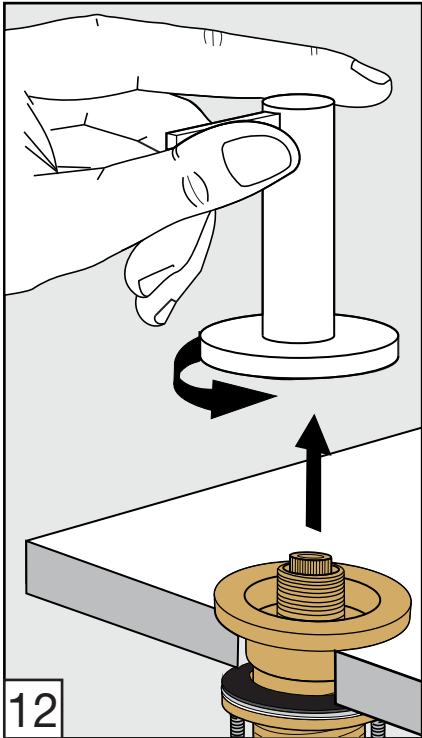

Modelos de volantes

**FV210/J2**

**FV210/J2L**

**FV210/J2K**

**FV210/J2D**

**FV210/J2V**

**FV210/J2R**

**Handle installation / Instalacion de volante**

---

Lollipop Hand shower, diverter valve & handle - Line J2-J2L-J2K-J2R-J2D-J2V

---

**FV133/J2-J2L-J2K-J2D-J2R-J2V**

*Hand shower, diverter valve  
& complete handle*

Ducha manual con válvula derivadora  
y volante completo