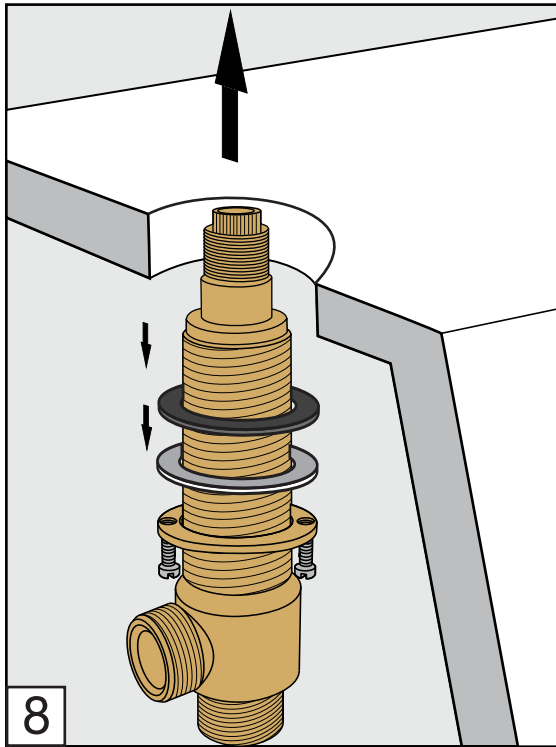

Modelos de volantes

**FV210/J2**

**FV210/J2L**

**FV210/J2K**

**FV210/J2D**

**FV210/J2V**

**FV210/J2R**

**Handle installation / Instalacion de volante**

---

Lollipop Hand shower, diverter valve & handle - Line J2-J2L-J2K-J2R-J2D-J2V

---

**FV133/J2-J2L-J2K-J2D-J2R-J2V**

*Hand shower, diverter valve  
& complete handle*

Ducha manual con válvula derivadora  
y volante completo