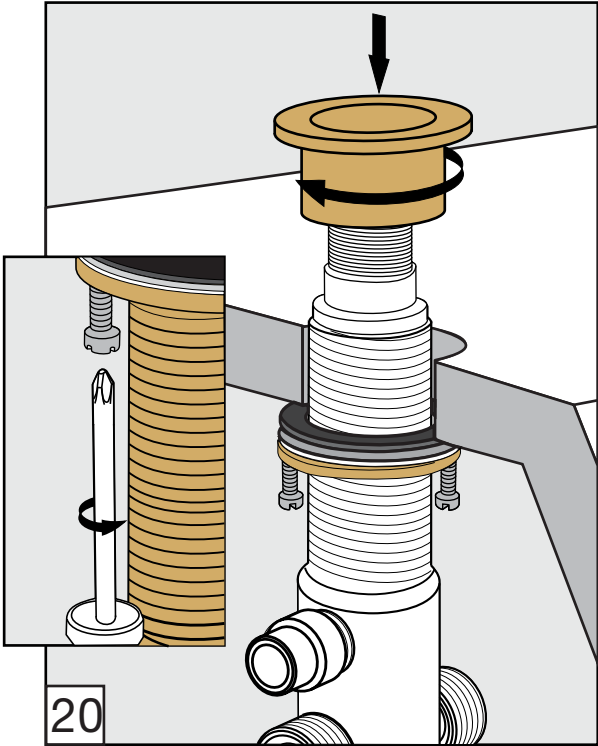

---

Lollipop Hand shower, diverter valve & handle - Line J2-J2L-J2K-J2R-J2D-J2V

---

**FV133/J2-J2L-J2K-J2D-J2R-J2V**

*Hand shower, diverter valve  
& complete handle*

Ducha manual con válvula derivadora  
y volante completo

## Handle models

Modelos de volantes

**FV133/J2**

**FV133/J2L**

**FV133/J2K**

**FV133/J2D**

**FV133/J2V**

**FV133/J2R**