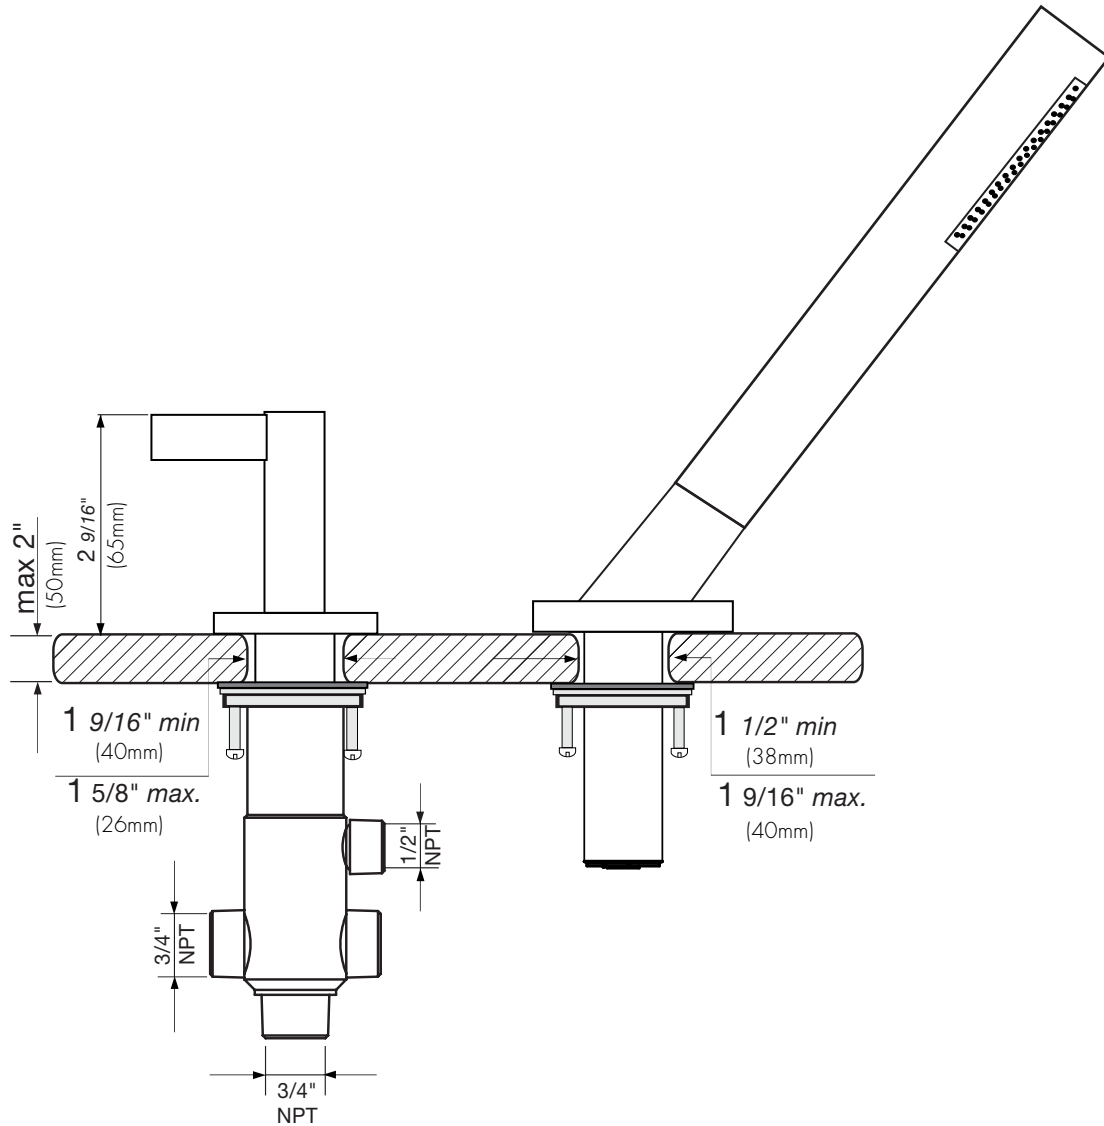

---

Lollipop Hand shower, diverter valve & handle - Line J2-J2L-J2K-J2R-J2D-J2V

---

**FV133/J2-J2L-J2K-J2D-J2R-J2V**

*Hand shower, diverter valve  
& complete handle*

Ducha manual con válvula derivadora  
y volante completo