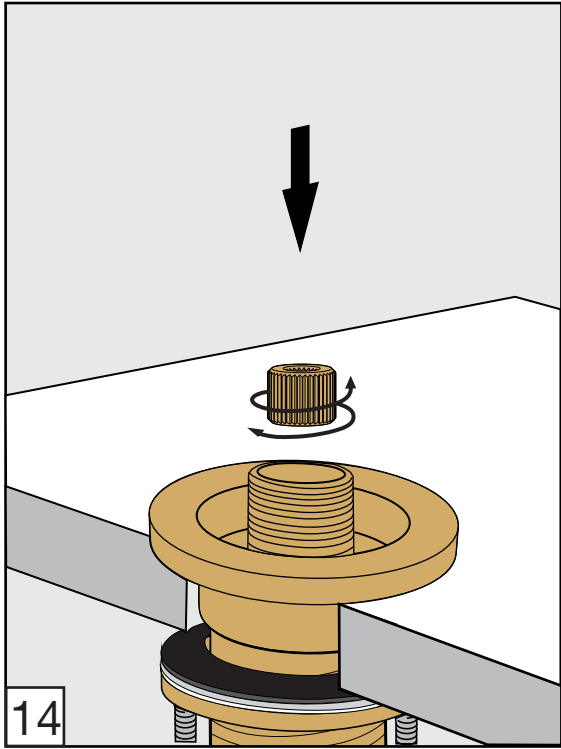

Modelos de volantes

**FV210/J2**

**FV210/J2L**

**FV210/J2K**

**FV210/J2D**

**FV210/J2V**

**FV210/J2R**

**Handle installation / Instalacion de volante**

---

Lollipop Hand shower, diverter valve & handle - Line J2-J2L-J2K-J2R-J2D-J2V

---

**FV133/J2-J2L-J2K-J2D-J2R-J2V**

*Hand shower, diverter valve  
& complete handle*

Ducha manual con válvula derivadora  
y volante completo