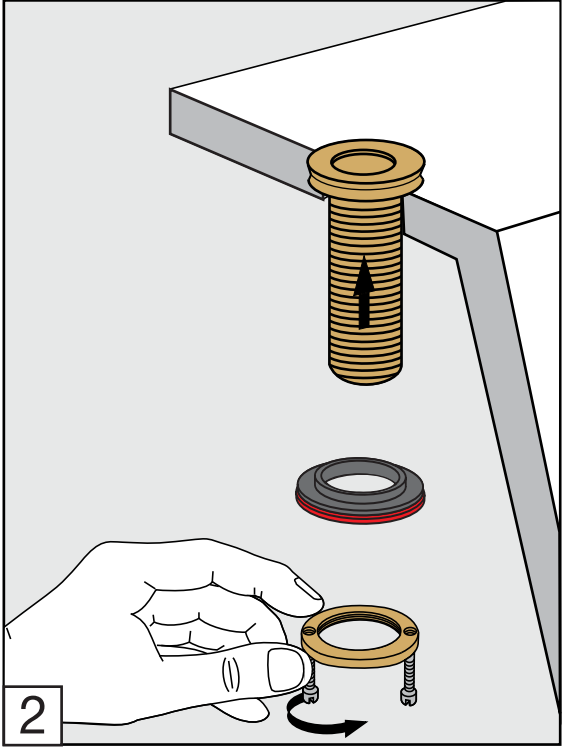

Modelos de volantes

**FV210/J2**

**FV210/J2L**

**FV210/J2K**

**FV210/J2D**

**FV210/J2V**

**FV210/J2R**

**Handle installation / Instalacion de volante**

---

Lollipop Hand shower, diverter valve & handle - Line J2-J2L-J2K-J2R-J2D-J2V

---

**FV133/J2-J2L-J2K-J2D-J2R-J2V**

*Hand shower, diverter valve  
& complete handle*

Ducha manual con válvula derivadora  
y volante completo