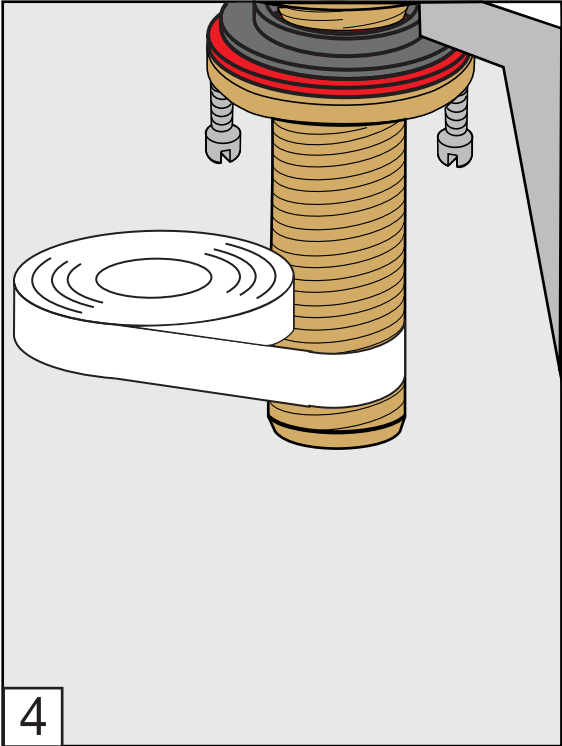

Modelos de volantes

**FV210/J2**

**FV210/J2L**

**FV210/J2K**

**FV210/J2D**

**FV210/J2V**

**FV210/J2R**

**Handle installation / Instalacion de volante**

---

Lollipop Hand shower, diverter valve & handle - Line J2-J2L-J2K-J2R-J2D-J2V

---

**FV133/J2-J2L-J2K-J2D-J2R-J2V**

*Hand shower, diverter valve  
& complete handle*

Ducha manual con válvula derivadora  
y volante completo