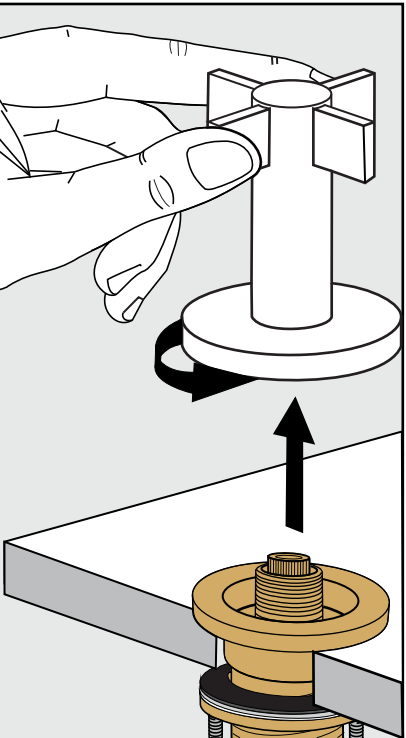

Modelos de volantes

**FV210/J2**

**FV210/J2L**

**FV210/J2K**

**FV210/J2D**

**FV210/J2V**

**FV210/J2R**

**Handle installation / Instalacion de volante**

---

Lollipop Hand shower, diverter valve & handle - Line J2-J2L-J2K-J2R-J2D-J2V

---

**FV133/J2-J2L-J2K-J2D-J2R-J2V**

*Hand shower, diverter valve  
& complete handle*

Ducha manual con válvula derivadora  
y volante completo