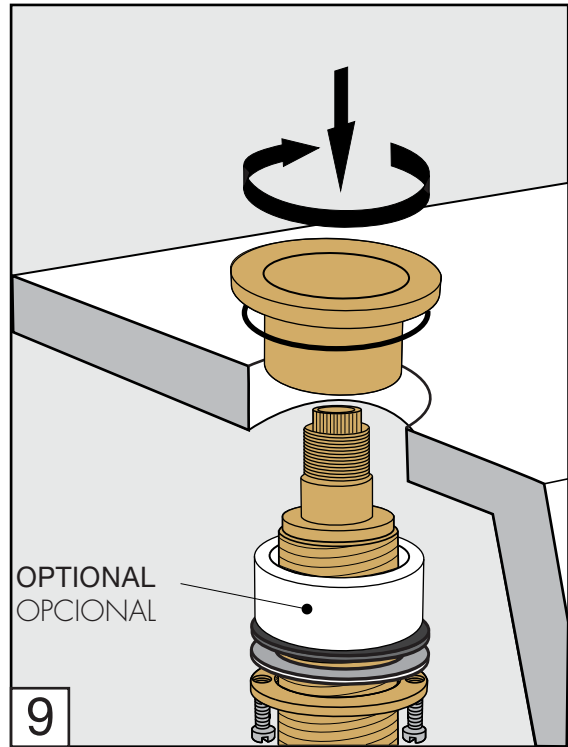

Modelos de volantes

**FV210/J2**

**FV210/J2L**

**FV210/J2K**

**FV210/J2D**

**FV210/J2V**

**FV210/J2R**

**Handle installation / Instalacion de volante**

---

Lollipop Hand shower, diverter valve & handle - Line J2-J2L-J2K-J2R-J2D-J2V

---

**FV133/J2-J2L-J2K-J2D-J2R-J2V**

*Hand shower, diverter valve  
& complete handle*

Ducha manual con válvula derivadora  
y volante completo