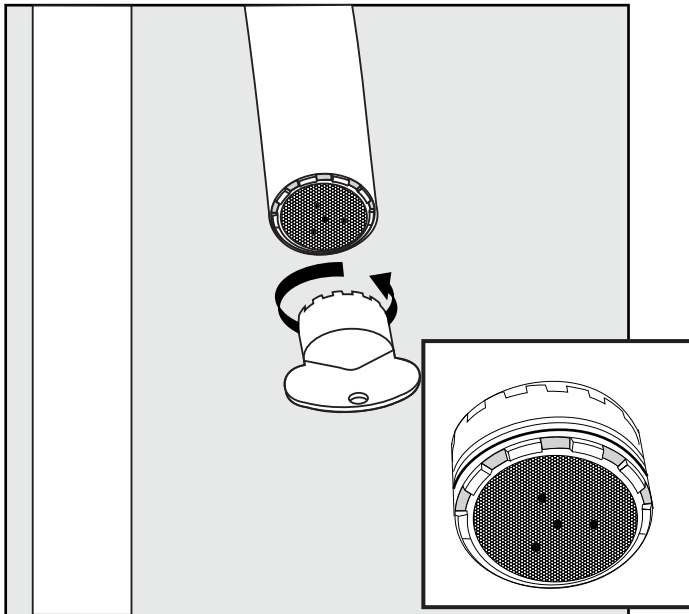

Required installation tools.

Provided.

Aerator
tool

Not provided.

Phillips
Screwdriver

Adjustable
wrench

Channellock

Nerea lever *plus* Faucets - Line 59L

FV201/59L
Widespread lavatory.

Minimum flow rate out at required constant pressure, 20 PSI and minimum flow rate for feed from 5.3 gal per min (for hot and cold connections): 2,2 gal per min

Nerea lever *plus* Faucets - Line 59L