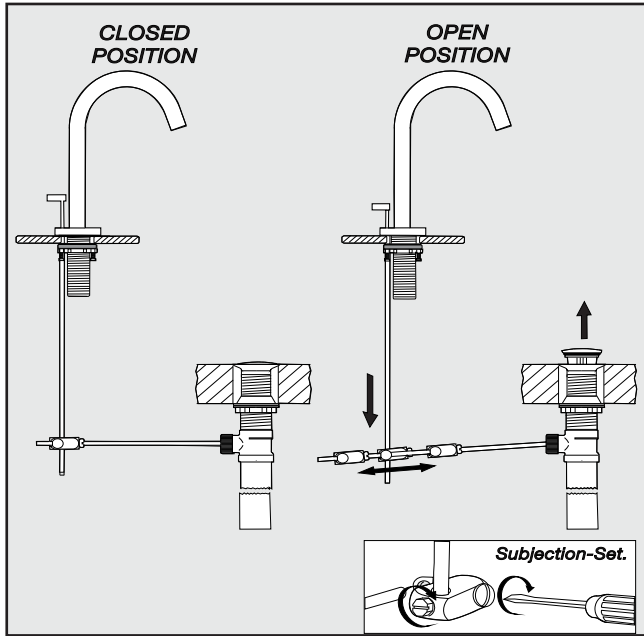

Required installation tools.

Provided.

Aerator
tool

Not provided.

Phillips
Screwdriver

Adjustable
wrench

Channellock

Nerea lever *plus* Faucets - Line 59L

FV201/59L
Widespread lavatory.

Minimum flow rate out at required constant pressure, 20 PSI and minimum flow rate for feed from 5.3 gal per min (for hot and cold connections): 2,2 gal per min

Nerea lever *plus* Faucets - Line 59L