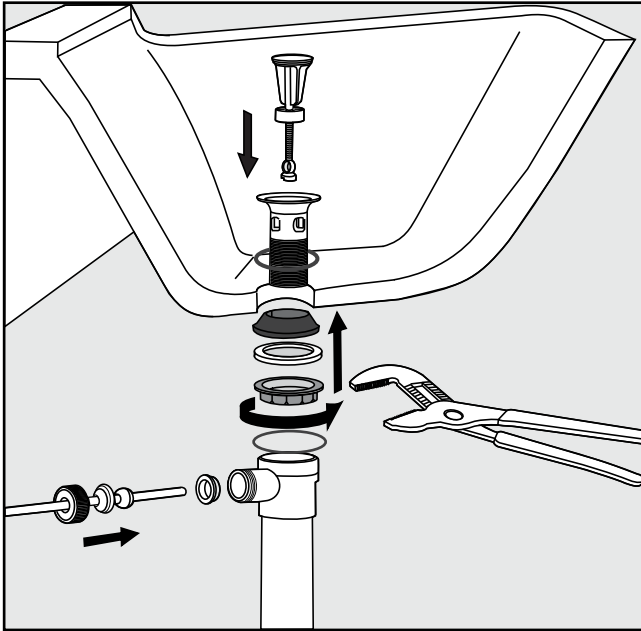

Required installation tools.

Provided.

Aerator
tool

Not provided.

Phillips
Screwdriver

Adjustable
wrench

Channellock

Nerea lever *plus* Faucets - Line 59L

FV201/59L
Widespread lavatory.

Minimum flow rate out at required constant pressure, 20 PSI and minimum flow rate for feed from 5.3 gal per min (for hot and cold connections): 2,2 gal per min

Nerea lever *plus* Faucets - Line 59L