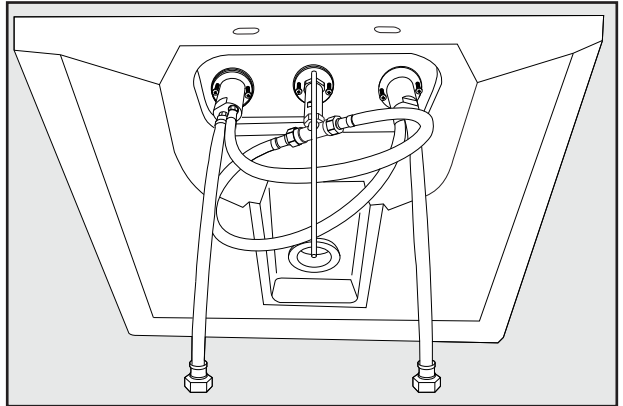

Required installation tools.

Provided.

Aerator
tool

Not provided.

Phillips
Screwdriver

Adjustable
wrench

Channellock

Nerea lever *plus* Faucets - Line 59L

FV201/59L
Widespread lavatory.

Minimum flow rate out at required constant pressure, 20 PSI and minimum flow rate for feed from 5.3 gal per min (for hot and cold connections): 2,2 gal per min

Nerea lever *plus* Faucets - Line 59L