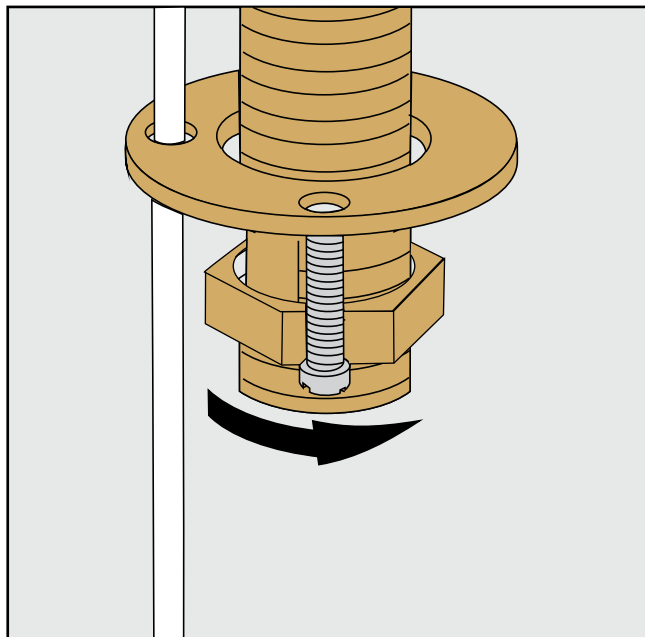

FV201/59L
Widespread lavatory.

Minimum flow rate out at required constant pressure, 20 PSI and minimum flow rate for feed from 5.3 gal per min (for hot and cold connections): 2,2 gal per min

Nerea lever *plus* Faucets - Line 59L