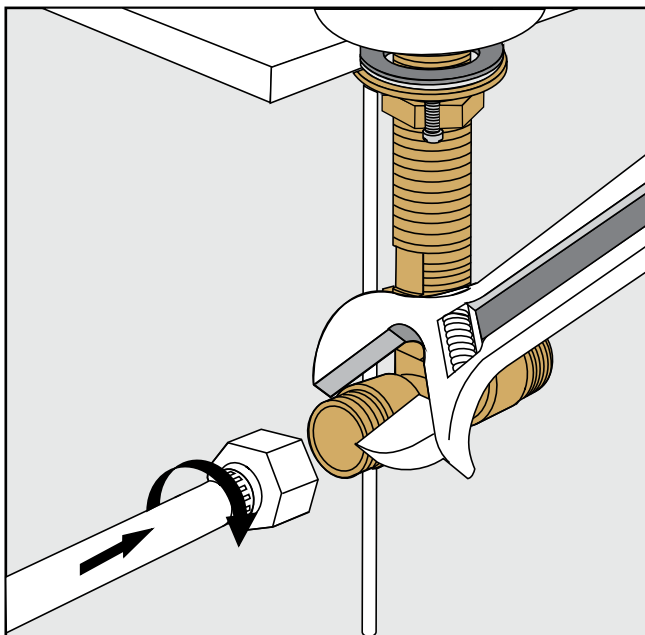

Required installation tools.

Provided.

Aerator
tool

Not provided.

Phillips
Screwdriver

Adjustable
wrench

Channellock

Nerea lever *plus* Faucets - Line 59L

FV201/59L
Widespread lavatory.

Minimum flow rate out at required constant pressure, 20 PSI and minimum flow rate for feed from 5.3 gal per min (for hot and cold connections): 2,2 gal per min

Nerea lever *plus* Faucets - Line 59L