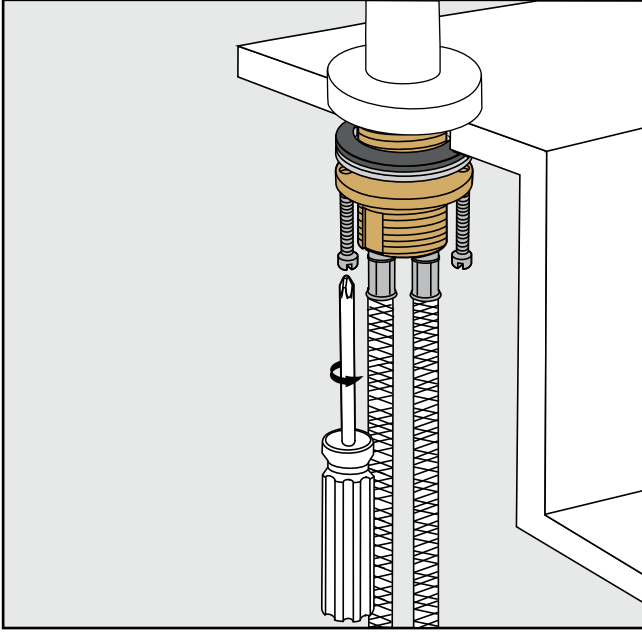

Required installation tools.

Provided.

Aerator
tool

Not provided.

Phillips
Screwdriver

Adjustable
wrench

Channellock

Nerea lever *plus* Faucets - Line 59L

FV201/59L
Widespread lavatory.

Minimum flow rate out at required constant pressure, 20 PSI and minimum flow rate for feed from 5.3 gal per min (for hot and cold connections): 2,2 gal per min

Nerea lever *plus* Faucets - Line 59L