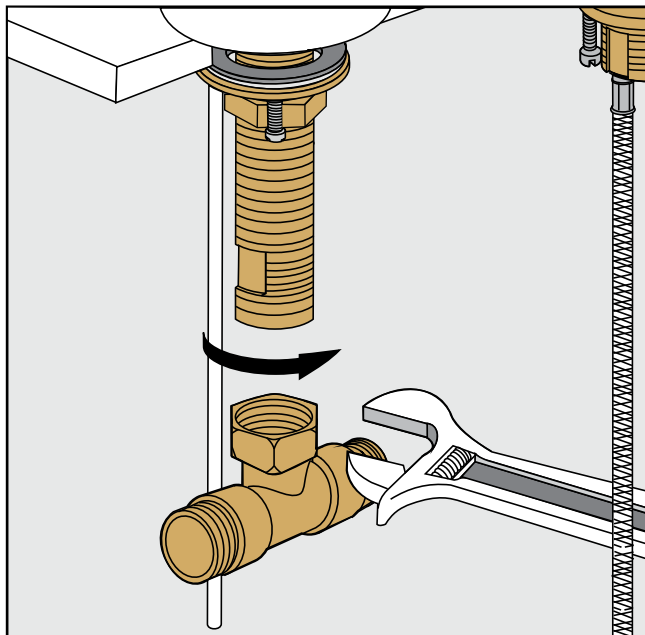

Required installation tools.

Provided.

Aerator
tool

Not provided.

Phillips
Screwdriver

Adjustable
wrench

Channellock

Nerea lever *plus* Faucets - Line 59L

FV201/59L
Widespread lavatory.

Minimum flow rate out at required constant pressure, 20 PSI and minimum flow rate for feed from 5.3 gal per min (for hot and cold connections): 2,2 gal per min

Nerea lever *plus* Faucets - Line 59L