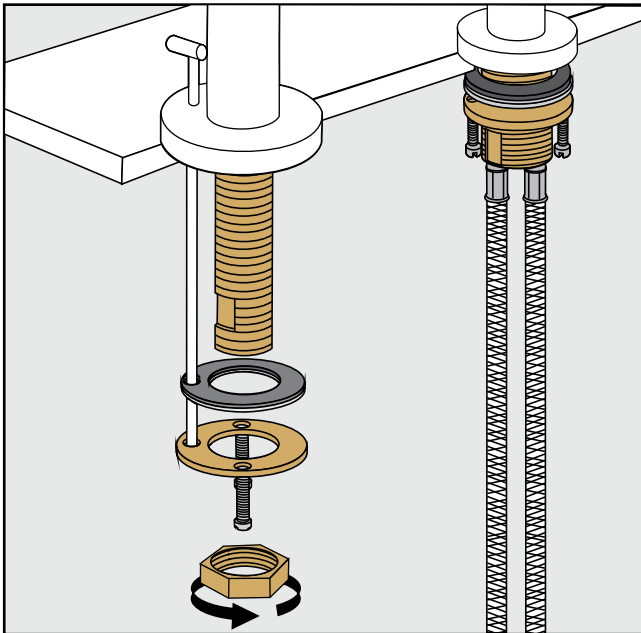

Required installation tools.

Provided.

Aerator
tool

Not provided.

Phillips
Screwdriver

Adjustable
wrench

Channellock

Nerea lever *plus* Faucets - Line 59L

FV201/59L
Widespread lavatory.

Minimum flow rate out at required constant pressure, 20 PSI and minimum flow rate for feed from 5.3 gal per min (for hot and cold connections): 2,2 gal per min

Nerea lever *plus* Faucets - Line 59L