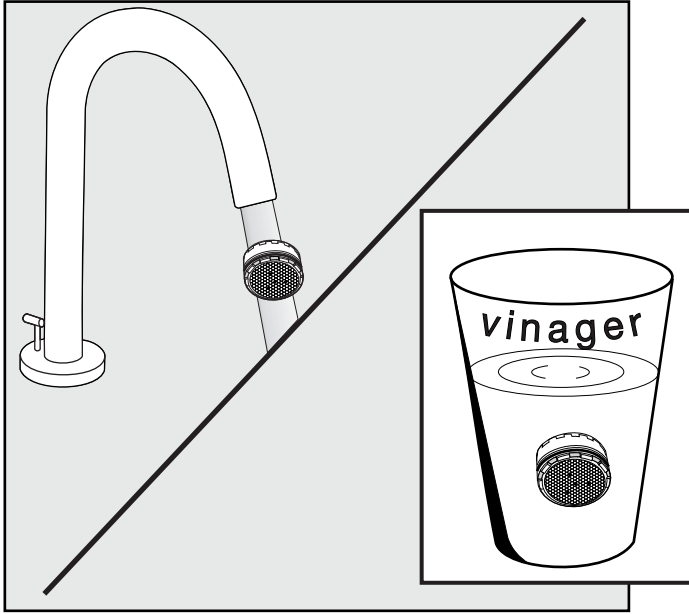

FV201/59L
Widespread lavatory.

Minimum flow rate out at required constant pressure, 20 PSI and minimum flow rate for feed from 5.3 gal per min (for hot and cold connections): 2,2 gal per min

Nerea lever *plus* Faucets - Line 59L