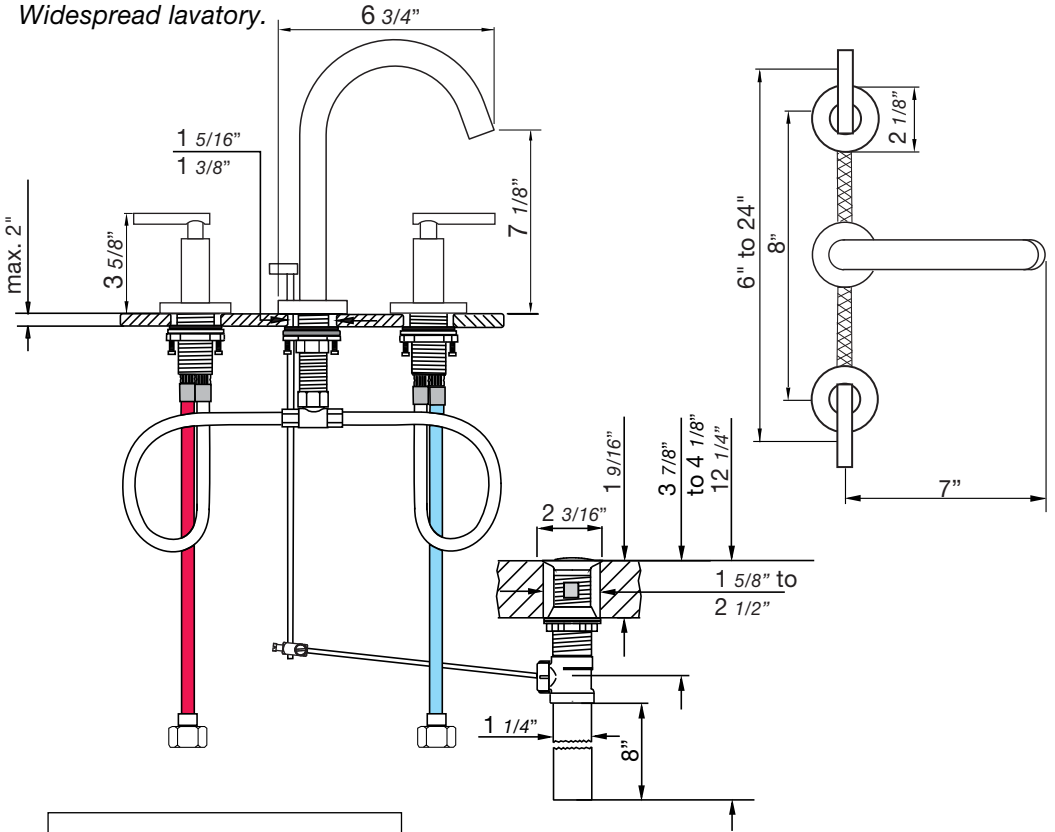

Required installation tools.

Provided.

Aerator
tool

Not provided.

Phillips
Screwdriver

Adjustable
wrench

Channellock

Nerea lever *plus* Faucets - Line 59L

FV201/59L
Widespread lavatory.

Minimum flow rate out at required constant pressure, 20 PSI and minimum flow rate for feed from 5.3 gal per min (for hot and cold connections): 2,2 gal per min

Nerea lever *plus* Faucets - Line 59L