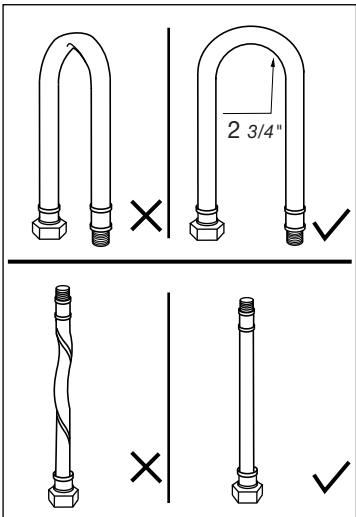

Required installation tools.

Provided.

Aerator
tool

Not provided.

Phillips
Screwdriver

Adjustable
wrench

Channellock

Nerea lever *plus* Faucets - Line 59L

FV201/59L
Widespread lavatory.

Minimum flow rate out at required constant pressure, 20 PSI and minimum flow rate for feed from 5.3 gal per min (for hot and cold connections): 2,2 gal per min

Nerea lever *plus* Faucets - Line 59L