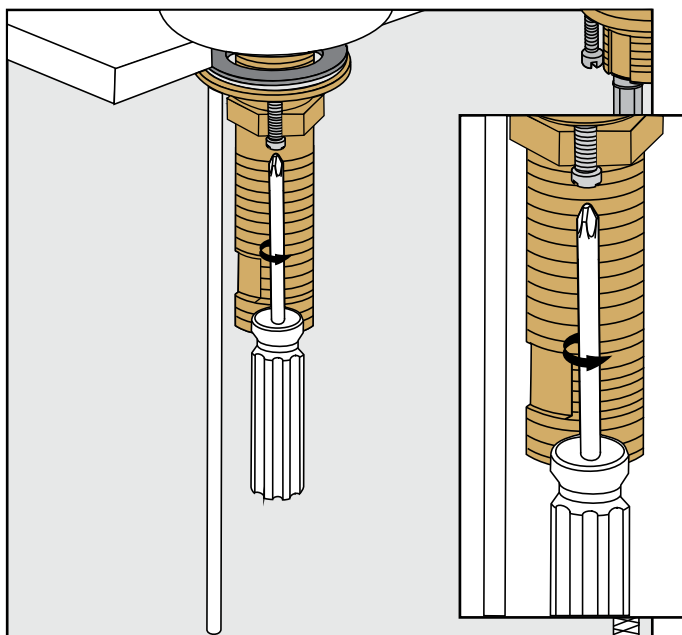

Required installation tools.

Provided.

Aerator
tool

Not provided.

Phillips
Screwdriver

Adjustable
wrench

Channellock

Nerea lever *plus* Faucets - Line 59L

FV201/59L
Widespread lavatory.

Minimum flow rate out at required constant pressure, 20 PSI and minimum flow rate for feed from 5.3 gal per min (for hot and cold connections): 2,2 gal per min

Nerea lever *plus* Faucets - Line 59L