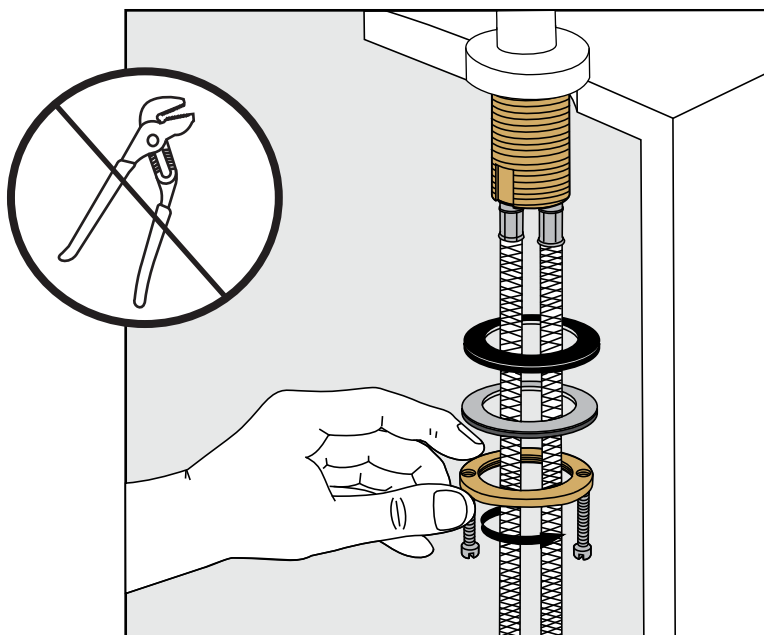

Required installation tools.

Provided.

Aerator
tool

Not provided.

Phillips
Screwdriver

Adjustable
wrench

Channellock

Nerea lever *plus* Faucets - Line 59L

FV201/59L
Widespread lavatory.

Minimum flow rate out at required constant pressure, 20 PSI and minimum flow rate for feed from 5.3 gal per min (for hot and cold connections): 2,2 gal per min

Nerea lever *plus* Faucets - Line 59L