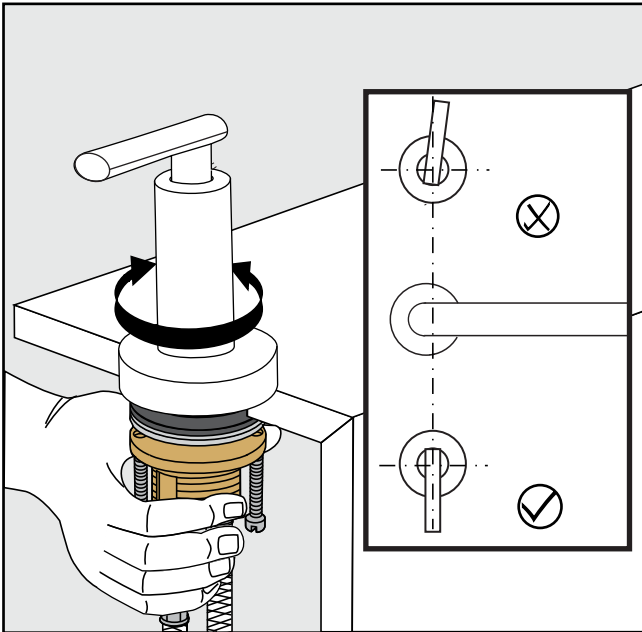

Required installation tools.

Provided.

Aerator
tool

Not provided.

Phillips
Screwdriver

Adjustable
wrench

Channellock

Nerea lever *plus* Faucets - Line 59L

FV201/59L
Widespread lavatory.

Minimum flow rate out at required constant pressure, 20 PSI and minimum flow rate for feed from 5.3 gal per min (for hot and cold connections): 2,2 gal per min

Nerea lever *plus* Faucets - Line 59L