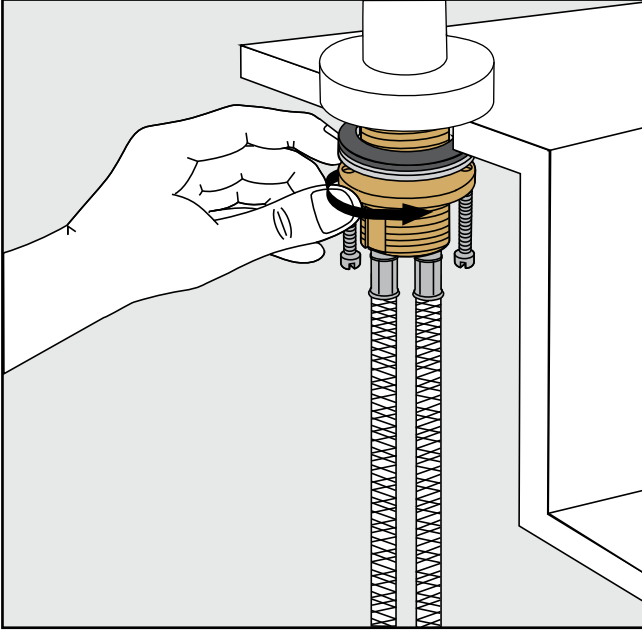

Required installation tools.

Provided.

Aerator
tool

Not provided.

Phillips
Screwdriver

Adjustable
wrench

Channellock

Nerea lever *plus* Faucets - Line 59L

FV201/59L
Widespread lavatory.

Minimum flow rate out at required constant pressure, 20 PSI and minimum flow rate for feed from 5.3 gal per min (for hot and cold connections): 2,2 gal per min

Nerea lever *plus* Faucets - Line 59L