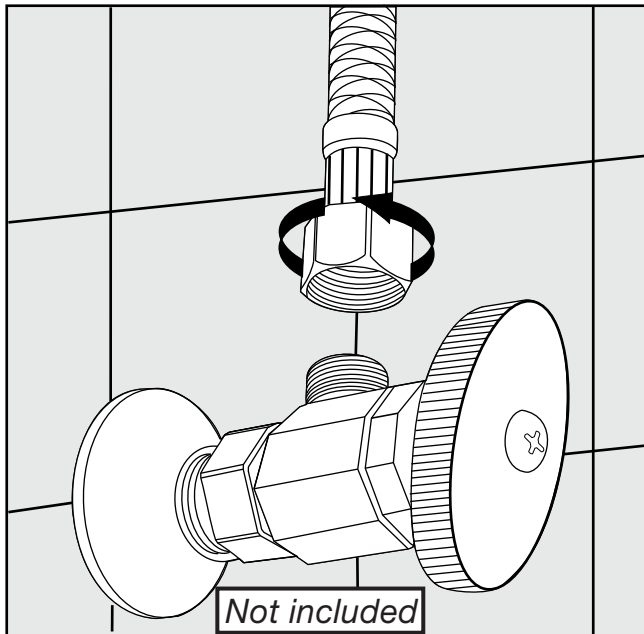

Required installation tools.

Provided.

Aerator
tool

Not provided.

Phillips
Screwdriver

Adjustable
wrench

Channellock

Nerea lever *plus* Faucets - Line 59L

FV201/59L
Widespread lavatory.

Minimum flow rate out at required constant pressure, 20 PSI and minimum flow rate for feed from 5.3 gal per min (for hot and cold connections): 2,2 gal per min

Nerea lever *plus* Faucets - Line 59L