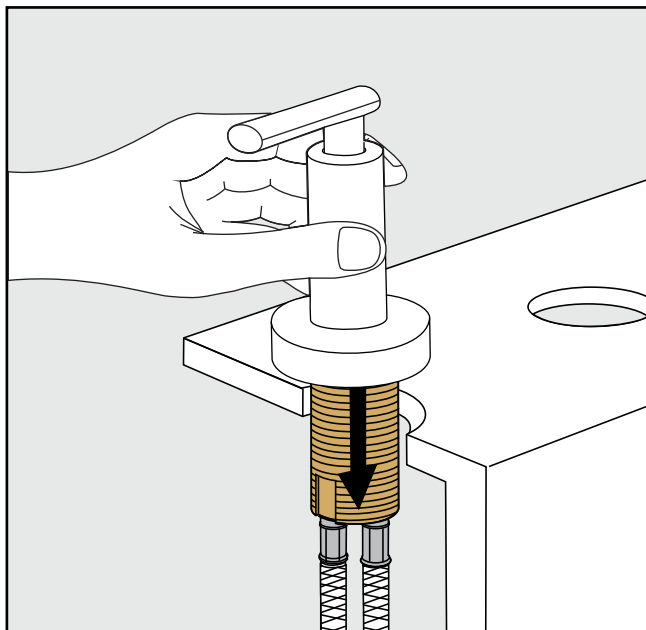

Required installation tools.

Provided.

Aerator
tool

Not provided.

Phillips
Screwdriver

Adjustable
wrench

Channellock

Nerea lever *plus* Faucets - Line 59L

FV201/59L
Widespread lavatory.

Minimum flow rate out at required constant pressure, 20 PSI and minimum flow rate for feed from 5.3 gal per min (for hot and cold connections): 2,2 gal per min

Nerea lever *plus* Faucets - Line 59L