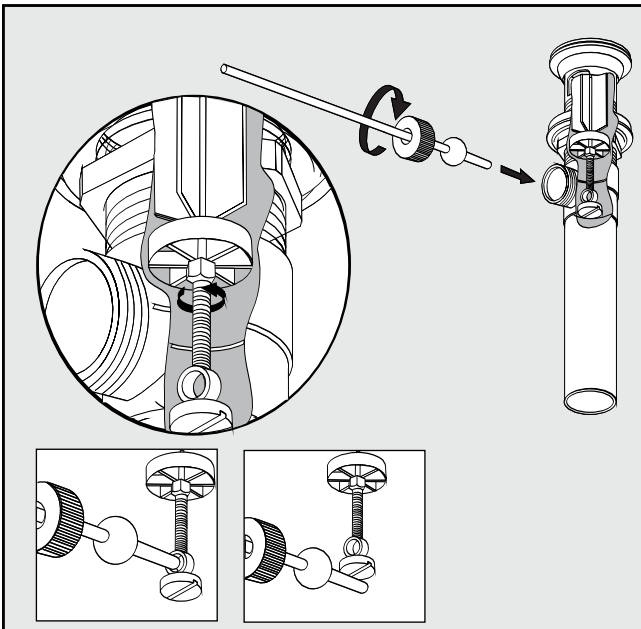

Required installation tools.

Provided.

Aerator
tool

Not provided.

Phillips
Screwdriver

Adjustable
wrench

Channellock

Nerea lever *plus* Faucets - Line 59L

FV201/59L
Widespread lavatory.

Minimum flow rate out at required constant pressure, 20 PSI and minimum flow rate for feed from 5.3 gal per min (for hot and cold connections): 2,2 gal per min

Nerea lever *plus* Faucets - Line 59L