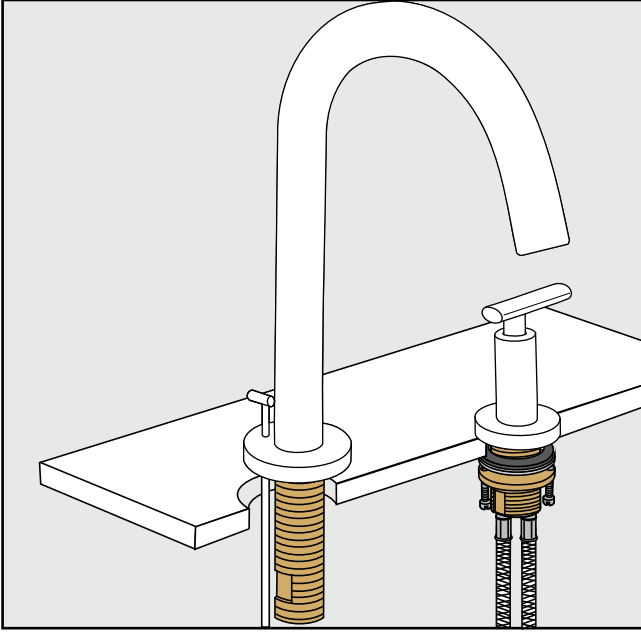

Required installation tools.

Provided.

Aerator
tool

Not provided.

Phillips
Screwdriver

Adjustable
wrench

Channellock

Nerea lever *plus* Faucets - Line 59L

FV201/59L
Widespread lavatory.

Minimum flow rate out at required constant pressure, 20 PSI and minimum flow rate for feed from 5.3 gal per min (for hot and cold connections): 2,2 gal per min

Nerea lever *plus* Faucets - Line 59L