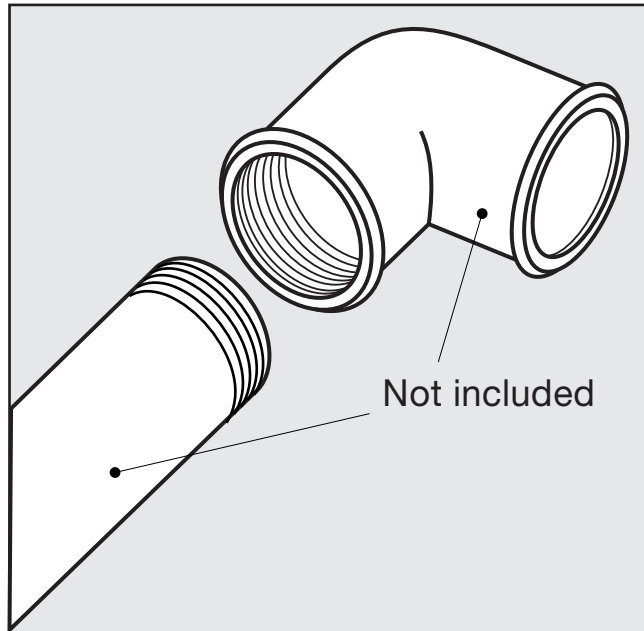

Sealant
tape

Nerea lever plus Roman tub faucet - Line 59L

FV210/59L
Roman tub faucet

Installation

Nerea lever plus Roman tub faucet - Line 59L

Installation

Nerea lever *plus* Roman tub faucet - Line 59L

Installation

Nerea lever *plus* Roman tub faucet - Line 59L

Installation

Nerea lever *plus* Roman tub faucet - Line 59L

Installation

Nerea lever plus Roman tub faucet - Line 59L

Installation

Nerea lever *plus* Roman tub faucet - Line 59L

Installation

Nerea lever *plus* Roman tub faucet - Line 59L

Installation

Nerea lever *plus* Roman tub faucet - Line 59L

Installation

Nerea lever *plus* Roman tub faucet - Line 59L

Nerea lever plus Roman tub faucet - Line 59L

FV133/59L.0

*(Optional / not included)
Hand shower, diverter valve
& complete handle*

Installation

Nerea lever *plus* Roman tub faucet - Line 59L

Installation

Nerea lever *plus* Roman tub faucet - Line 59L