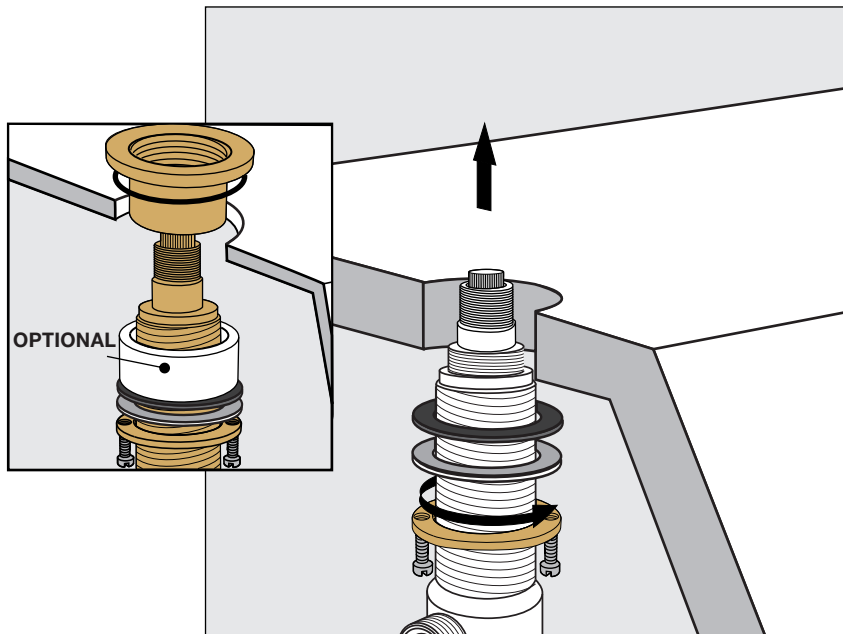

Sealant
tape

Nerea lever plus Roman tub faucet - Line 59L

FV210/59L
Roman tub faucet

Installation

Nerea lever plus Roman tub faucet - Line 59L

Installation

Nerea lever *plus* Roman tub faucet - Line 59L

Installation

Nerea lever *plus* Roman tub faucet - Line 59L

Installation

Nerea lever *plus* Roman tub faucet - Line 59L

Installation

Nerea lever plus Roman tub faucet - Line 59L

Installation

Nerea lever *plus* Roman tub faucet - Line 59L

Installation

Nerea lever *plus* Roman tub faucet - Line 59L

Installation

Nerea lever *plus* Roman tub faucet - Line 59L

Installation

Nerea lever *plus* Roman tub faucet - Line 59L

Nerea lever plus Roman tub faucet - Line 59L

FV133/59L.0

*(Optional / not included)
Hand shower, diverter valve
& complete handle*

Installation

Nerea lever *plus* Roman tub faucet - Line 59L

Installation

Nerea lever *plus* Roman tub faucet - Line 59L