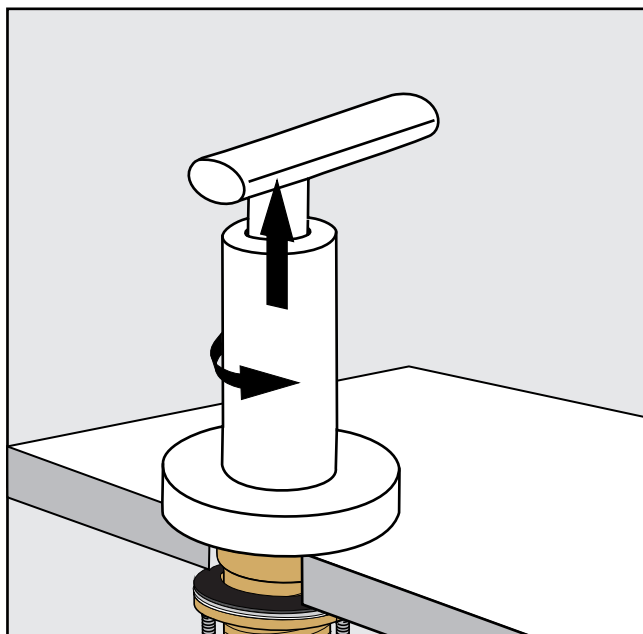

Installation

Nerea lever *plus* Roman tub faucet - Line 59L

Installation

Nerea lever *plus* Roman tub faucet - Line 59L

Installation

Nerea lever *plus* Roman tub faucet - Line 59L

Nerea lever plus Roman tub faucet - Line 59L

FV133/59L.0

*(Optional / not included)
Hand shower, diverter valve
& complete handle*

Installation

Nerea lever *plus* Roman tub faucet - Line 59L

Installation

Nerea lever *plus* Roman tub faucet - Line 59L

Installation

Nerea lever *plus* Roman tub faucet - Line 59L

Installation

Nerea lever *plus* Roman tub faucet - Line 59L

Installation

Nerea lever *plus* Roman tub faucet - Line 59L

Installation**Nerea lever *plus* Roman tub faucet - Line 59L**