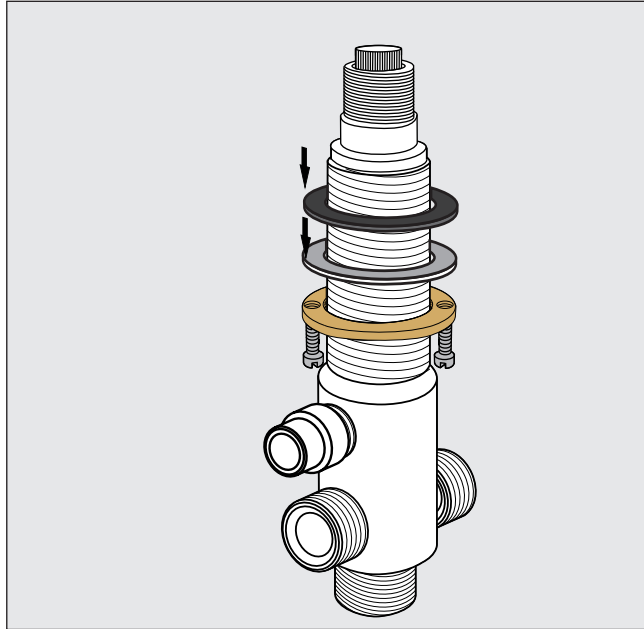

Sealant
tape

Nerea lever plus Roman tub faucet - Line 59L

FV210/59L
Roman tub faucet

Installation

Nerea lever plus Roman tub faucet - Line 59L

Installation

Nerea lever *plus* Roman tub faucet - Line 59L

Installation

Nerea lever *plus* Roman tub faucet - Line 59L

Installation

Nerea lever *plus* Roman tub faucet - Line 59L

Installation

Nerea lever plus Roman tub faucet - Line 59L

Installation

Nerea lever *plus* Roman tub faucet - Line 59L

Installation

Nerea lever *plus* Roman tub faucet - Line 59L

Installation

Nerea lever *plus* Roman tub faucet - Line 59L

Installation

Nerea lever *plus* Roman tub faucet - Line 59L

Nerea lever plus Roman tub faucet - Line 59L

FV133/59L.0

*(Optional / not included)
Hand shower, diverter valve
& complete handle*

Installation

Nerea lever *plus* Roman tub faucet - Line 59L

Installation

Nerea lever *plus* Roman tub faucet - Line 59L