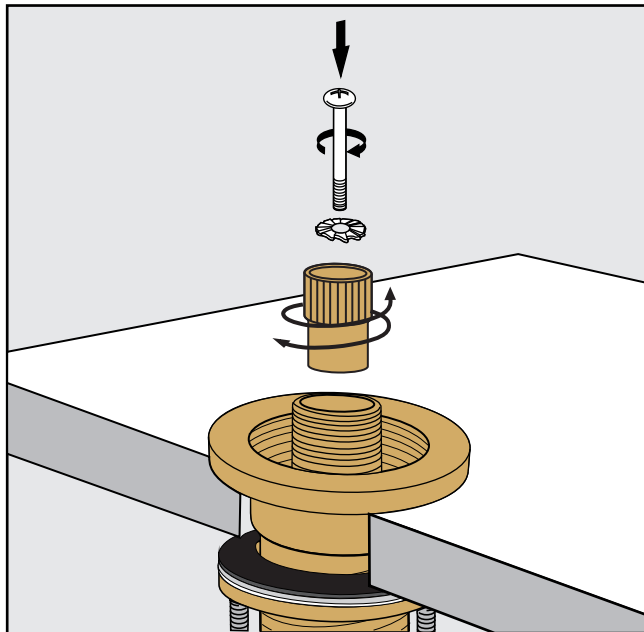

Sealant
tape

Nerea lever plus Roman tub faucet - Line 59L

FV210/59L
Roman tub faucet

Installation

Nerea lever plus Roman tub faucet - Line 59L

Installation

Nerea lever *plus* Roman tub faucet - Line 59L

Installation

Nerea lever *plus* Roman tub faucet - Line 59L

Installation

Nerea lever *plus* Roman tub faucet - Line 59L

Installation

Nerea lever plus Roman tub faucet - Line 59L

Installation

Nerea lever *plus* Roman tub faucet - Line 59L

Installation

Nerea lever *plus* Roman tub faucet - Line 59L

Installation

Nerea lever *plus* Roman tub faucet - Line 59L

Installation

Nerea lever *plus* Roman tub faucet - Line 59L

Nerea lever plus Roman tub faucet - Line 59L

FV133/59L.0

*(Optional / not included)
Hand shower, diverter valve
& complete handle*

Installation

Nerea lever *plus* Roman tub faucet - Line 59L

Installation

Nerea lever *plus* Roman tub faucet - Line 59L