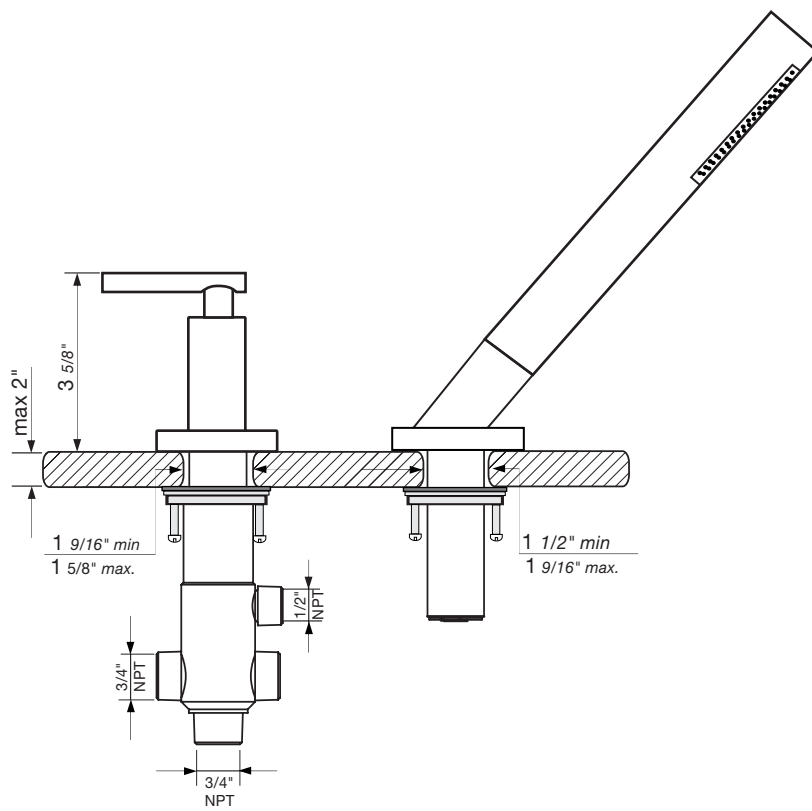

Sealant
tape

Nerea lever plus Roman tub faucet - Line 59L

FV210/59L
Roman tub faucet

Installation

Nerea lever plus Roman tub faucet - Line 59L

Installation

Nerea lever *plus* Roman tub faucet - Line 59L

Installation

Nerea lever *plus* Roman tub faucet - Line 59L

Installation

Nerea lever *plus* Roman tub faucet - Line 59L

Installation

Nerea lever plus Roman tub faucet - Line 59L

Installation

Nerea lever *plus* Roman tub faucet - Line 59L

Installation

Nerea lever *plus* Roman tub faucet - Line 59L

Installation

Nerea lever *plus* Roman tub faucet - Line 59L

Installation

Nerea lever *plus* Roman tub faucet - Line 59L

Nerea lever plus Roman tub faucet - Line 59L

FV133/59L.0

*(Optional / not included)
Hand shower, diverter valve
& complete handle*

Installation

Nerea lever *plus* Roman tub faucet - Line 59L

Installation

Nerea lever *plus* Roman tub faucet - Line 59L