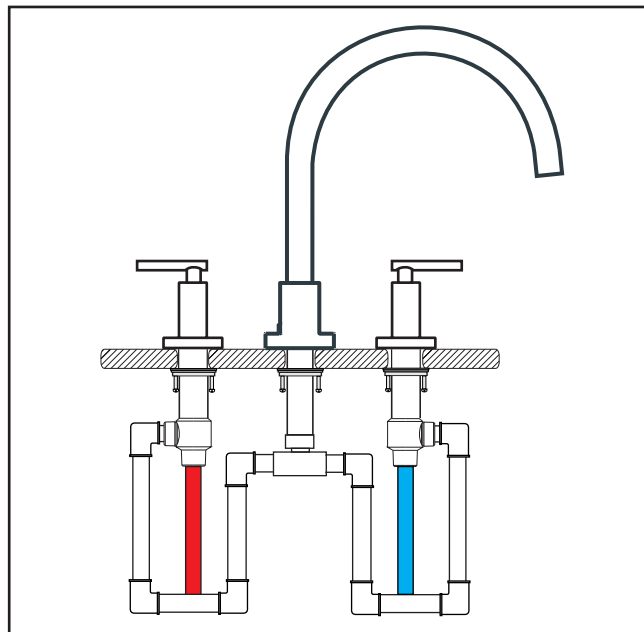

Sealant
tape

Nerea lever plus Roman tub faucet - Line 59L

FV210/59L
Roman tub faucet

Installation

Nerea lever plus Roman tub faucet - Line 59L

Installation

Nerea lever *plus* Roman tub faucet - Line 59L

Installation

Nerea lever *plus* Roman tub faucet - Line 59L

Installation

Nerea lever *plus* Roman tub faucet - Line 59L

Installation

Nerea lever plus Roman tub faucet - Line 59L

Installation

Nerea lever *plus* Roman tub faucet - Line 59L

Installation

Nerea lever *plus* Roman tub faucet - Line 59L

Installation

Nerea lever *plus* Roman tub faucet - Line 59L

Installation

Nerea lever *plus* Roman tub faucet - Line 59L

Nerea lever plus Roman tub faucet - Line 59L

FV133/59L.0

*(Optional / not included)
Hand shower, diverter valve
& complete handle*

Installation

Nerea lever *plus* Roman tub faucet - Line 59L

Installation

Nerea lever *plus* Roman tub faucet - Line 59L