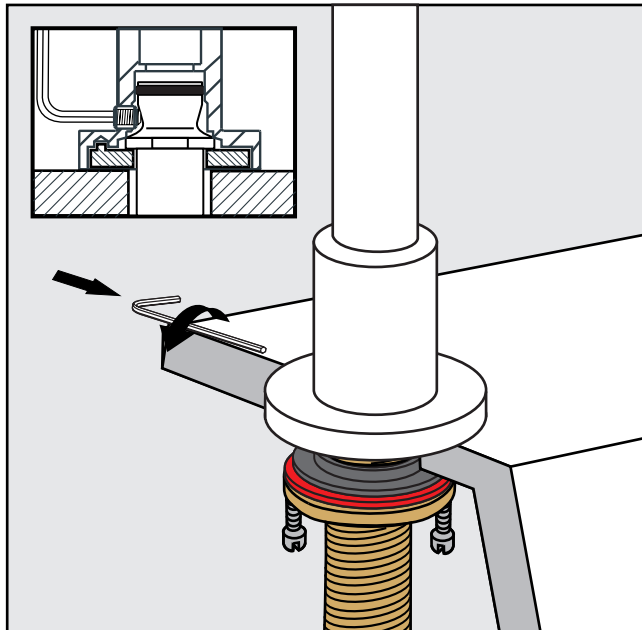

Sealant
tape

Nerea lever plus Roman tub faucet - Line 59L

FV210/59L
Roman tub faucet

Installation

Nerea lever plus Roman tub faucet - Line 59L

Installation

Nerea lever *plus* Roman tub faucet - Line 59L

Installation

Nerea lever *plus* Roman tub faucet - Line 59L

Installation

Nerea lever *plus* Roman tub faucet - Line 59L

Installation

Nerea lever plus Roman tub faucet - Line 59L

Installation

Nerea lever *plus* Roman tub faucet - Line 59L

Installation

Nerea lever *plus* Roman tub faucet - Line 59L

Installation

Nerea lever *plus* Roman tub faucet - Line 59L

Installation

Nerea lever *plus* Roman tub faucet - Line 59L

Nerea lever plus Roman tub faucet - Line 59L

FV133/59L.0

*(Optional / not included)
Hand shower, diverter valve
& complete handle*

Installation

Nerea lever *plus* Roman tub faucet - Line 59L

Installation

Nerea lever *plus* Roman tub faucet - Line 59L