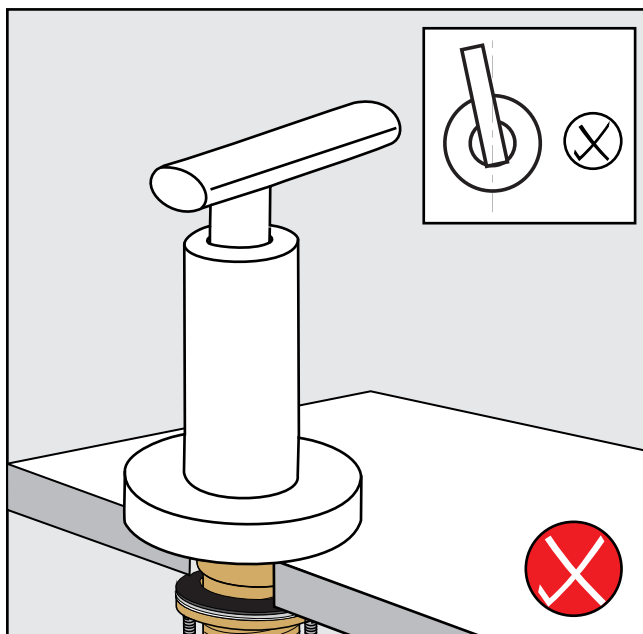

Installation

Nerea lever *plus* Roman tub faucet - Line 59L

Installation

Nerea lever *plus* Roman tub faucet - Line 59L

Installation

Nerea lever *plus* Roman tub faucet - Line 59L

Nerea lever plus Roman tub faucet - Line 59L

FV133/59L.0

*(Optional / not included)
Hand shower, diverter valve
& complete handle*

Installation

Nerea lever *plus* Roman tub faucet - Line 59L

Installation

Nerea lever *plus* Roman tub faucet - Line 59L

Installation

Nerea lever *plus* Roman tub faucet - Line 59L

Installation

Nerea lever *plus* Roman tub faucet - Line 59L

Installation

Nerea lever *plus* Roman tub faucet - Line 59L

Installation**Nerea lever *plus* Roman tub faucet - Line 59L**