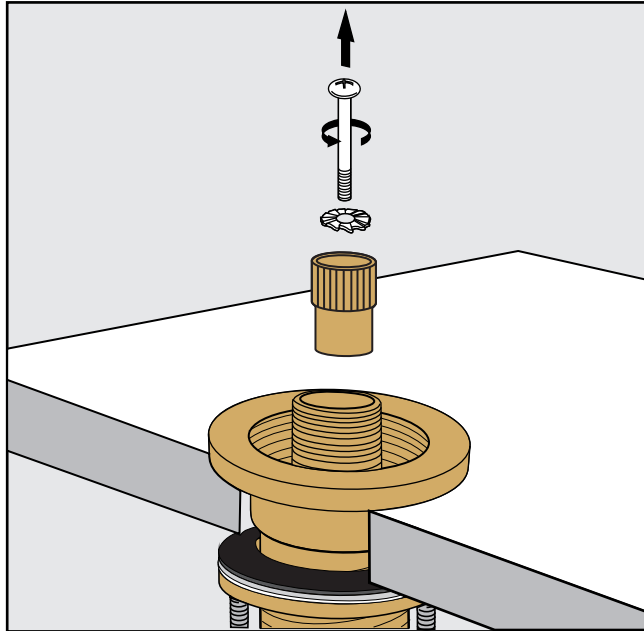

Sealant
tape

Nerea lever plus Roman tub faucet - Line 59L

FV210/59L
Roman tub faucet

Installation

Nerea lever plus Roman tub faucet - Line 59L

Installation

Nerea lever *plus* Roman tub faucet - Line 59L

Installation

Nerea lever *plus* Roman tub faucet - Line 59L

Installation

Nerea lever *plus* Roman tub faucet - Line 59L

Installation

Nerea lever plus Roman tub faucet - Line 59L

Installation

Nerea lever *plus* Roman tub faucet - Line 59L

Installation

Nerea lever *plus* Roman tub faucet - Line 59L

Installation

Nerea lever *plus* Roman tub faucet - Line 59L

Installation

Nerea lever *plus* Roman tub faucet - Line 59L

Nerea lever plus Roman tub faucet - Line 59L

FV133/59L.0

*(Optional / not included)
Hand shower, diverter valve
& complete handle*

Installation

Nerea lever *plus* Roman tub faucet - Line 59L

Installation

Nerea lever *plus* Roman tub faucet - Line 59L