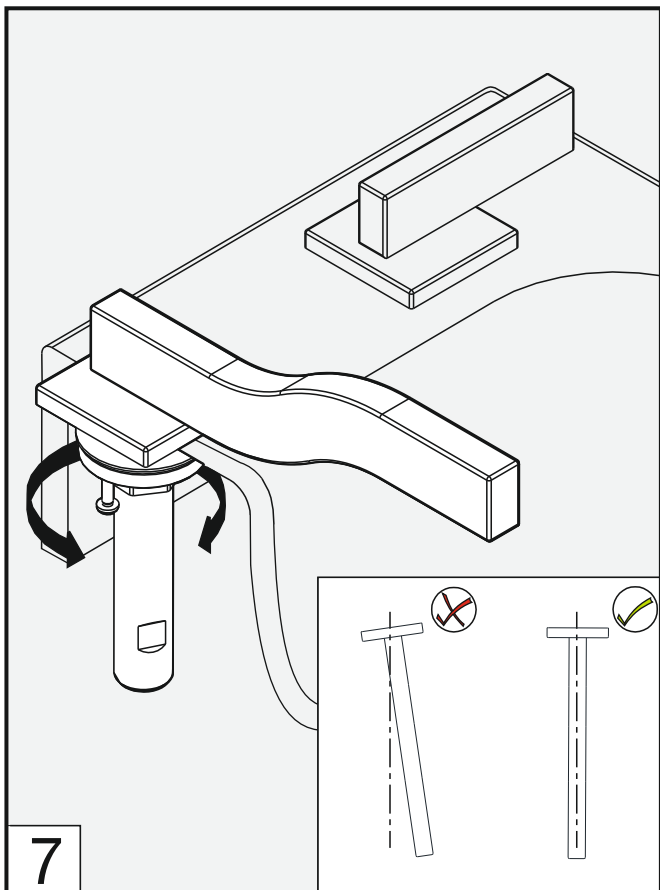

Before connecting the faucet to the water supply, flush the tubing thoroughly to eliminate any residue.

Required installation tools.

Provided.

Aerator tool

Allen wrench.

Not provided.

Phillips Screwdriver

Adjustable wrench

Channellock.

FV207/K2

Widespread lavatory.

FV207/K2

Widespread lavatory.

Handle installation.

Spout installation

Drain installation.