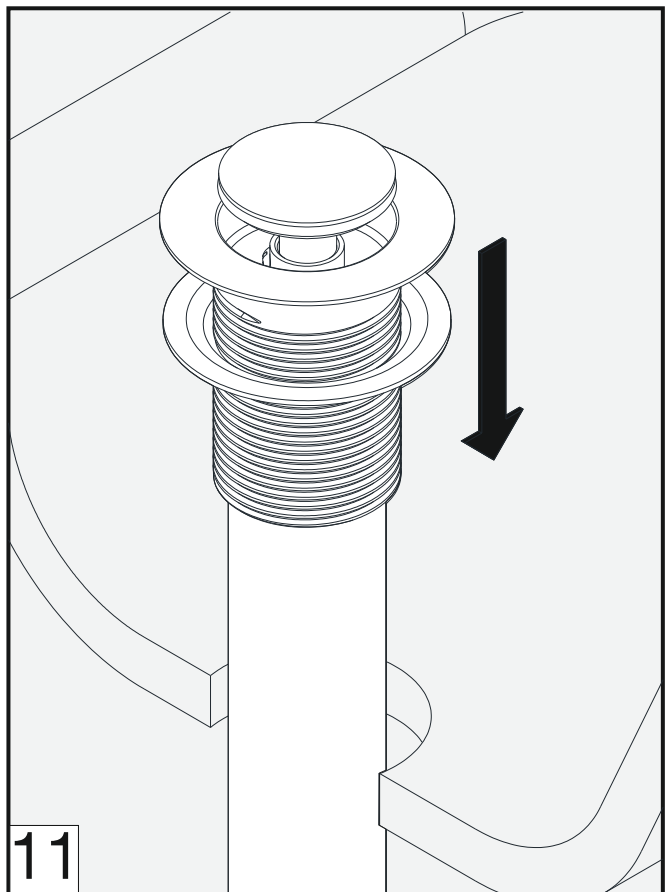

Channellock.

FV207/K2

Widespread lavatory.

FV207/K2

Widespread lavatory.

Handle installation.

Spout installation

Drain installation.