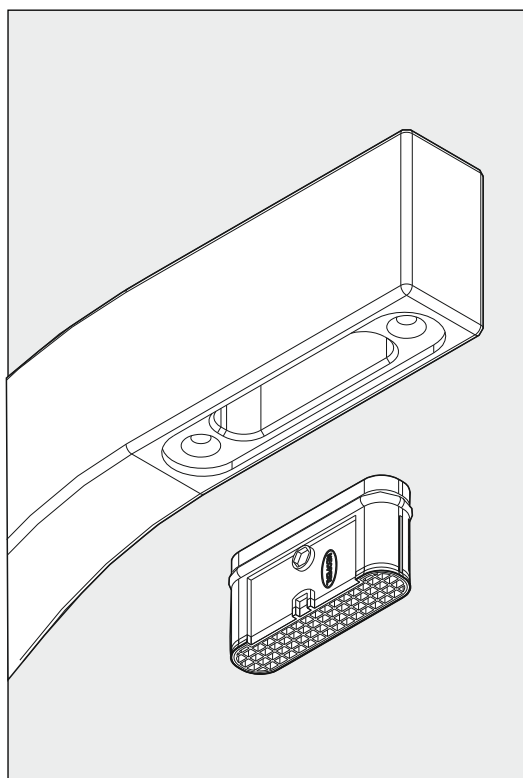

Nozzle usage instructions and cleaning