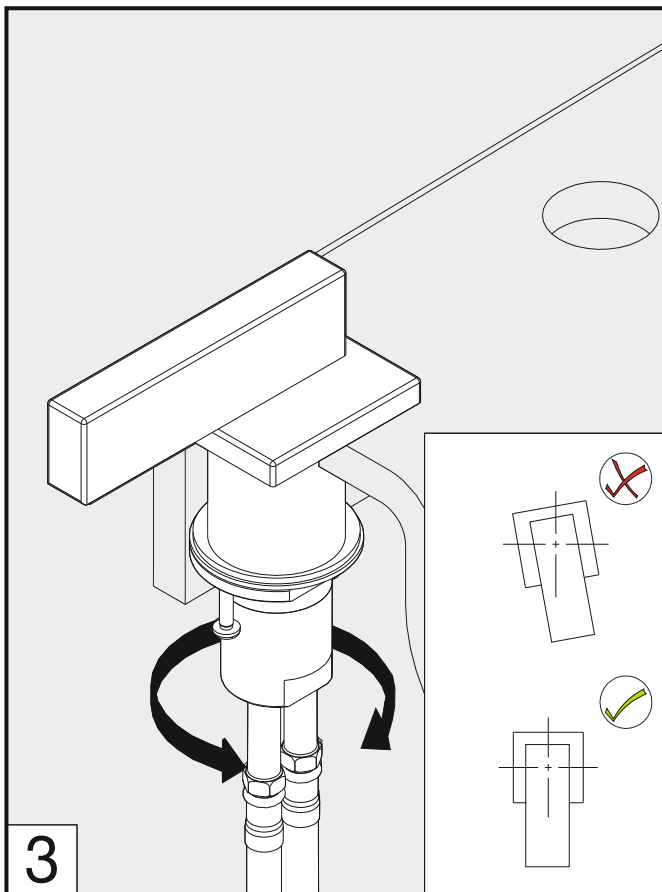

Before connecting the faucet to the water supply, flush the tubing thoroughly to eliminate any residue.

Required installation tools.

Provided.

Aerator tool

Allen wrench.

Not provided.

Phillips Screwdriver

Adjustable wrench

Channellock.

FV207/K2

Widespread lavatory.

FV207/K2

Widespread lavatory.

Handle installation.

Spout installation

Drain installation.