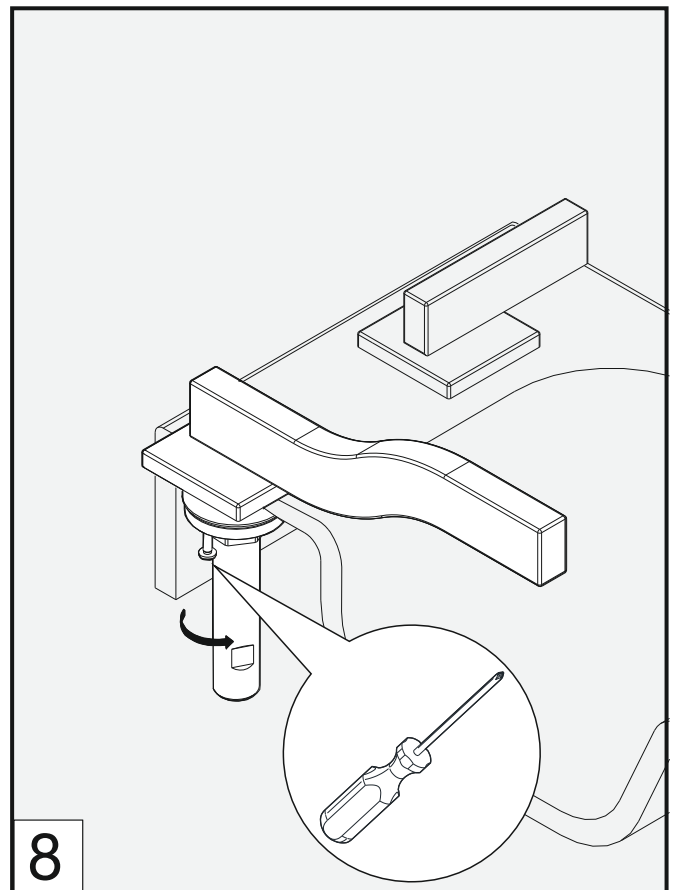

Before connecting the faucet to the water supply, flush the tubing thoroughly to eliminate any residue.

Required installation tools.

Provided.

Aerator tool

Allen wrench.

Not provided.

Phillips Screwdriver

Adjustable wrench

Channellock.

FV207/K2

Widespread lavatory.

FV207/K2

Widespread lavatory.

Handle installation.

Spout installation

Drain installation.