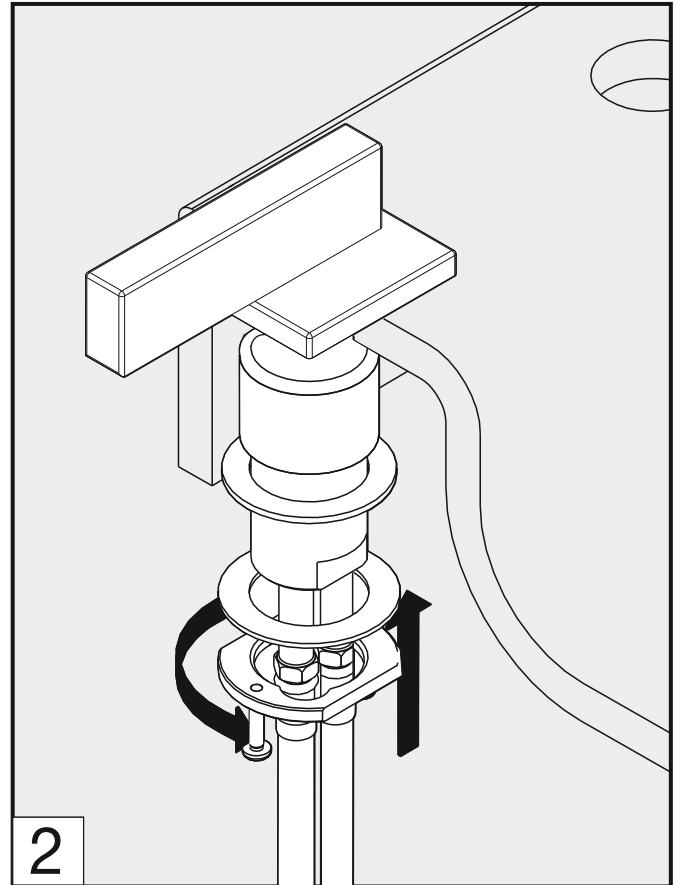

Before connecting the faucet to the water supply, flush the tubing thoroughly to eliminate any residue.

Required installation tools.

Provided.

Aerator tool

Allen wrench.

Not provided.

Phillips Screwdriver

Adjustable wrench

Channellock.

FV207/K2

Widespread lavatory.

FV207/K2

Widespread lavatory.

Handle installation.

Spout installation

Drain installation.