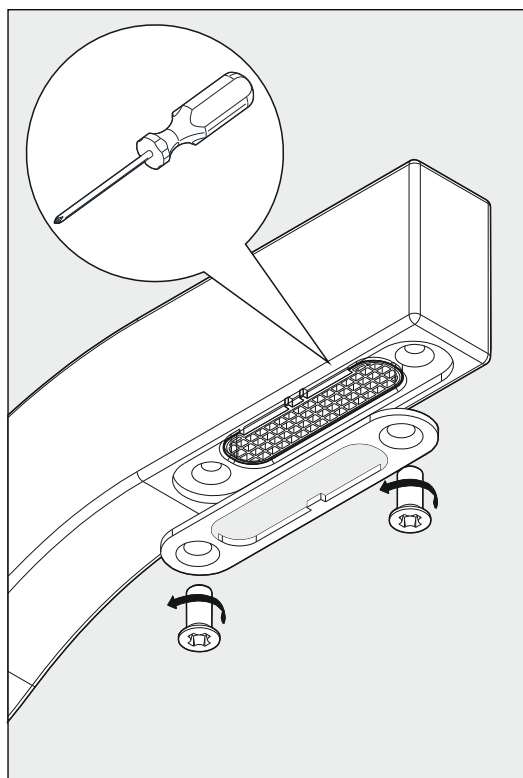

Nozzle usage instructions and cleaning