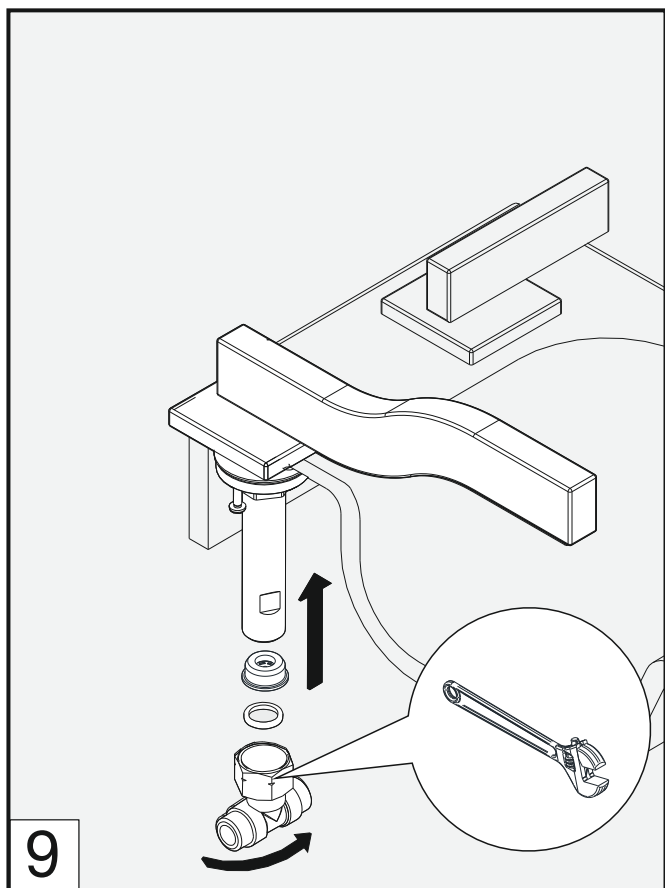

Before connecting the faucet to the water supply, flush the tubing thoroughly to eliminate any residue.

Required installation tools.

Provided.

Aerator tool

Allen wrench.

Not provided.

Phillips Screwdriver

Adjustable wrench

Channellock.

FV207/K2

Widespread lavatory.

FV207/K2

Widespread lavatory.

Handle installation.

Spout installation

Drain installation.