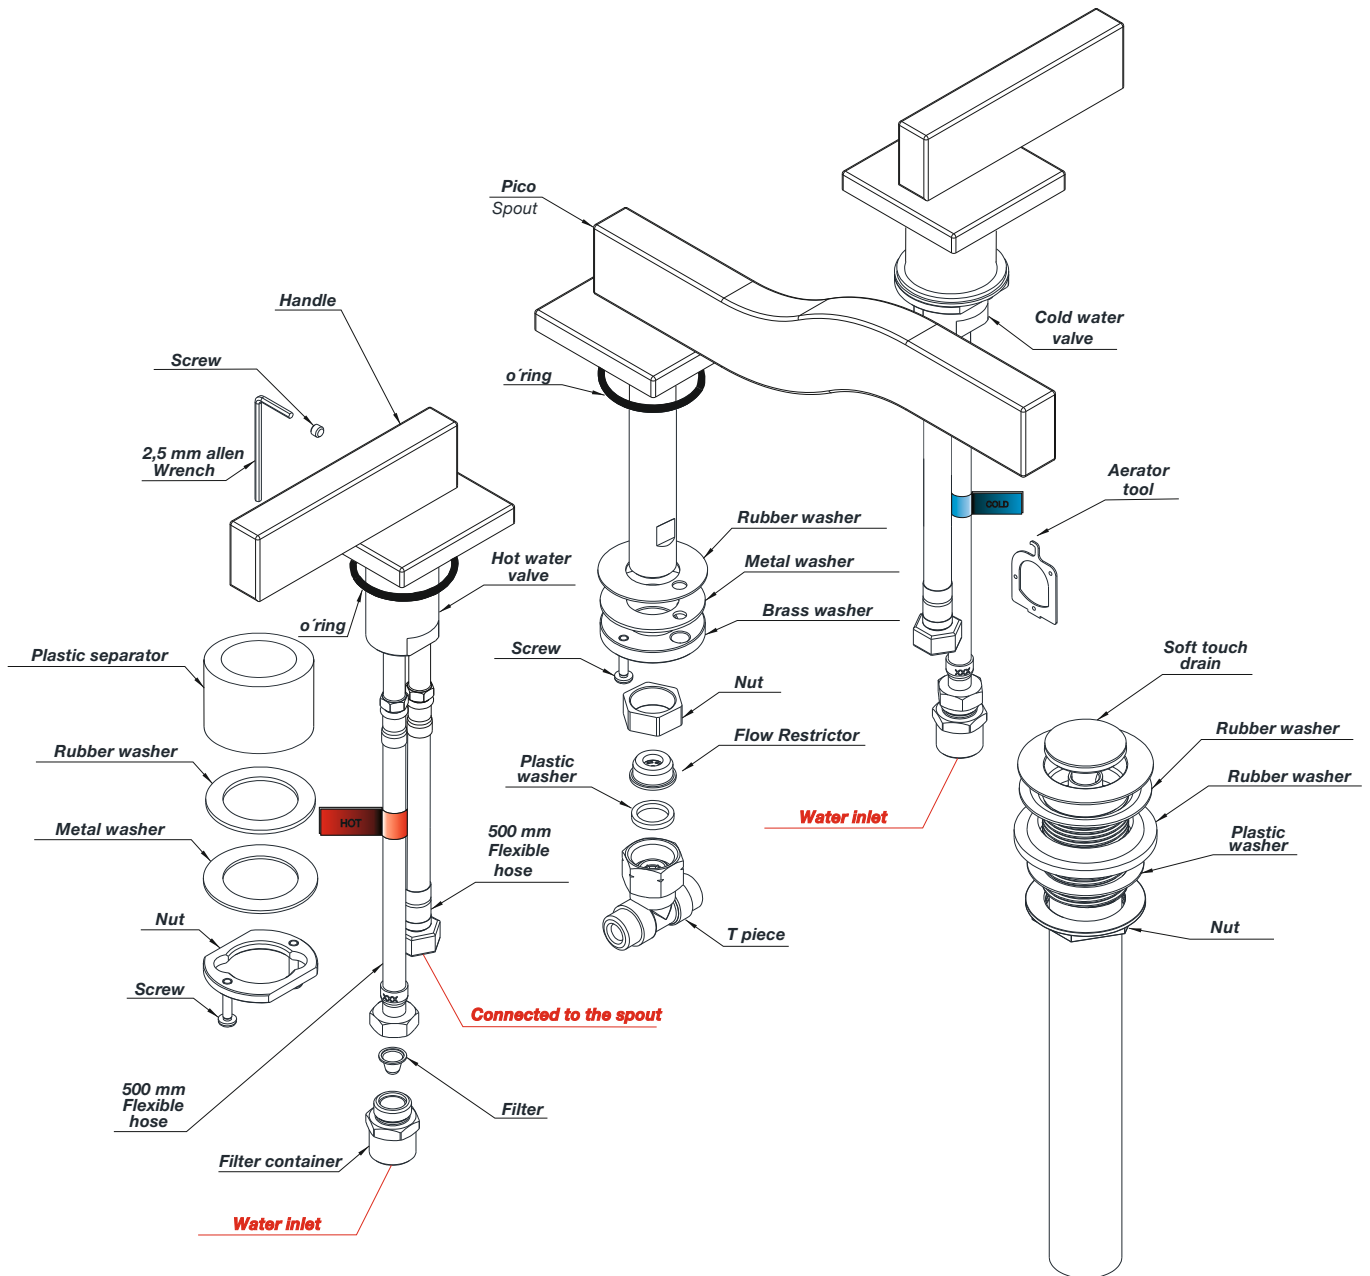

FRANZ VIEGENER

Shoreline

i n s t a l l a t i o n

FV207/K2

CONGRATULATIONS !

This product has been subjected to stringent tests for its quality, performance and finish. We guarantee years of trouble free operation. We thank you for your choice and above all for the trust you are placing in us. This trust is what motivates us to improve every day.

Before connecting the faucet to the water supply, flush the tubing thoroughly to eliminate any residue.

Required installation tools.

Provided.

Aerator tool

Allen wrench.

Not provided.

Phillips Screwdriver

Adjustable wrench

Channellock.

FV207/K2

Widespread lavatory.

FV207/K2

Widespread lavatory.

Handle installation.

Spout installation

Drain installation.