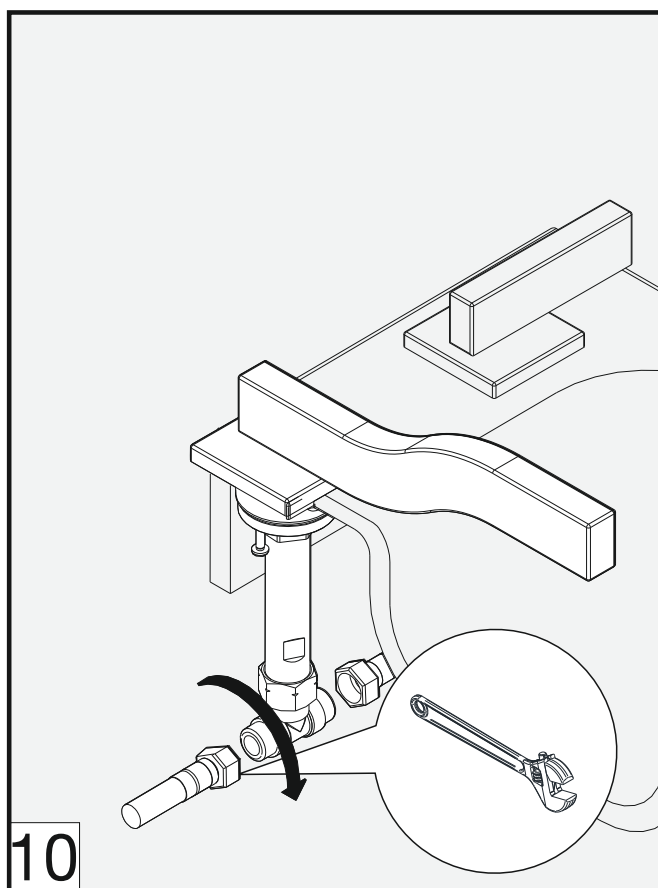

Before connecting the faucet to the water supply, flush the tubing thoroughly to eliminate any residue.

Required installation tools.

Provided.

Aerator tool

Allen wrench.

Not provided.

Phillips Screwdriver

Adjustable wrench

Channellock.

FV207/K2

Widespread lavatory.

FV207/K2

Widespread lavatory.

Handle installation.

Spout installation

Drain installation.