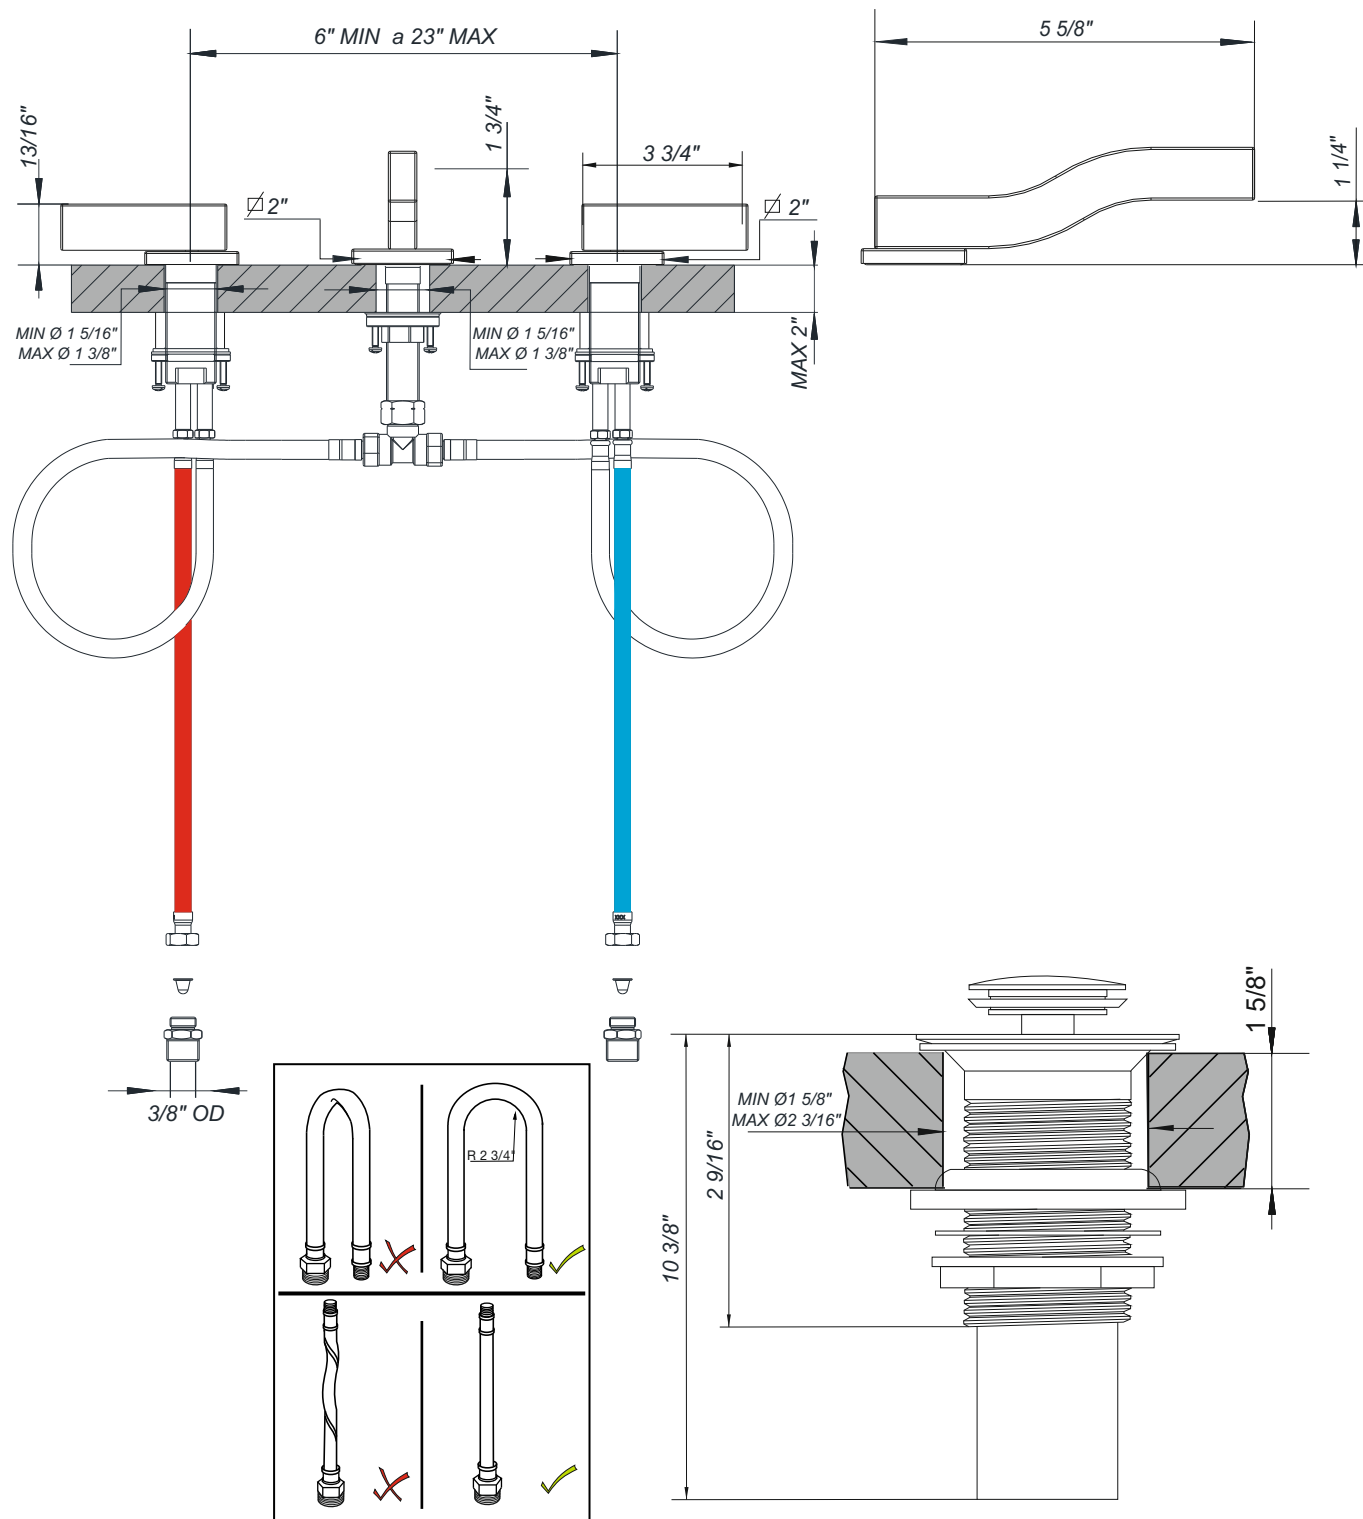

Before connecting the faucet to the water supply, flush the tubing thoroughly to eliminate any residue.

Required installation tools.

Provided.

Aerator tool

Allen wrench.

Not provided.

Phillips Screwdriver

Adjustable wrench

Channellock.

FV207/K2

Widespread lavatory.

FV207/K2

Widespread lavatory.

Handle installation.

Spout installation

Drain installation.