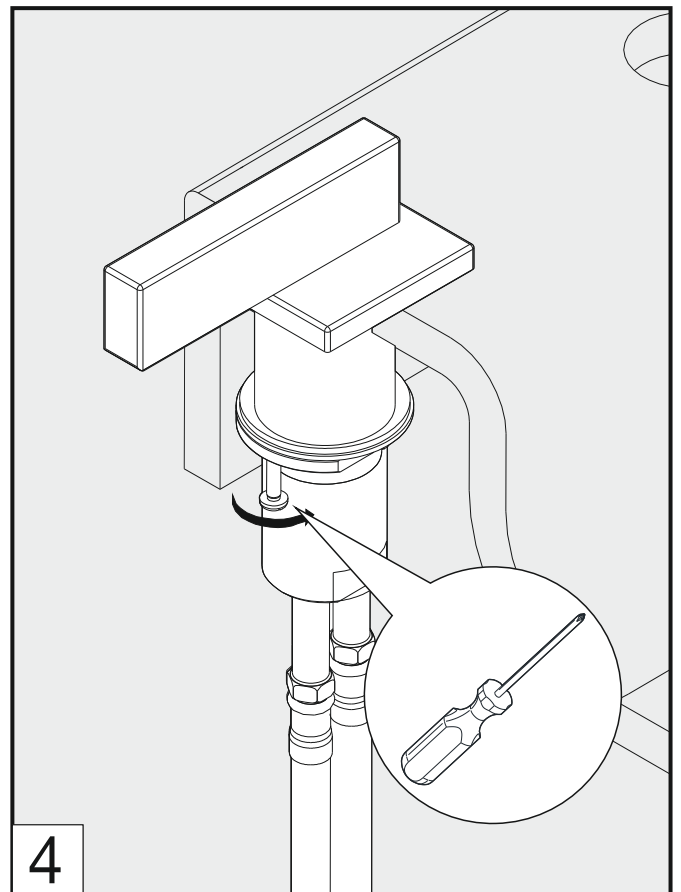

Before connecting the faucet to the water supply, flush the tubing thoroughly to eliminate any residue.

Required installation tools.

Provided.

Aerator tool

Allen wrench.

Not provided.

Phillips Screwdriver

Adjustable wrench

Channellock.

FV207/K2

Widespread lavatory.

FV207/K2

Widespread lavatory.

Handle installation.

Spout installation

Drain installation.