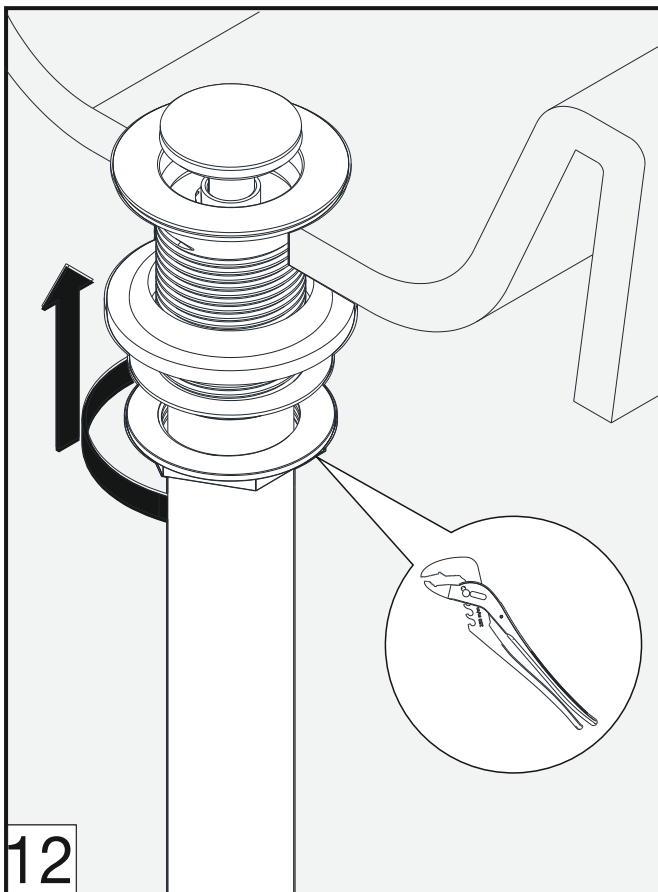

Before connecting the faucet to the water supply, flush the tubing thoroughly to eliminate any residue.

Required installation tools.

Provided.

Aerator tool

Allen wrench.

Not provided.

Phillips Screwdriver

Adjustable wrench

Channellock.

FV207/K2

Widespread lavatory.

FV207/K2

Widespread lavatory.

Handle installation.

Spout installation

Drain installation.