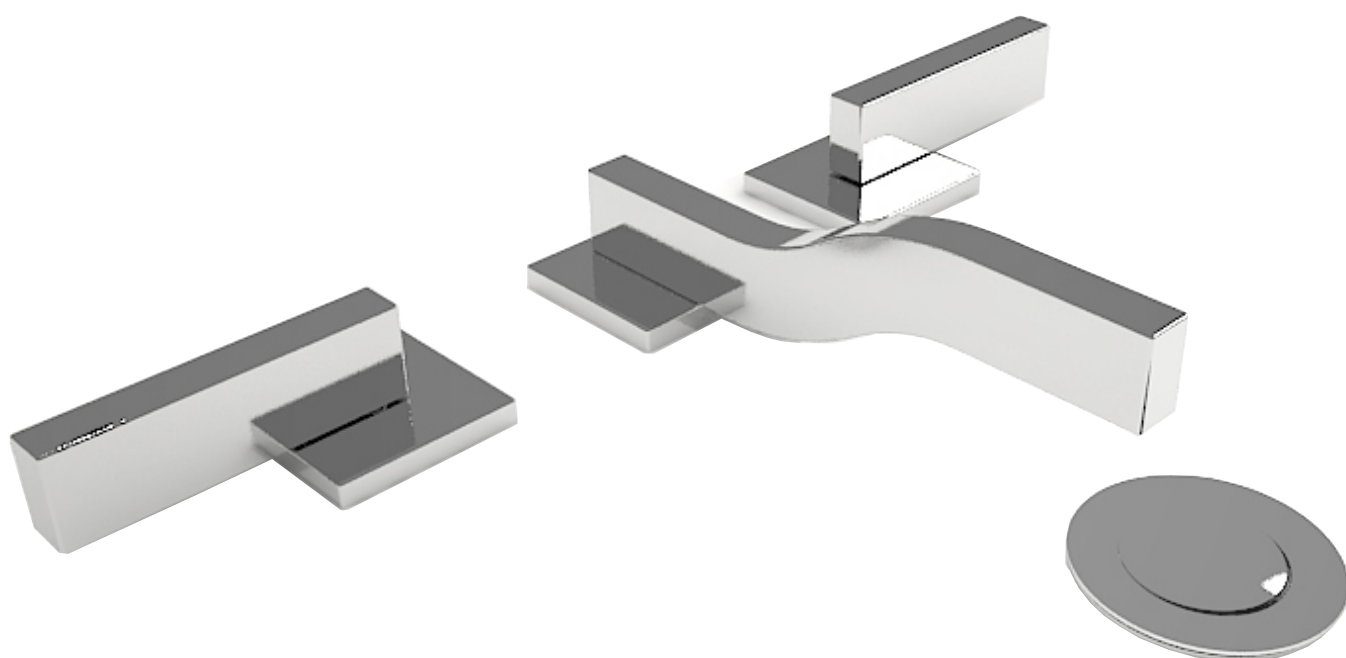

FRANZ VIEGENER

Shoreline

i n s t a l l a t i o n

FV207/K2

CONGRATULATIONS !

This product has been subjected to stringent tests for its quality, performance and finish. We guarantee years of trouble free operation. We thank you for your choice and above all for the trust you are placing in us. This trust is what motivates us to improve every day.

Channellock.

FV207/K2

Widespread lavatory.

FV207/K2

Widespread lavatory.

Handle installation.

Spout installation

Drain installation.