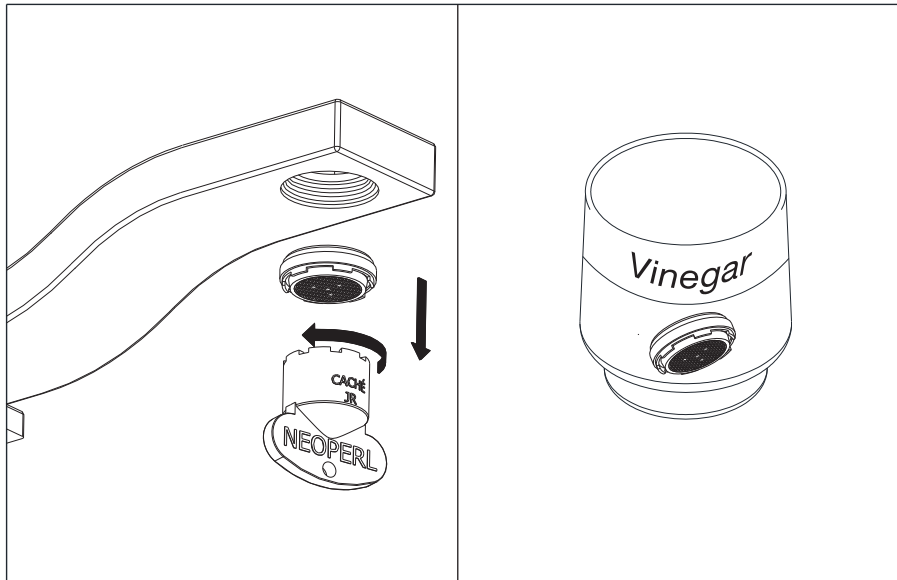

Maintenance

Line J9

Aerator cleaning