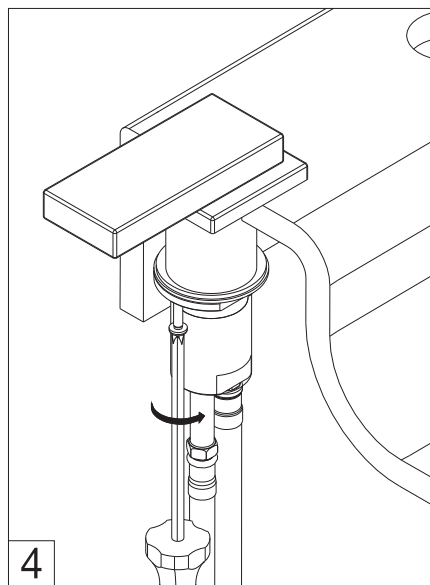

Before connecting the faucet to the water supply, flush the tubing thoroughly to eliminate any residue.

Required installation tools.

Provided.

Aerator tool

Allen wrench.

Not provided.

Phillips Screwdriver

Adjustable wrench

Channellock.

Exploded view

Line J9

FV207/J9
Widespread lavatory.

Measures

Line J9

FV207/J9 Widespread lavatory.

Installation

Line J9

Handle installation.

Installation

Line J9

Spout installation

Drain installation

Maintenance

Line J9