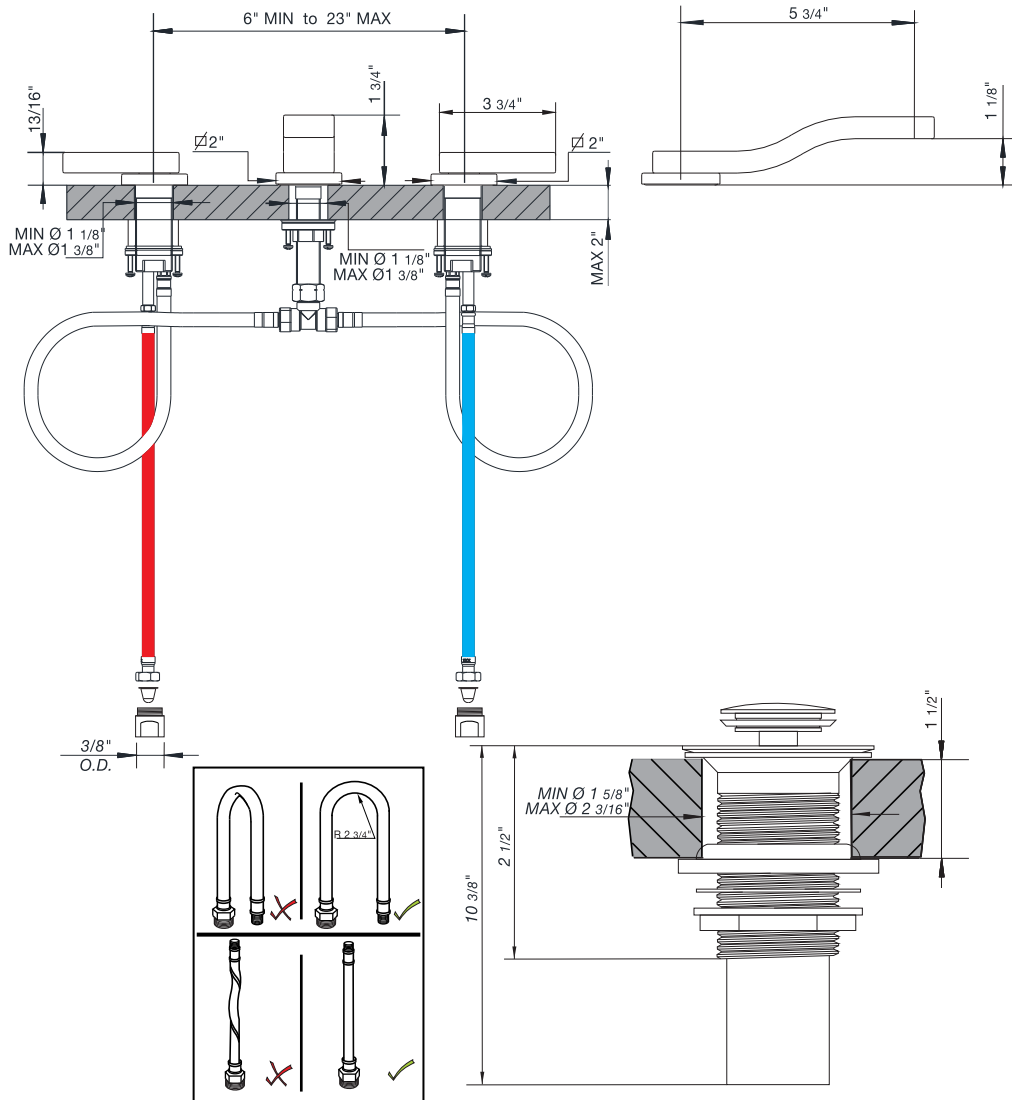

Before connecting the faucet to the water supply, flush the tubing thoroughly to eliminate any residue.

Required installation tools.

Provided.

Aerator tool

Allen wrench.

Not provided.

Phillips Screwdriver

Adjustable wrench

Channellock.

Exploded view

Line J9

FV207/J9
Widespread lavatory.

Measures

Line J9

FV207/J9 Widespread lavatory.

Installation

Line J9

Handle installation.

Installation

Line J9

Spout installation

Drain installation

Maintenance

Line J9