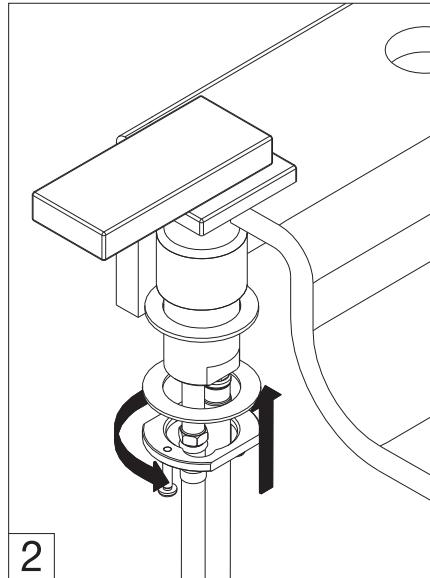

Installation

Line J9

Handle installation.