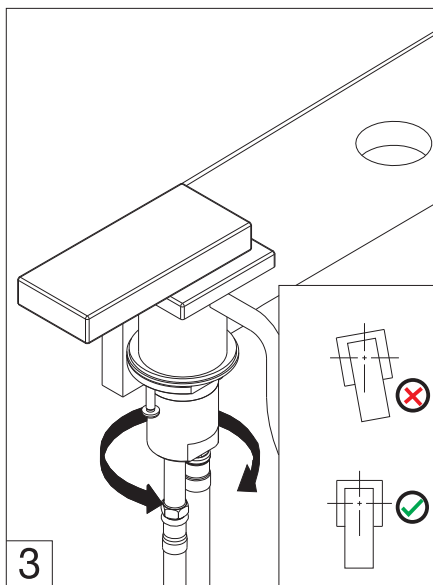

Before connecting the faucet to the water supply, flush the tubing thoroughly to eliminate any residue.

Required installation tools.

Provided.

Aerator tool

Allen wrench.

Not provided.

Phillips Screwdriver

Adjustable wrench

Channellock.

Exploded view

Line J9

FV207/J9
Widespread lavatory.

Measures

Line J9

FV207/J9 Widespread lavatory.

Installation

Line J9

Handle installation.

Installation

Line J9

Spout installation

Drain installation

Maintenance

Line J9