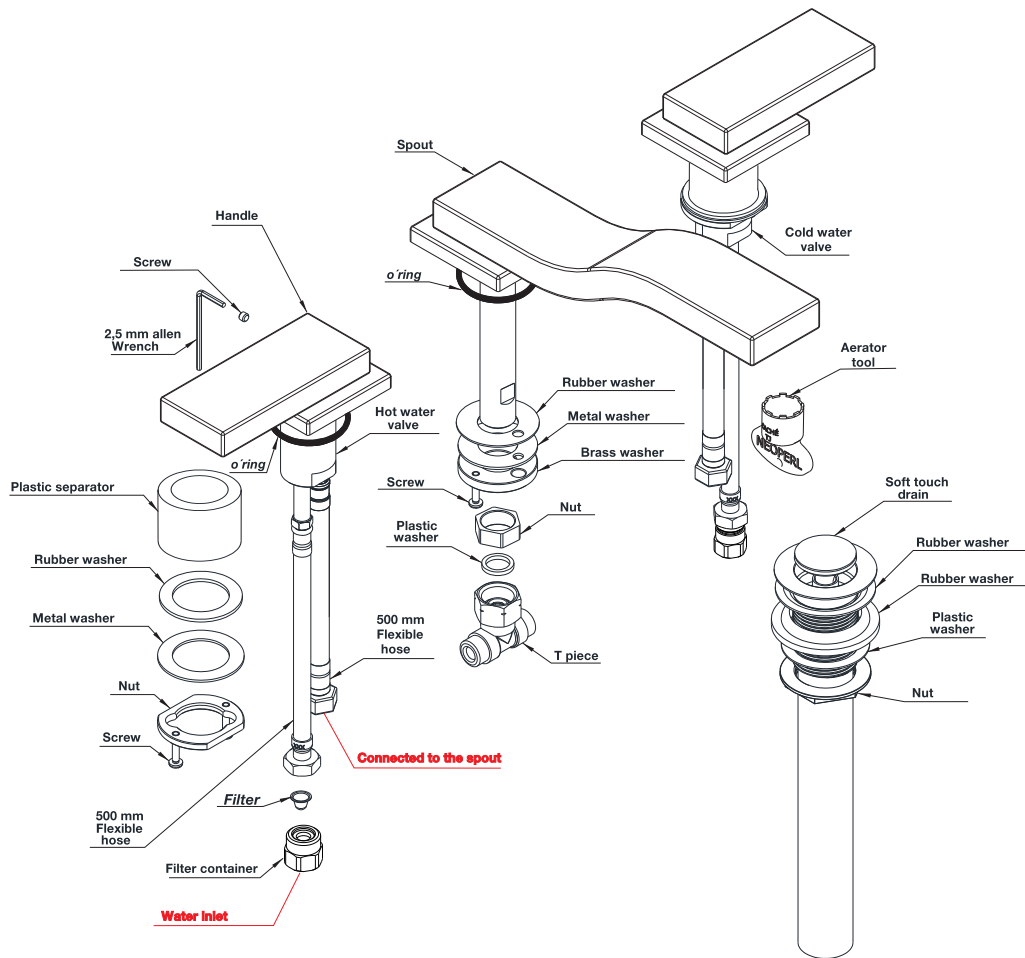

Before connecting the faucet to the water supply, flush the tubing thoroughly to eliminate any residue.

Required installation tools.

Provided.

Aerator tool

Allen wrench.

Not provided.

Phillips Screwdriver

Adjustable wrench

Channellock.

Exploded view

Line J9

FV207/J9
Widespread lavatory.

Measures

Line J9

FV207/J9 Widespread lavatory.

Installation

Line J9

Handle installation.

Installation

Line J9

Spout installation

Drain installation

Maintenance

Line J9