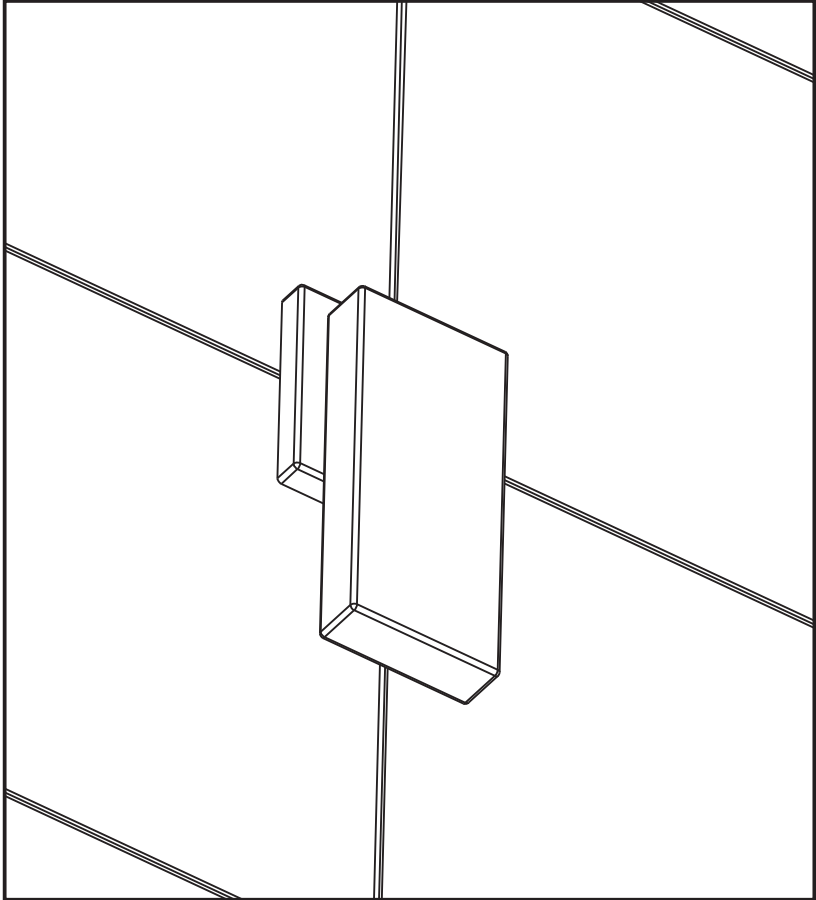

Finished installation.