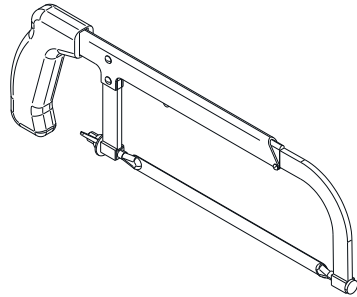

Before connecting the faucet to the water supply, flush the tubing thoroughly to eliminate any residue.

Required installation tools.

Provided.

**Allen
wrench.**

Not provided.

Hacksaw

Ruler

FV480/J9.0
Volume control trim