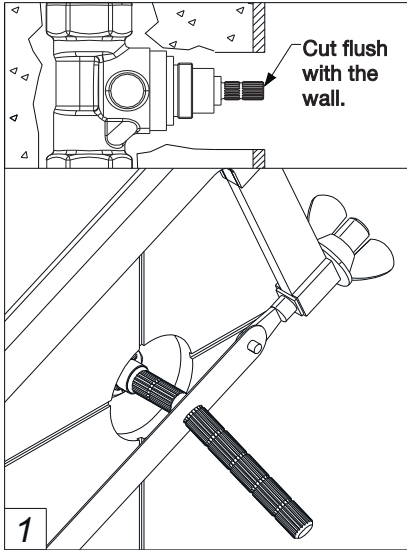

Volume control trim installation.