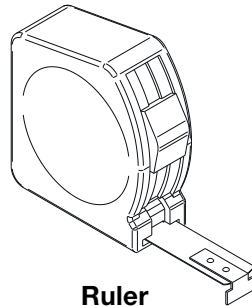

Before connecting the faucet to the water supply, flush the tubing thoroughly to eliminate any residue.

Required installation tools.

Provided.

**Allen
wrench.**

Not provided.

Hacksaw

Ruler

FV480/J9.0
Volume control trim