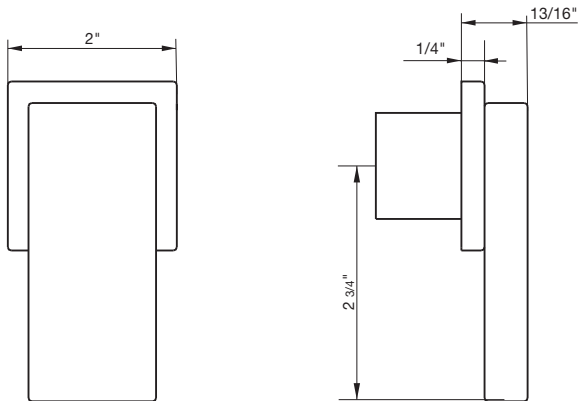

Before connecting the faucet to the water supply, flush the tubing thoroughly to eliminate any residue.

Required installation tools.

Provided.

**Allen
wrench.**

Not provided.

Hacksaw

Ruler

FV480/J9.0
Volume control trim

Volume control trim installation.

Finished installation.

FRANZ VIEGENER

A FV S.A. company.

4000 Porett Drive • Gurnee Illinois 60031

Phone 847-244-1234 / Fax 847-244-1259

FRANZ VIEGENER reserve the right to make revisions without notice in the design of faucets and bathroom accessories or in packaging.
FOLLFV480/J9 / Edition N° 1 _ November, 2013.
