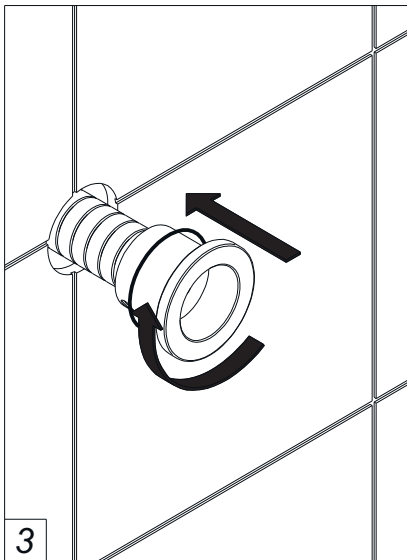

Volume control trim installation.