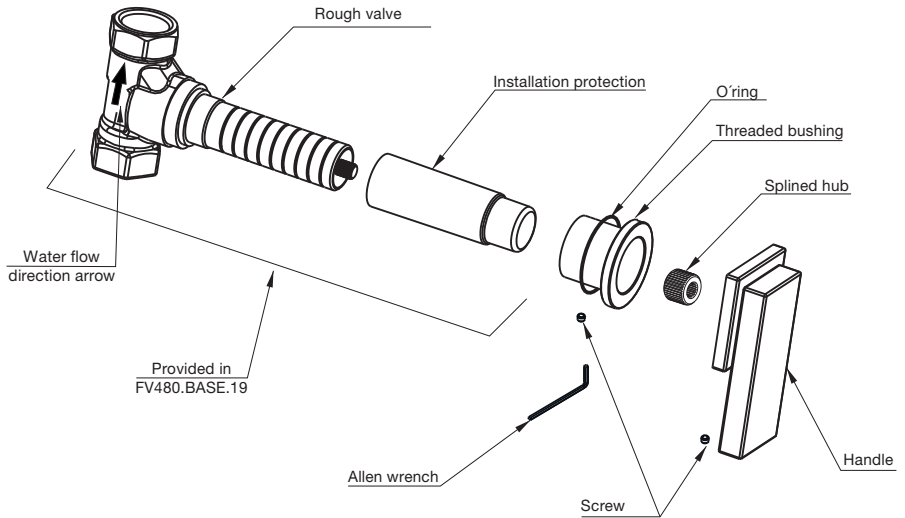

Before connecting the faucet to the water supply, flush the tubing thoroughly to eliminate any residue.

Required installation tools.

Provided.

**Allen
wrench.**

Not provided.

Hacksaw

Ruler

FV480/J9.0
Volume control trim

Volume control trim installation.

Finished installation.

FRANZ VIEGENER

A FV S.A. company.

4000 Porett Drive • Gurnee Illinois 60031

Phone 847-244-1234 / Fax 847-244-1259

FRANZ VIEGENER reserve the right to make revisions without notice in the design of faucets and bathroom accessories or in packaging.
FOLLFV480/J9 / Edition N° 1 _ November, 2013.
