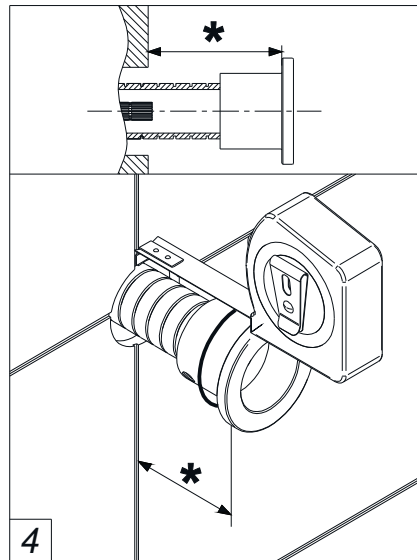

Volume control trim installation.