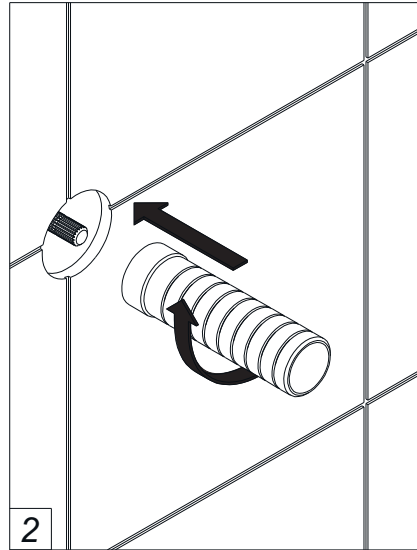

Volume control trim installation.