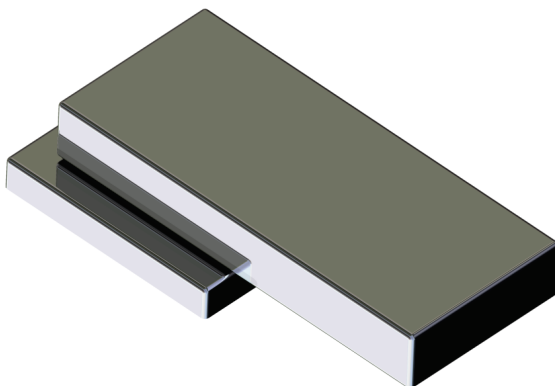

FRANZ VIEGENER

Skyline

i n s t a l l a t i o n

FV480/J9.0

CONGRATULATIONS !

This product has been subjected to stringent tests for its quality, performance and finish. We guarantee years of trouble free operation. We thank you for your choice and above all for the trust you are placing in us. This trust is what motivates us to improve every day.

Before connecting the faucet to the water supply, flush the tubing thoroughly to eliminate any residue.

Required installation tools.

Provided.

**Allen
wrench.**

Not provided.

Hacksaw

Ruler

FV480/J9.0
Volume control trim