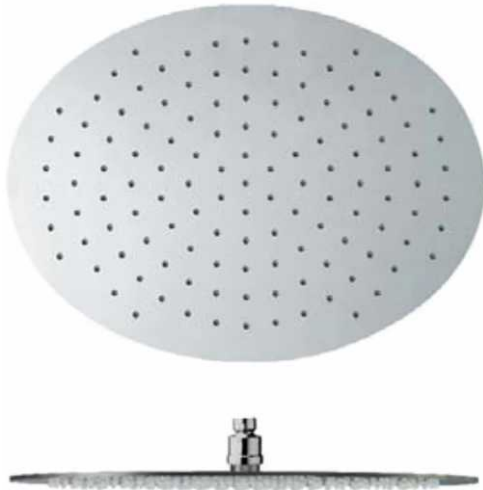

FV126.08.1.0

16" X 12" oval showerhead.

Ducha de techo ovalada de 30 x 40 cm.

FRANZ
VIEGENER

FEATURES

CARACTERÍSTICAS

COLOR / FINISHES

COLOR / ACABADOS

AI

Stainless Steel

PN

Polished Nickel.

BN

Brushed Nickel.

BG

Brushed Gold.

PG

Polished Gold.

RG

Rose Gold.

FB

Flat Black.

FLOW RATE

CAUDAL