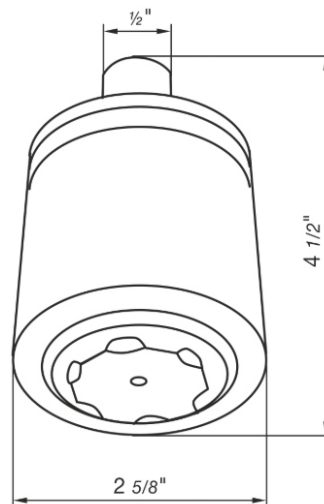

# FV126.09

Adjustable multifunctional showerhead solid brass shell and handle.  
Ducha ajustable multifuncional

FRANZ  
VIEGENER