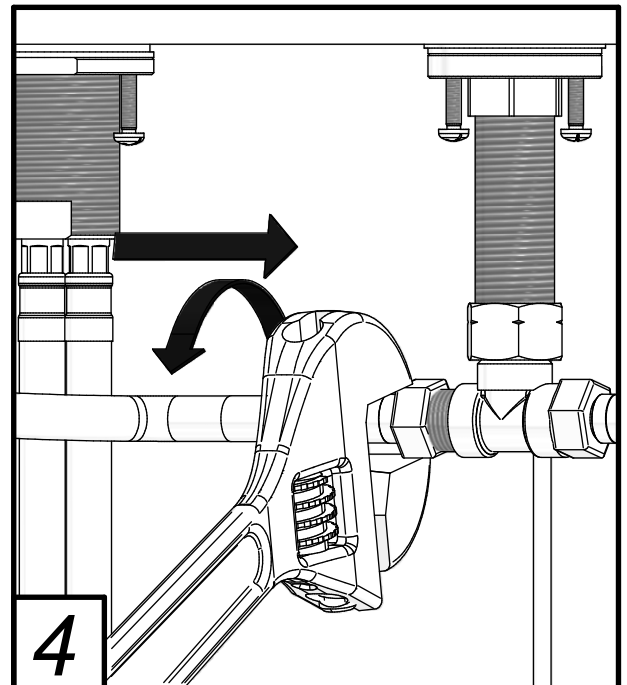

**Required installation tools.**

<b>Provided</b>	<b>Not provided</b>
 <p>Aerator tool</p>	 <p>Phillips Screw Driver</p>  <p>Adjustable wrench</p>

FV201/J1 Widespread lavatory.

## Handle Installation

## Spout Installation