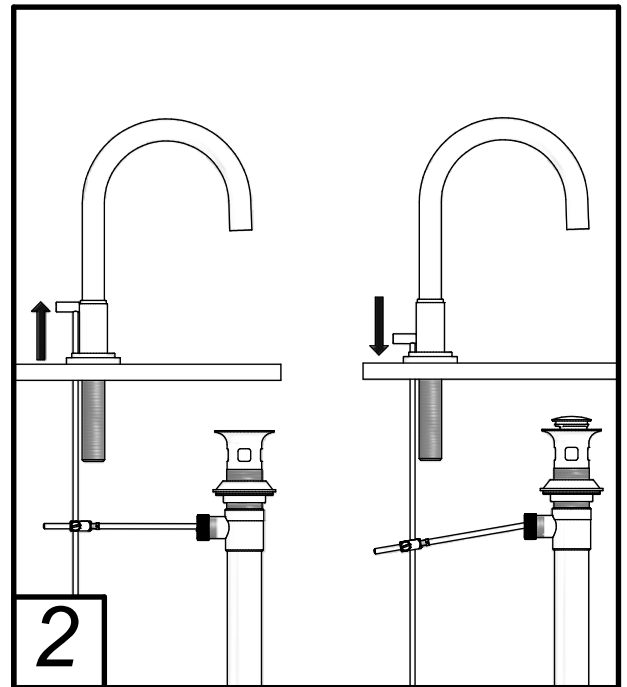

Pop up Installation