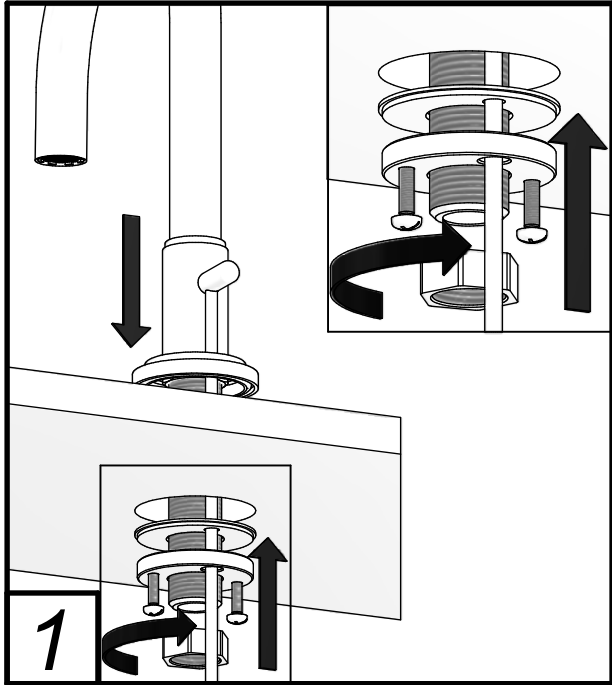

**Required installation tools.**

<b>Provided</b>	<b>Not provided</b>
 <p>Aerator tool</p>	 <p>Phillips Screw Driver</p>  <p>Adjustable wrench</p>

FV201/J1 Widespread lavatory.

## Handle Installation

## Spout Installation