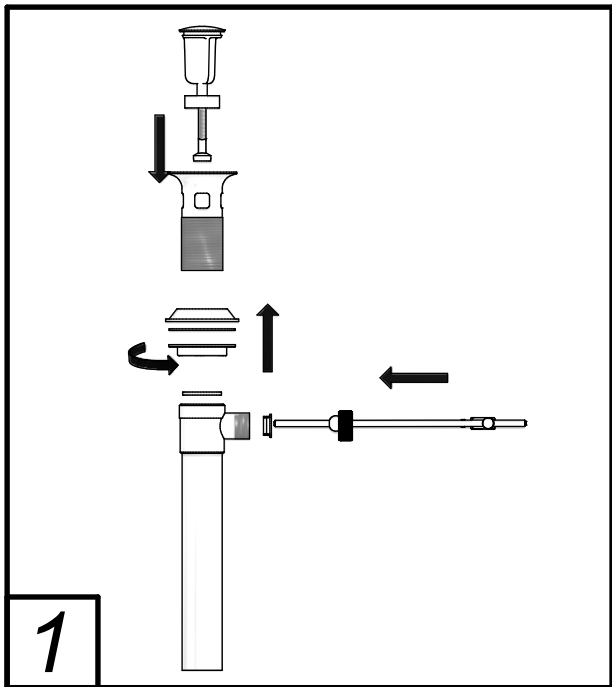

Pop up Installation