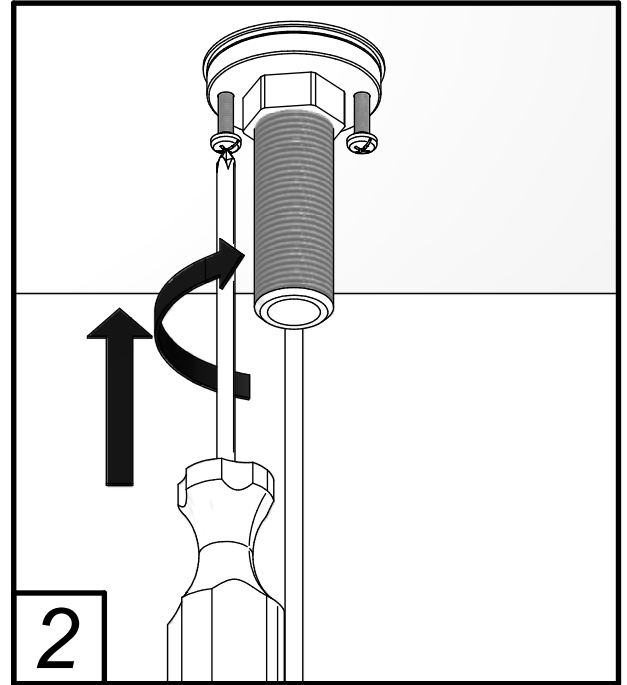

**Required installation tools.**

<b>Provided</b>	<b>Not provided</b>
 <p>Aerator tool</p>	 <p>Phillips Screw Driver</p>  <p>Adjustable wrench</p>

FV201/J1 Widespread lavatory.

## Handle Installation

## Spout Installation