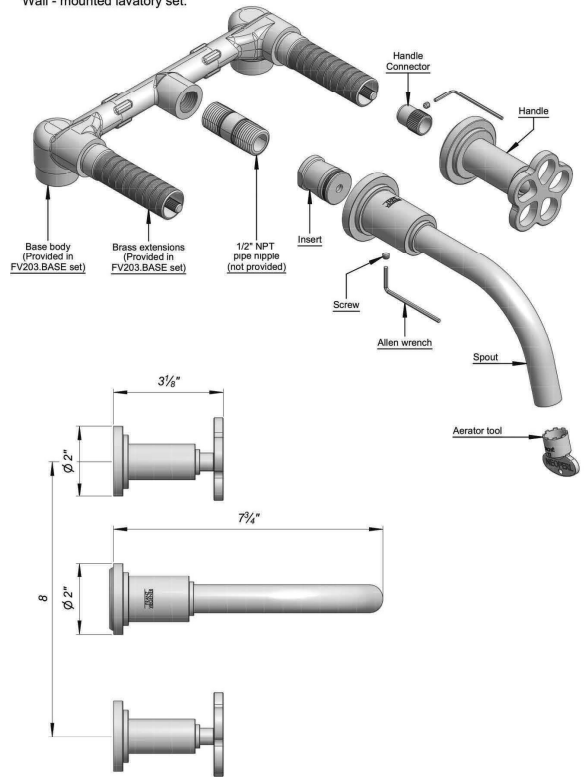

FRANZ VIEGENER

Industrial Chic

installation

FV203/J1.0
Wall - mounted lavatory set.

CONGRATULATIONS !
This product has been subjected to stringent test for its quality, performance and finish.
We guarantee years of trouble free operation.
We thank you for your choice and above all for the trust you are placing in us.
This trust is what motivates us to improve every day.

Before connecting the faucet to the water supply, flush the tubing thoroughly to eliminate any residue.

Required installation tools.

Provided	Not provided
 Allen wrench Aerator tool	 Ruler Hacksaw Adjustable wrench Teflon tape

Handle installation: